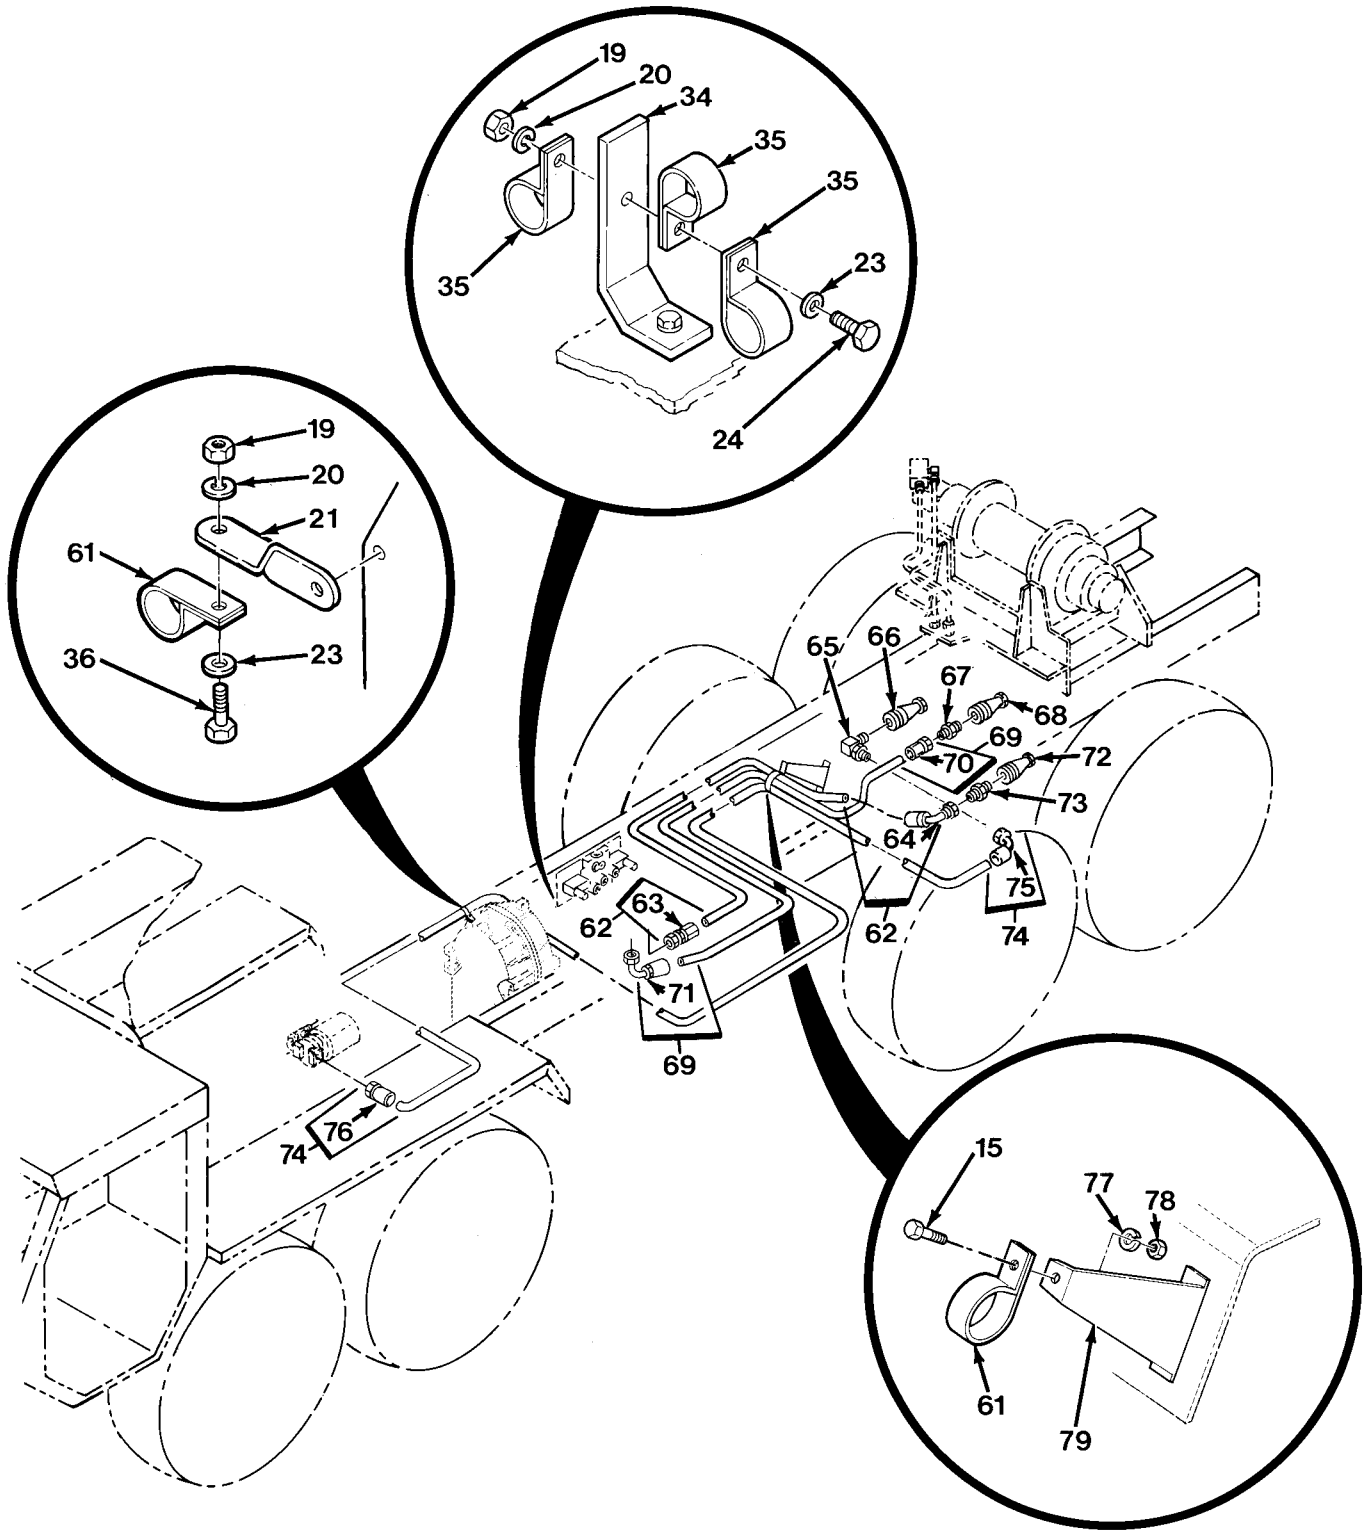

FIG. 418 HYDRAULIC LINES AND FITTINGS - M984 (SHEET 4 OF 4)