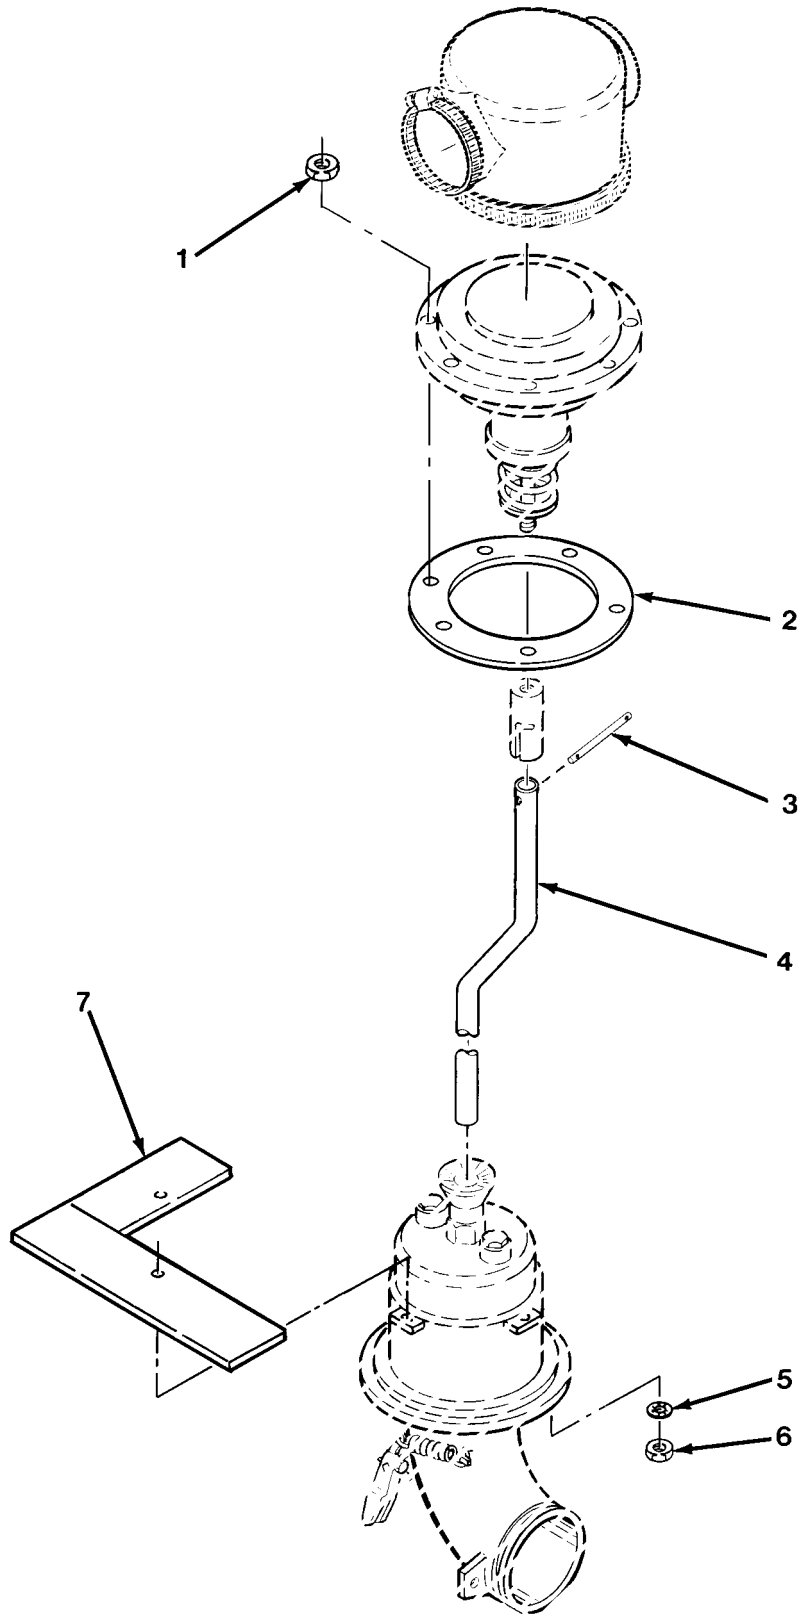

FIG.455 V10 BOTTOM LOAD INSTALLATION