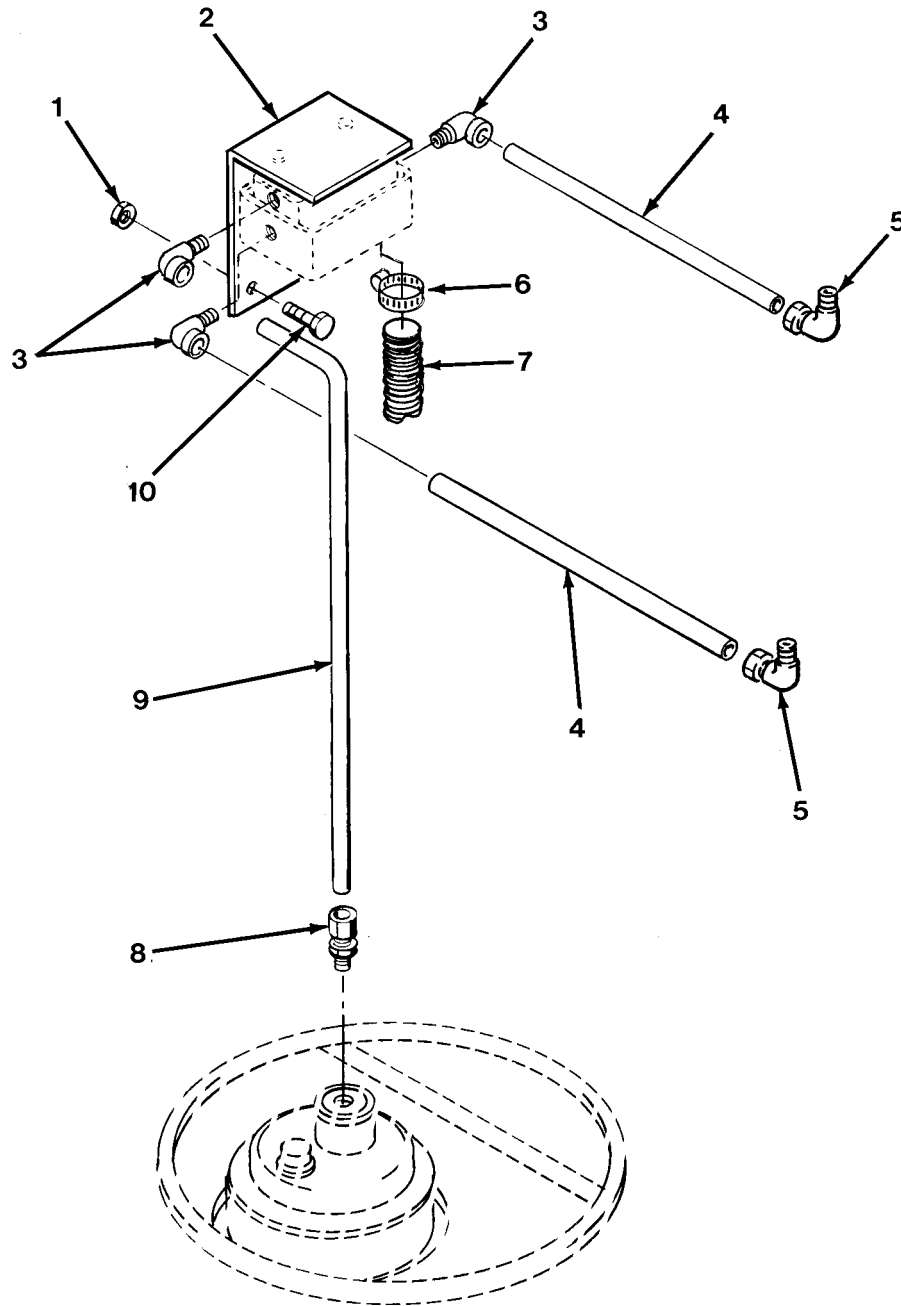

FIG.459 V19 JET LEVEL SENSOR INSTALLATION