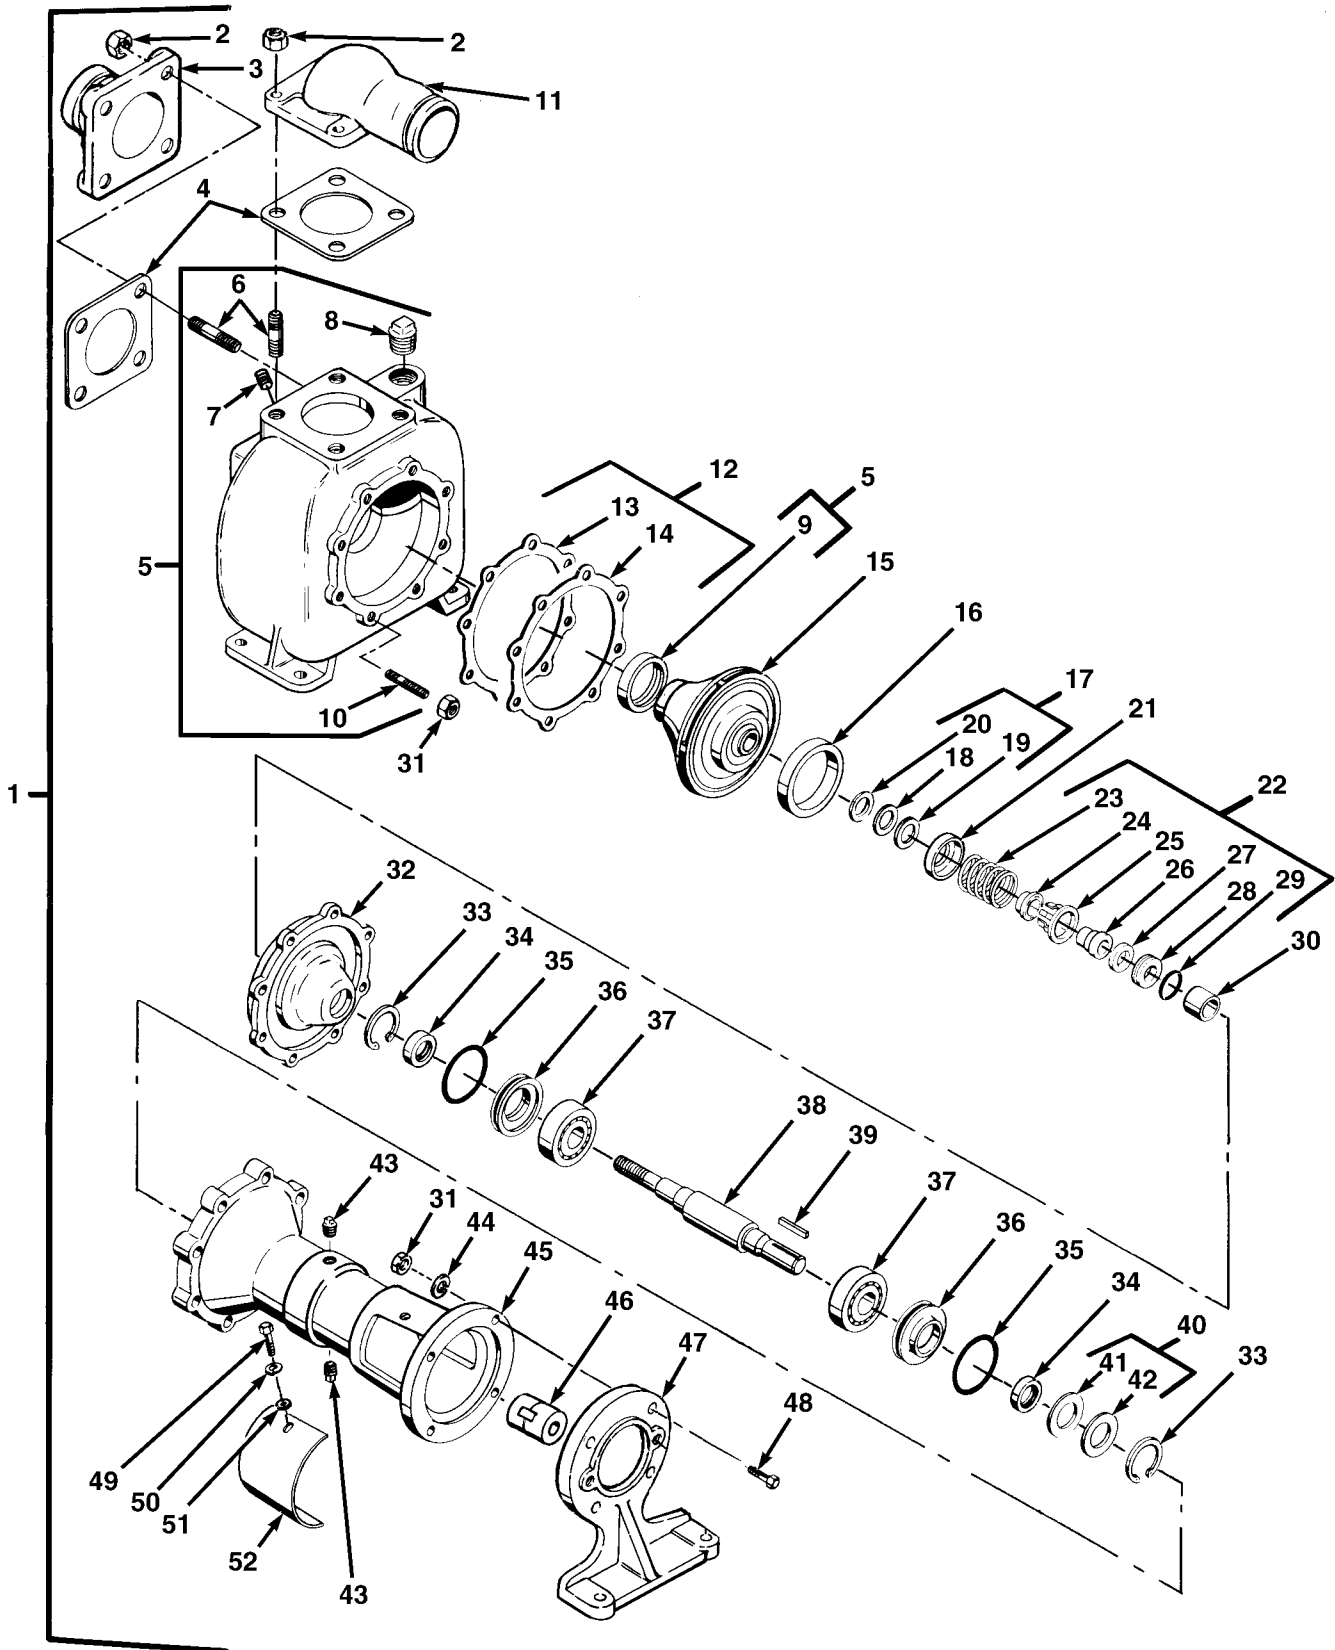

FIG. 442 PRIMARY PUMP ASSEMBLY