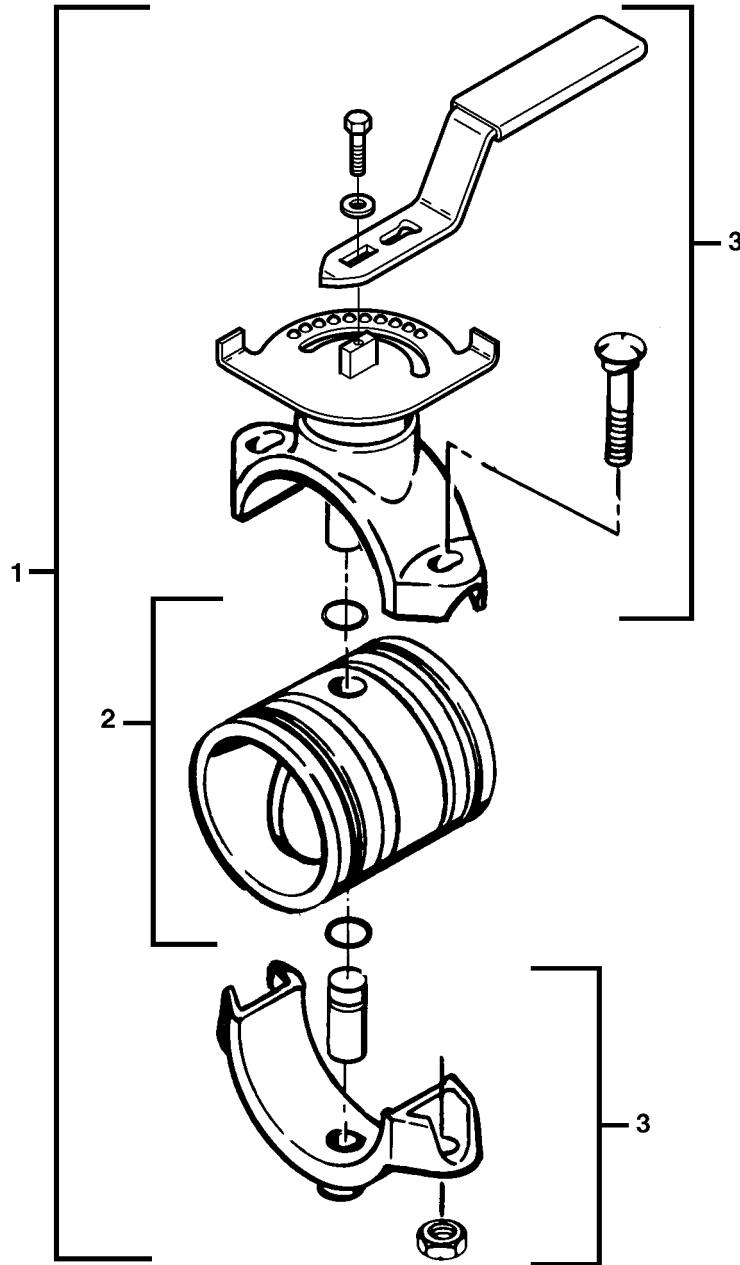

FIG.469 V11 ROW REGULATING VALVE