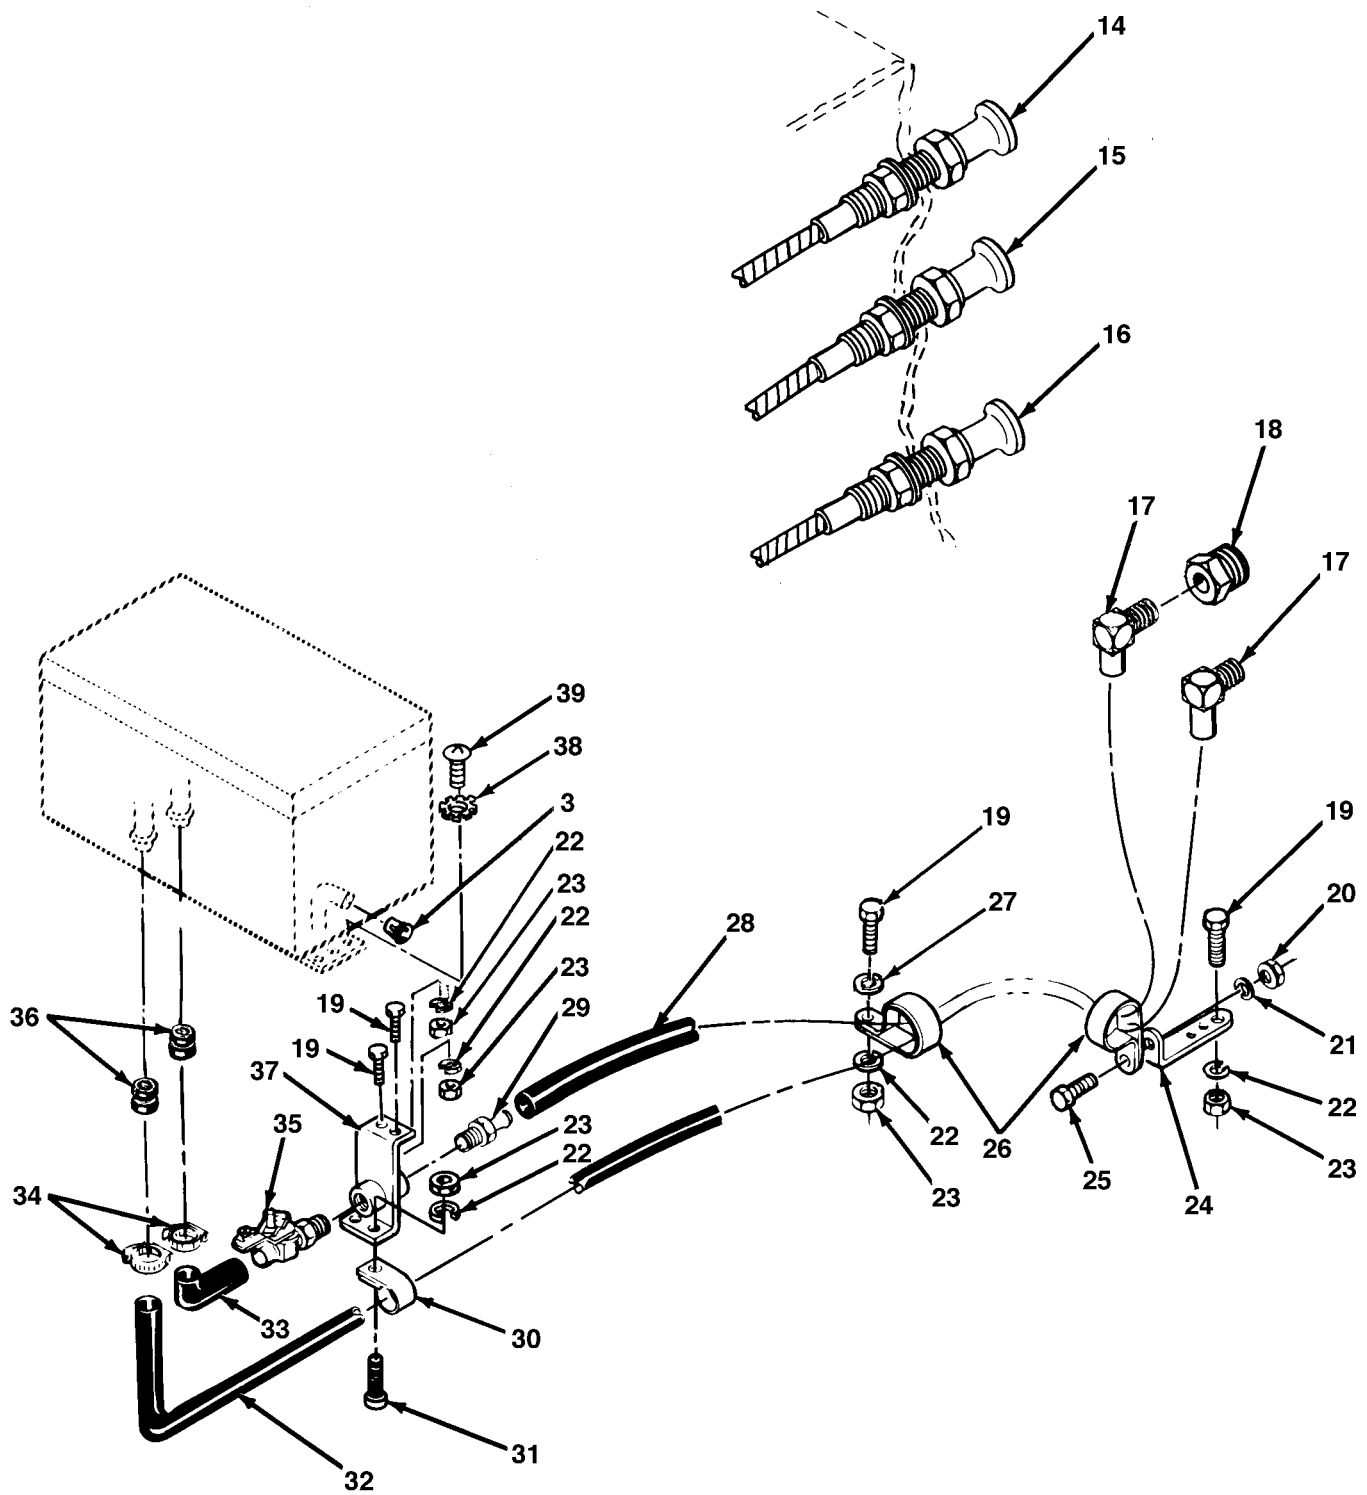

FIG.399 HEATER INSTALLATION (SHEET 1 OF 2)

FIG.399 HEATER INSTALLATION (SHEET 2 OF 2)

SECTION II			TM 9-2320-279-24P, C02		
(1)	(2)	(3)	(4)	(5)	(6)
ITEM NO	SMR CODE	CAGEC	PART NUMBER	DESCRIPTION AND USABLE ON CODES(UOC)	QTY
GROUP 2207 WINTERIZATION EQUIPMENT (STANDARD VEHICLE TYPE) FIG.399 HEATER INSTALLATION					
1	PFOZZ	45152	1324150W	BOX ASSEMBLY,FRESH	1
2	PAOZZ	96906	MS35206-263	SCREW,MACHINE	14
3	PAOZZ	78553	C12044-017-4	PUSH ON NUT	3
4	PFOZZ	21102	HV023962	CLIP,HEATER	1
5	PAOZZ	45152	2467HX	SCREW,TAPPING	1
6	PFOZZ	45152	1324180	PLATE,DEFLECTOR	1
7	PAOZZ	96906	MS3367-7-9	STRAP,TIEDOWN,ELECT	10
8	MOOZZ	45152	32850AX51	HOSE,HEAT LH MAKE FROM HOSE, P/N 22020	1
9	MOOZZ	45152	32850AX30	HOSE,HEAT RH MAKE FROM HOSE, P/N 22020	2
10	MOOZZ	45152	32850AX36	HOSE,DEFROSTER MAKE FROM HOSE, P/N ... 22020	1
11	MOOZZ	45152	32850AX16	HOSE,DEFROSTER MAKE FROM HOSE, P/N ... 22020	1
12	MOOZZ	45152	32850AX14	HOSE,DEFROSTER MAKE FROM HOSE, P/N ... 22020	1
* 13	PFOZZ	45152	1324170	SCREEN	1
14	PAOZZ	72055	24170	CONTROL ASSEMBLY,PU	1
15	PAOZZ	72055	24169	CONTROL ASSEMBLY,PU	1
16	PAOZZ	72055	24168	CONTROL ASSEMBLY,PU	1
17	PAOZZ	99103	23916-10-8	ELBOW,PIPE TO HOSE	2
18	PAOZZ	30780	1X1/2 PTR-B	BUSHING,PIPE	1
19	PAOZZ	45152	1842HX1	SCREW,CAP,HEXAGON H	4
20	PAOZZ	96906	MS35690-604	NUT,PLAIN,HEXAGON	1
21	PAOZZ	96906	MS35338-46	WASHER,LOCK	1
22	PAOZZ	96906	MS35338-44	WASHER,LOCK	5
23	PAOZZ	96906	MS51967-2	NUT,PLAIN,HEXAGON	5
24	PFOZZ	45152	3693FX2	BRACKET,ANGLE	1
25	PAOZZ	80204	B1821BH038C113N	SCREW,CAP,HEXAGON H	1
26	PAOZZ	75272	COV-2913	CLAMP,LOOP	2
27	PAOZZ	96906	MS27183-10	WASHER,FLAT	1
28	MOOZZ	45152	1343280	HOSE,NM,74 IN MAKE FROM HOSE, P/N A52426-1C	1
29	PFOZZ	24234	330034	ADAPTER,STRAIGHT,PI	1
30	PAOZZ	75272	COV-1313	CLAMP,LOOP	1
31	PAOZZ	45152	501AX1	BOLT,SELF-LOCKING	1
32	MOOZZ	81349	M62217/1-10	HOSE,NONMETALLIC MAKE FROM HOSE, ... P/N A52426-1C	1
33	PAOZZ	07096	90-062	HOSE,PREFORMED	1
34	PAOZZ	72588	CT-9410	CLAMP,HOSE	6
35	PAOZZ	50922	H38C-2612	VALVE,CAB HEATER	1
36	PAOZZ	70485	2867	GROMMET,NONMETALLIC	2
37	PFOZZ	45152	1325050W	BRACKET,DOUBLE ANGL	1
38	PAOZZ	96906	MS45904-68	WASHER,LOCK	6
39	PAOZZ	45152	2872HX	SCREW,TAPPING	6

END OF FIGURE