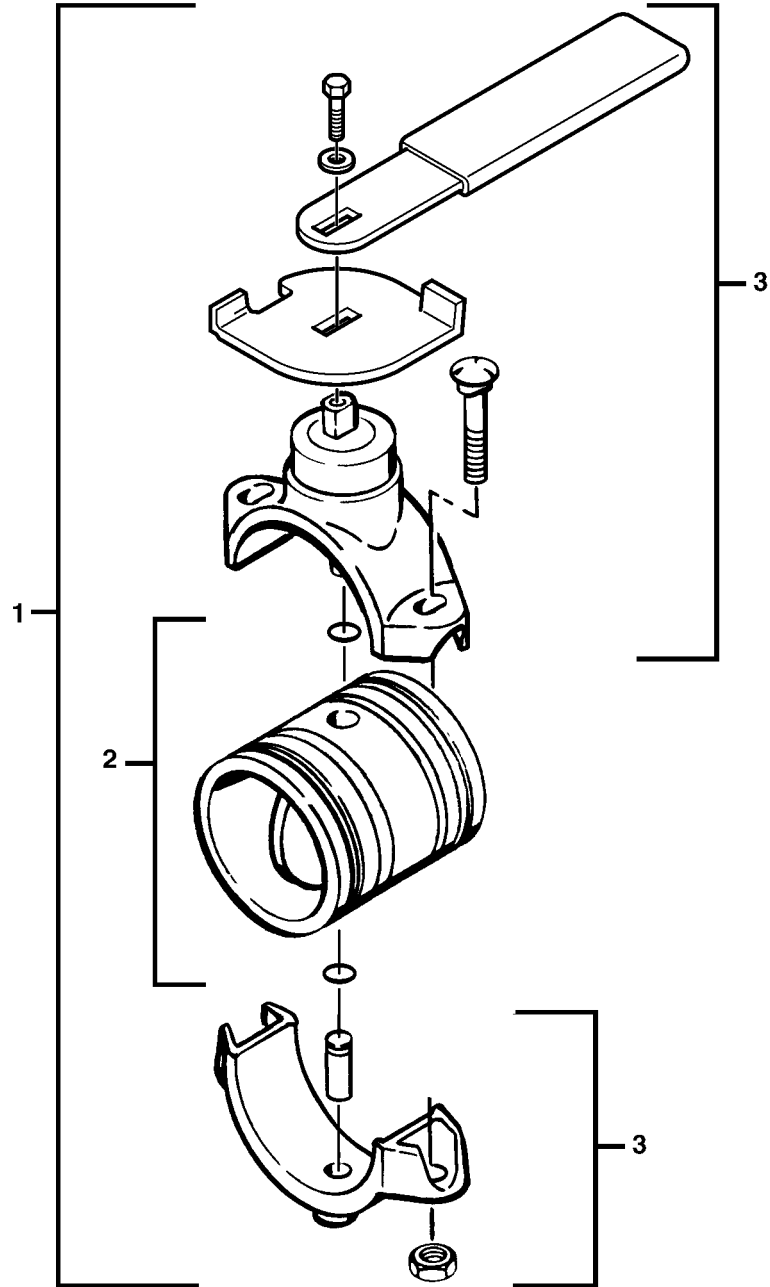

END OF FIGURE

FIG.451 V3 SUCTION LINE VALVE/V17 GRAVITY VALVE

SECTION II			TM 9-2320-279-24P, C1		
(1)	(2)	(3)	(4)	(5)	(6)
ITEM	SMR		PART		
NO	CODE	CAGEC	NUMBER	DESCRIPTION AND USABLE ON CODES(UOC)	QTY
				GROUP 7203 VALVE, FITTINGS, LINES FIG.451 V3 SUCTION LINE VALVE/V17 GRAVITY VALVE	
* 1	PAOHH	79154	V040700XT0	VALVE,BUTTERFLY	2
				UOC:H02,H07	
* 2	PAOZZ	79154	K04070001D	.KIT,BODY	1
				UOC:H02,H07	
* 3	PAOZZ	79154	K04070002A	.KIT,UPPER HOUSING	1
				UOC:H02,H07	