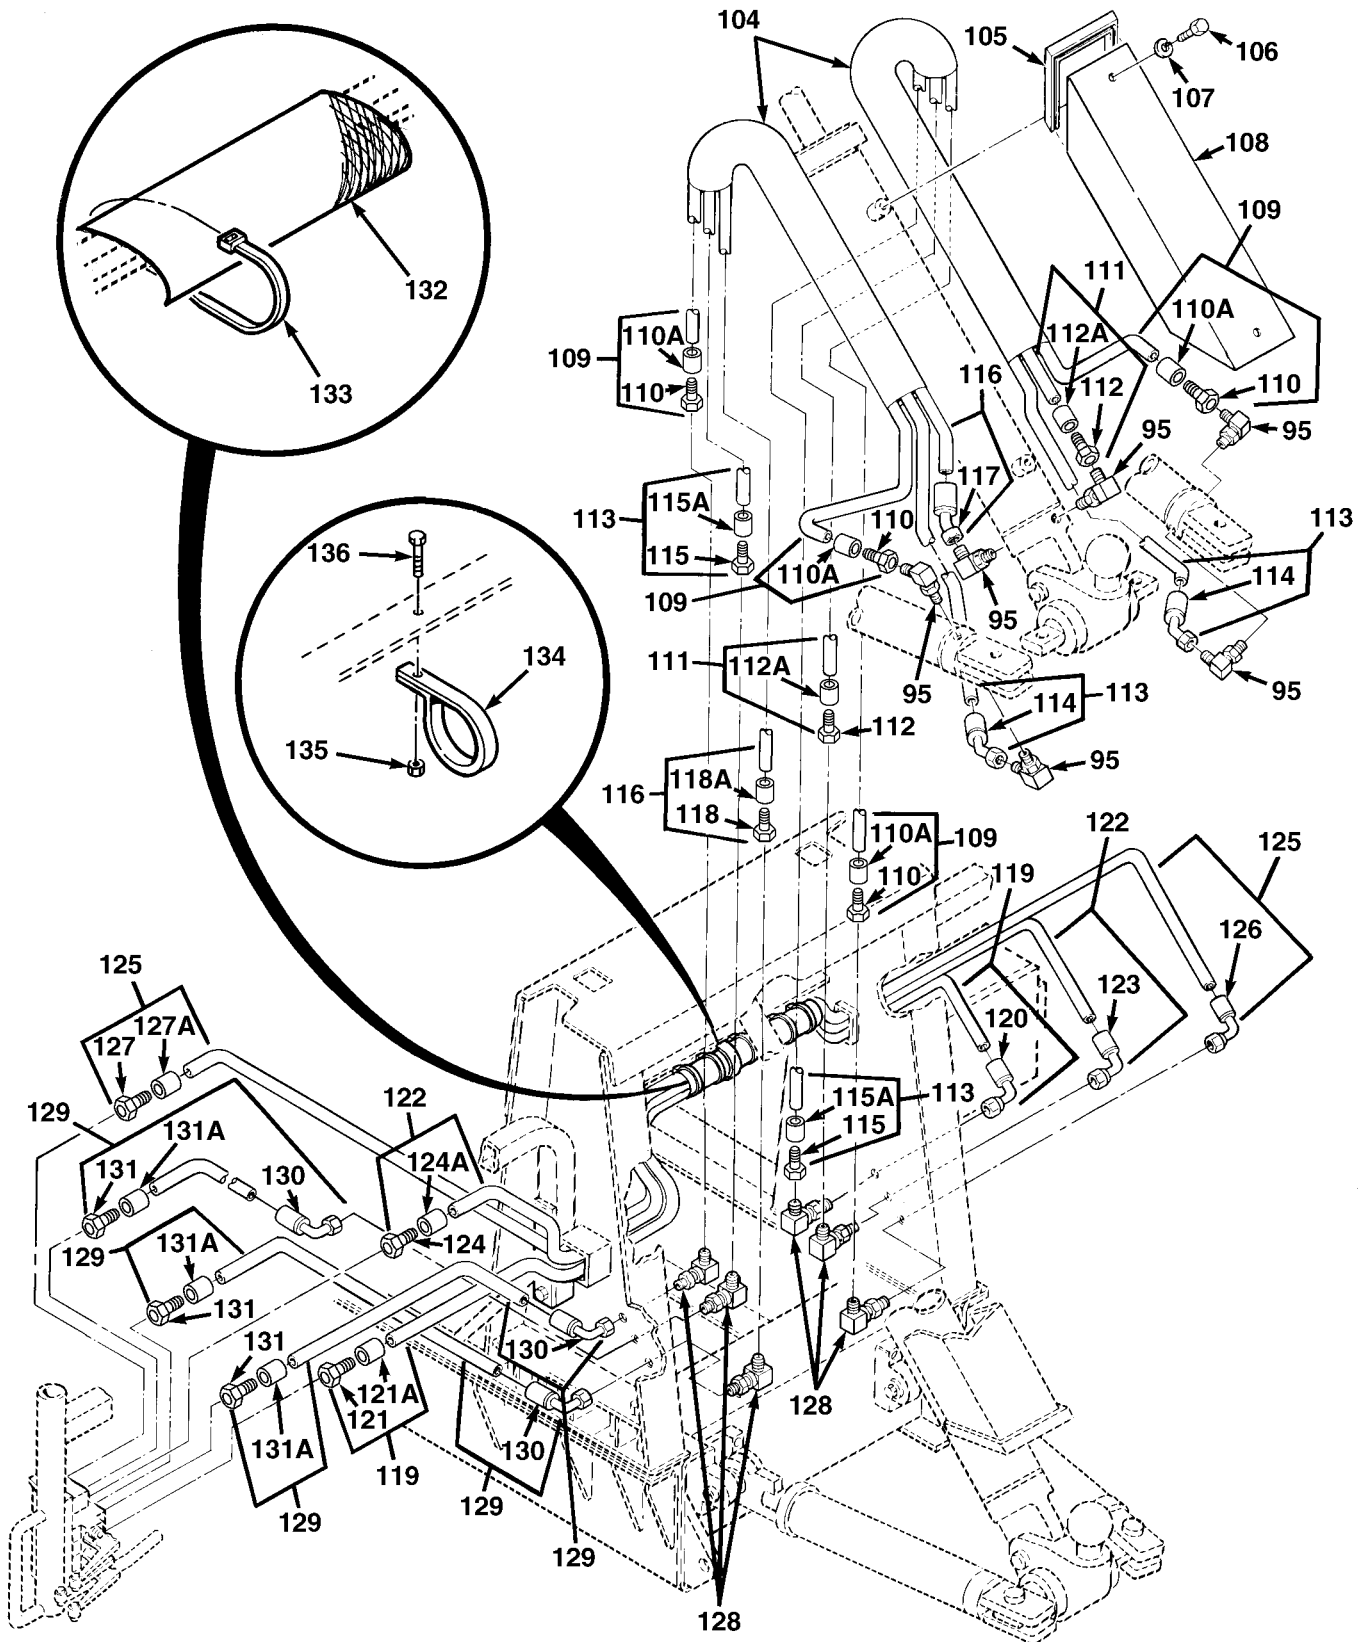

FIG.420 HYDRAULIC LINES AND FITTINGS - M984A1 (SHEET 4 OF 5)

FIG. 420 HYDRAULIC LINES AND FITTINGS - M984A1 (SHEET 5 OF 5)

SECTION II				TM 9-2320-279-24P, C02		(6)
(1)	(2)	(3)	(4)	(5)		
ITEM	SMR		PART		DESCRIPTION AND USABLE ON CODES(UOC)	QTY
NO	CODE	CAGEC	NUMBER			
					GROUP 2406 STRAINERS, FILTERS, LINES AND FITTINGS, ETC. FIG.420 HYDRAULIC LINES AND FITTINGS - M984A1	
1	PAOZZ	81343	4-8 070120CA		ADAPTER, STRAIGHT, TU UOC:H40	1
2	PAOZZ	96906	MS51527A12		ELBOW, TUBE TO BOSS UOC:H40	3
3	PAOZZ	96906	MS51525A12		ADAPTER, STRAIGHT, TU UOC:H40	4
4	PAOZZ	01276	202702-16-20S		ADAPTER, STRAIGHT, TU UOC:H40	1
5	PAOZZ	96906	MS51525A6		ADAPTER, STRAIGHT, TU UOC:H40	1
6	PAOZZ	96906	MS51525A16		ADAPTER, STRAIGHT, TU UOC:H40	2
*	7	MFOZZ	01276	FG10056KKM0270	HOSE ASSEMBLY MAKE FROM HOSE, P/N 2781-12-RL UOC:H40	2
*	8	PAFZZ	01276	1SA12FJ12	.ADAPTER, STRAIGHT, TU UOC:H40	1
*	9	PAFZZ	01276	1SA12FJA12	.ELBOW, FLANGE TO HOS UOC:H40	1
10	PAOZZ	01276	202702-8-10S		ADAPTER, STRAIGHT, TU UOC:H40	2
11	PAOZZ	45152	1355370U		TUBE ASSEMBLY, METAL UOC:H40	1
12	PAOZZ	96906	MS35690-604		NUT, PLAIN, HEXAGON UOC:H40	2
13	PAOZZ	96906	MS35338-46		WASHER, LOCK UOC:H40	2
14	PAOZZ	01276	2215-12-10S		REDUCER, TUBE UOC:H40	2
15	PAOZZ	45152	1357840		BRACKET, ANGLE UOC:H40	1
16	PAOZZ	96906	MS51520A12		ADAPTER, STRAIGHT, TU UOC:H40	2
17	PAOZZ	80204	B1821BH038C113N		SCREW, CAP, HEXAGON H UOC:H40	2
18	PAOZZ	96906	MS27183-14		WASHER, FLAT UOC:H40	2
19	PAOZZ	45152	1355360U		TUBE ASSEMBLY, METAL UOC:H40	1
20	MFOZZ	01276	FG1002KKK0400		HOSE ASSEMBLY MAKE FROM HOSE, P/N 2781-12-RL UOC:H40	2
21	PAFZZ	01276	191100H12-12S		.ADAPTER, STRAIGHT, TU UOC:H40	1
22	PAFZZ	01276	191113-12-12S		.ELBOW, TUBE TO HOSE UOC:H40	1