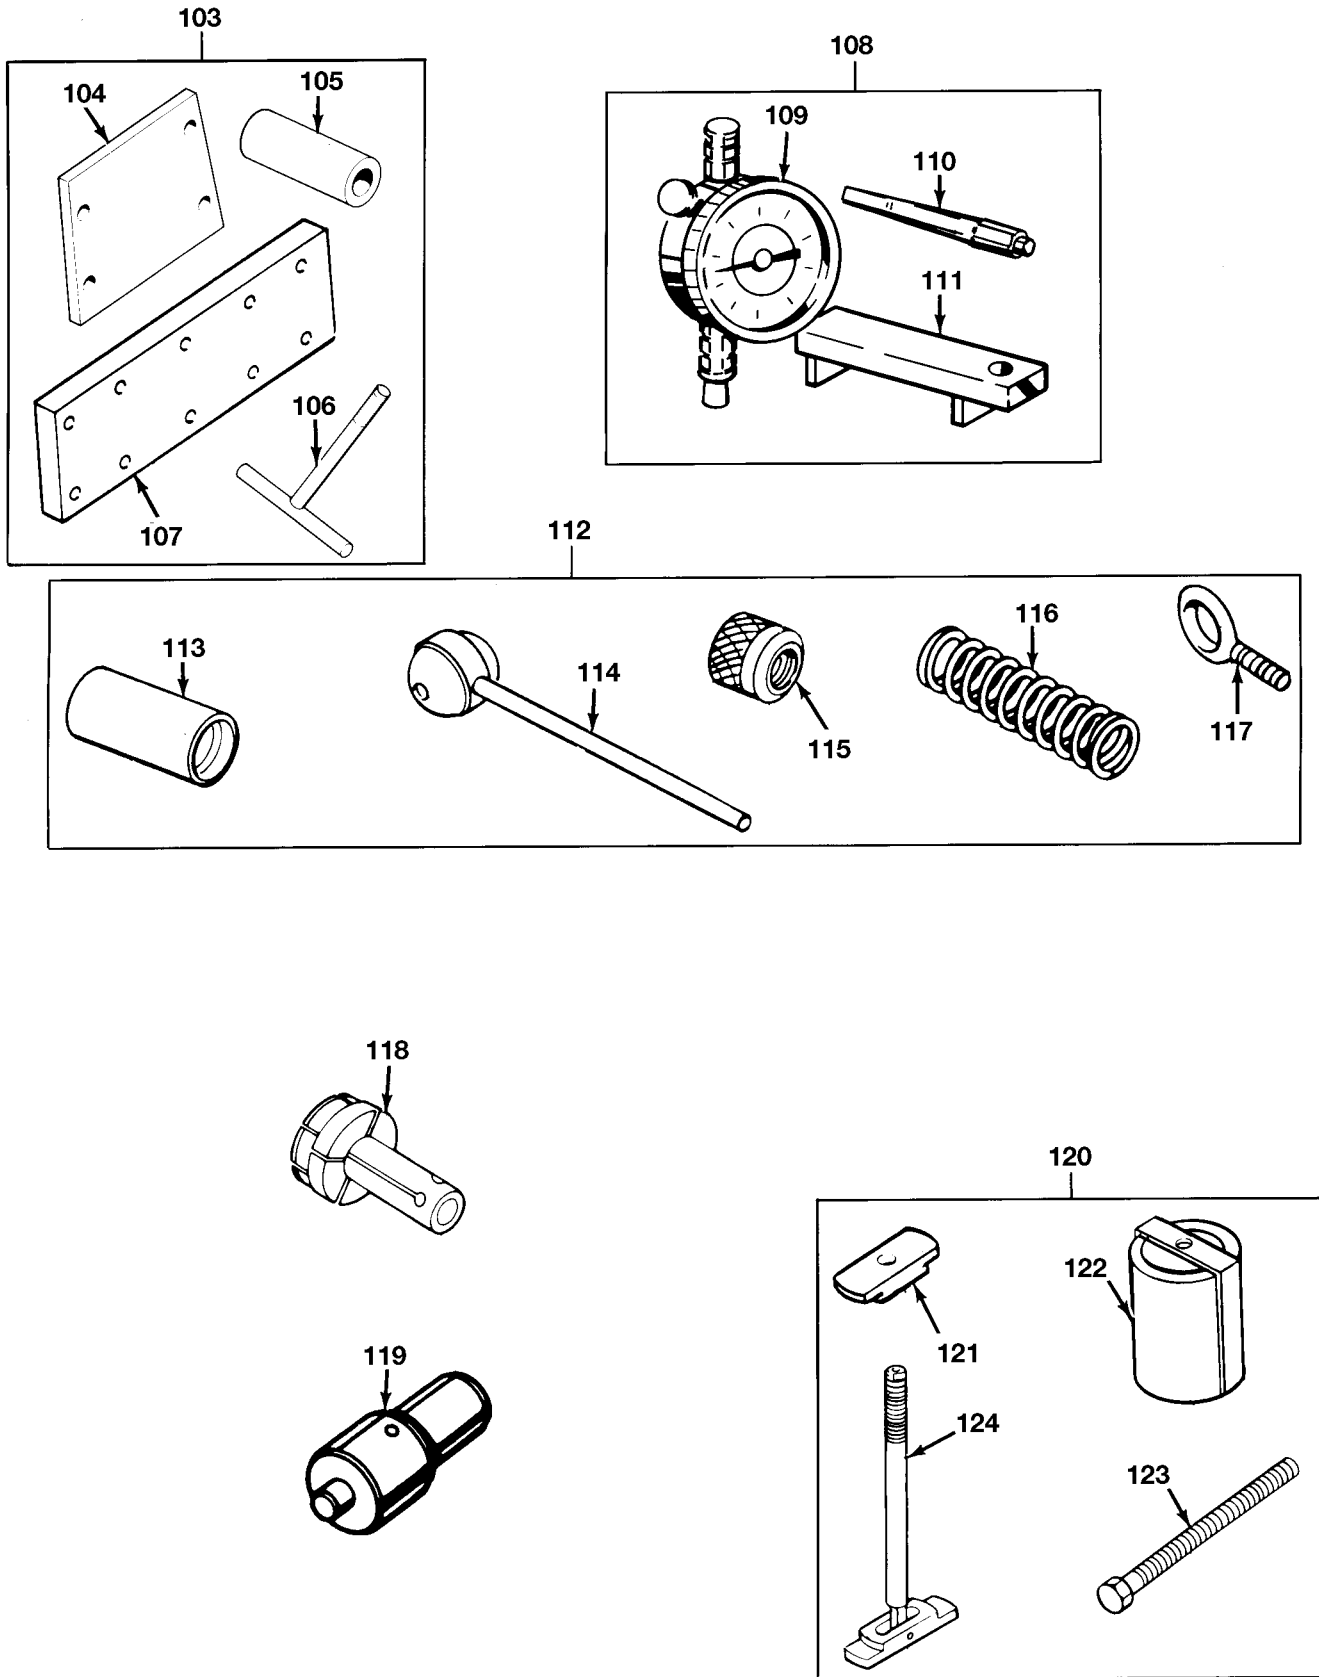

FIG.476 GENERAL SUPPORT SPECIAL TOOLS (SHEET 5 OF 8)