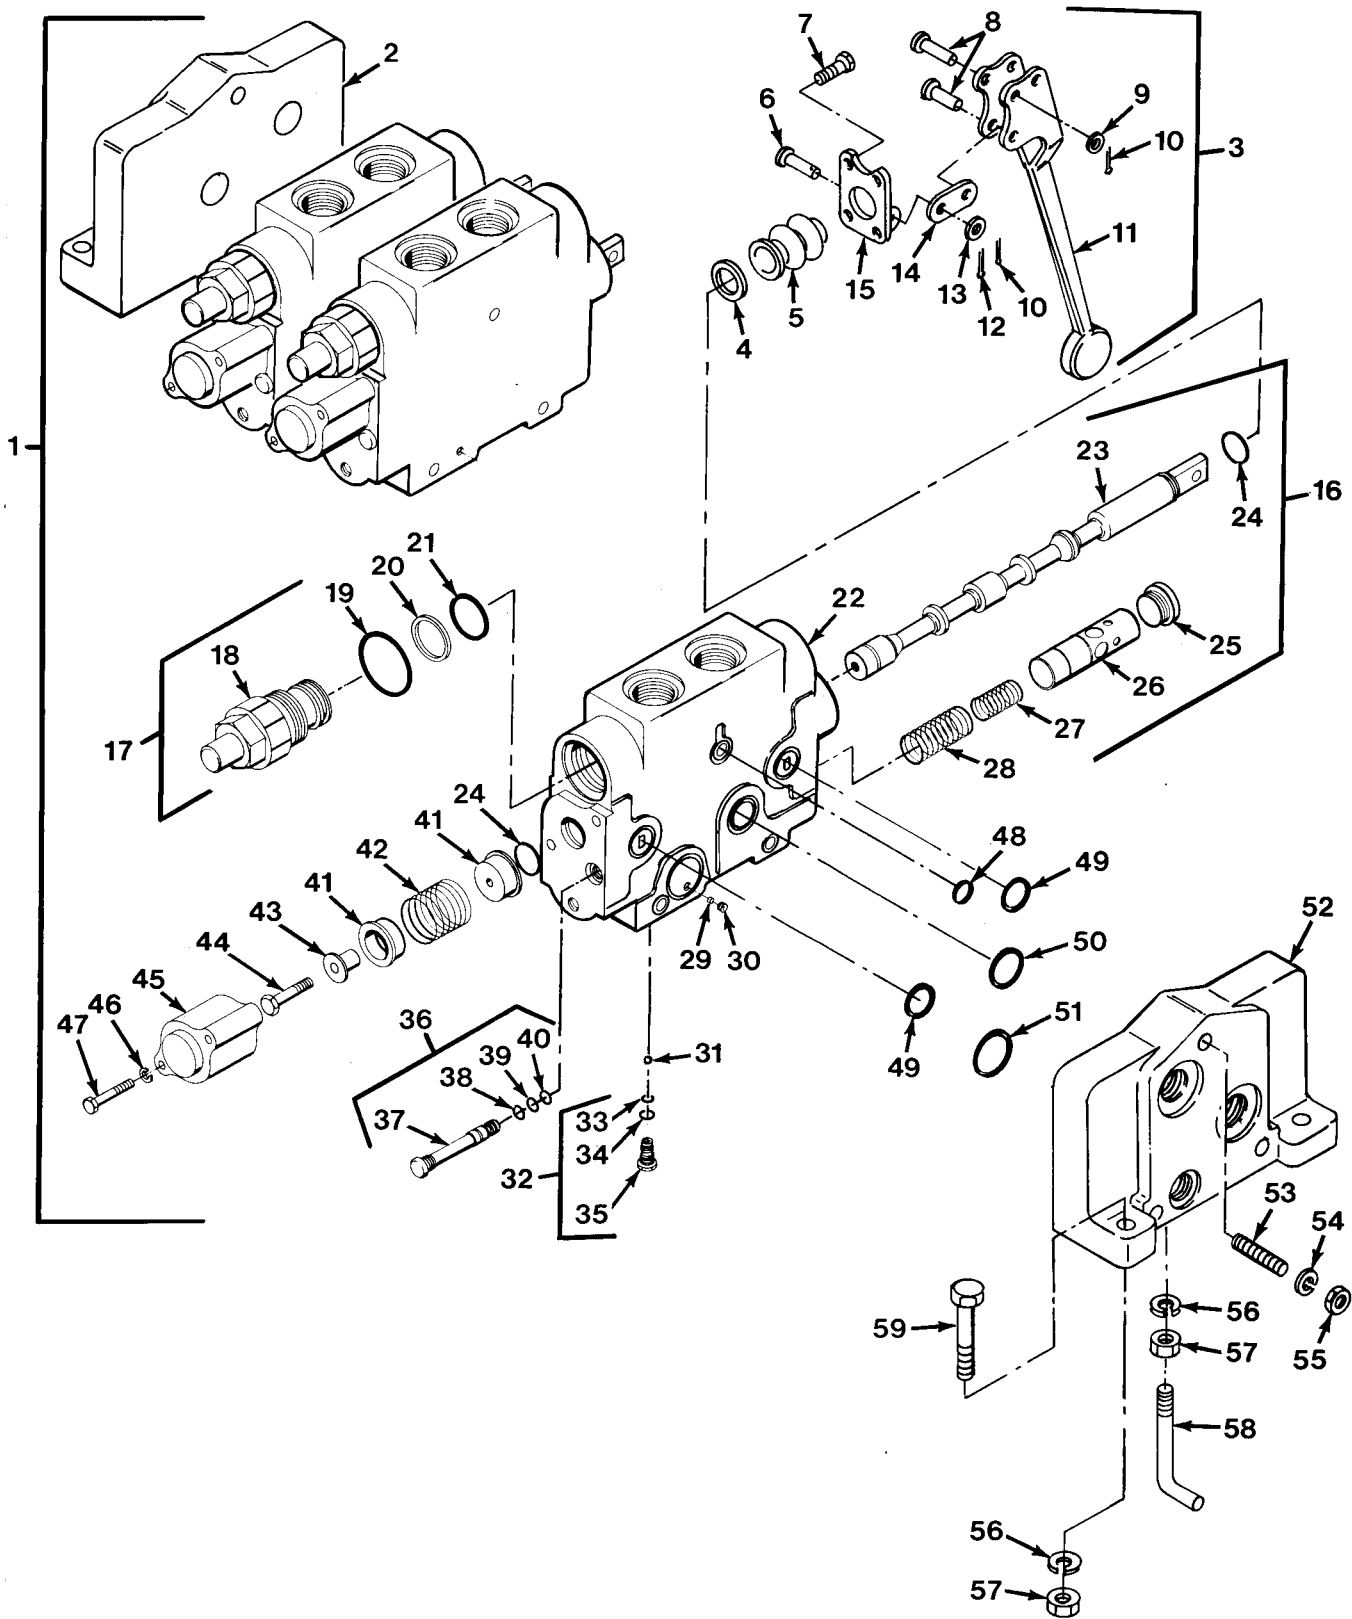

END OF FIGURE

FIG.411 RETRIEVER CONTROL VALVE - M984A1

SECTION II				TM 9-2320-279-24P		
(1)	(2)	(3)	(4)	(5)	(6)	
ITEM	SMR		PART			
NO	CODE	CAGEC	NUMBER	DESCRIPTION AND USABLE ON CODES(UOC)	QTY	
				GROUP 2402 MANIFOLD AND/OR CONTROL VALVES		
				FIG.411 RETRIEVER CONTROL VALVE - M984A1		
1	PAOFF	58114	1602-002-066	VALVE,LINEAR,DIRECT	1	
				UOC:H40		
2	PFFZZ	58114	1602-043-013	.COVER,ACCESS	1	
				UOC:H40		
3	XDOOO	58114	1601-635-040	.DUST COVER & LEVER	3	
				UOC:H40		
4	PAOZZ	58114	16-02-072-001	..FILTER ELEMENT,FLUI	1	
				UOC:H40		
5	PAOZZ	58114	16-02-044-001	..DEFLECTOR,DIRT AND	1	
				UOC:H40		
6	PAOZZ	58114	69114-001	..PIN,STRAIGHT,HEADED	1	
				UOC:H40		
7	PAOZZ	58114	60105-001	..SCREW,SELF-LOCKING	2	
				UOC:H40		
8	PAOZZ	58114	69114-002	..PIN,STRAIGHT,HEADED	2	
				UOC:H40		
9	PAOZZ	58114	61107-0011	..WASHER,FLAT	2	
				UOC:H40		
10	PAOZZ	96906	MS24665-351	..PIN,COTTER	2	
				UOC:H40		
11	PAOZZ	58114	16-01-063-004	..LEVER,MANUAL CONTRO	1	
				UOC:H40		
12	PAOZZ	96906	MS24665-132	..PIN,COTTER	1	
				UOC:H40		
13	PAOZZ	58114	61201-005	..WASHER,FLAT	1	
				UOC:H40		
14	PFOZZ	58114	16-01-049-006	..LEVER,REMOTE CONTRO	1	
				UOC:H40		
15	PFOZZ	58114	16-01-067-012	..BRACKET,EYE,ROTATIN	1	
				UOC:H40		
16	PAFFF	58114	1602-552-248	.VALVE,LINEAR,DIRECT #1 AND #2	2	
				SPOOLS		
				UOC:H40		
16	PAFFF	58114	1602-552-249	.VALVE,LINEAR,DIRECT #3 SPOOL	1	
				UOC:H40		
17	PAFFF	58114	16-97-030-005	..VALVE,SAFETY RELIEF PRESSURE SET ...	2	
				AT 300 PSI #1 AND #2 SPOOLS		
				UOC:H40		
17	PAFFF	58114	16-97-250-005	..VALVE,SAFETY RELIEF PRESSURE SET ...	1	
				AT 2500 PSI #3 SPOOL PORT B		
				UOC:H40		
17	PAFFF	58114	16-97-040-005	..VALVE,SAFETY RELIEF PRESSURE SET ...	1	
				AT 400 PSI #3 SPOOL PORT A		
				UOC:H40		
18	PAFFF	54035	CBGG-LCN	...CARTRIDGE,VALVE	1	
				UOC:H40		