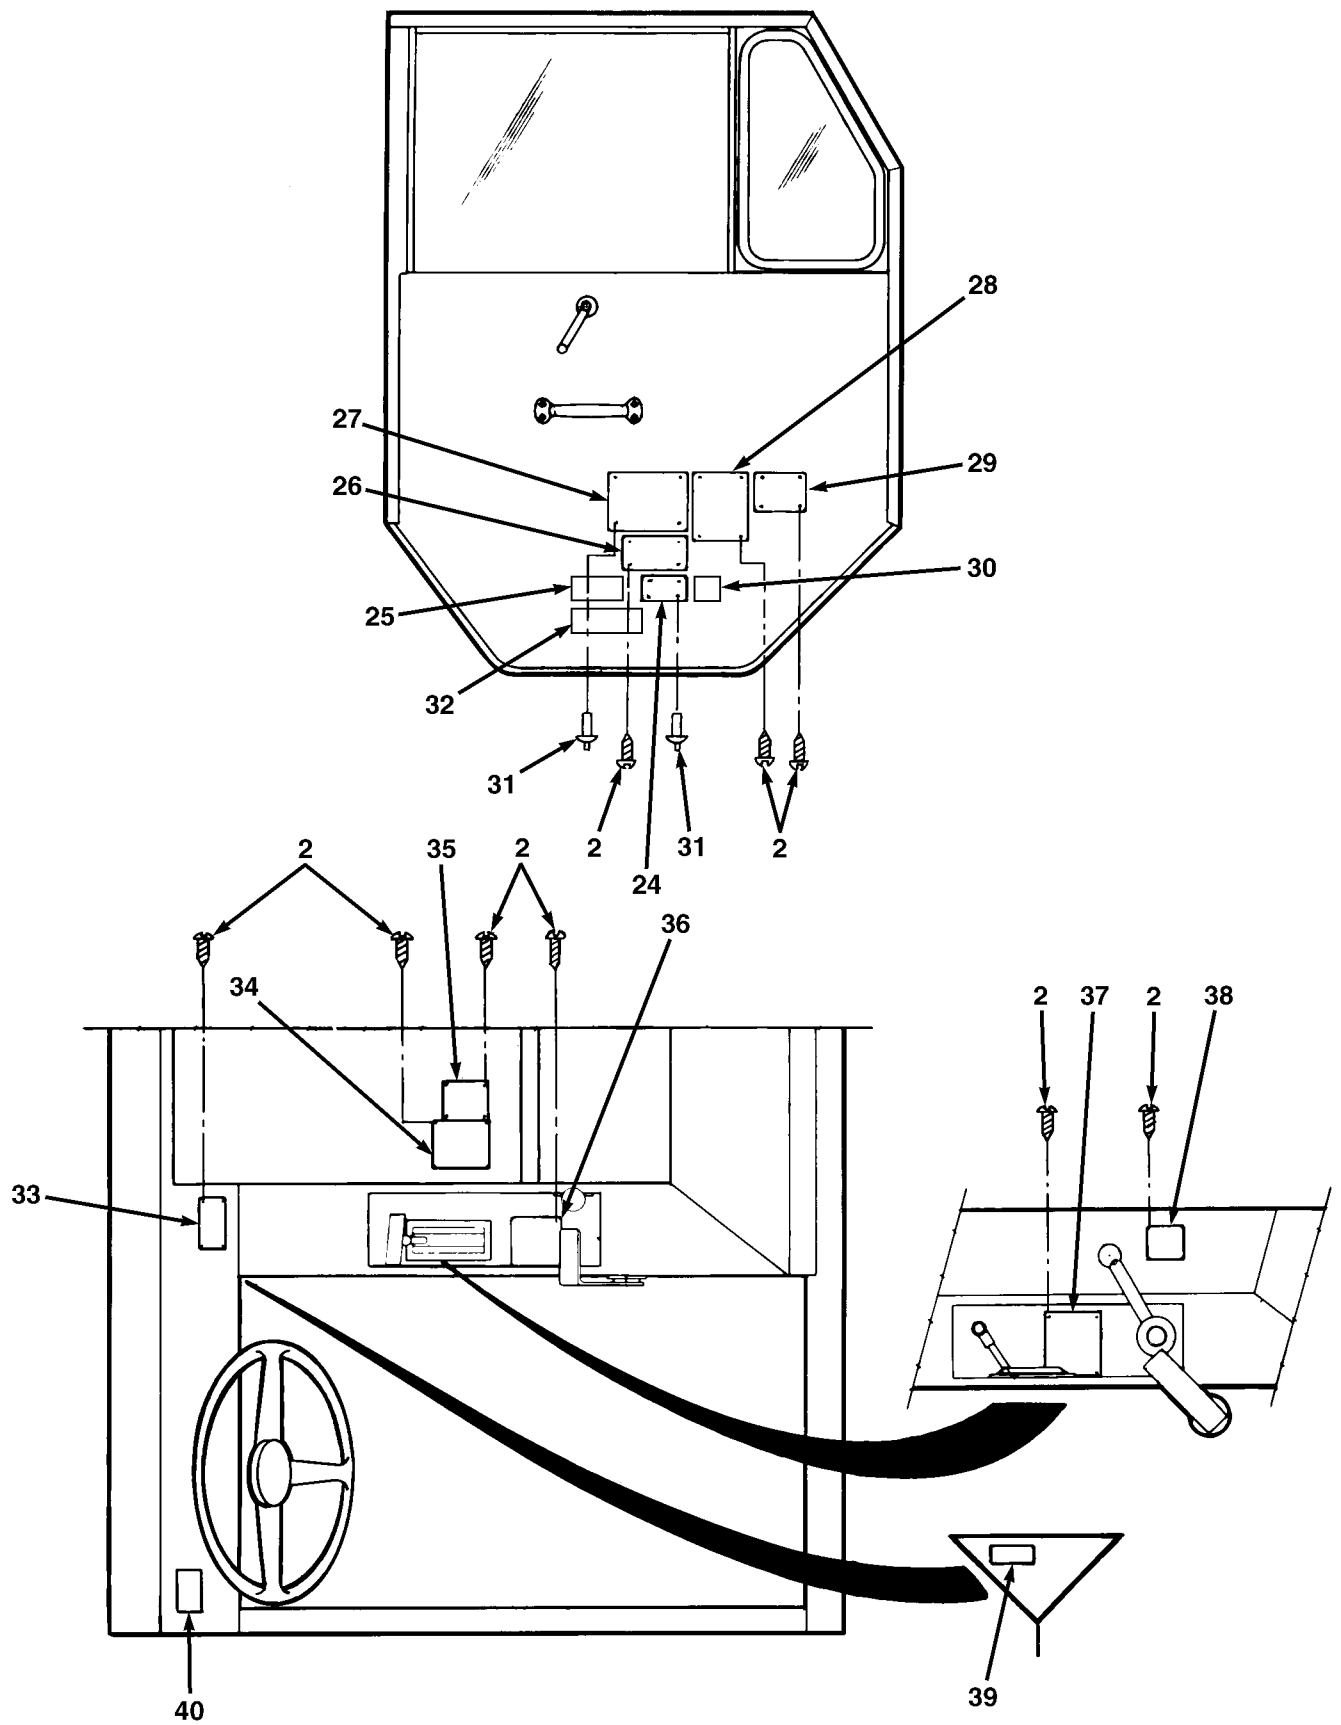

FIG.401 DATA PLATES (SHEET 1 OF 7)

FIG.401 DATA PLATES (SHEET 2 OF 7)