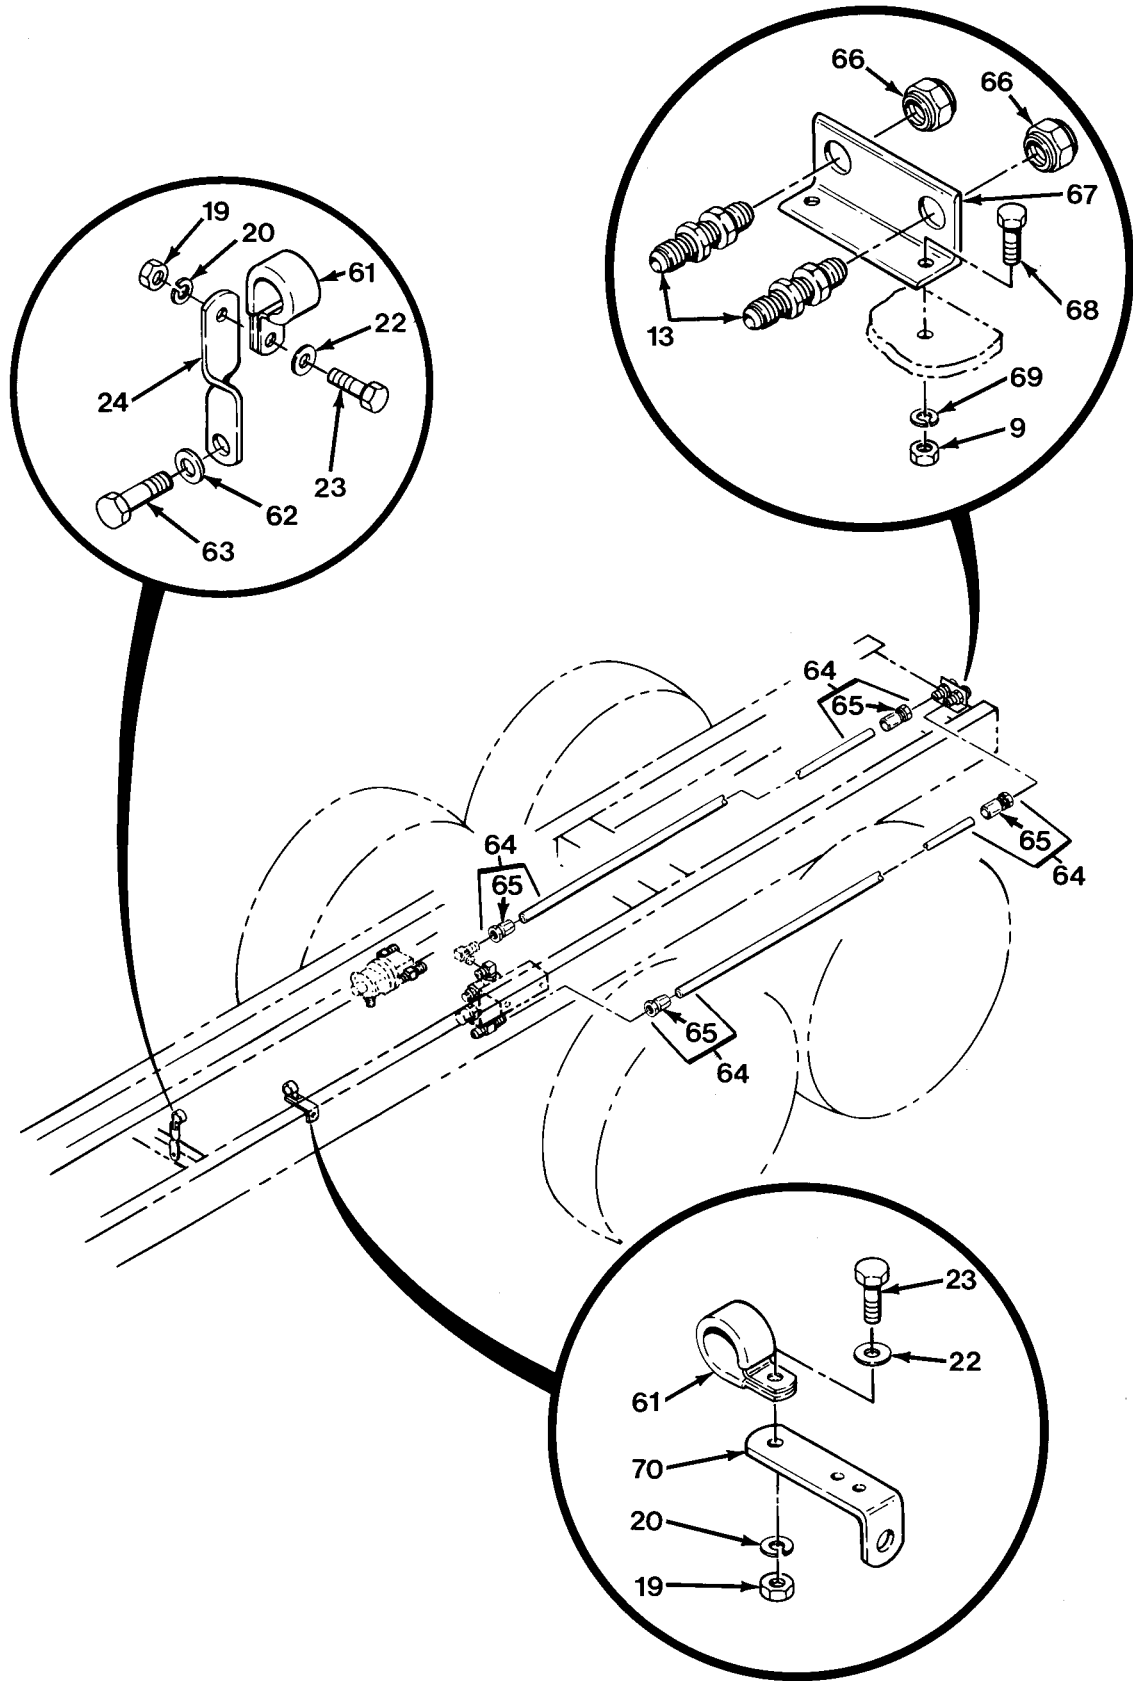

FIG.415 HYDRAULIC LINES AND FITTINGS - M978 WITH WINCH (SHEET 3 OF 4)

FIG.415 HYDRAULIC LINES AND FITTINGS - M978 WITH WINCH (SHEET 4 OF 4)

SECTION II			TM 9-2320-279-24P		
(1)	(2)	(3)	(4)	(5)	(6)
ITEM NO	SMR CODE	CAGEC	PART NUMBER	DESCRIPTION AND USABLE ON CODES(UOC)	QTY
				GROUP 2406 STRAINERS, FILTERS, LINES AND FITTINGS, ETC. FIG.415 HYDRAULIC LINES AND FITTINGS - M978 WITH WINCH	
1	PAOZZ	01276	2062-16-12S	ELBOW,TUBE TO BOSS UOC:H02	2
2	PAOZZ	96906	MS51525A12-16	ADAPTER,STRAIGHT,TU UOC:H02	4
3	MFOZZ	01276	FG1556KKK0440	HOSE ASSEMBLY MAKE FROM HOSE, P/N 2781-12-RL UOC:H02	1
4	PAFZZ	01276	191112-12-12S	.ELBOW,TUBE TO HOSE UOC:H02	1
5	PAFZZ	01276	191100H12-12S	.ADAPTER,STRAIGHT,TU UOC:H02	1
6	PAOZZ	45152	1355370U	TUBE ASSEMBLY,METAL UOC:H02	1
7	PAOZZ	01276	202702-8-10S	ADAPTER,STRAIGHT,TU UOC:H02	2
8	PAOZZ	45152	1355360U	TUBE ASSEMBLY,METAL UOC:H02	1
9	PAOZZ	96906	MS35690-604	NUT,PLAIN,HEXAGON UOC:H02	4
10	PAOZZ	96906	MS35338-46	WASHER,LOCK UOC:H02	2
11	PAOZZ	01276	2215-12-10S	REDUCER,TUBE UOC:H02	2
12	PAOZZ	45152	1357840	BRACKET,ANGLE UOC:H02	1
13	PAOZZ	96906	MS51520A12	ADAPTER,STRAIGHT,TU UOC:H02	4
14	PAOZZ	96906	MS27183-14	WASHER,FLAT UOC:H02	2
15	PAOZZ	80204	B1821BH038C113N	SCREW,CAP,HEXAGON H UOC:H02	2
16	MFOZZ	01276	FG1002KKK0710	HOSE ASSEMBLY MAKE FROM HOSE, P/N 2781-12-RL UOC:H02	2
17	PAFZZ	01276	191100H12-12S	.ADAPTER,STRAIGHT,TU UOC:H02	1
18	PAFZZ	01276	191113-12-12S	.ELBOW,TUBE TO HOSE UOC:H02	1
19	PAOZZ	96906	MS51967-2	NUT,PLAIN,HEXAGON UOC:H02	5
20	PAOZZ	96906	MS35338-44	WASHER,LOCK UOC:H02	5
21	PAOZZ	75272	COV-2113	CLAMP,LOOP UOC:H02	2
22	PAOZZ	96906	MS27183-10	WASHER,FLAT UOC:H02	5
23	PAOZZ	80204	B1821BH025C113N	SCREW,CAP,HEXAGON H UOC:H02	5