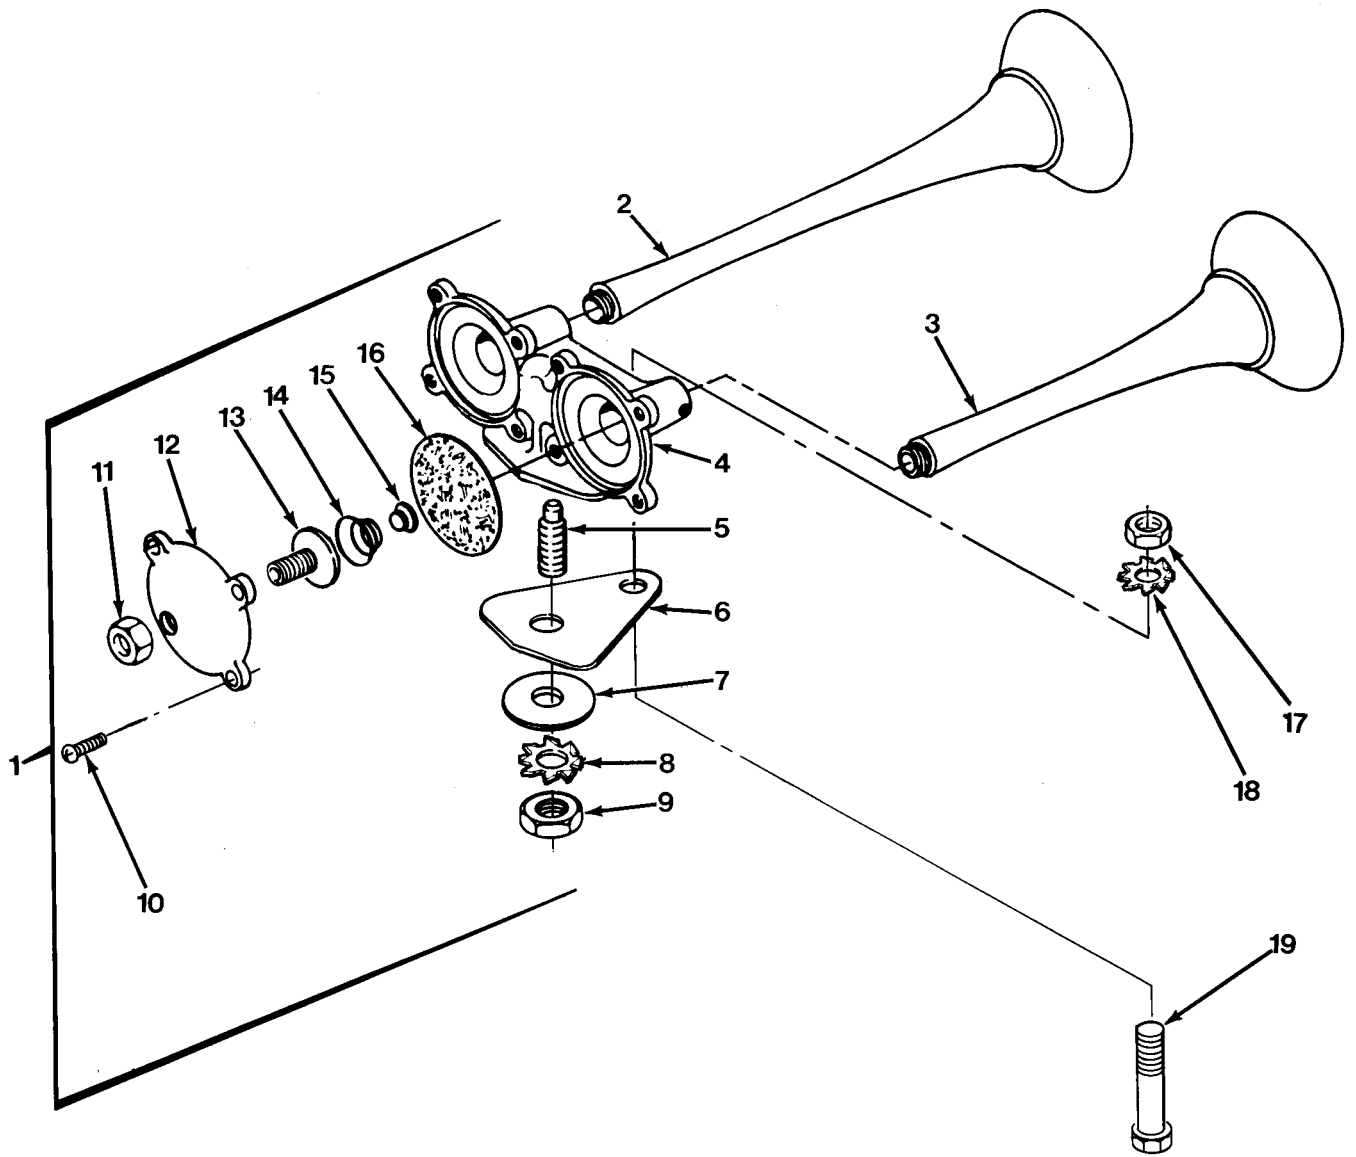

END OF FIGURE

FIG.391 AIR HORN AND VALVE (SHEET 1 OF 2)

FIG.391 AIR HORN AND VALVE (SHEET 2 OF 2)

SECTION II			TM 9-2320-279-24P, C1		
(1)	(2)	(3)	(4)	(5)	(6)
ITEM NO	SMR CODE	CAGEC	PART NUMBER	DESCRIPTION AND USABLE ON CODES(UOC)	QTY
GROUP 2202 ACCESSORY ITEMS FIG.391 AIR HORN AND VALVE					
1	PAOOO	06853	101493	HORN,FLUID OPERATED	1
2	PBOZZ	06853	293516	.HORN,FLUID OPERATED	1
3	PBOZZ	06853	293519	.HORN,PNEUPHONIC,SHO	1
4	PFOZZ	06853	293527	.BODY,AIR HORN	1
5	PFOZZ	06853	239674	.COUPLING,HORN MOUNT	1
6	PAOZZ	06853	231435	.GASKET	1
7	PAOZZ	06853	231436	.WASHER,FLAT	1
8	PAOZZ	96906	MS35333-46	.WASHER,LOCK	1
9	PAOZZ	06853	204781	.NUT,PLAIN,HEXAGON	1
10	PAOZZ	06853	294142	.SCREW,ASSEMBLED WAS	8
11	PAOZZ	06853	244095	.NUT,PLAIN,HEXAGON	2
12	PAOZZ	06853	212688	.COVER,HORN	2
13	PAOZZ	06853	217870	.SPRING,HELICAL,COMP	2
14	PAOZZ	06853	212687	.SPRING,HELICAL,COMP	2
15	PAOZZ	06853	212686	.BUMPER,NONMETALLIC	2
16	PAOZZ	06853	212685	.DIAPHRAGM,HORN	2
17	PAOZZ	45152	369AX1	NUT,PLAIN,HEXAGON	1
18	PAOZZ	96906	MS45904-73	WASHER,LOCK	1
19	PAOZZ	80204	B1821BH031C113N	BOLT,MACHINE	1
20	PAOOZ	06853	228928	VALVE,ANGLE	1
21	XAOZZ	06853	238350	.BODY	1
22	PAOZZ	06853	236640	.GASKET	1
23	PAOZZ	06853	238685	.STEM,VALVE,HORN	1
24	PAOZZ	06853	238686	.INLET VALVE	1
25	PAOZZ	06853	238687	.SPRING SEAT	1
26	PAOZZ	06853	249146	.SPRING,HELICAL,COMP	1
27	PAOZZ	06853	212668	.STRAINER ELEMENT,SE	1
28	PAOZZ	06853	238662	.ADAPTER,STRAIGHT,PI	1
29	PAOZZ	06853	212663	.CONNECTING LINK,RIG	1
30	PAOZZ	06853	237542	.PIN,SPRING	1
31	PAOZZ	45152	2239HX	WASHER,LOCK	2
* 32	PAOZZ	45152	44196AX	SCREW,TAPPING	2
33	PAOZZ	96906	MS24619-39	SCREW,TAPPING	1
34	MOOZZ	45152	104190B	CHAIN,WELDLESS MAKE FROM CHAIN, P/N 75014-32	1