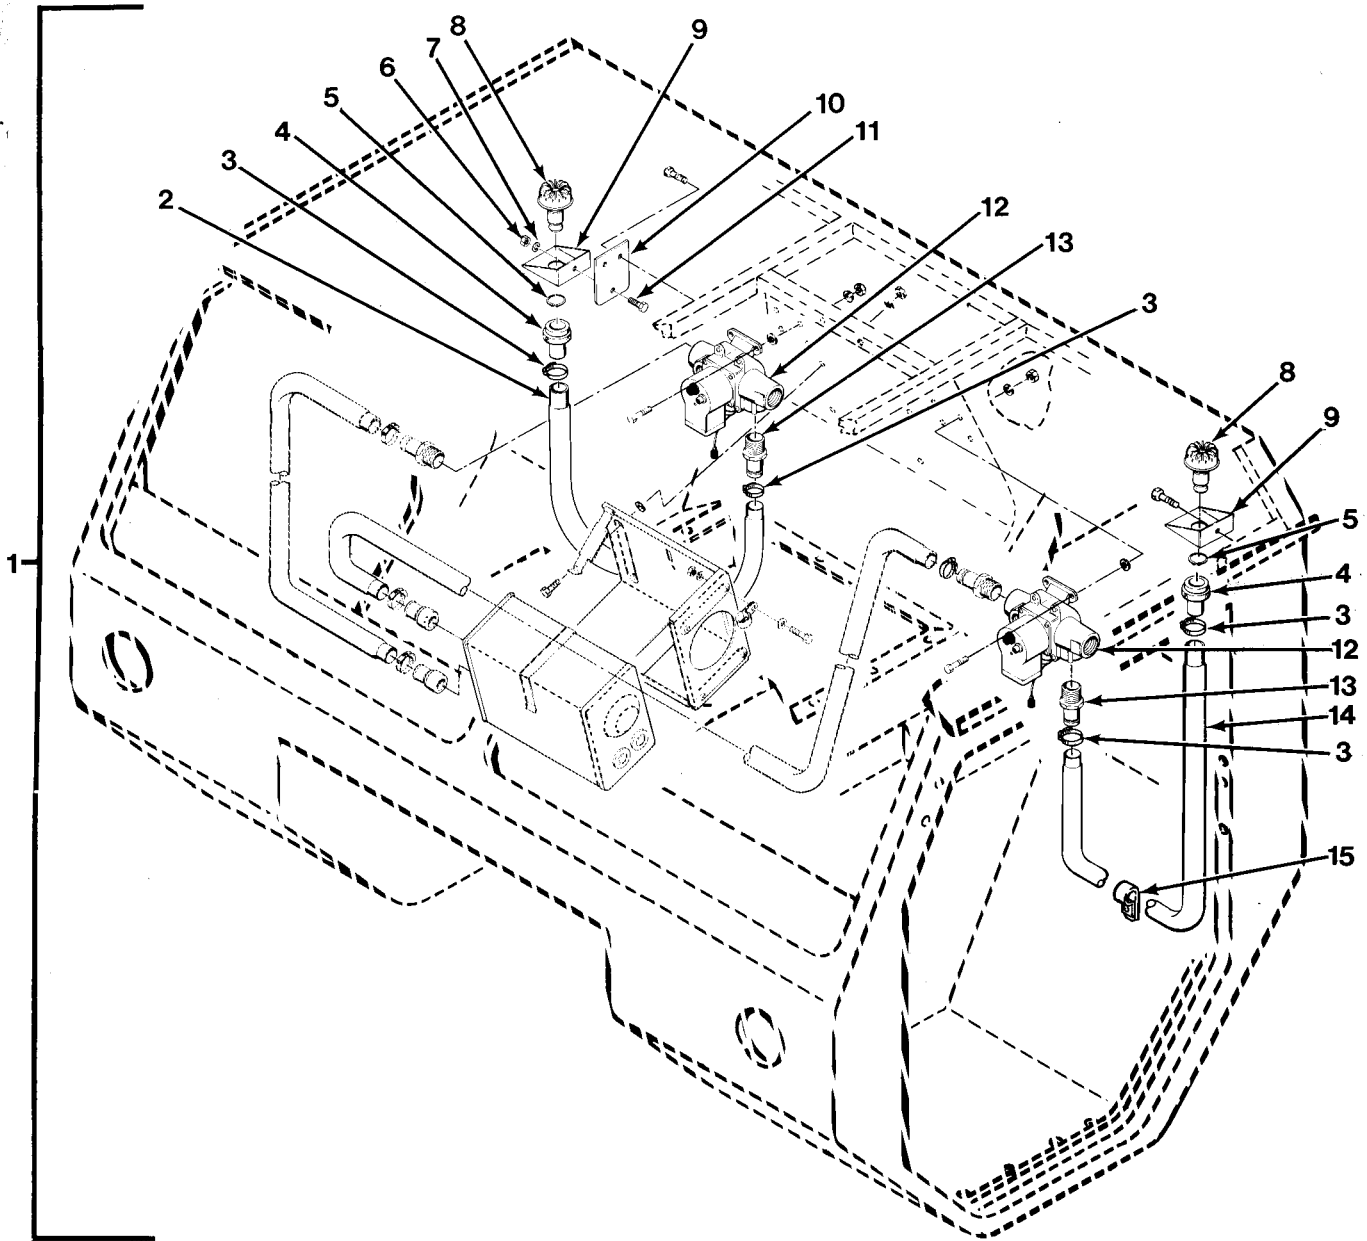

SECTION II			TM 9-2320-279-24P			
(1)	(2)	(3)	(4)	(5)	(6)	
ITEM	SMR		PART			
NO	CODE	CAGEC	NUMBER	DESCRIPTION AND USABLE ON CODES(UOC)	QTY	
51	PAFZZ	17566	45A391-P32	..PACKING, PREFORMED .. UOC:H02, H07	1	
52	XDFZZ	17566	45A391-P39	..BODY, CONTROL ASSY .. UOC:H02, H07	1	
53	PAFZZ	17566	45A391-P44	..PLUG, PIPE .. UOC:H02, H07	2	
54	PAFFF	17566	45A391-P5	..VALVE, RELIEF, PRESSU .. UOC:H02, H07	1	
55	PAFZZ	17566	45A391-P7	..BOLT, MACHINE .. UOC:H02, H07	8	
56	XDFZZ	17566	45A391-P21	..COVER, VALVE .. UOC:H02, H07	1	
57	PFFZZ	17566	45A391-P20	..COVER, STEM, VALVE .. UOC:H02, H07	1	
58	PAFZZ	17566	45A391-P16	..SPRING, HELICAL, COMP .. UOC:H02, H07	1	
59	PAFZZ	17566	45A391-P13	..NUT, PLAIN, ROUND .. UOC:H02, H07	1	
60	PAFZZ	17566	45A391-P18	..WASHER, FLAT .. UOC:H02, H07	1	
61	PAFZZ	17566	45A391-P12	..DIAPHRAGM, VALVE, FLA .. UOC:H02, H07	1	
62	PFFZZ	17566	45A391-P19	..RETAINER, DISK, VALVE .. UOC:H02, H07	1	
63	PAFZZ	17566	45A391-P24	..DISK, VALVE .. UOC:H02, H07	1	
64	PAFZZ	17566	45A391-P22	..WASHER, FLAT .. UOC:H02, H07	2	
65	PFFZZ	17566	45A391-P15	..GUIDE, VALVE STEM .. UOC:H02, H07	1	
66	PFFZZ	17566	45A391-P23	..STEM, FLUID VALVE .. UOC:H02, H07	1	
67	PFFZZ	17566	45A391-P17	..SEAT, VALVE .. UOC:H02, H07	1	
68	PAFZZ	17566	45A391-P6	..PACKING, PREFORMED .. UOC:H02, H07	1	
69	XDFZZ	17566	45A391-P10	..BODY, VALVE .. UOC:H02, H07	1	

END OF FIGURE