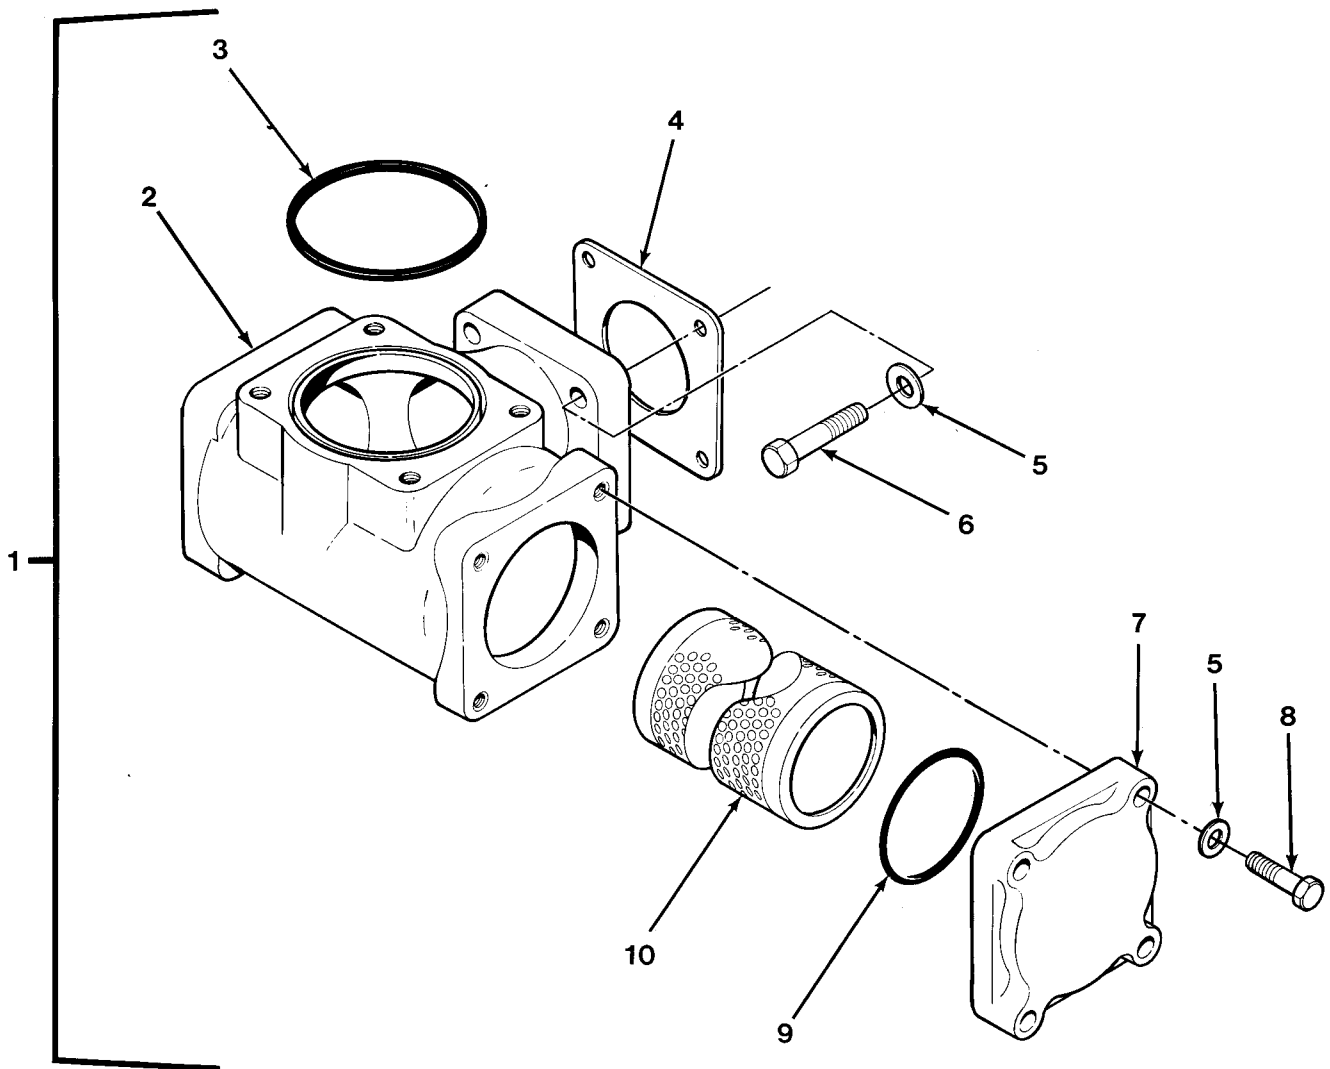

FIG.448 FLOWMETER STRAINER