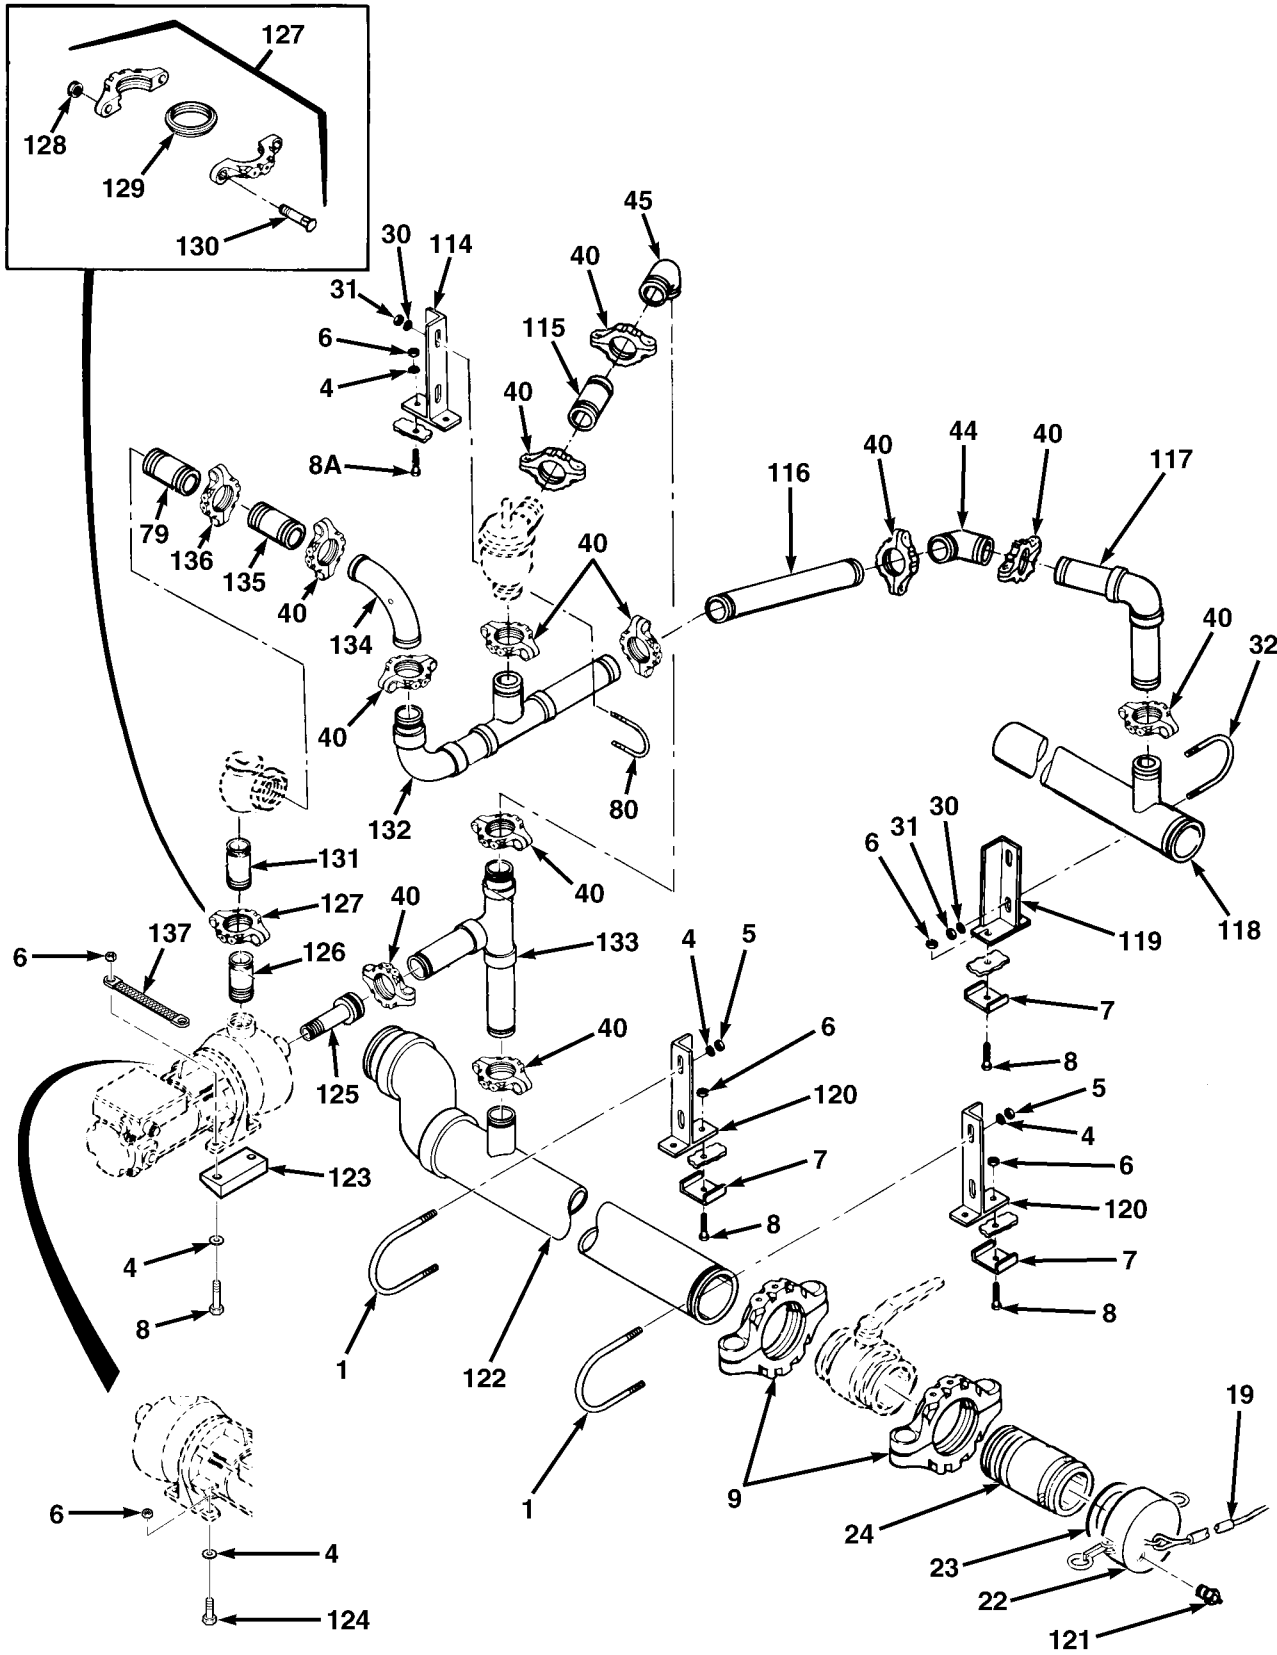

FIG.449 MODULE PIPING INSTALLATION (SHEET 5 OF 6)

FIG.449 MODULE PIPING INSTALLATION (SHEET 6 OF 6)

SECTION II				TM 9-2320-279-24P, C02	
(1)	(2)	(3)	(4)	(5)	(6)
ITEM	SMR		PART		
NO	CODE	CAGEC	NUMBER	DESCRIPTION AND USABLE ON CODES(UOC)	QTY
				GROUP 7203 VALVE, FITTINGS, LINES FIG.449 MODULE PIPING INSTALLATION	
1	PAOZZ	17566	45A252-P3	BOLT,U UOC:H02,H07	3
2	PFOZZ	17566	45A279	PIPE ASSEMBLY,METAL UOC:H02,H07	1
3	PGOZZ	17566	45A088	BRACKET,ANGLE UOC:H02,H07	1
4	PAOZZ	96906	MS35338-48	WASHER,LOCK UOC:H02,H07	8
5	PAOZZ	96906	MS51967-14	NUT,PLAIN,HEXAGON UOC:H02,H07	8
6	PAOZZ	96906	MS51922-17	NUT,SELF-LOCKING,HE UOC:H02,H07	24
7	PAOZZ	17566	45A110-P1	PLATE,MENDING UOC:H02,H07	16
* 7A	PAOZZ	45152	1882HX1	WASHER,FLAT UOC:H02,H07	4
8	PAOZZ	96906	MS90728-66	SCREW,CAP,HEXAGON H UOC:H02,H07	20
* 8A	PAOZZ	45152	715HX1	SCREW,CAP,HEX UOC:H02,H07	2
9	PAOZZ	79154	75-4T	COUPLING,CLAMP,PIPE UOC:H02,H07	3
10	PAOZZ	79154	B-A43-000-Z-00	.SCREW,SHOULDER UOC:H02,H07	2
11	PAOZZ	79154	4INCH77/75/78T	.GASKET UOC:H02,H07	1
12	PAOZZ	96906	MS51967-14	.NUT,PLAIN,HEXAGON UOC:H02,H07	2
13	PAOZZ	30327	8894287	ELBOW,PIPE TO HOSE UOC:H02,H07	1
* 14	MOOZZ	17566	45A286-P3	TUBING,NONMETALLIC MAKE FROM TUBING, P/N 660-NF UOC:H02,H07	2
15	PAOZZ	30327	269-P3/8X3/8	ELBOW,PIPE TO HOSE UOC:H02,H07	2
16	PAOZZ	10001	AN911-2	NIPPLE,PIPE UOC:H02,H07	2
17	PAOZZ	45152	057-690001	TEE,PIPE UOC:H02,H07	1
18	PAOZZ	38018	429621	ADAPTER,STRAIGHT,PI UOC:H02,H07	1
* 19	PAOZZ	45152	3218654	CABLE ASSEMBLY UOC:H02,H07	4
20	XAOZZ	17566	45A074-P1	.CABLE UOC:H02,H07	1
21	XAOZZ	17566	45A074-P2	.SLEEVE UOC:H02,H07	2
22	PAOZZ	45152	2247910	CAP,4 INCH,WITH HOL UOC:H02,H07	1