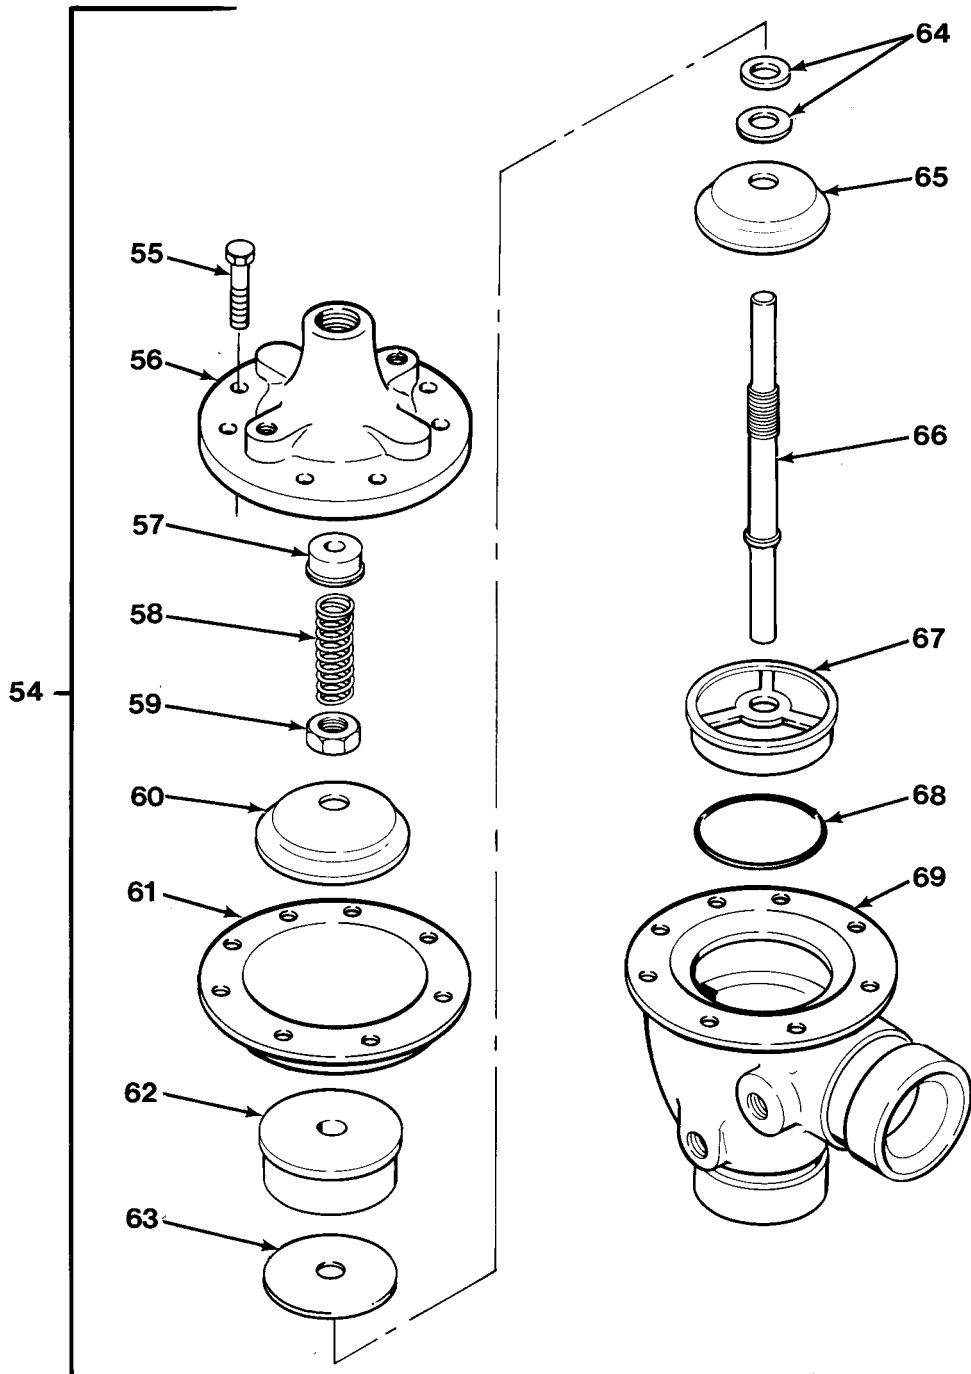

FIG.470 V4 RELIEF VALVE (SHEET 2 OF 3)

FIG.470 V4 RELIEF VALVE (SHEET 3 OF 3)