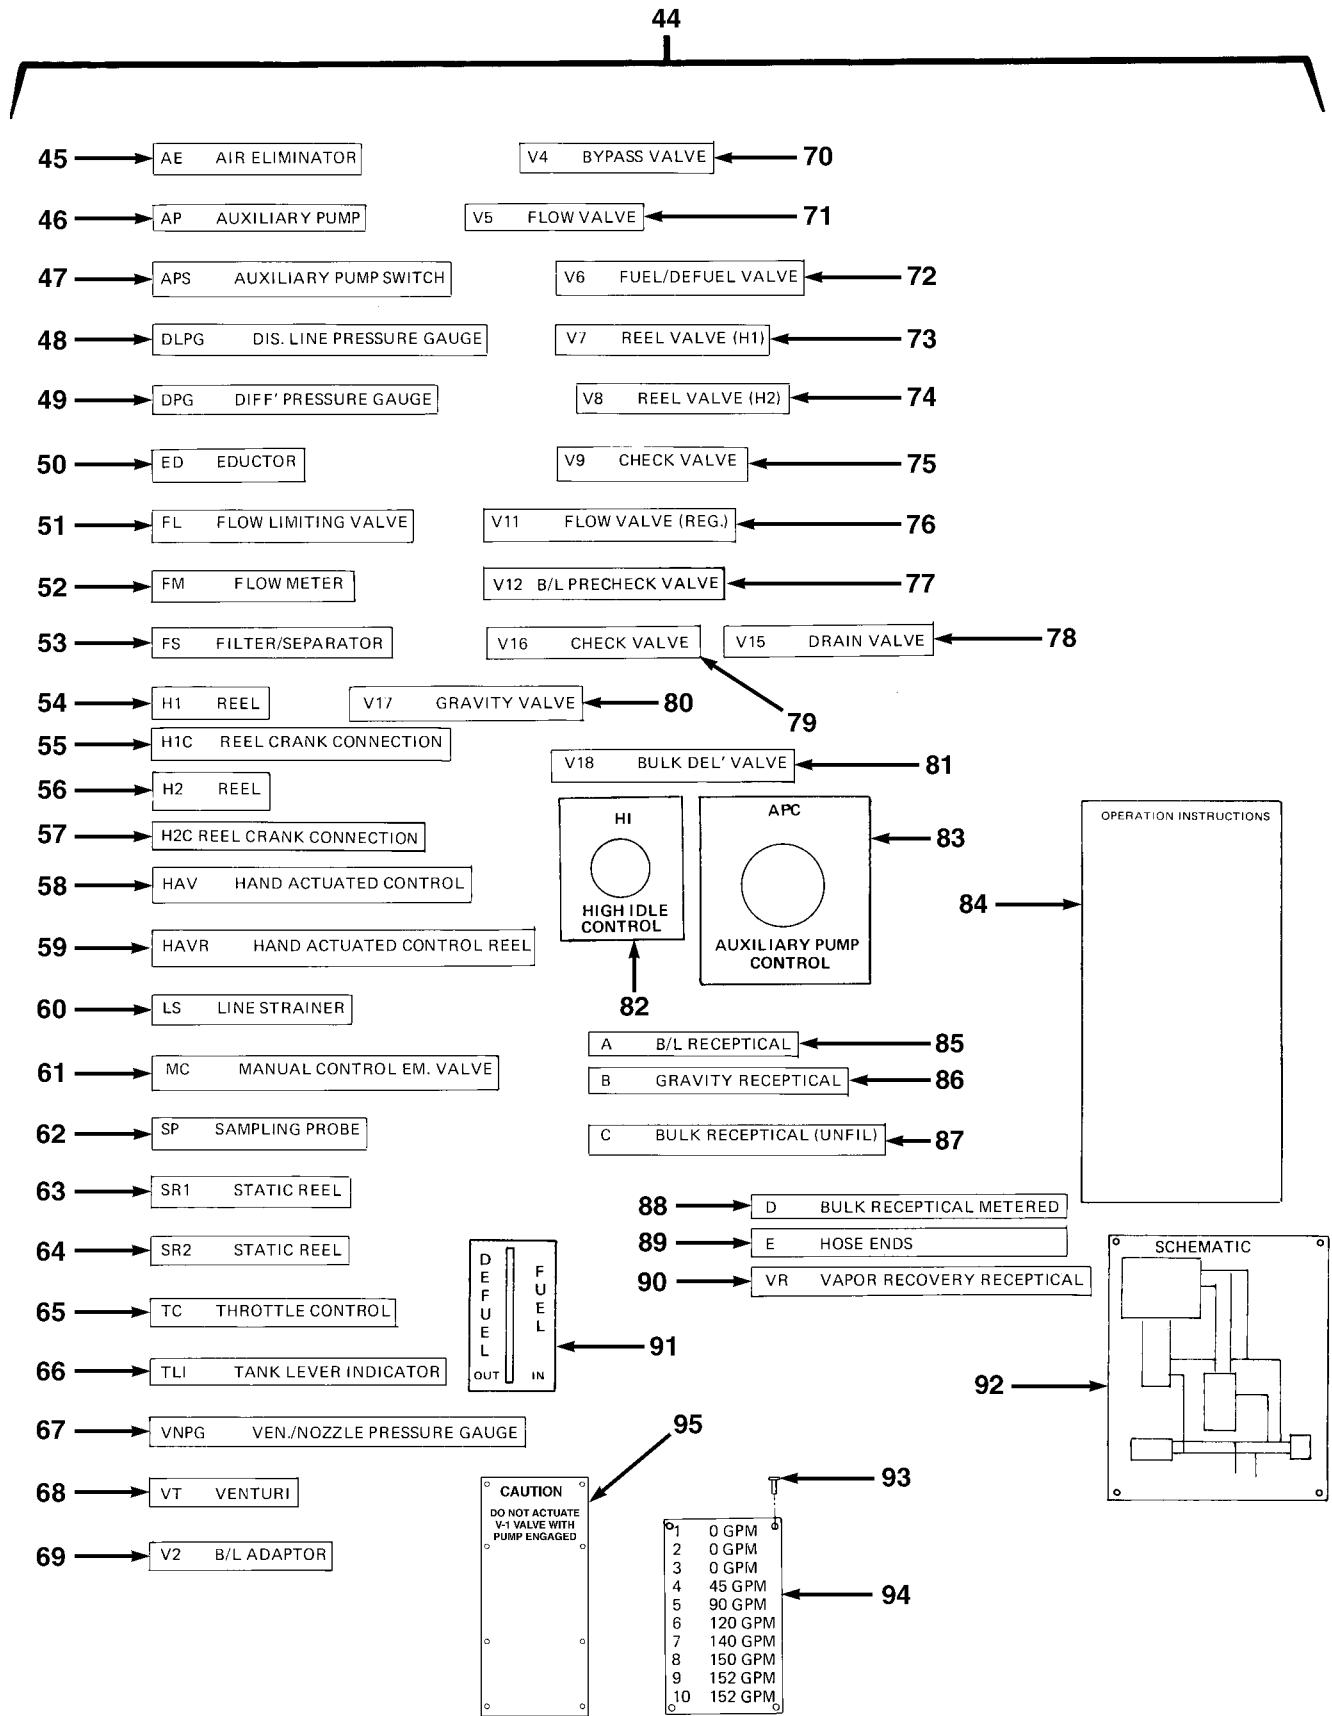

FIG.401 DATA PLATES (SHEET 3 OF 7)

FIG.401 DATA PLATES (SHEET 4 OF 7)