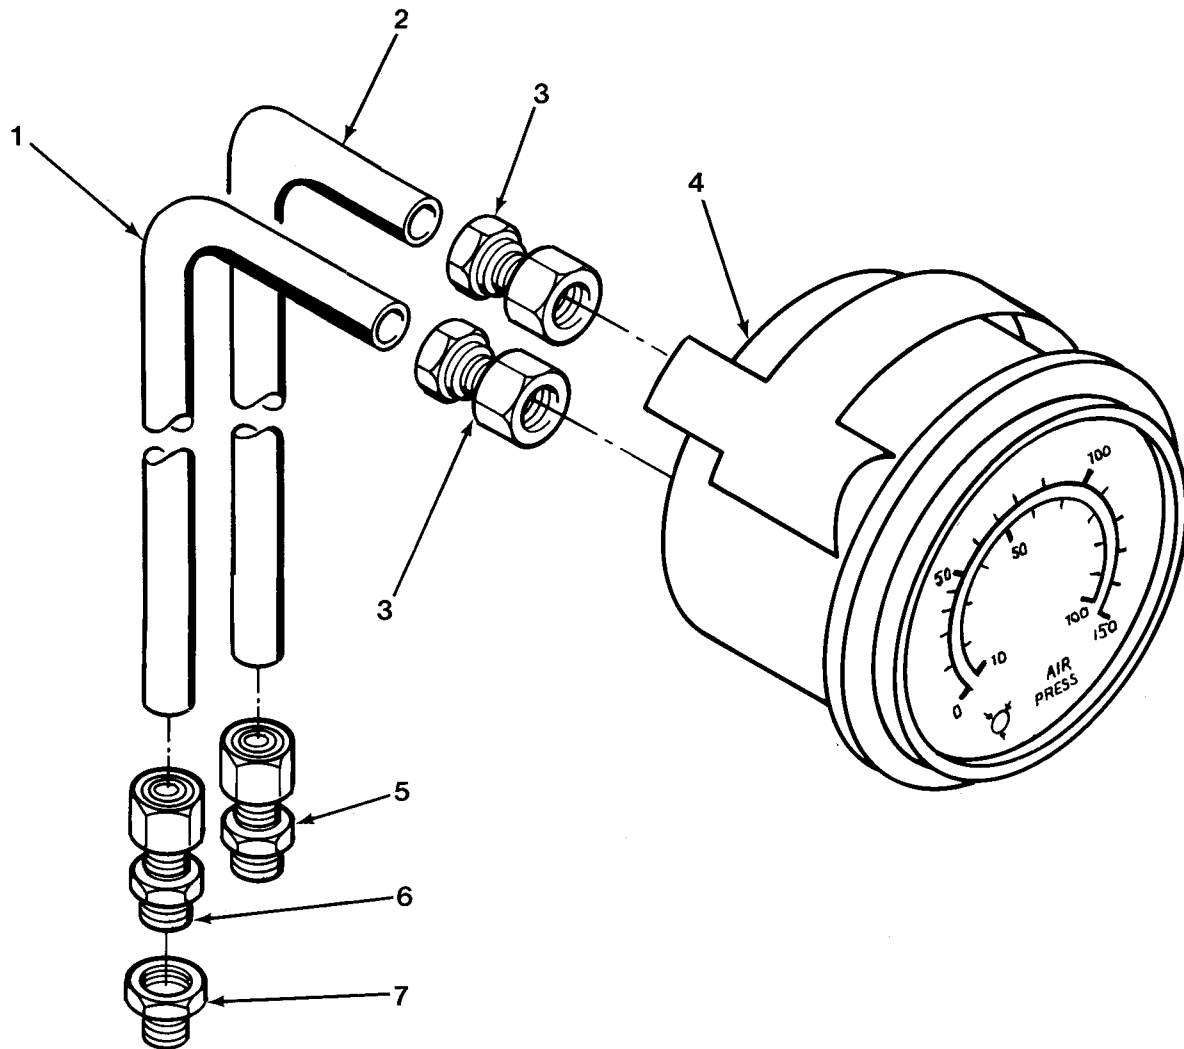

FIG.435 AIR PRESSURE GAGE

SECTION II			TM 9-2320-279-24P		
(1)	(2)	(3)	(4)	(5)	(6)
ITEM	SMR		PART	DESCRIPTION AND USABLE ON CODES(UOC)	QTY
NO	CODE	CAGEC	NUMBER		
				GROUP 47 GAGES (NON-ELECTRICAL) WEIGHING AND MEASURING DEVICES	
				GROUP 4702 GAGES, MOUNTING, LINES, AND FITTINGS	
				FIG.435 AIR PRESSURE GAGE	
1	MOOZZ	45152	1605260-48	TUBING,NYLON MAKE FROM TUBING, P/N ... PFT-4A-GRN	1
2	MOOZZ	45152	1605170-18	TUBING,NYLON MAKE FROM TUBING, P/N ... PFT-4A-RED	1
3	PAOZZ	81343	4-2-100103BA	ADAPTER,STRAIGHT,PI	2
4	PAOZZ	61349	140490-P818U	GAGE,DIFFERENTIAL,D	1
5	PAOZZ	93061	68NTA-4-4	ADAPTER,STRAIGHT,PI	1
6	PAOZZ	93061	68NTA-4-6	ADAPTER,STRAIGHT,PI	1
7	PAOZZ	24617	144039	BUSHING,PIPE	1

END OF FIGURE