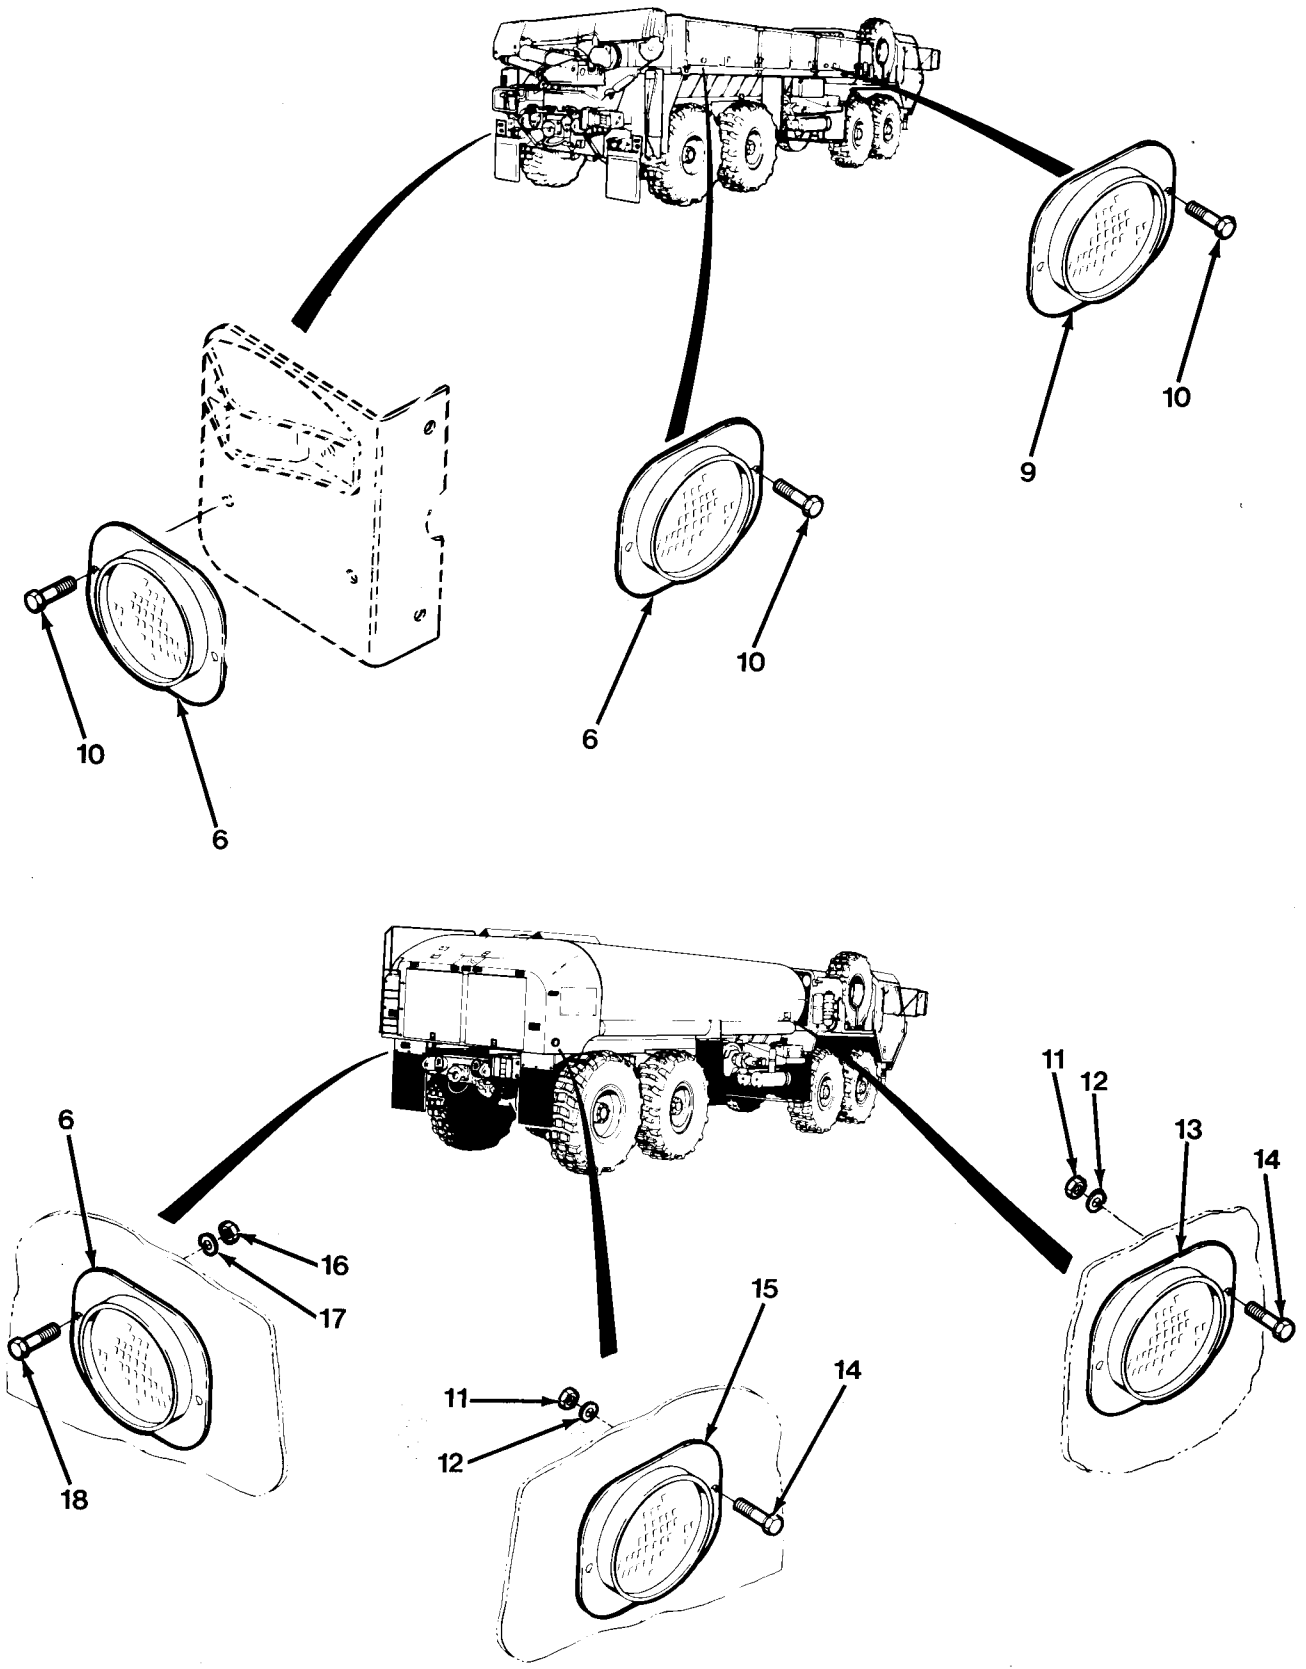

FIG.394 REFLECTORS (SHEET 1 OF 3)