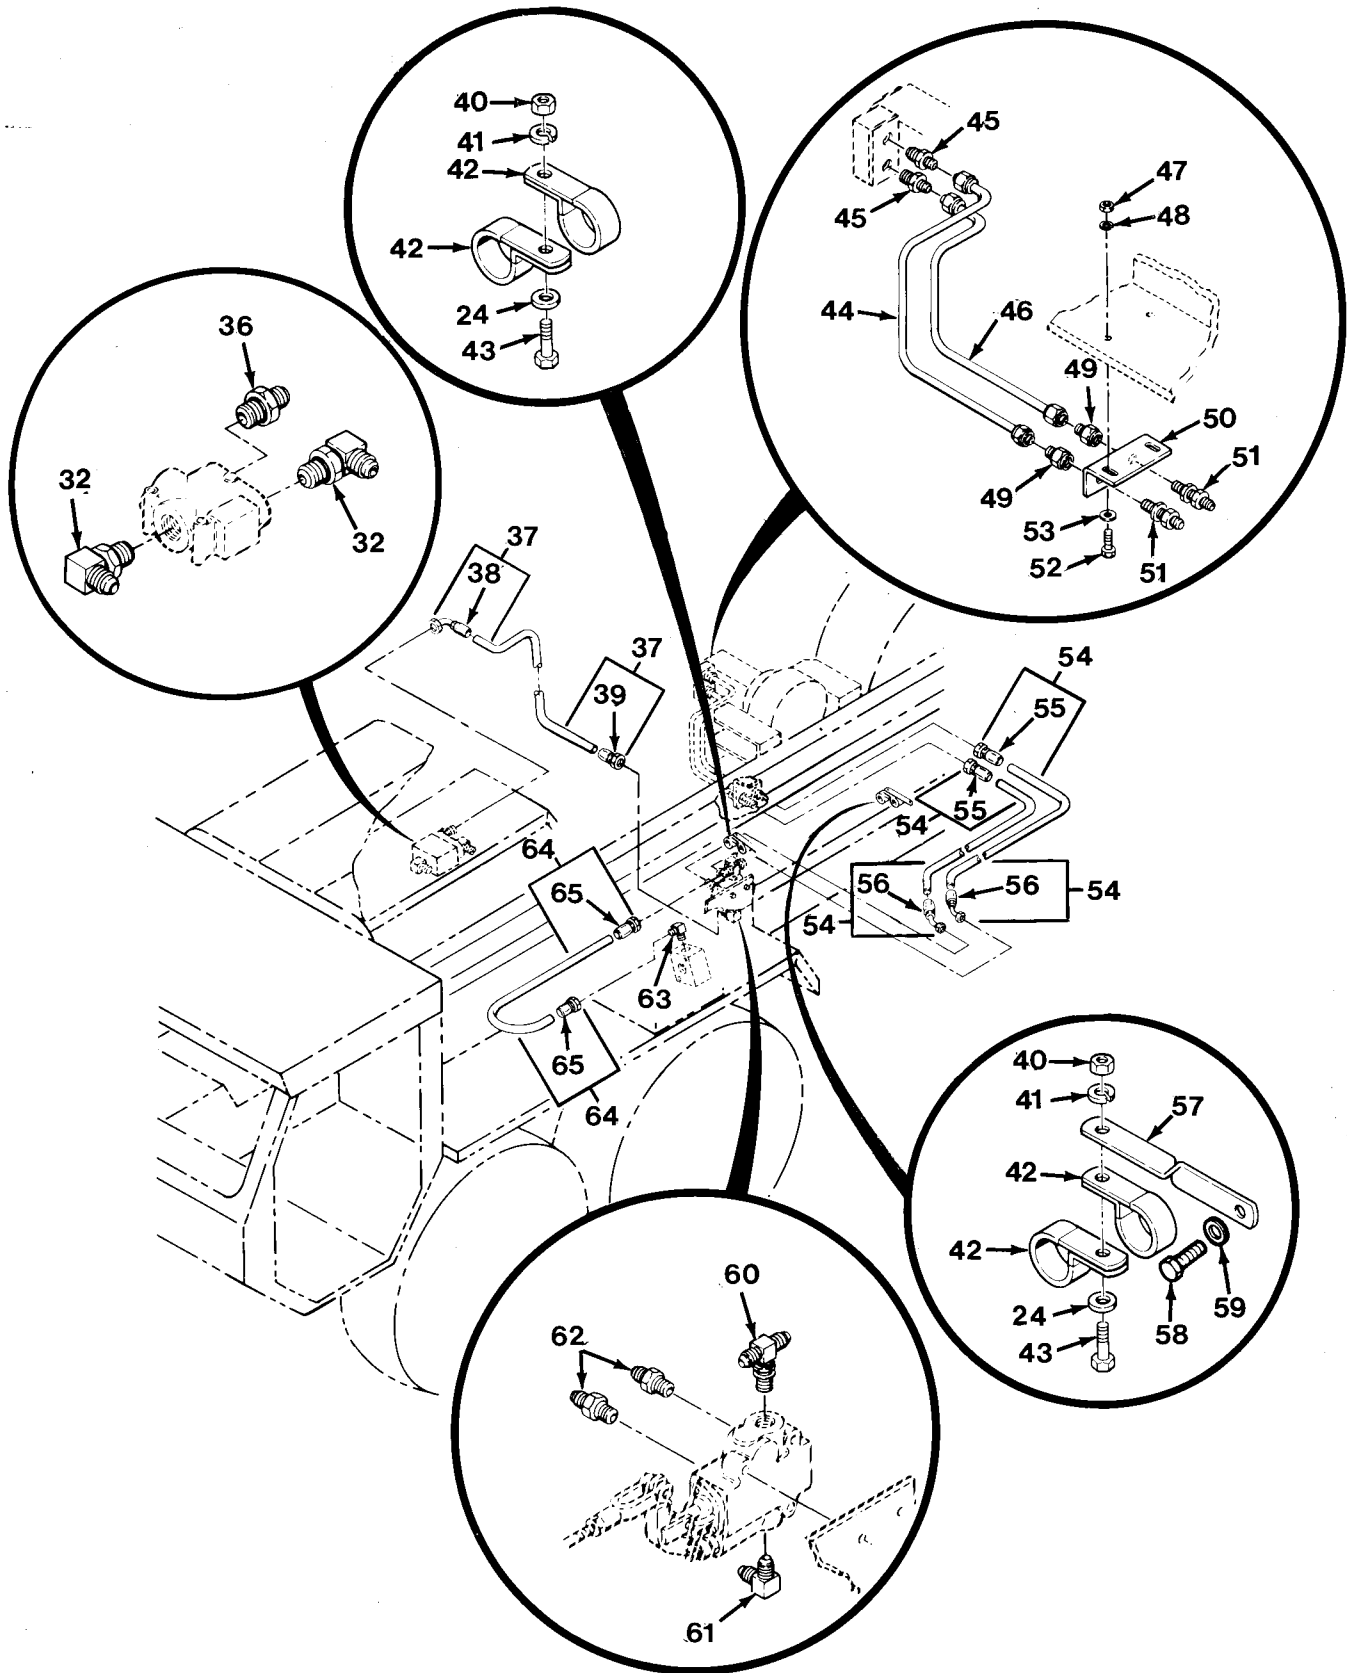

END OF FIGURE

FIG.413 HYDRAULIC LINES AND FITTINGS - M977 AND M985 WITH WINCH
(SHEET 1 OF 2)

FIG.413 HYDRAULIC LINES AND FITTINGS - M977 AND M985 WITH WINCH
(SHEET 2 OF 2)

SECTION II			TM 9-2320-279-24P		
(1)	(2)	(3)	(4)	(5)	(6)
ITEM NO	SMR CODE	CAGEC	PART NUMBER	DESCRIPTION AND USABLE ON CODES(UOC)	QTY
GROUP 2406 STRAINERS, FILTERS, LINES AND FITTINGS, ETC. FIG.413 HYDRAULIC LINES AND FITTINGS - M977 AND M985 WITH WINCH					
1	PAOZZ	01276	2027-16-12S	REDUCER,TUBE	2
				UOC:H01,H05	
2	MFOZZ	01276	FG1002KKK0480	HOSE ASSEMBLY MAKE FROM HOSE, P/N	1
				2781-12-RL	
				UOC:H01,H05	
3	PAFZZ	01276	191100H12-12S	.ADAPTER,STRAIGHT,TU	1
				UOC:H01,H05	
4	PAFZZ	01276	191113-12-12S	.ELBOW,TUBE TO HOSE	1
				UOC:H01,H05	
5	MOOOO	45152	3013521	HOSE ASSEMBLY MAKE FROM HOSE, P/N	1
				AE 372-16	
				UOC:H01,H05	
6	PAOZZ	01276	411-16S	.ADAPTER,STRAIGHT,TU	1
				UOC:H01,H05	
7	PAOZZ	01276	190265-16S	.ELBOW,TUBE TO HOSE	1
				UOC:H01,H05	
8	PAOZZ	96906	MS51500A12	ADAPTER,STRAIGHT,PI	1
				UOC:H01,H05	
9	XDOZZ	73992	6K31	COUPLING HALF,QUICK	1
				UOC:H01,H05	
10	PAOZZ	01276	FD45-1002-16-16	COUPLING HALF,QUICK	1
				UOC:H01,H05	
11	PAOZZ	96906	MS51500A16	ADAPTER,STRAIGHT,PI	1
				UOC:H01,H05	
12	PAOZZ	96906	MS51519A16	NIPPLE,BOSS	1
				UOC:H01,H05	
13	PAOZZ	45152	1376480	BRACKET,DOUBLE ANGL	1
				UOC:H01,H05	
14	PAOZZ	45152	1452610	TUBE ASSEMBLY,METAL	1
				UOC:H01,H05	
15	PAOZZ	45152	1452580	TUBE ASSEMBLY,METAL	1
				UOC:H01,H05	
16	PAOZZ	45152	1376470	BRACKET,ANGLE	1
				UOC:H01,H05	
17	PAOZZ	45152	1376460	BRACKET,DOUBLE ANGL	1
				UOC:H01,H05	
18	PAOZZ	45152	1376450	BRACKET,DOUBLE ANGL	1
				UOC:H01,H05	
19	PAOZZ	45152	1376440	BRACKET,ANGLE	1
				UOC:H01,H05	
20	PAOZZ	45152	1376430	BRACKET,DOUBLE ANGL	1
				UOC:H01,H05	
21	PAOZZ	80204	B1821BH025C250N	SCREW,CAP,HEXAGON H	7
				UOC:H01,H05	
22	PAOZZ	53790	3254-254-PP	STRAP	7
				UOC:H01,H05	