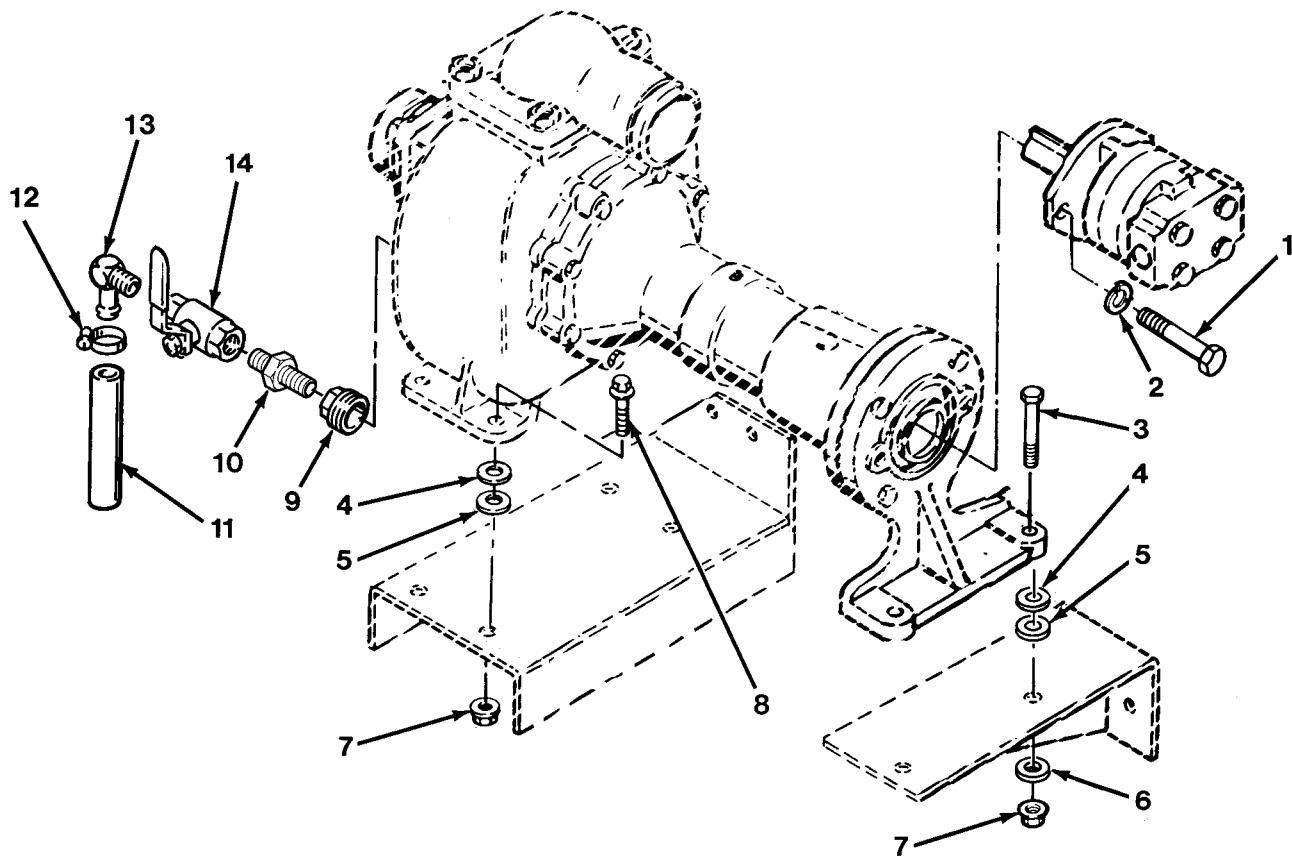

SECTION II

TM 9-2320-279-24P

(1) ITEM NO	(2) SMR CODE	(3) CAGEC CAGEC	(4) PART NUMBER	(5) DESCRIPTION AND USABLE ON CODES(UOC)	(6) QTY
GROUP 63 CONTROL PANELS AND CONTROL COMPONENTS					
GROUP 6809 RADIO TELEPHONE SYSTEM					
FIG.440 RADIO INSTALLATION					
1	PAOFF	80063	SM-D-9306843FT	CABLE ASSEMBLY,SPEC	1
2	PAOZZ	98230	ON241700	SPEECH EQUIPMENT	1
3	PAOZZ	98230	ON241780	VPA ASSEMBLY	1
4	PAOFZ	80063	SM-D-9306834FT	CABLE ASSEMBLY,SPEC	1
5	PAOFF	80063	SM-D-9306824FT	CABLE ASSEMBLY,SPEC	1
6	PAOZZ	80063	PPL4319	RADIO SET	1
7	PAOHH	80063	SC-DL-454800AND SM-D-454880	AMPLIFIER-POWER SUP	1
8	PAOFH	80063	SM-D-415990	MOUNTING	1
9	PAOZZ	80058	CX4720VRC3FT	CABLE ASSEMBLY,POWE	1
10	PAOZZ	71296	11738	GROMMET,NONMETALLIC	1
11	PAOZZ	80063	PPL914	HARDWARE KIT,ELECTR	V
12	PAOZZ	80063	SCC446180	ANTENNA TIP ASSEMBL	1
13	PAOHD	80063	SM-D-542001	ANTENNA	1
14	PAOZZ	45152	462B01	SCREW,CAP,HEXAGON H	4
15	XDOZZ	80063	SCD189023	SUPPORT ASSEMBLY	1
16	PAOZZ	96906	MS45904-68	WASHER,LOCK	8
17	PAOZZ	96906	MS90725-6	SCREW,CAP,HEXAGON H	4
18	PAOZZ	96906	MS35338-46	WASHER,LOCK	4
19	PAOZZ	96906	MS35690-604	NUT,PLAIN,HEXAGON	4
20	PAOZZ	80058	CG1773BU15FT	CABLE ASSEMBLY,RADI	1
21	PAOZZ	80058	CX-4722A/VRC15FT	CABLE ASSEMBLY,SPEC	1
22	PAOZZ	96906	MS51967-2	NUT,PLAIN,HEXAGON	4
23	PAOZZ	96906	MS35691-13	NUT,PLAIN,HEXAGON	9
24	PAOZZ	96906	MS35338-45	WASHER,LOCK	18
25	PAOZZ	80063	SC-F-930691A	INTERCONNECTING BOX	1
26	XDOFF	80063	SM-D-930686	CABLE ASSEMBLY,SPEC	1
27	PAOZZ	96906	MS90726-36	SCREW,CAP,HEXAGON H	5
28	PFOZZ	80063	SCB279936	MARKER,IDENTIFICATI	1
29	PAOZZ	80063	SC-D-884714	MOUNTING BASE,ELECT	1
30	PAOZZ	96906	MS90727-32	BOLT,MACHINE	9

END OF FIGURE

FIG.441 PRIMARY PUMP INSTALLATION