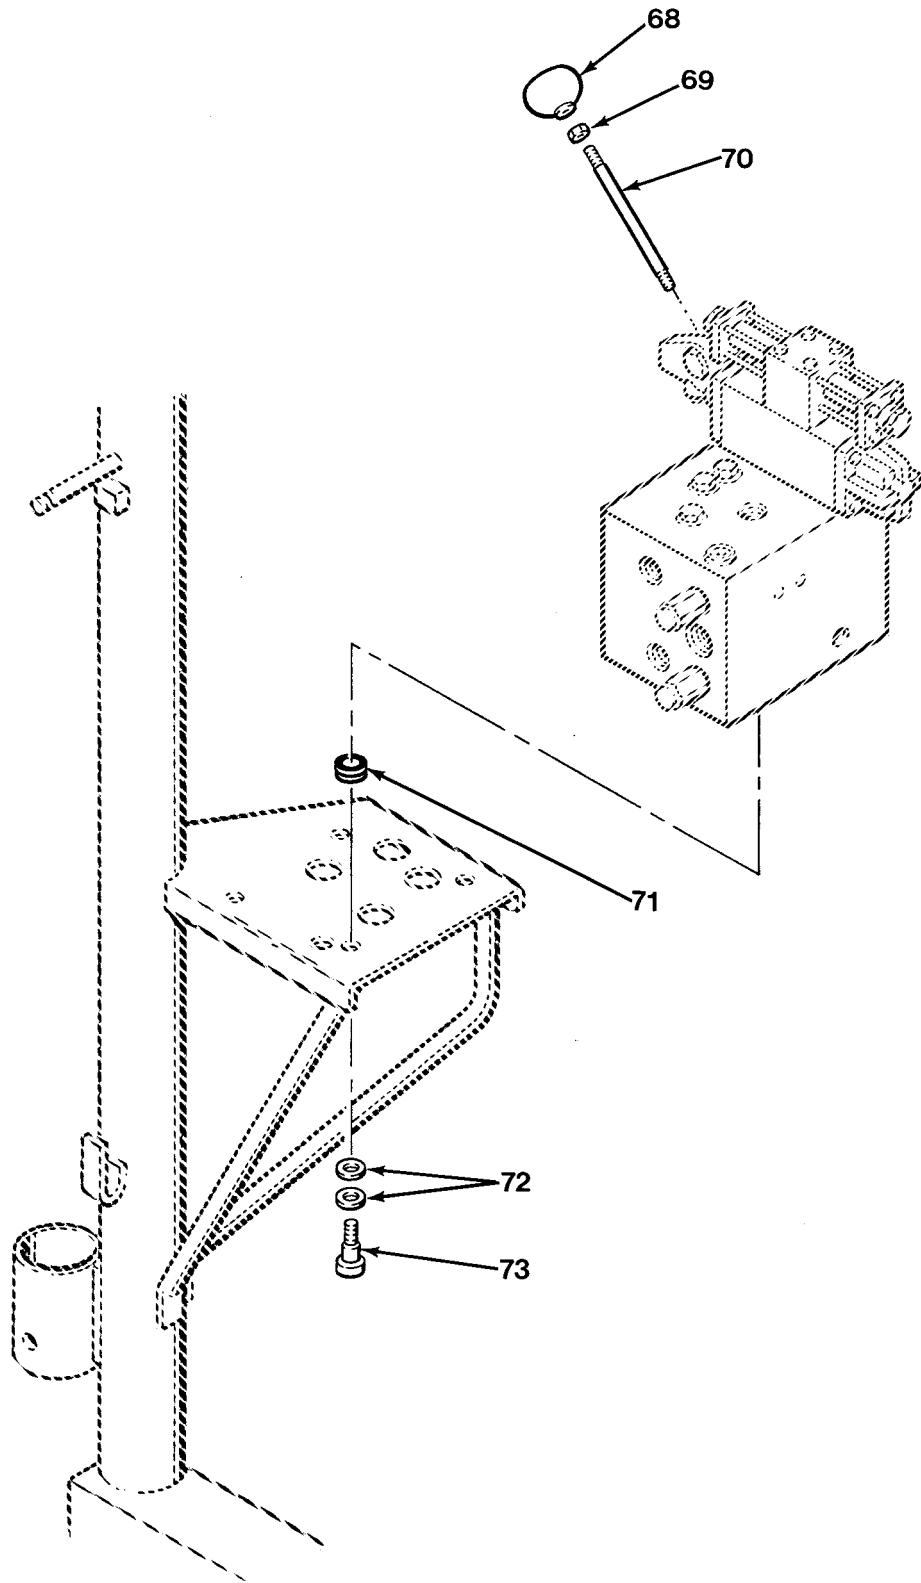

FIG.410 HEAVY DUTY WINCH MANIFOLD - M984A1 (SHEET 2 OF 3)

FIG.410 HEAVY DUTY WINCH MANIFOLD - M984A1 (SHEET 3 OF 3)