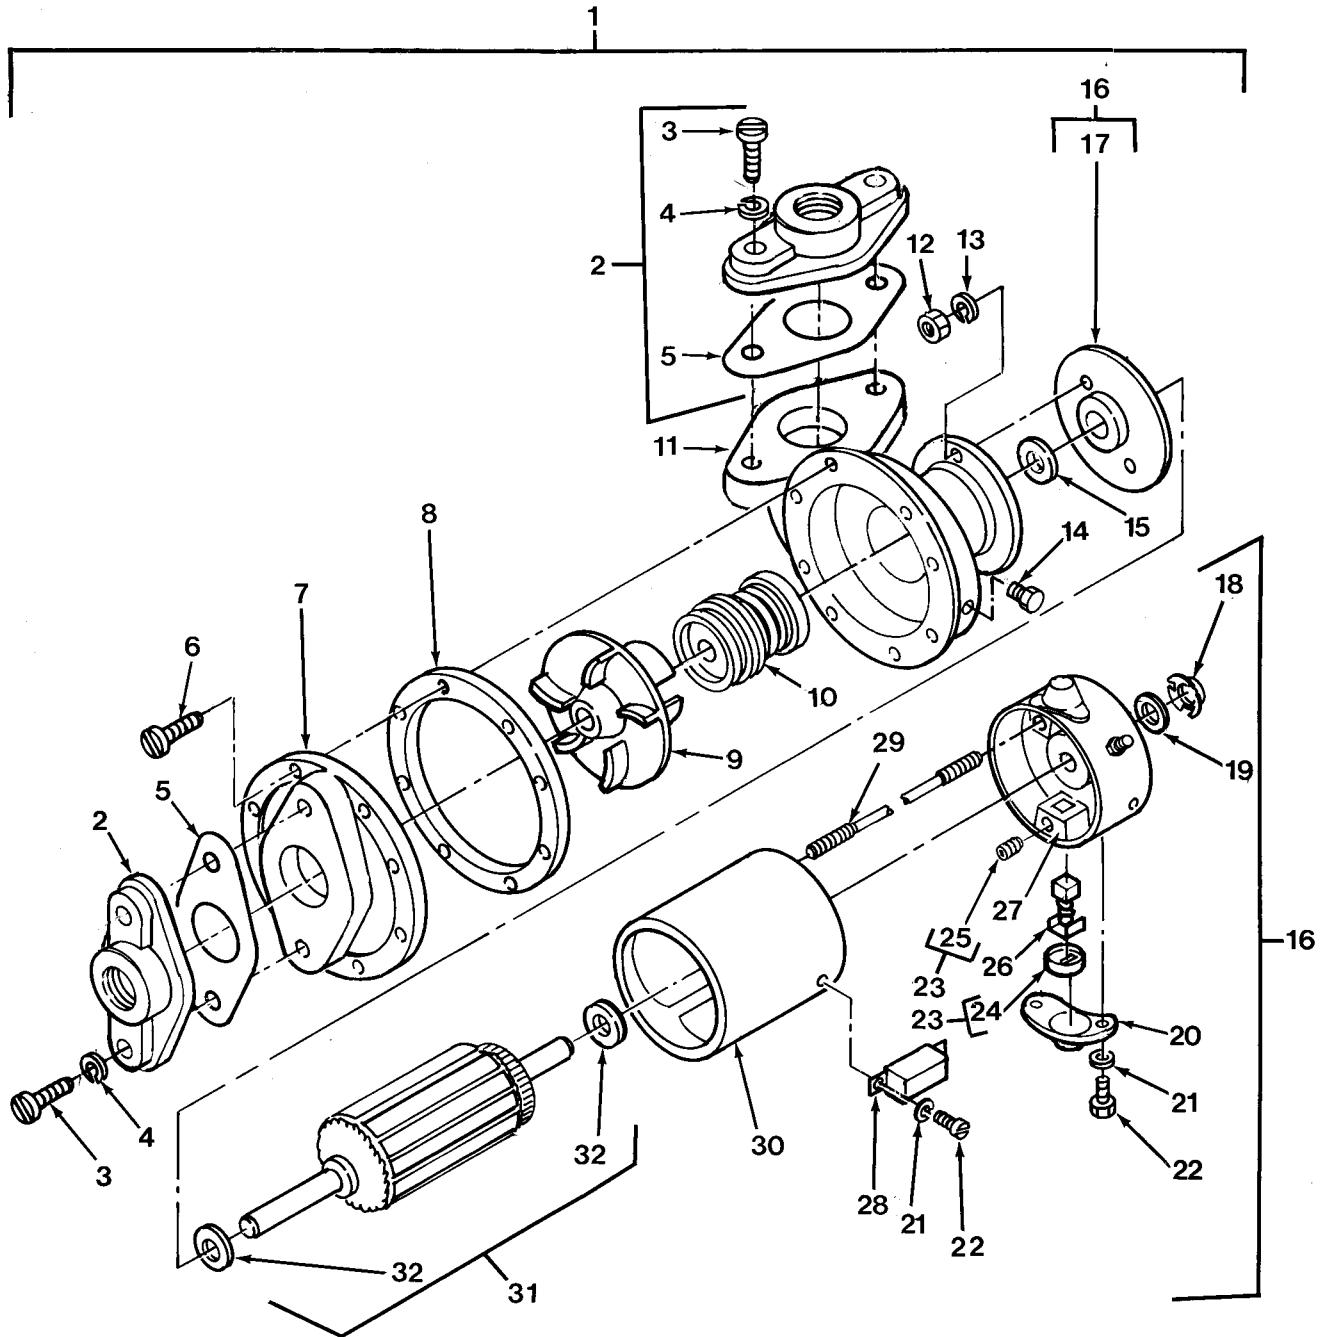

SECTION II			TM 9-2320-279-24P		
(1)	(2)	(3)	(4)	(5)	(6)
ITEM	SMR		PART		
NO	CODE	CAGEC	NUMBER	DESCRIPTION AND USABLE ON CODES(UOC)	QTY
GROUP 3303 WINTERIZATION KITS					
FIG.430 ARCTIC KIT WATER PUMP					
MOUNTING					
1	PAOZZ	45152	1614120	BOLT,MACHINE	3
2	PAOZZ	45152	1754300	SCREW,CAP,HEXAGON H	1
3	PAOZZ	45152	124658A	SPACER	1
4	PAOZZ	45152	1838450	BRACKET,MULTIPLE AN	1
5	PAOZZ	45152	1437220	NUT,SELF-LOCKING,EX	1
6	MOOZZ	45152	4TC4	RUBBER,FLAT MAKE FROM RUBBER P/N	2
				70-17-30	
7	PAOZZ	45152	1838440	BRACKET,MULTIPLE AN	1
8	PAOZZ	45152	28636AX	PLATE,MOUNTING	1
9	PAOZZ	45152	1680530	BOLT,MACHINE	1

END OF FIGURE

FIG. 431 ARCTIC KIT WATER PUMP