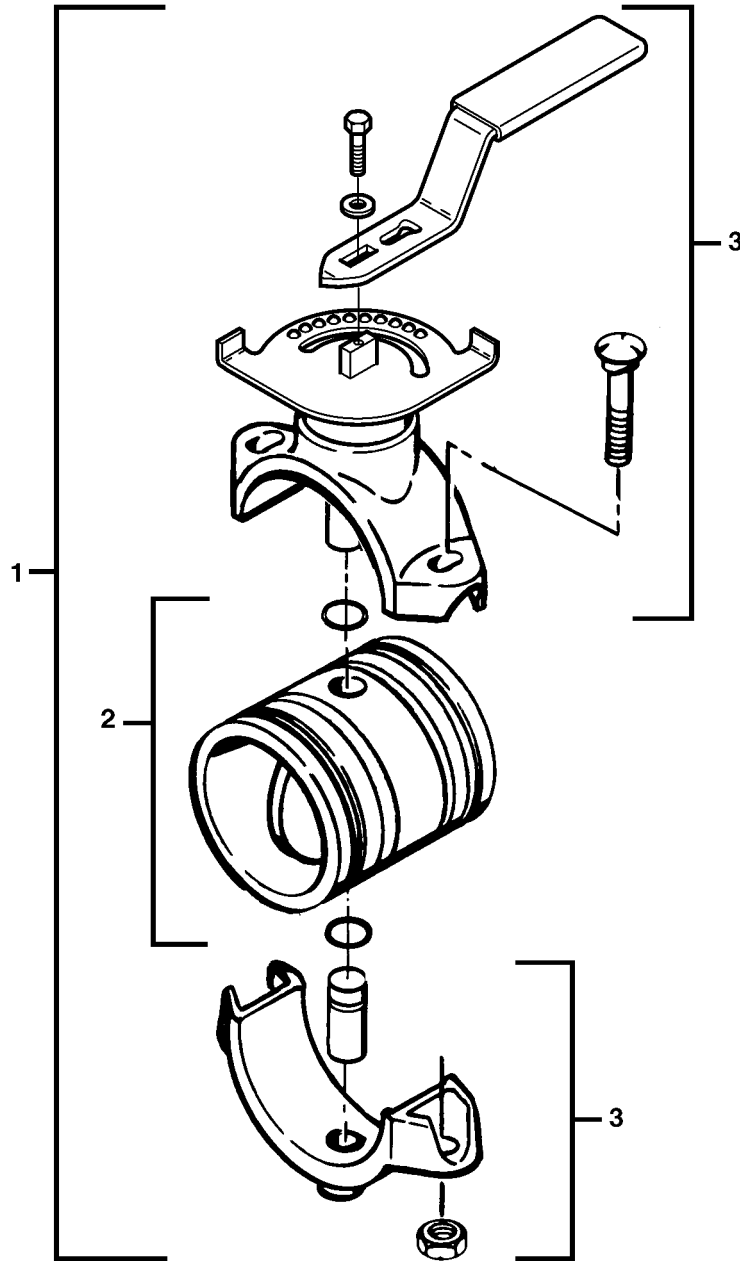

END OF FIGURE

FIG.465 V7/V8 REEL VALVE

SECTION II			TM 9-2320-279-24P, C1		
(1)	(2)	(3)	(4)	(5)	(6)
ITEM	SMR		PART		
NO	CODE	CAGEC	NUMBER	DESCRIPTION AND USABLE ON CODES(UOC)	QTY
				GROUP 7203 VALVE, FITTINGS, LINES FIG.465 V7/V8 REEL VALVE	
*	1	PAOHH 79154	V020700XT1	VALVE,BUTTERFLY	2
				UOC:H02,H07	
*	2	PAOZZ 79154	K02070001D	.KIT,BODY	1
				UOC:H02,H07	
*	3	PAOZZ 79154	K02070002B	.KIT,UPPER HOUSING	1
				UOC:H02,H07	