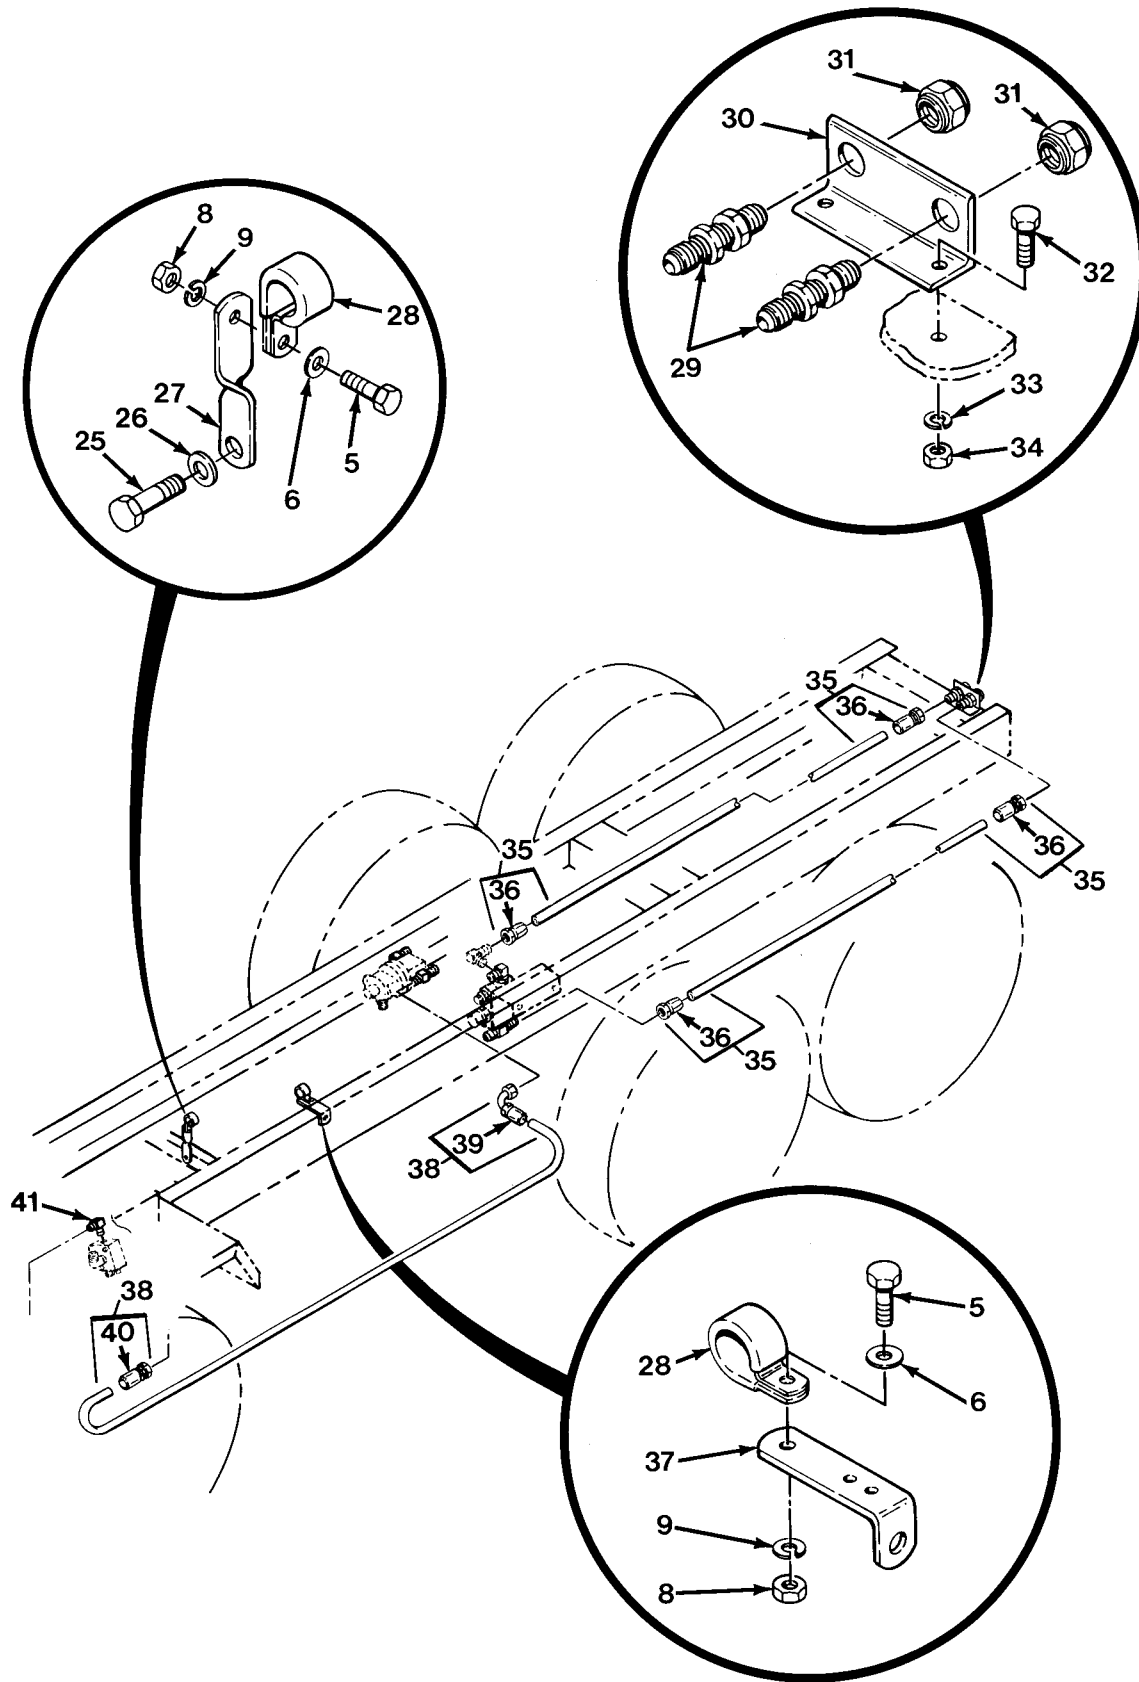

END OF FIGURE

FIG.416 HYDRAULIC LINES AND FITTINGS - M978 WITHOUT WINCH (SHEET 1 OF 2)

FIG.416 HYDRAULIC LINES AND FITTINGS - M978 WITHOUT WINCH (SHEET 2 OF 2)

SECTION II				TM 9-2320-279-24P, C02	(6)
(1)	(2)	(3)	(4)	(5)	(6)
ITEM NO	SMR CODE	CAGEC	PART NUMBER	DESCRIPTION AND USABLE ON CODES(UOC)	QTY
				GROUP 2406 STRAINERS, FILTERS, LINES AND FITTINGS, ETC. FIG.416 HYDRAULIC LINES AND FITTINGS - M978 WITHOUT WINCH	
1	PAOZZ	96906	MS51527A12	ELBOW,TUBE TO BOSS	2
				UOC:H07	
2	PAOZZ	01276	203003-12-12S	TEE,TUBE TO BOSS	2
				UOC:H07	
3	PAOZZ	96906	MS51500A6-2	ADAPTER,STRAIGHT,PI	1
				UOC:H07	
4	PAOZZ	45152	2682HX	CLAMP,LOOP	2
				UOC:H07	
5	PAOZZ	80204	N1821BH025C113N	SCREW,CAP,HEXAGON H	4
				UOC:H07	
6	PAOZZ	96906	MS27183-10	WASHER,FLAT	4
				UOC:H07	
7	PAOZZ	45152	1376470	BRACKET,ANGLE	2
				UOC:H07	
8	PAOZZ	96906	MS51967-2	NUT,PLAIN,HEXAGON	4
				UOC:H07	
9	PAOZZ	96906	MS35338-44	WASHER,LOCK	4
				UOC:H07	
* 10	MFOZZ	01276	FG1011KKK0320	HOSE ASSEMBLY MAKE FROM HOSE, P/N 2781-12-RL	1
				UOC:H07	
11	PAFZZ	01276	191112-12-12S	.ELBOW,TUBE TO HOSE	1
				UOC:H07	
12	PAFZZ	01276	191100H12-12S	.ADAPTER,STRAIGHT,TU	1
				UOC:H07	
13	PAOZZ	01276	202702-10-12S	ADAPTER,STRAIGHT,TU	1
				UOC:H07	
14	PAOZZ	01276	2062-10-12S	ELBOW,TUBE TO BOSS	1
				UOC:H07	
15	MFOZZ	01276	FG1556KKK0270	HOSE ASSEMBLY MAKE FROM HOSE, P/N 2781-12-RL	1
				UOC:H07	
16	PAFZZ	01276	191100H12-12S	.ADAPTER,STRAIGHT,TU	1
				UOC:H07	
17	PAFZZ	01276	191112-12-12S	.ELBOW,TUBE TO HOSE	1
				UOC:H07	
18	PAOZZ	96906	MS51500A6-6	ADAPTER,STRAIGHT,PI	1
				UOC:H07	
19	MFOZZ	01276	FG1556GGG1670	HOSE ASSEMBLY MAKE FROM HOSE, P/N 2781-6	1
				UOC:H07	
* 20	PAFZZ	01276	1SA 6FJ6	.NIPPLE	1
				UOC:H07	
* 21	PAFZZ	01276	ISB6	.SOCKET	1
				UOC:H07	
* 22	PAFZZ	01276	1SA6FJB6-1SB6	.ELBOW,TUBE TO HOSE	1
				UOC:H07	