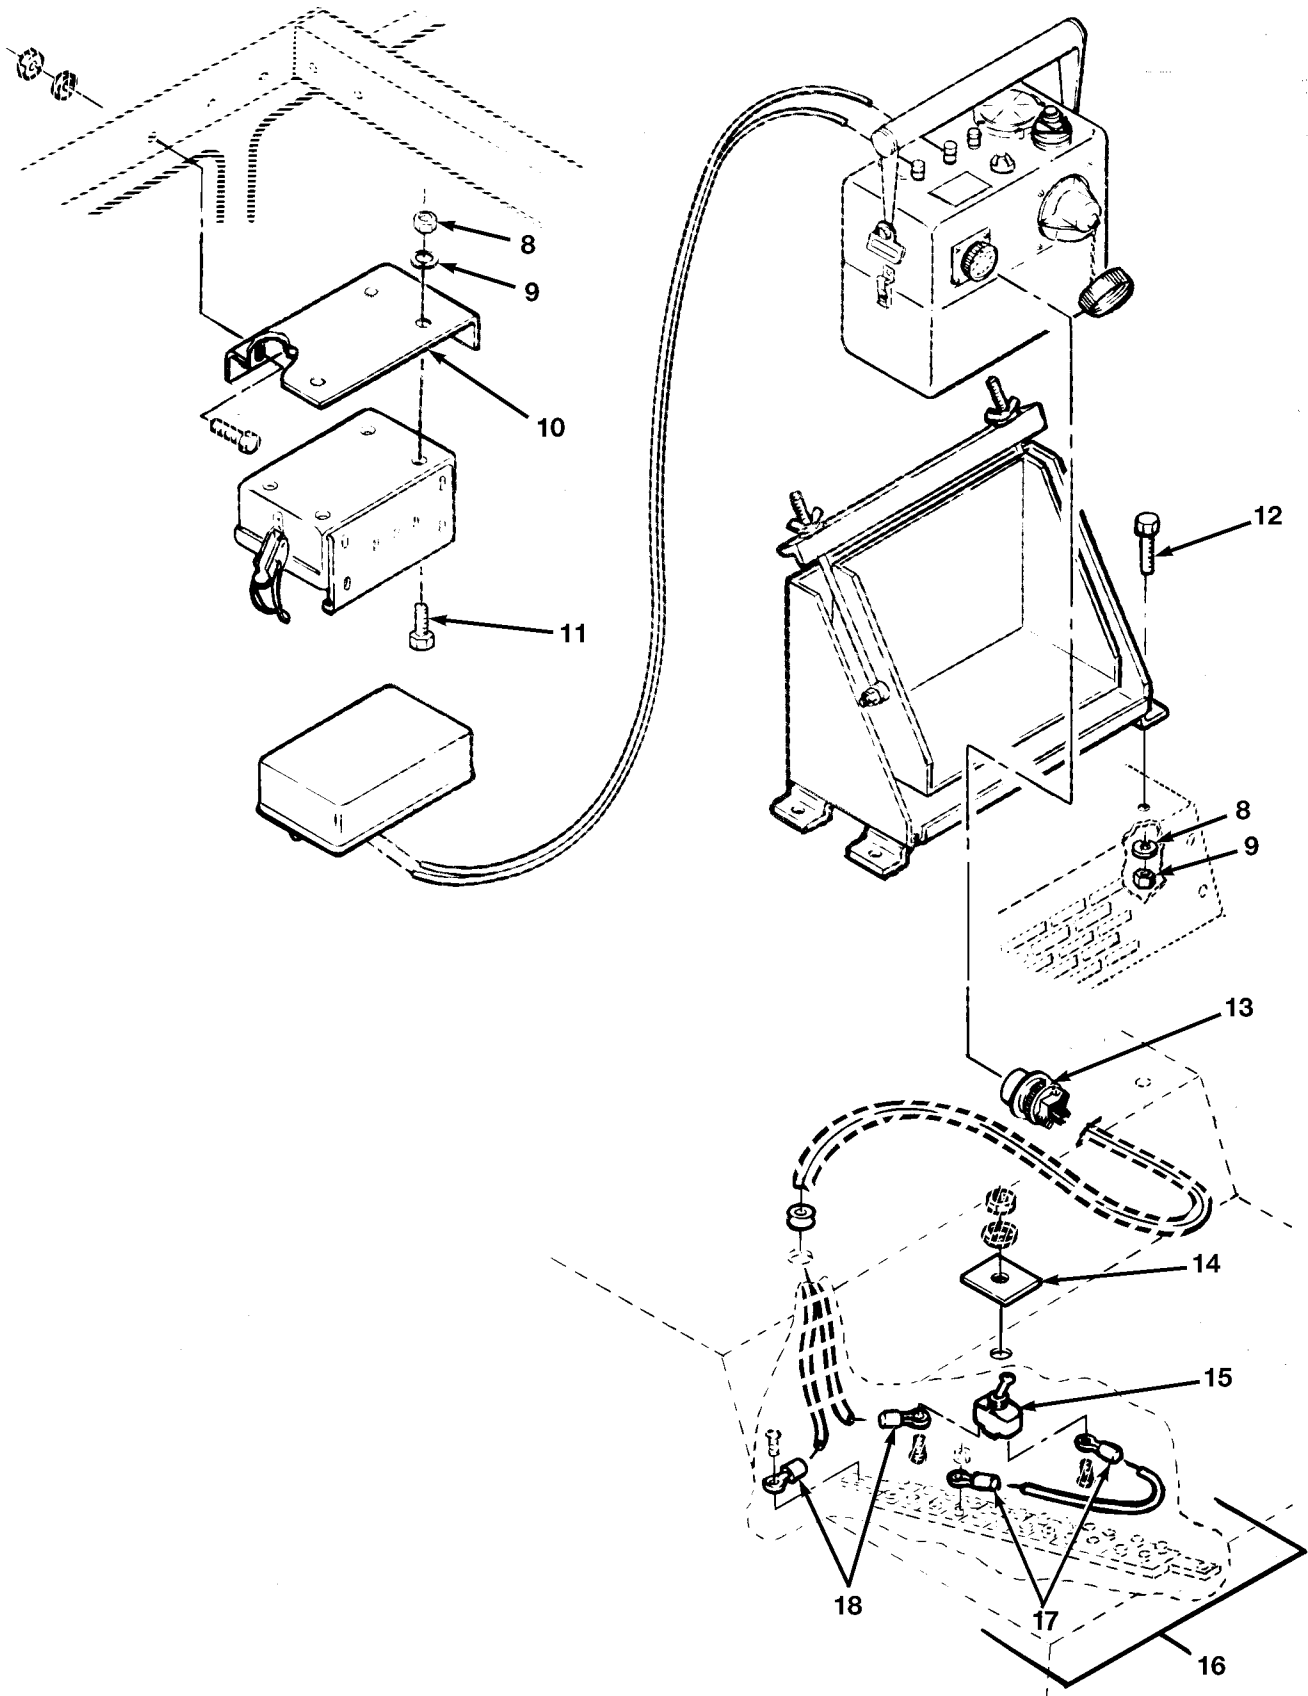

FIG.473 M8 CHEMICAL ALARM INSTALLATION (SHEET 1 OF 2)

FIG.473 M8 CHEMICAL ALARM INSTALLATION (SHEET 2 OF 2)

SECTION II			TM 9-2320-279-24P		
(1)	(2)	(3)	(4)	(5)	(6)
ITEM NO	SMR CODE	CAGEC	PART NUMBER	DESCRIPTION AND USABLE ON CODES(UOC)	QTY
GROUP 9131 CHEMICAL AGENT ALARMS FIG.473 M8 CHEMICAL ALARM INSTALLATION					
1	PBOOO	19207	5705589	CHEMICAL ALARM KIT HEMTT	1
2	PAOFF	81361	D5-15-4826	.ALARM UNIT,CHEMICAL	1
3	PAOZZ	45152	1376150W	.WIRING HARNESS,BRAN	1
4	PAOZA	81361	D5-15-4400	.DETECTOR UNIT,CHEMI	1
5	PAOZZ	81361	E5-15-5300	.MOUNTING KIT,CHEMIC	1
6	PAOOO	45152	1376140	.WIRING HARNESS	1
7	PAOZZ	61510	653	.GROMMET,NOMETALLIC	1
8	PAOZZ	96906	MS51967-2	.NUT,PLAIN,HEXAGON	8
9	PAOZZ	96906	MS35338-44	.WASHER,LOCK	8
10	PAOZZ	45152	1369390	.BRACKET,ANGLE	1
11	PAOZZ	96906	MS90725-6	.SCREW,CAP,HEXAGON H	4
12	PAOZZ	96906	MS90725-5	.SCREW,CAP,HEXAGON H	4
13	PAOZZ	96906	MS3476W14-5S	.CONNECTOR,PLUG,ELEC	1
14	PAOZZ	45152	1371350	.PLATE,INSTRUCTION	1
15	PAOZZ	96906	MS24658-22G	.SWITCH,TOGGLE	1
16	MOOZZ	45152	3014558	.WIRE ASSEMBLY MAKE FROM WIRE, P/N ... 1244FX	1
17	PAOZZ	96906	MS25036-108	..TERMINAL,LUG	2
18	PAOZZ	96906	MS25036-145	.TERMINAL,LUG	2