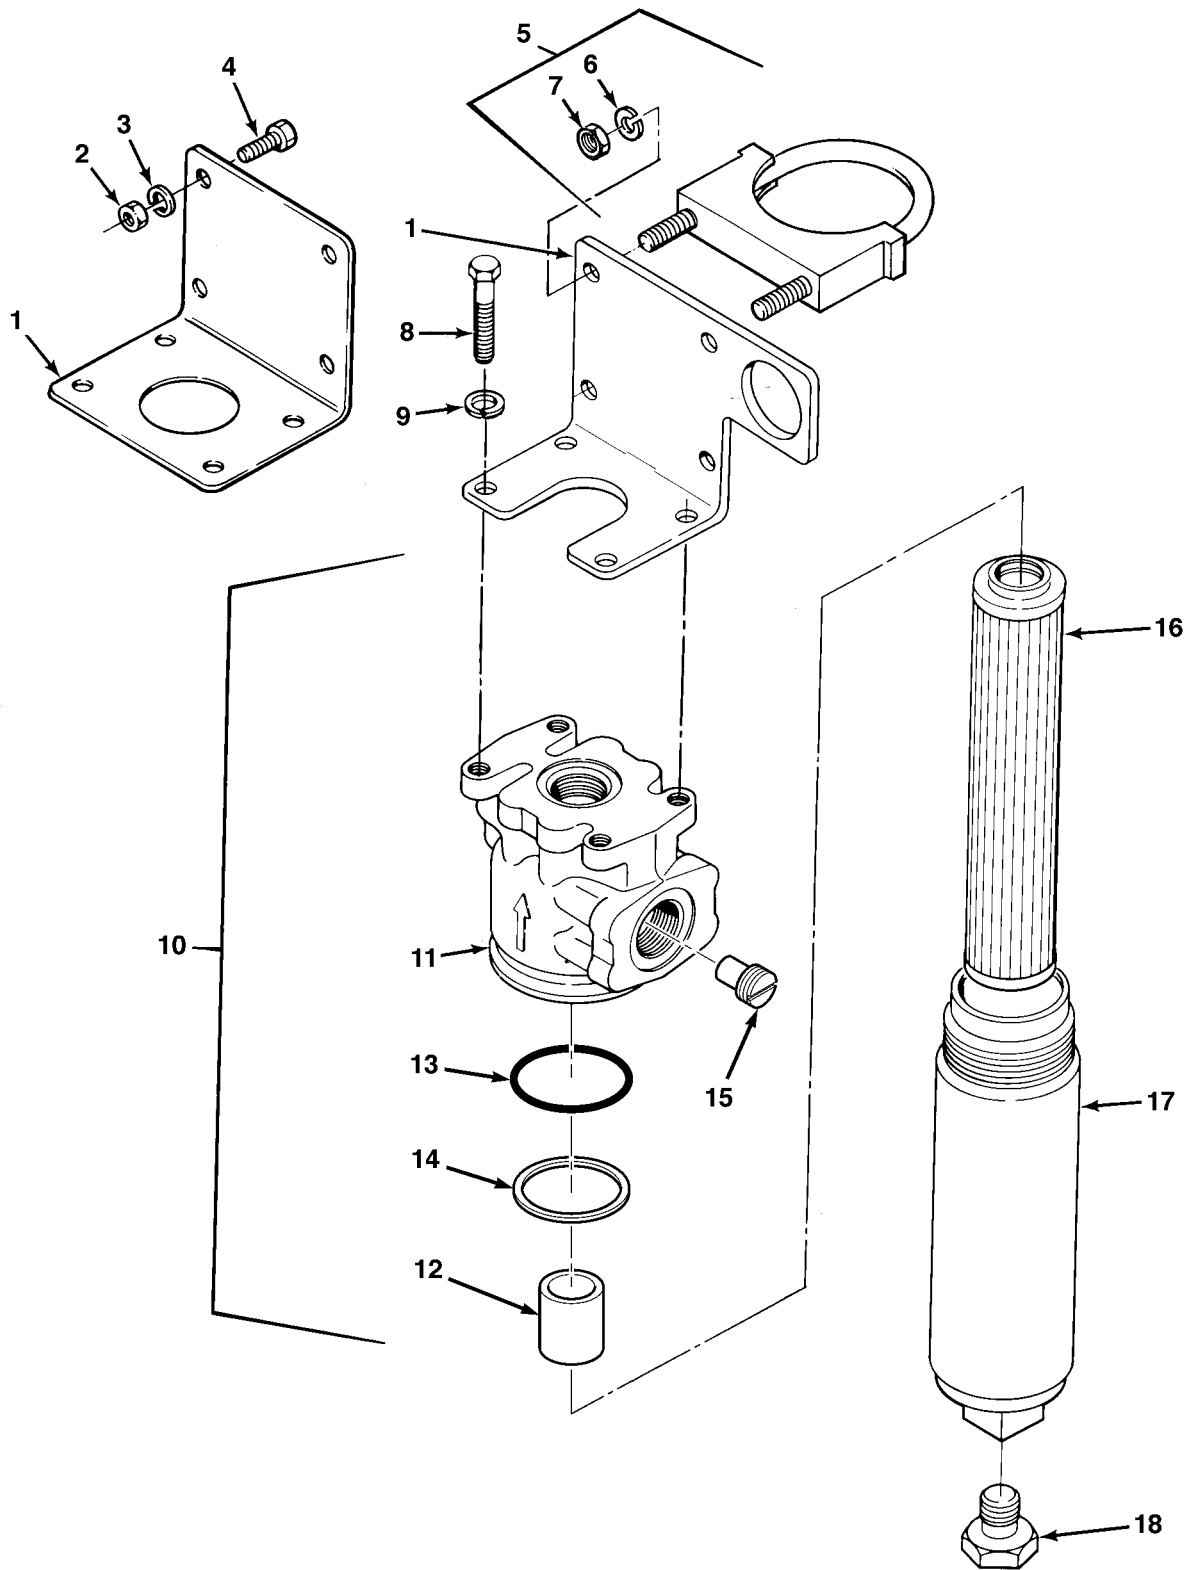

FIG.412A CRANE HYDRAULIC FILTER - M977, M984A1 AND M985

SECTION II			TM 9-2320-279-24P, C02		(6)
(1)	(2)	(3)	(4)	(5)	(6)
ITEM NO	SMR CODE	CAGEC	PART NUMBER	DESCRIPTION AND USABLE ON CODES(UOC)	QTY
GROUP 2406 STRAINERS, FILTERS, LINES AND FITTINGS, ETC. FIG.412A CRANE HYDRAULIC FILTER - M977, M984A1 AND M985					
1	PAOZZ	45152	1452760	BRACKET,ANGLE UOC:H01,H05,H06,H09	1
1	PAOZZ	45152	1475220	BRACKET,ANGLE UOC:H40	1
2	PAOZZ	96906	MS35690-604	NUT,PLAIN,HEXAGON UOC:H40	4
3	PAOZZ	23382	4303	WASHER,LOCK UOC:H40	4
4	PAOZZ	80204	B1821BH038C113N	SCREW,CAP,HEXAGON H UOC:H40	4
5	PAOZZ	45152	1455800	CLAMP,LOOP UOC:H01,H05,H06,H09	2
6	PAOZZ	96906	MS35338-46	.WASHER,LOCK UOC:H01,H05,H06,H09	2
7	PAOZZ	96906	MS51967-8	.NUT,PLAIN,HEXAGON UOC:H01,H05,H06,H09	2
8	PAOZZ	45152	316BX1	SCREW,CAP,HEXAGON H UOC:H01,H05,H06,H09	4
9	PAOZZ	96906	MS35338-47	WASHER,LOCK UOC:H01,H05,H06,H09	4
10	PAOOO	08832	EF50-G1454A	FILTER,FLUID UOC:CBT,CBW,H01,H05,H06,H09,H40	1
11	XAOZZ	08832	LFT-1453	.HEAD UOC:H01,H05,H06,H09,H40	1
12	PFOZZ	08832	LFT-1362	.BUSHING UOC:H01,H05,H06,H09,H40	1
*	13	PAOZZ	08832	DF-681 .PACKING,PREFORMED UOC:H01,H05,H06,H09,H40	1
14	PAOZZ	08832	DF-779	.RING,BACKUP UOC:H01,H05,H06,H09,H40	1
15	PAOZZ	08832	A-TF-882	.VALVE ASSY, BYPASS UOC:H01,H05,H06,H09,H40	1
16	PAOZZ	08832	G1482	.FILTER ELEMENT,FLUI UOC:H01,H05,H06,H09,H40	1
*	17	XAOZZ	08832	LFT-1455 .BOWL UOC:H01,H05,H06,H09,H40	1
18	PAOZZ	08832	A-600-4	.PLUG UOC:H01,H05,H06,H09,H40	1

END OF FIGURE