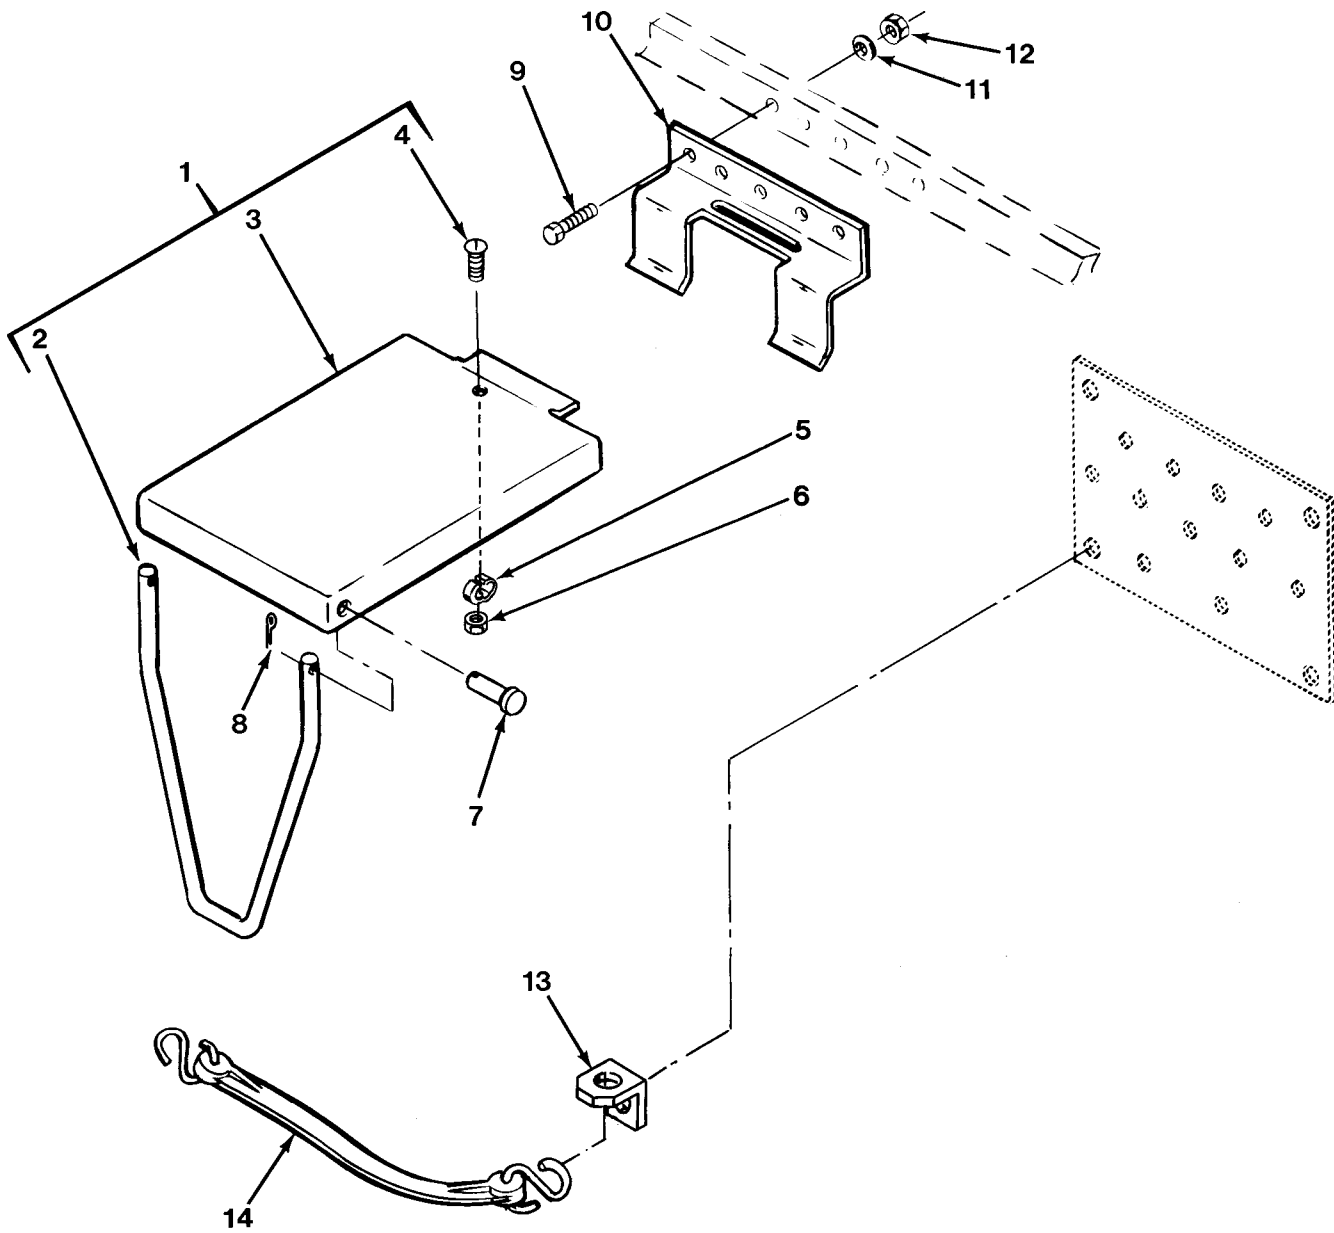

END OF FIGURE

FIG. 432 MACHINE GUN OPERATOR'S PLATFORM

SECTION II			TM 9-2320-279-24P		
(1)	(2)	(3)	(4)	(5)	(6)
ITEM	SMR		PART	DESCRIPTION AND USABLE ON CODES(UOC)	QTY
NO	CODE	CAGEC	NUMBER		
				GROUP 34 ARMAMENT AND SIGHTING AND FIRE CONTROL (ELECTRIC/ELECTRONIC) MATERIEL	
				GROUP 3401 PRIMARY ARMAMENT FIG.432 MACHINE GUN OPERATOR'S PLATFORM	
1	PFOOO	45152	1328560U	PLATFORM, TAILGATE, V	1
2	PFOZZ	45152	1326720W	.FRAME SECTION, STRUC	1
3	PFOZZ	45152	1326690W	.PLATFORM ASSEMBLY	1
4	PAOZZ	45152	59028AX	.SCREW, MACHINE	1
5	PAOZZ	97084	225L	.CLIP, SPRING TENSION	1
6	PAOZZ	96906	MS21083N3	.NUT, SELF-LOCKING, HE	1
7	PAOZZ	45152	196AX	.PIN, STRAIGHT, HEADED	2
8	PAOZZ	96906	MS24665-351	.PIN, COTTER	2
9	PAOZZ	45152	41759AX	SCREW, MACHINE	5
10	PFOZZ	45152	1326700	SUPPORT, PLATFORM	1
11	PAOZZ	96906	MS27183-10	WASHER, FLAT	5
12	PAOZZ	72962	21NE-040	NUT, SELF-LOCKING, HE	5
13	PFOZZ	45152	1379730	BRACKET, ANGLE	1
14	PAOZZ	13435	13013	STRAP, RUBBER, TIE-DO	1