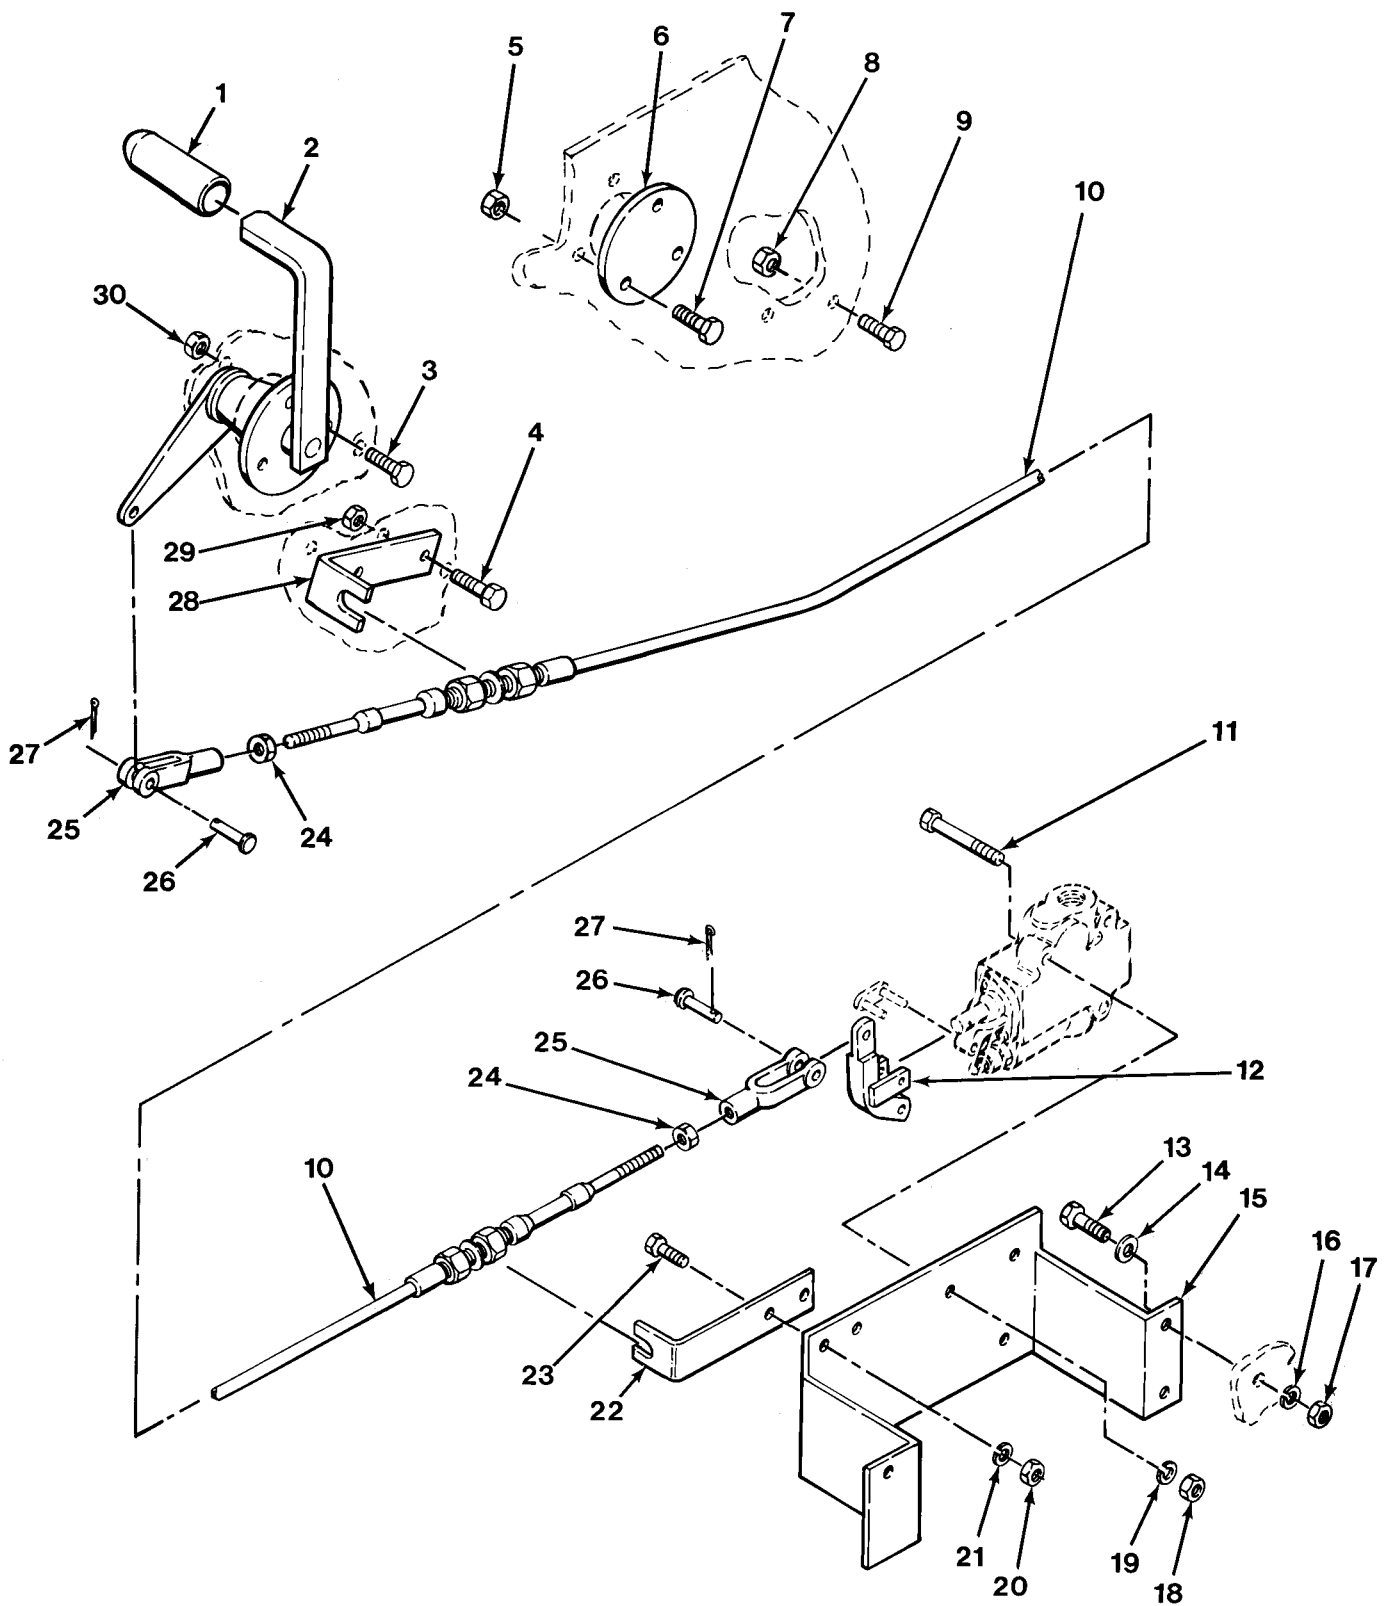

SECTION II			TM 9-2320-279-24P		
(1)	(2)	(3)	(4)	(5)	(6)
ITEM NO	SMR CODE	CAGEC	PART NUMBER	DESCRIPTION AND USABLE ON CODES(UOC)	QTY
GROUP 24 HYDRAULIC AND FLUID SYSTEMS GROUP 2402 MANIFOLD AND/OR CONTROL VALVES FIG.403 PRESSURE RELIEF VALVE - M983					
1	PAOFF	77521	MRB-040-FFAH-54M -3000 PSI	VALVE,SAFETY RELIEF	1
2	KFFZZ	10129	406565	.PACKING,PREFORMED PART OF KIT P/N ... 711201 UOC:H03	1
3	PAFZZ	10129	356759	.SEAT,VALVE	1
4	XDFZZ	10129	784917	.DISK,VALVE	1
5	KFFZZ	10129	406636	.PACKING,PREFORMED PART OF KIT P/N ... 711201 UOC:H03	1
6	KFFZZ	10129	406775	.RETAINER,PACKING PART OF KIT P/N 711201 UOC:H03	1
7	PAFZZ	10129	493316	.SPRING,HELICAL,COMP	1
8	PAFZZ	10129	356267	.SEAT,HELICAL COMPRE	1
9	KFFZZ	10129	406555	.PACKING,PREFORMED PART OF KIT P/N ... 711201 UOC:H03	1
10	XDFZZ	10129	360612	.PLUG,VALVE,SINGLE R	1
11	PAFZZ	10129	491674	.SETSCREW	1
12	PAFZZ	10129	408857	.SCREW,SELF-LOCKING	1
13	XDFZZ	10129	406351	.VALVE,PLUG	1
14	XAFZZ	10129	360586	.BODY,VALVE	1
15	PAOZZ	96906	MS90725-67	SCREW,CAP,HEXAGON H	2
16	PAOZZ	78500	S-268-1	BOLT,MACHINE	2
17	PAOZZ	45152	1354800	BRACKET,DOUBLE ANGL	1
18	PAOZZ	96906	MS35338-46	WASHER,LOCK	4
19	PAOZZ	96906	MS35690-604	NUT,PLAIN,HEXAGON	4

END OF FIGURE

FIG.404 SELF RECOVERY WINCH CONTROL VALVE MOUNTING