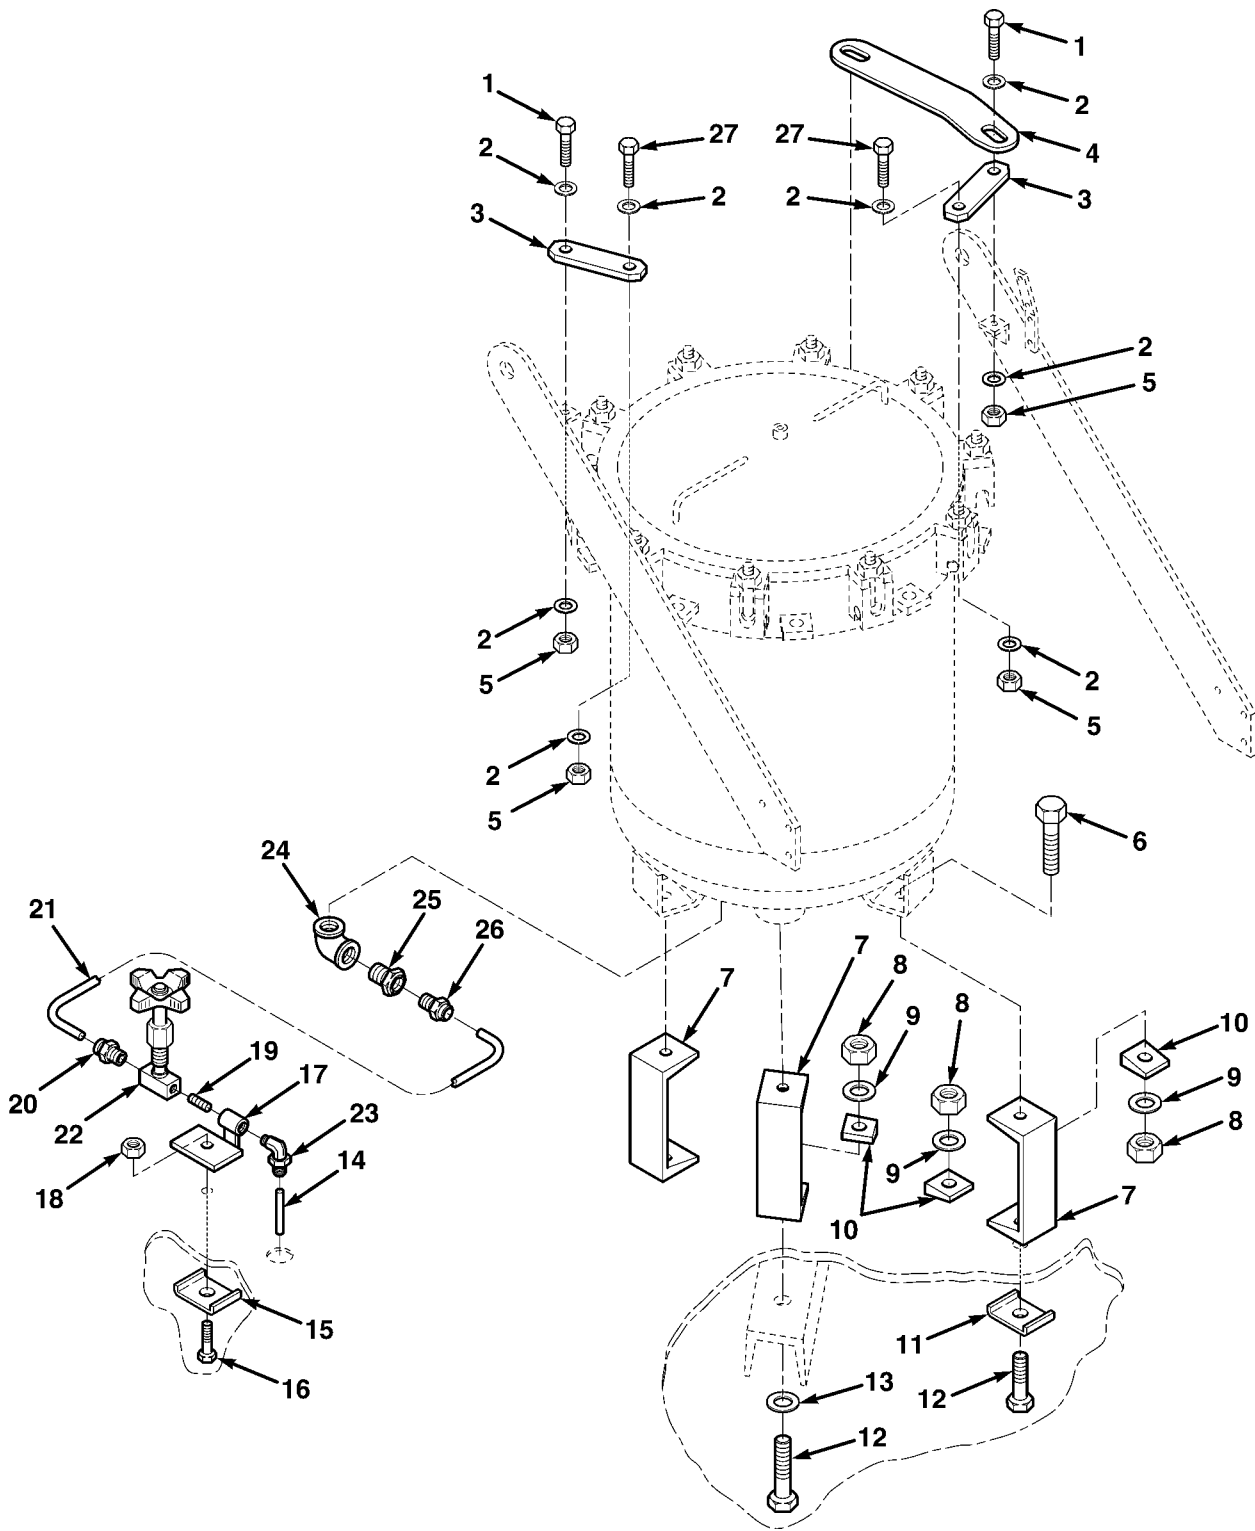

END OF FIGURE

FIG.437 FILTER-SEPARATOR INSTALLATION - M978

SECTION II			TM 9-2320-279-24P, C1		(6)
(1)	(2)	(3)	(4)	(5)	(6)
ITEM NO	SMR CODE	CAGEC	PART NUMBER	DESCRIPTION AND USABLE ON CODES(UOC)	QTY
GROUP 56 FILTERS, SEPARATORS, AND PURIFIERS GROUP 5600 FUEL, WATER AIR, FILTER/SEPARATION OR PURIFIER ASSEMBLY FIG.437 FILTER-SEPARATOR INSTALLATION - M978					
1	PAOZZ	80204	B1821BH063C175N	SCREW,CAP,HEXAGON H	2
				UOC:H02,H07	
*	2	PAOZZ	96906 MS27183-2	WASHER,FLAT	4
				UOC:H02,H07	
*	3	PAOZZ	45152 2249020	PLATE,MENDING	2
				UOC:H02,H07	
*	4	PAOZZ	45152 2247040	BRACKET,MOUNTING	1
				UOC:H02,H07	
*	5	PAOZZ	96906 MS51922-49	NUT,SELF-LOCKING,HE	2
				UOC:H02,H07	
*	6	XAOZZ	80204 B1821BH050C200N	SCREW,CAP,HEXAGON H	3
				UOC:H02,H07	
*	7	PFOZZ	17566 45B003	STAND,FILTER SEPARA	3
				UOC:H02,H07	
*	8	PAOZZ	96906 MS51922-33	NUT,SELF-LOCKING,HE	6
				UOC:H02,H07	
*	9	PAOZZ	96906 MS35338-48	WASHER,LOCK	6
				UOC:H02,H07	
*	10	PAOZZ	17566 45A115-P39	WASHER,BEVEL	6
				UOC:H02,H07	
*	11	PAOZZ	17566 45A110-P4	BRACKET,MOUNTING	2
				UOC:H02,H07	
*	12	PAOZZ	96906 MS51095-420	SCREW,CAP,HEXAGON H	3
				UOC:H02,H07	
*	13	PAOZZ	96906 MS27183-18	WASHER,FLAT	1
				UOC:H02,H07	
*	14	MOOZZ	17566 45A230-P5	TUBE,METALLIC MAKE FROM HOSE, P/N	1
				2575-4	
				UOC:H02,H07	
*	15	PAOZZ	17566 45A110-P1	PLATE,MENDING	1
				UOC:H02,H07	
*	16	PAOZZ	80204 B1821BH038C200N	SCREW,CAP,HEXAGON H	1
				UOC:H02,H07	
*	17	PAOZZ	17566 45A230-P7	COUPLING,PIPE	1
				UOC:H02,H07	
*	18	PAOZZ	96906 MS51922-17	NUT,SELF-LOCKING,HE	1
				UOC:H02,H07	
*	19	PAOZZ	96906 MS51846-1	NIPPLE,PIPE	1
				UOC:H02,H07	
*	20	PAOZZ	17566 45A216-P2	REDUCER,PIPE	1
				UOC:H02,H07	