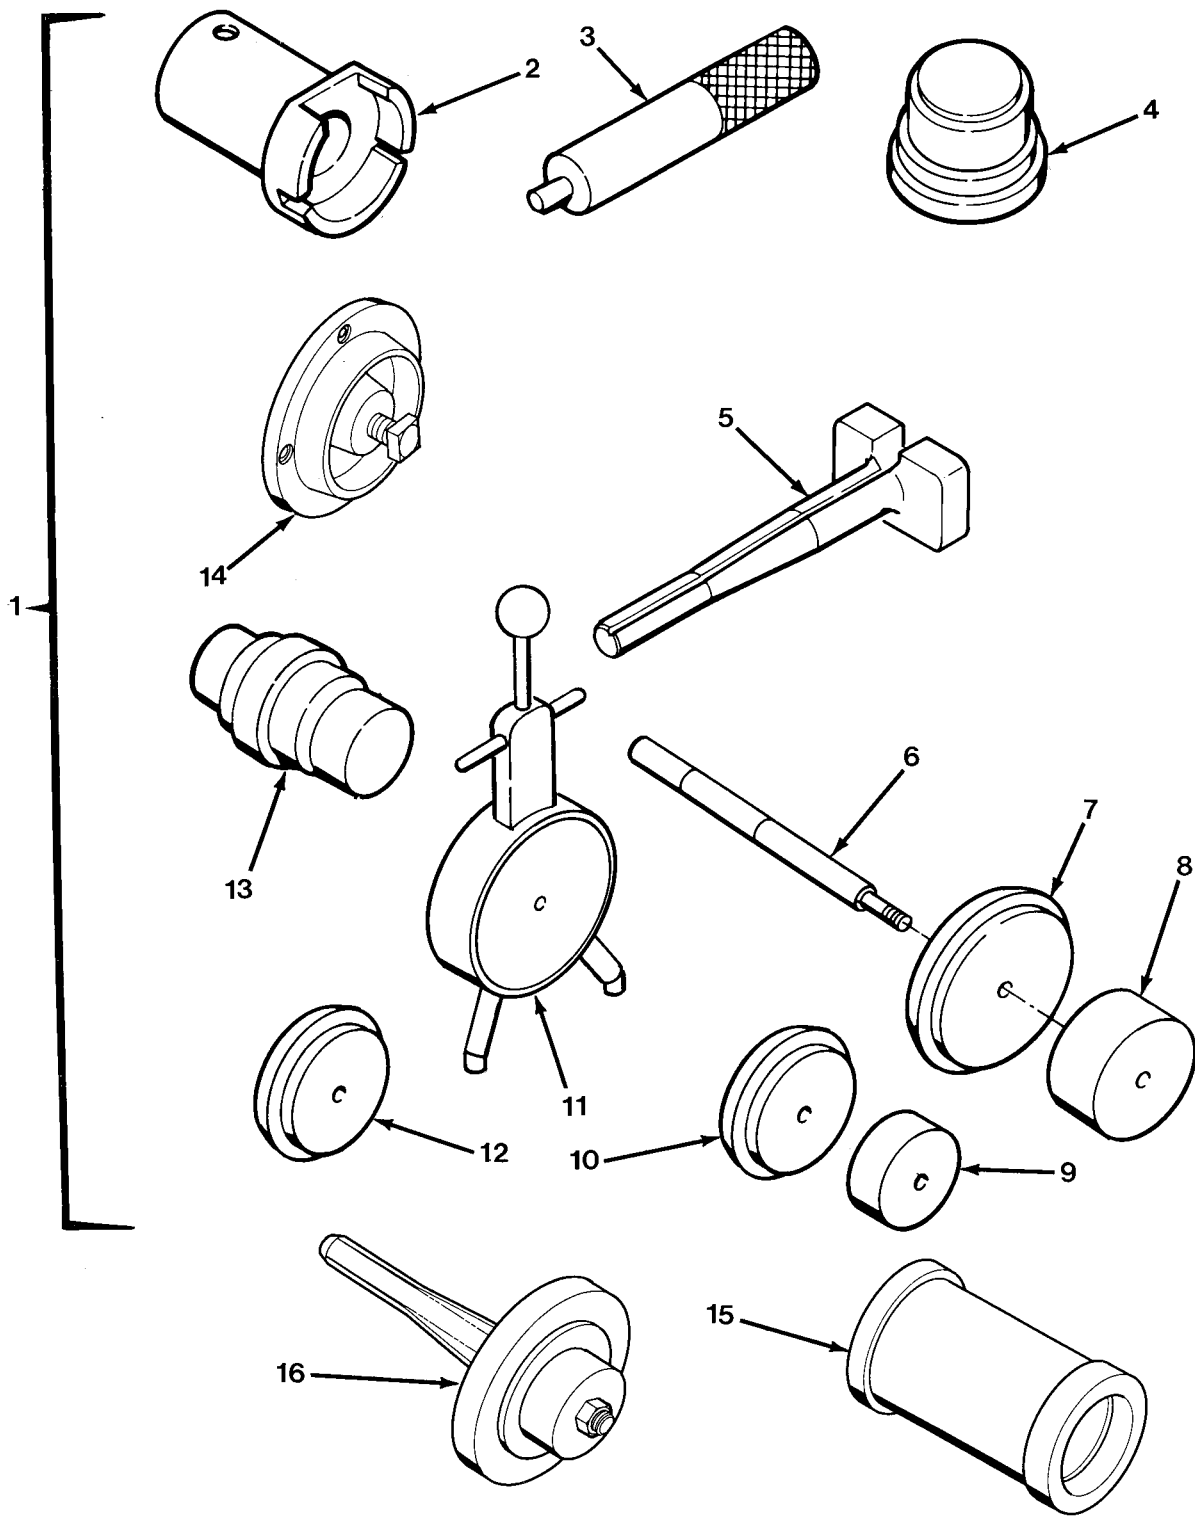

END OF FIGURE

FIG.473 M8 CHEMICAL ALARM INSTALLATION (SHEET 1 OF 2)

FIG.473 M8 CHEMICAL ALARM INSTALLATION (SHEET 2 OF 2)

SECTION II			TM 9-2320-279-24P		
(1)	(2)	(3)	(4)	(5)	(6)
ITEM NO	SMR CODE	CAGEC	PART NUMBER	DESCRIPTION AND USABLE ON CODES(UOC)	QTY
GROUP 9131 CHEMICAL AGENT ALARMS FIG.473 M8 CHEMICAL ALARM INSTALLATION					
1	PBOOO	19207	5705589	CHEMICAL ALARM KIT HEMTT	1
2	PAOFF	81361	D5-15-4826	.ALARM UNIT,CHEMICAL	1
3	PAOZZ	45152	1376150W	.WIRING HARNESS,BRAN	1
4	PAOZA	81361	D5-15-4400	.DETECTOR UNIT,CHEMI	1
5	PAOZZ	81361	E5-15-5300	.MOUNTING KIT,CHEMIC	1
6	PAOOO	45152	1376140	.WIRING HARNESS	1
7	PAOZZ	61510	653	.GROMMET,NOMETALLIC	1
8	PAOZZ	96906	MS51967-2	.NUT,PLAIN,HEXAGON	8
9	PAOZZ	96906	MS35338-44	.WASHER,LOCK	8
10	PAOZZ	45152	1369390	.BRACKET,ANGLE	1
11	PAOZZ	96906	MS90725-6	.SCREW,CAP,HEXAGON H	4
12	PAOZZ	96906	MS90725-5	.SCREW,CAP,HEXAGON H	4
13	PAOZZ	96906	MS3476W14-5S	.CONNECTOR,PLUG,ELEC	1
14	PAOZZ	45152	1371350	.PLATE,INSTRUCTION	1
15	PAOZZ	96906	MS24658-22G	.SWITCH,TOGGLE	1
16	MOOZZ	45152	3014558	.WIRE ASSEMBLY MAKE FROM WIRE, P/N ... 1244FX	1
17	PAOZZ	96906	MS25036-108	..TERMINAL,LUG	2
18	PAOZZ	96906	MS25036-145	.TERMINAL,LUG	2