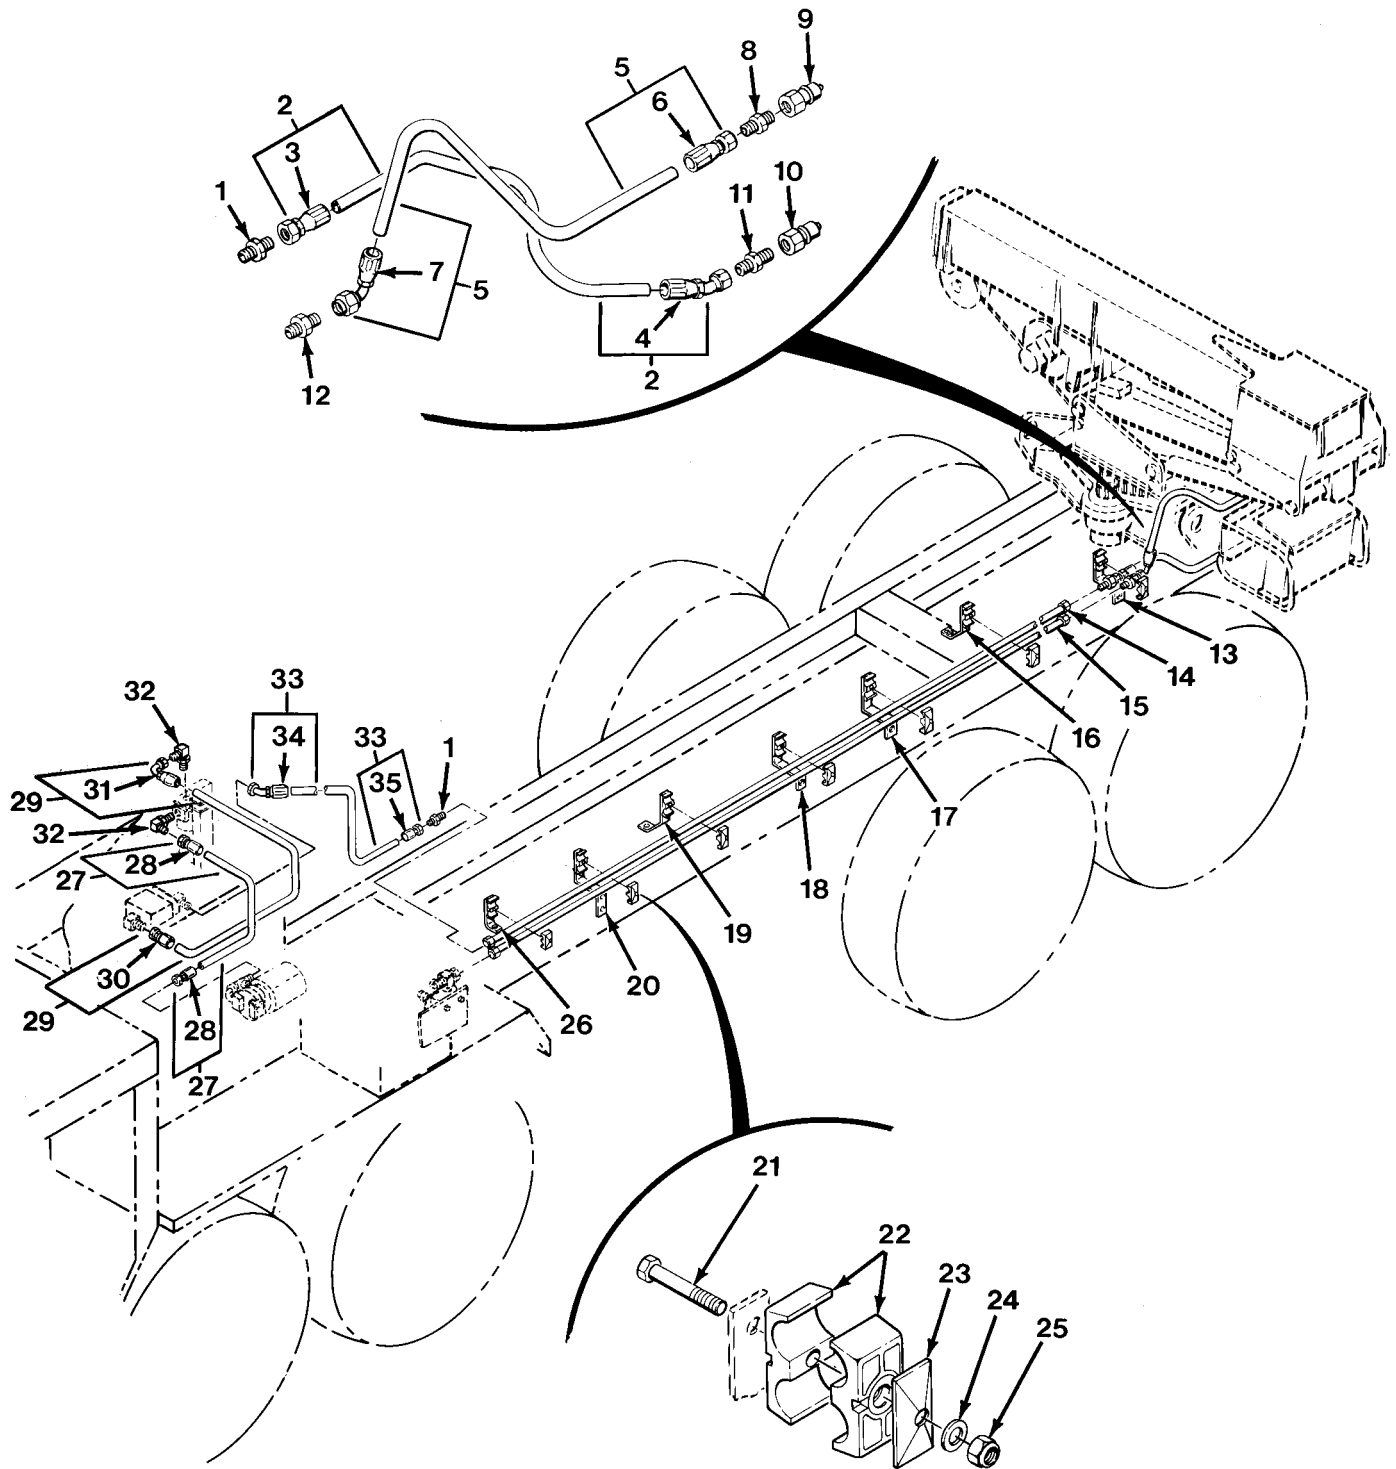

END OF FIGURE

FIG.413 HYDRAULIC LINES AND FITTINGS - M977 AND M985 WITH WINCH
(SHEET 1 OF 2)

FIG.413 HYDRAULIC LINES AND FITTINGS - M977 AND M985 WITH WINCH
(SHEET 2 OF 2)

SECTION II			TM 9-2320-279-24P		
(1)	(2)	(3)	(4)	(5)	(6)
ITEM NO	SMR CODE	CAGEC	PART NUMBER	DESCRIPTION AND USABLE ON CODES(UOC)	QTY
GROUP 2406 STRAINERS, FILTERS, LINES AND FITTINGS, ETC. FIG.413 HYDRAULIC LINES AND FITTINGS - M977 AND M985 WITH WINCH					
1	PAOZZ	01276	2027-16-12S	REDUCER,TUBE	2
				UOC:H01,H05	
2	MFOZZ	01276	FG1002KKK0480	HOSE ASSEMBLY MAKE FROM HOSE, P/N	1
				2781-12-RL	
				UOC:H01,H05	
3	PAFZZ	01276	191100H12-12S	.ADAPTER,STRAIGHT,TU	1
				UOC:H01,H05	
4	PAFZZ	01276	191113-12-12S	.ELBOW,TUBE TO HOSE	1
				UOC:H01,H05	
5	MOOOO	45152	3013521	HOSE ASSEMBLY MAKE FROM HOSE, P/N	1
				AE 372-16	
				UOC:H01,H05	
6	PAOZZ	01276	411-16S	.ADAPTER,STRAIGHT,TU	1
				UOC:H01,H05	
7	PAOZZ	01276	190265-16S	.ELBOW,TUBE TO HOSE	1
				UOC:H01,H05	
8	PAOZZ	96906	MS51500A12	ADAPTER,STRAIGHT,PI	1
				UOC:H01,H05	
9	XDOZZ	73992	6K31	COUPLING HALF,QUICK	1
				UOC:H01,H05	
10	PAOZZ	01276	FD45-1002-16-16	COUPLING HALF,QUICK	1
				UOC:H01,H05	
11	PAOZZ	96906	MS51500A16	ADAPTER,STRAIGHT,PI	1
				UOC:H01,H05	
12	PAOZZ	96906	MS51519A16	NIPPLE,BOSS	1
				UOC:H01,H05	
13	PAOZZ	45152	1376480	BRACKET,DOUBLE ANGL	1
				UOC:H01,H05	
14	PAOZZ	45152	1452610	TUBE ASSEMBLY,METAL	1
				UOC:H01,H05	
15	PAOZZ	45152	1452580	TUBE ASSEMBLY,METAL	1
				UOC:H01,H05	
16	PAOZZ	45152	1376470	BRACKET,ANGLE	1
				UOC:H01,H05	
17	PAOZZ	45152	1376460	BRACKET,DOUBLE ANGL	1
				UOC:H01,H05	
18	PAOZZ	45152	1376450	BRACKET,DOUBLE ANGL	1
				UOC:H01,H05	
19	PAOZZ	45152	1376440	BRACKET,ANGLE	1
				UOC:H01,H05	
20	PAOZZ	45152	1376430	BRACKET,DOUBLE ANGL	1
				UOC:H01,H05	
21	PAOZZ	80204	B1821BH025C250N	SCREW,CAP,HEXAGON H	7
				UOC:H01,H05	
22	PAOZZ	53790	3254-254-PP	STRAP	7
				UOC:H01,H05	