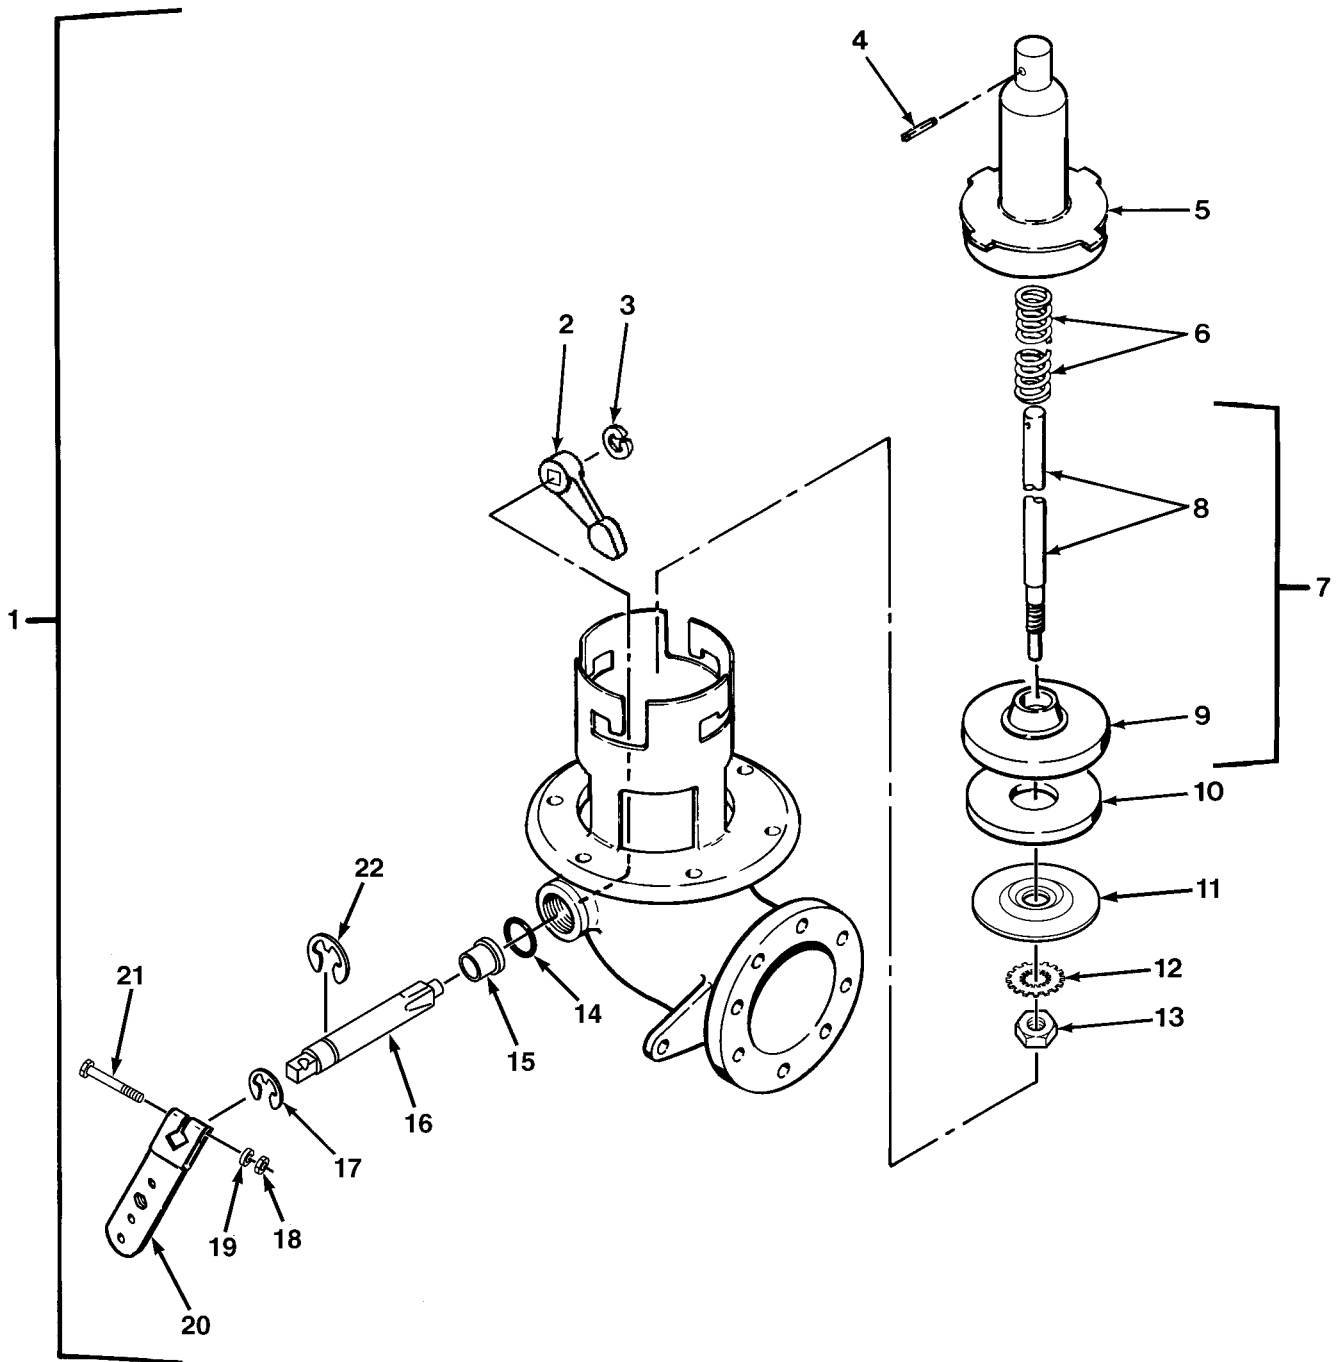

FIG.453 V1 EMERGENCY VALVE ASSEMBLY