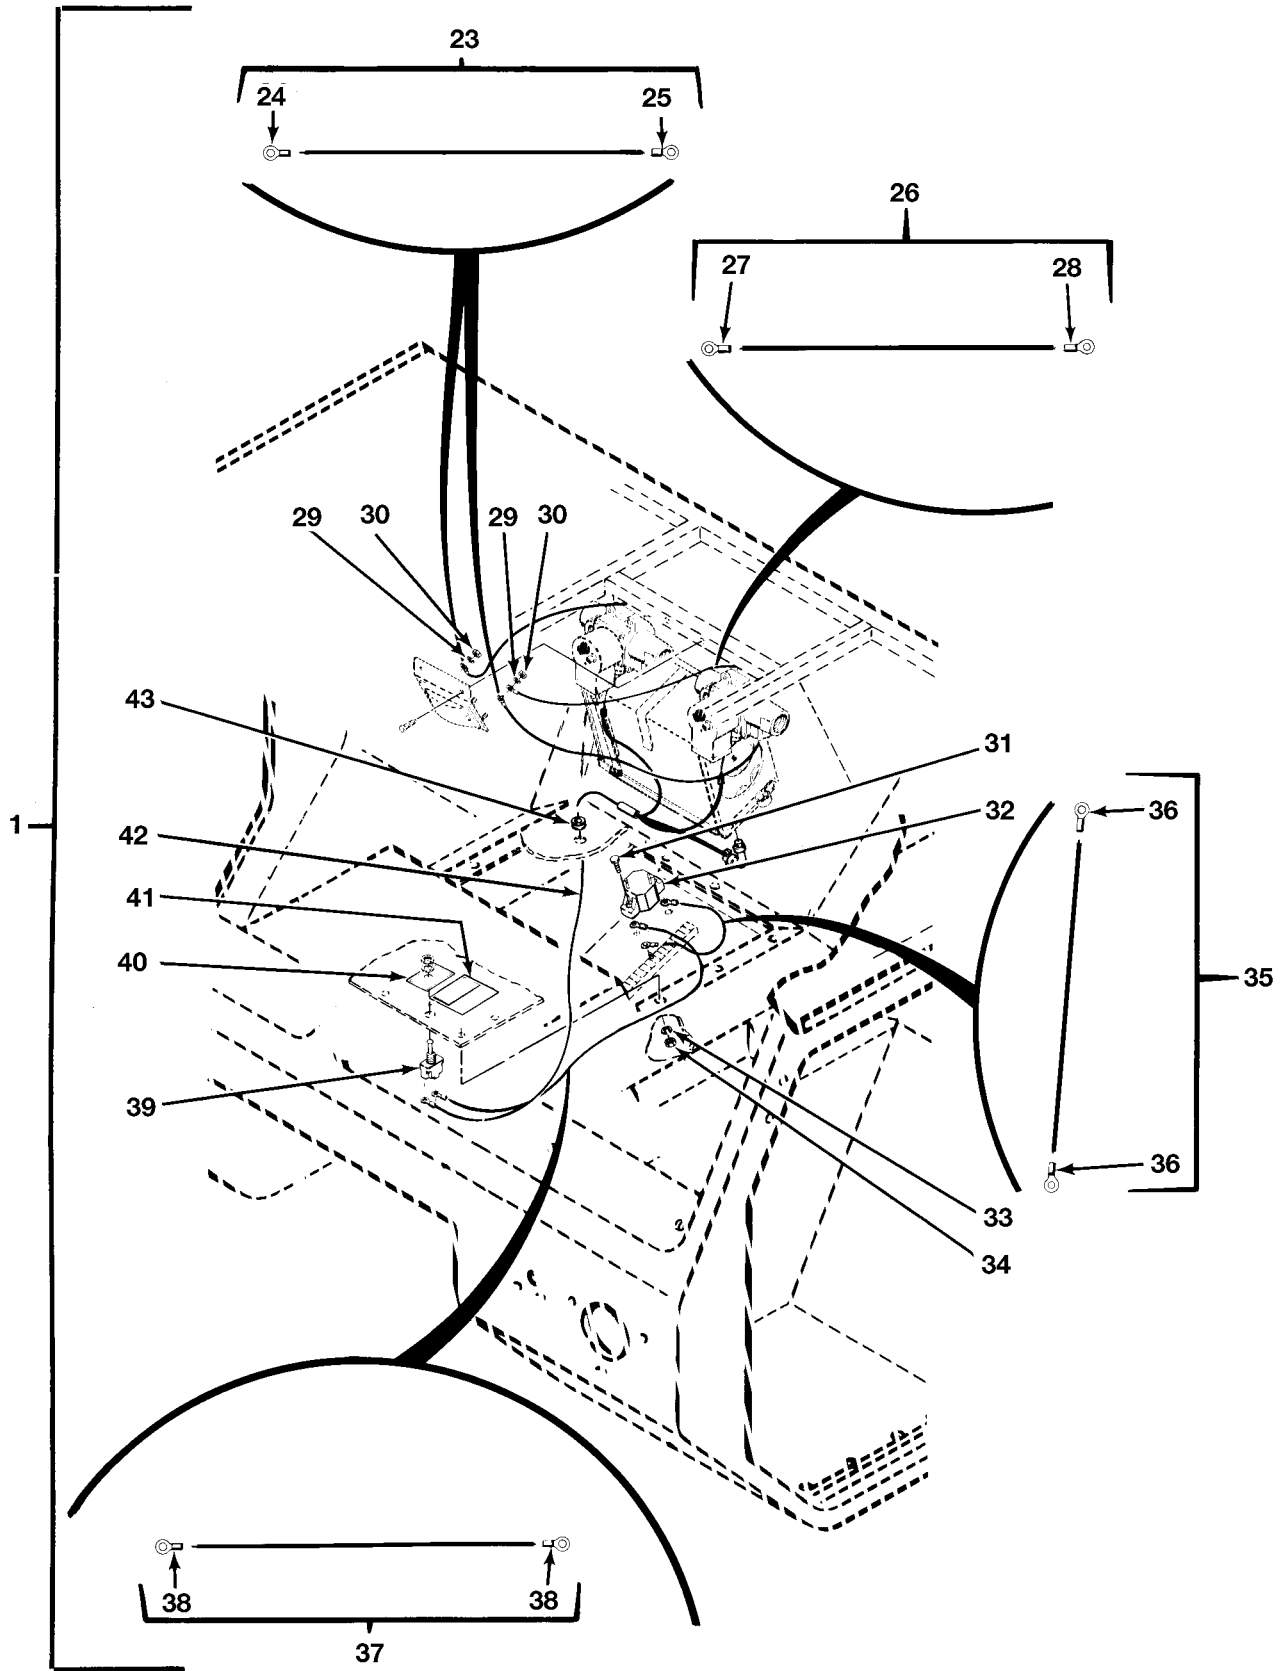

FIG.471 GAS PARTICULATE FILTER UNIT INSTALLATION (SHEET 2 OF 3)

FIG.471 GAS PARTICULATE FILTER UNIT INSTALLATION (SHEET 3 OF 3)

SECTION II

TM 9-2320-279-24P

(1) ITEM NO	(2) SMR CODE	(3) CAGEC CAGEC	(4) PART NUMBER	(5) DESCRIPTION AND USABLE ON CODES(UOC)	(6) QTY
GROUP 91 CHEMICAL, BIOLOGICAL, AND RADIOLOGICAL (CBR) EQUIPMENT					
GROUP 9111 GAS PARTICULATE FILTER UNITS					
FIG.471 GAS PARTICULATE FILTER UNIT INSTALLATION					
1	PAOOO	45152	3SK663	GAS PARTICULATE KIT FILTER KIT	1
2	PAOZZ	81361	C5-19-916-2	.HOSE,AIR DUCT	1
3	PAOZZ	96906	MS35842-11	.CLAMP,HOSE	8
4	PAOZZ	81361	C5-19-1900-2	.COUPLING HALF,QUICK	4
5	PAOZZ	96906	MS16624-4087	.RING,RETAINING	2
6	PAOZZ	96906	MS51967-2	.NUT,PLAIN,HEXAGON	3
7	PAOZZ	96906	MS35338-44	.WASHER,LOCK	3
8	PAOZZ	81361	B5-19-1829	.CONNECTOR,ORIFICE A	2
9	PAOZZ	81361	B5-19-1831	.BRACKET,ANGLE	2
10	PFOZZ	45152	1371970	.PLATE,MENDING	1
11	PAOZZ	96906	MS90725-6	.SCREW,CAP,HEXAGON H	1
12	PAOOO	81361	D5-19-1782	.HEATER,AIR,ELECTRIC	2
13	PAOZZ	81361	B5-19-1676-2	.ADAPTER,STRAIGHT,PI	4
14	PAOZZ	81361	C5-19-916-3	.HOSE,AIR DUCT	1
15	PAOZZ	83014	H360-24-12	.CLAMP,LOOP	1
16	PAOZZ	81361	C5-19-916-1	.HOSE,AIR DUCT	1
17	PAOZZ	96906	MS21333-21	.CLAMP,LOOP	2
18	PAOZZ	96906	MS27183-10	.WASHER,FLAT	2
19	PAOZZ	96906	MS90725-3	.SCREW,CAP,HEXAGON H	2
20	PAOZZ	81361	C5-19-916-4	.HOSE,AIR DUCT	1
21	PAOZZ	84987	D5-19-1754	.DEP REPORTED STK-NO	1
22	PAOZA	81361	D5-19-1772	.PURIFIER,AIR	1
23	MOOOO	45152	3639FX8W	.WIRE,14GA 8 INCH LG MAKE FROM	2
WIRE, P/N 1244FX					
24	PAOZZ	96906	MS25036-108	..TERMINAL,LUG	2
25	XDOZZ	00779	55039-2	..TERMINAL,LUG	1
26	MOOOO	45152	3639FX4W	.WIRE,14 GA,4 INCH MAKE FROM WIRE, ...	1
P/N 1244FX					
27	PAOZZ	96906	MS25036-108	..TERMINAL,LUG	1
28	XDOZZ	00779	55039-2	..TERMINAL,LUG	1
29	PAOZZ	96906	MS45904-60	.WASHER,LOCK	2
30	PAOZZ	45152	1369HX1	.NUT,PLAIN,HEXAGON	2
31	PAOZZ	96906	MS35206-265	.SCREW,MACHINE	2
32	PAOZZ	45152	10021FX	.CIRCUIT BREAKER	1
33	PAOZZ	35510	2434	.WASHER,LOCK	2
34	PAOZZ	45152	1817HX	.NUT,PLAIN,HEXAGON	2
35	MOOOO	45152	3487FX12W	.WIRE ASSEMBLY MAKE FROM WIRE, P/N ...	1
1244FX					
36	PAOZZ	96906	MS25036-108	..TERMINAL,LUG	2
37	MOOOO	45152	3487FX16W	.WIRE ASSEMBLY MAKE FROM WIRE, P/N ...	1
1244FX					
38	PAOZZ	96906	MS25036-108	..TERMINAL,LUG	2
39	PAOZZ	96906	MS24658-22G	.SWITCH,PTO ENGAGE	1
40	PAOZZ	45152	1371360	.PLATE,INSTRUCTION	1
41	PAOZZ	19207	12296626	.DECAL	1