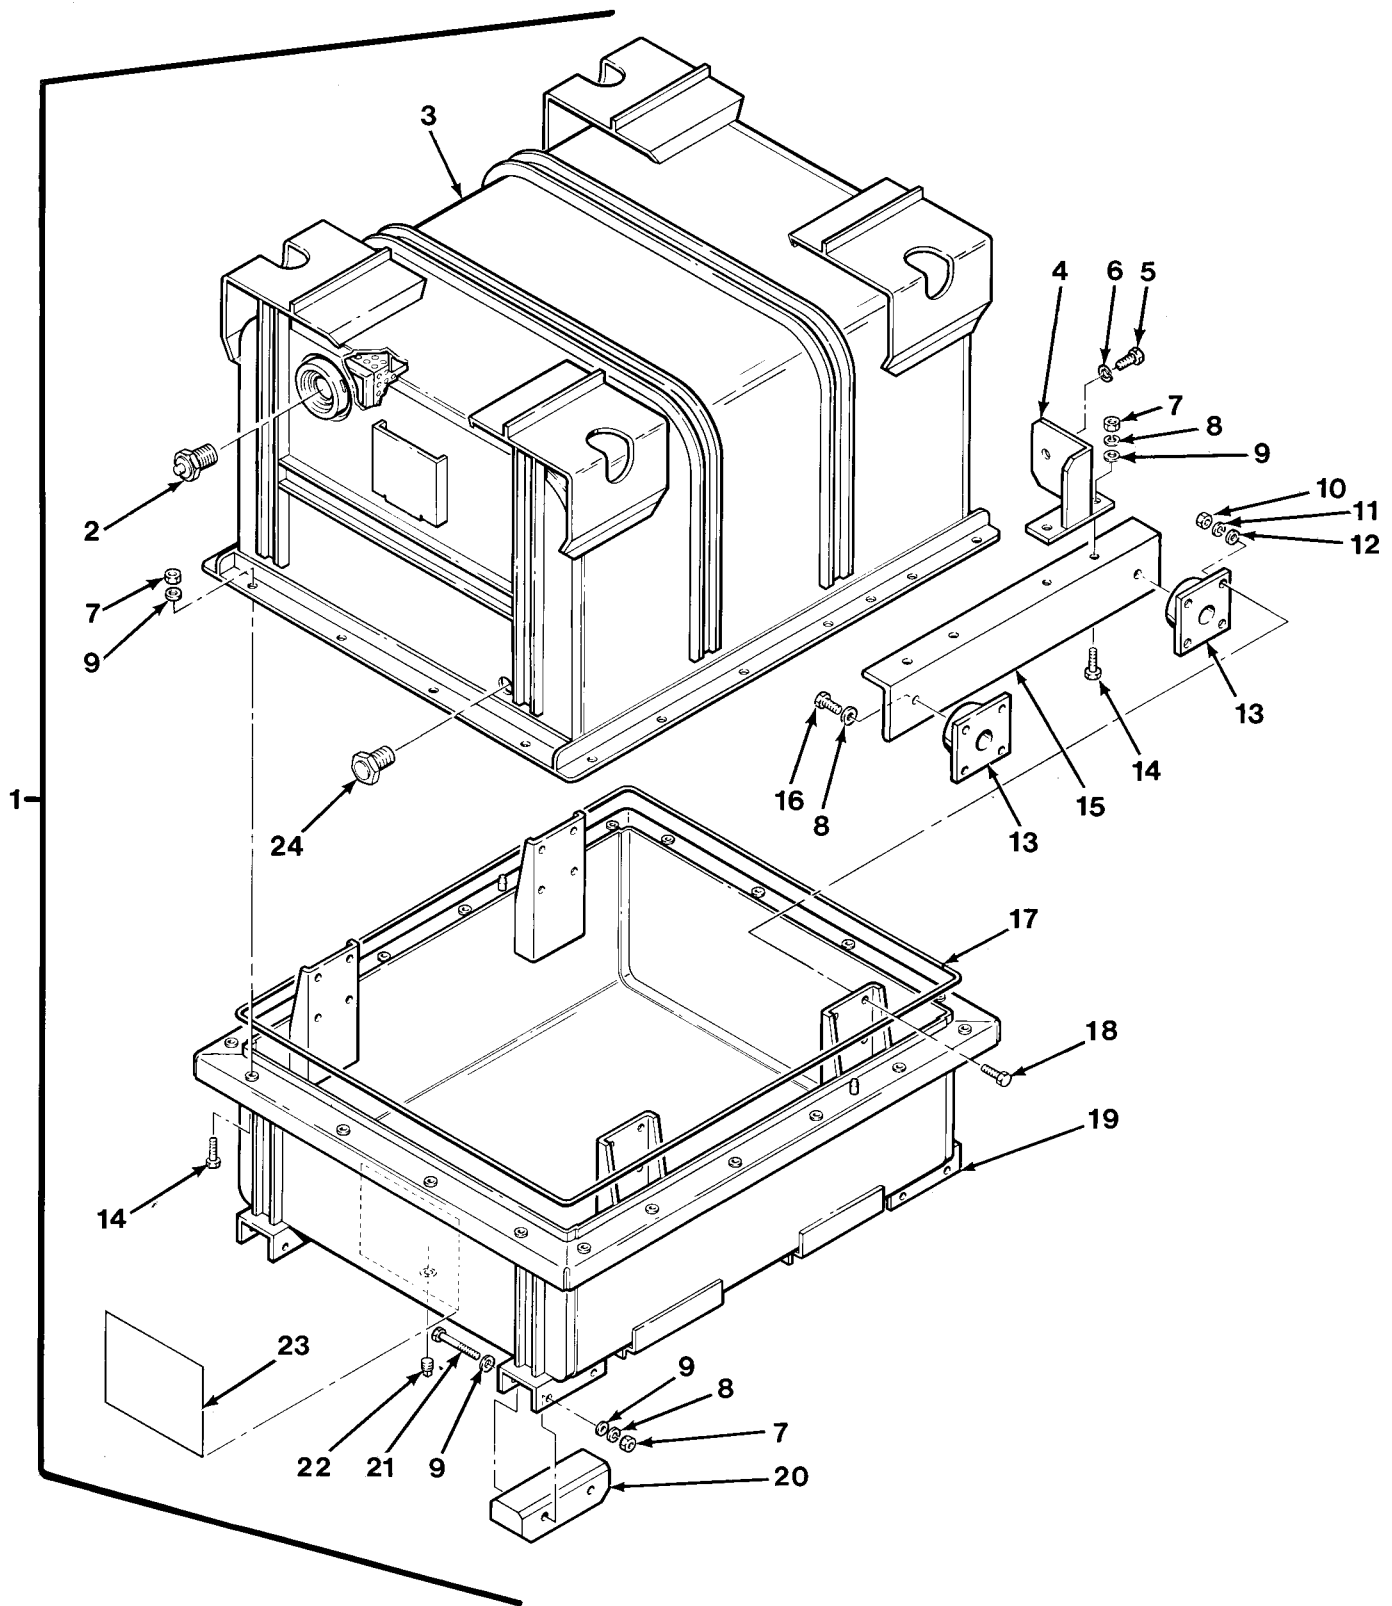

FIG.423 TRANSFER CASE SHIPPING CONTAINER

SECTION II

TM 9-2320-279-24P

(1) ITEM NO	(2) SMR CODE	(3) CAGEC CAGEC	(4) PART NUMBER	(5) DESCRIPTION AND USABLE ON CODES(UOC)	(6) QTY
GROUP 3301 REUSABLE SHIPPING CONTAINERS FIG.423 TRANSFER CASE SHIPPING CONTAINER					
1	PAFFF	33873	51178-2-001	SHIPPING AND STORAG	1
2	PAFZZ	08992	TA330-10-10-R	.VALVE,BREATHER	1
3	PFFZZ	33873	51178-2-003	.CONTAINER,UPPER SEC	1
4	PFFZZ	33873	51178-2-005	.SUPPORT,SHIPPING AN	4
5	PAFZZ	80204	B1821BH050C450N	.SCREW,CAP,HEXAGON H	8
6	PAFZZ	96906	MS35338-50	.WASHER,LOCK	8
7	PAOZZ	96906	MS51967-14	.NUT,PLAIN,HEXAGON	36
8	PAFZZ	96906	MS35338-48	.WASHER,LOCK	20
9	PAFZZ	96906	MS27183-18	.WASHER,FLAT	44
10	PAFZZ	96906	MS51967-5	.NUT,PLAIN,HEXAGON	16
11	PAFZZ	96906	MS35338-45	.WASHER,LOCK	16
12	PAFZZ	96906	MS27183-12	.WASHER,FLAT	16
13	PAFZZ	33873	51178-1-105	.SUPPORT,SHIPPING AN	4
14	PAFZZ	80204	B1821BH050C150N	.SCREW,CAP,HEXAGON H	28
15	PFFZZ	33873	51178-2-102	.SUPPORT,SHIPPING AN	2
16	PAFZZ	96906	MS90727-108	.SCREW,CAP,HEXAGON H	4
17	PAFZZ	33873	51178-2-100	.SEAL,NONMETALLIC RO	1
18	PAFZZ	96906	MS90725-34	.BOLT,MACHINE	16
19	PFFZZ	33873	51178-2-002	.CONTAINER,LOWER SEC	1
20	PFFZZ	33873	51178-1-101	.SKID,PLATFORM	4
21	PAFZZ	80204	B1821BH050C500N	.SCREW,CAP,HEXAGON H	8
22	PAFZZ	96906	MS20913-6S	.PLUG,PIPE	1
23	PAFZZ	33873	51178-2-101	.MARKER,IDENTIFICATI	1
24	PAFZZ	19207	10906697	.INDICATOR,HUMIDITY	1

END OF FIGURE