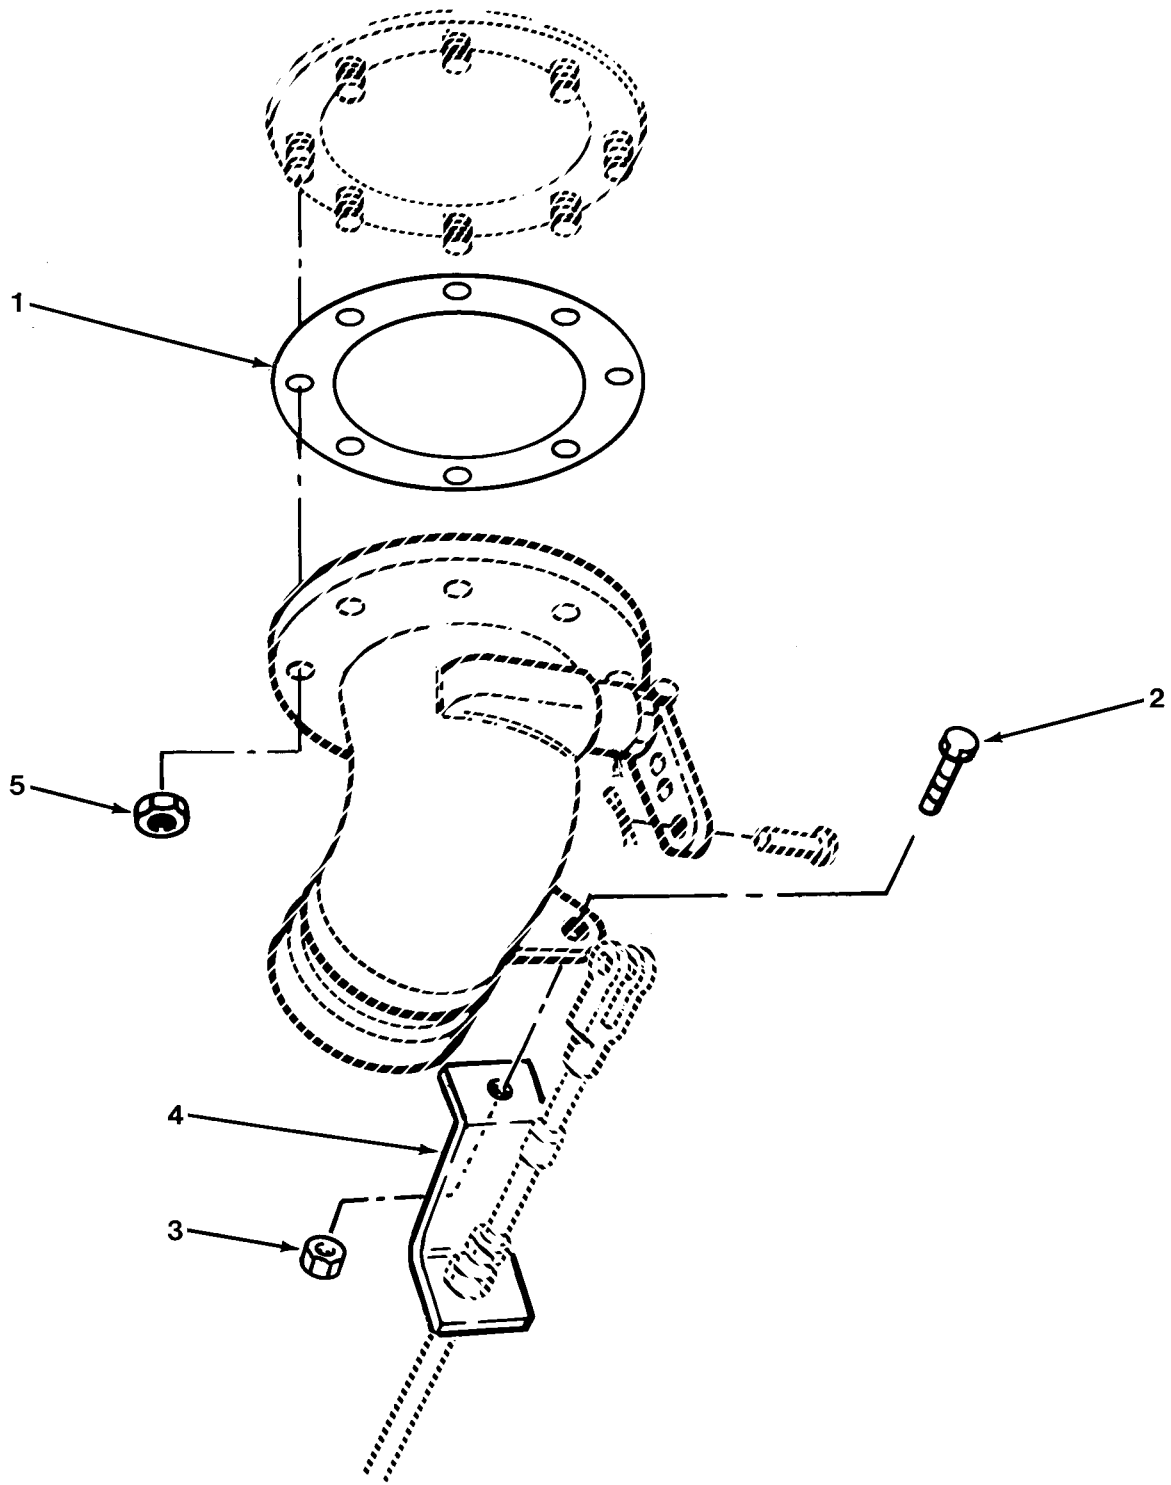

END OF FIGURE

FIG.452 V1 EMERGENCY VALVE INSTALLATION

SECTION II			TM 9-2320-279-24P		
(1)	(2)	(3)	(4)	(5)	(6)
ITEM	SMR		PART		
NO	CODE	CAGEC	NUMBER	DESCRIPTION AND USABLE ON CODES(UC)	QTY
				GROUP 7203 VALVE, FITTINGS, LINES FIG.452 V1 EMERGENCY VALVE INSTALLATION	
1	PAOZZ	05443	10232E	GASKET	1
				UOC:H02,H07	
2	PAOZZ	78500	S-268-1	BOLT,MACHINE	1
				UOC:H02,H07	
3	PAOZZ	96906	MS51967-8	NUT,PLAIN,HEXAGON	1
				UOC:H02,H07	
4	PFOZZ	17566	45A113	BRACKET,DOUBLE ANGL	1
				UOC:H02,H07	
5	PAOZZ	96906	MS51971-5	NUT,PLAIN,HEXAGON	8
				UOC:H02,H07	