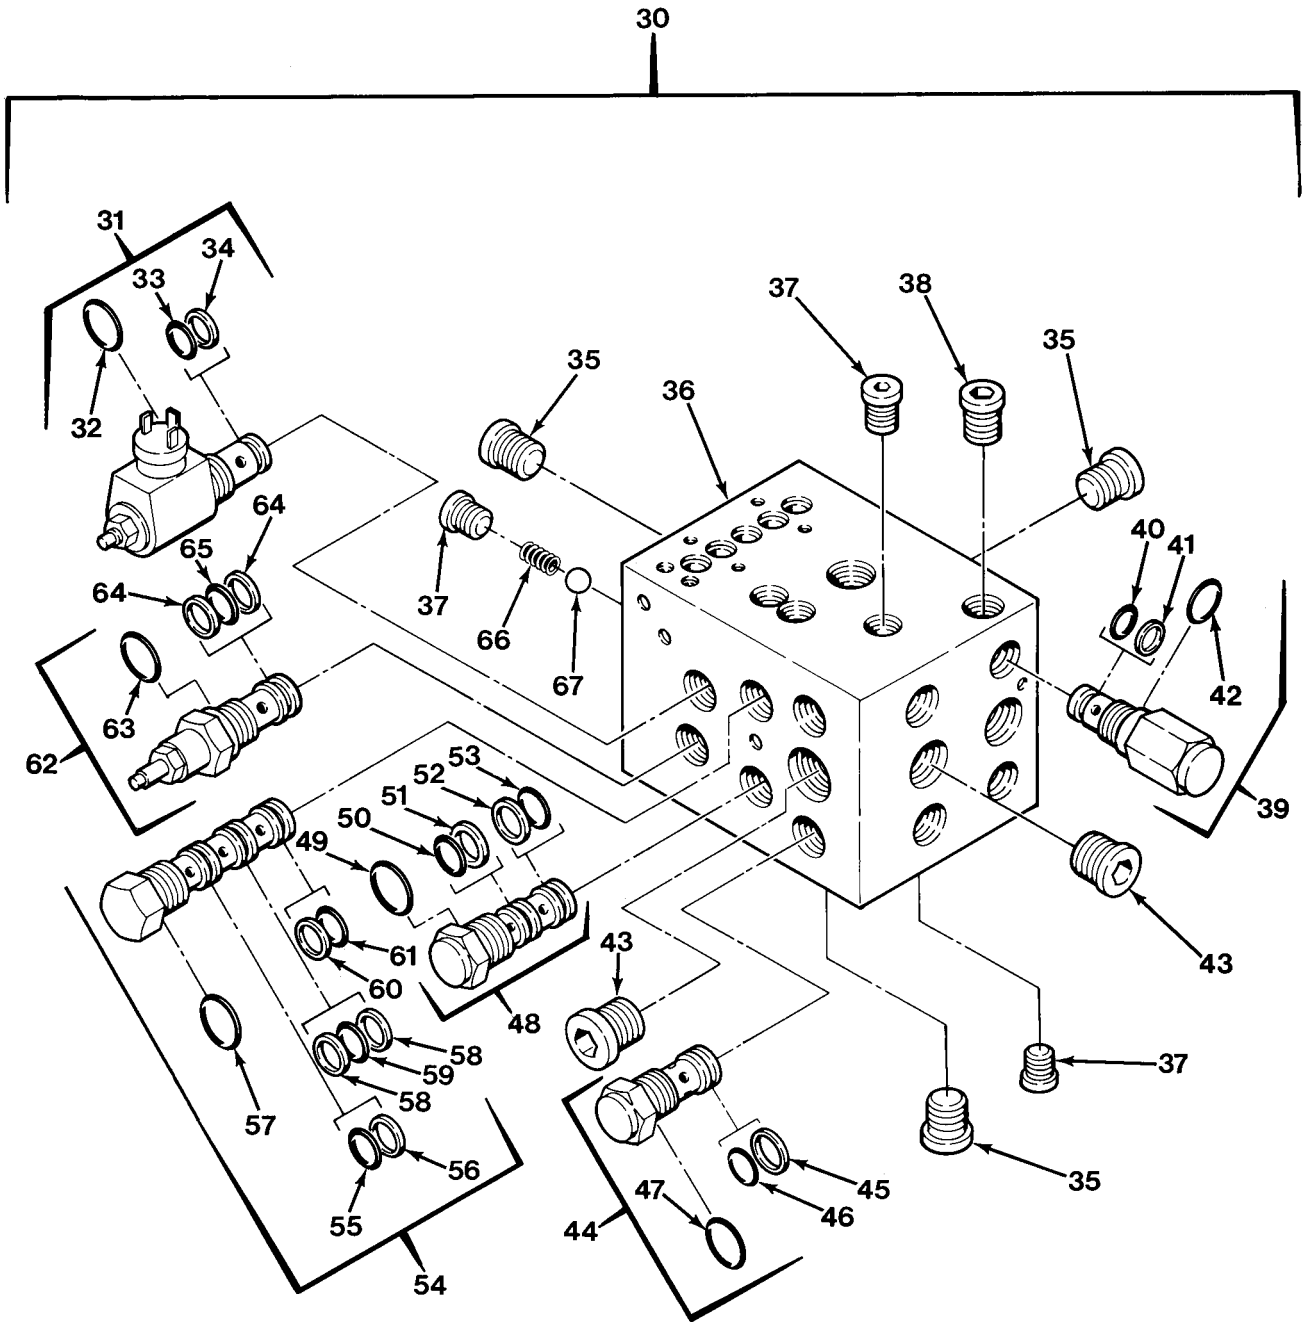

FIG.410 HEAVY DUTY WINCH MANIFOLD -M984A1 (SHEET 1 OF 3)