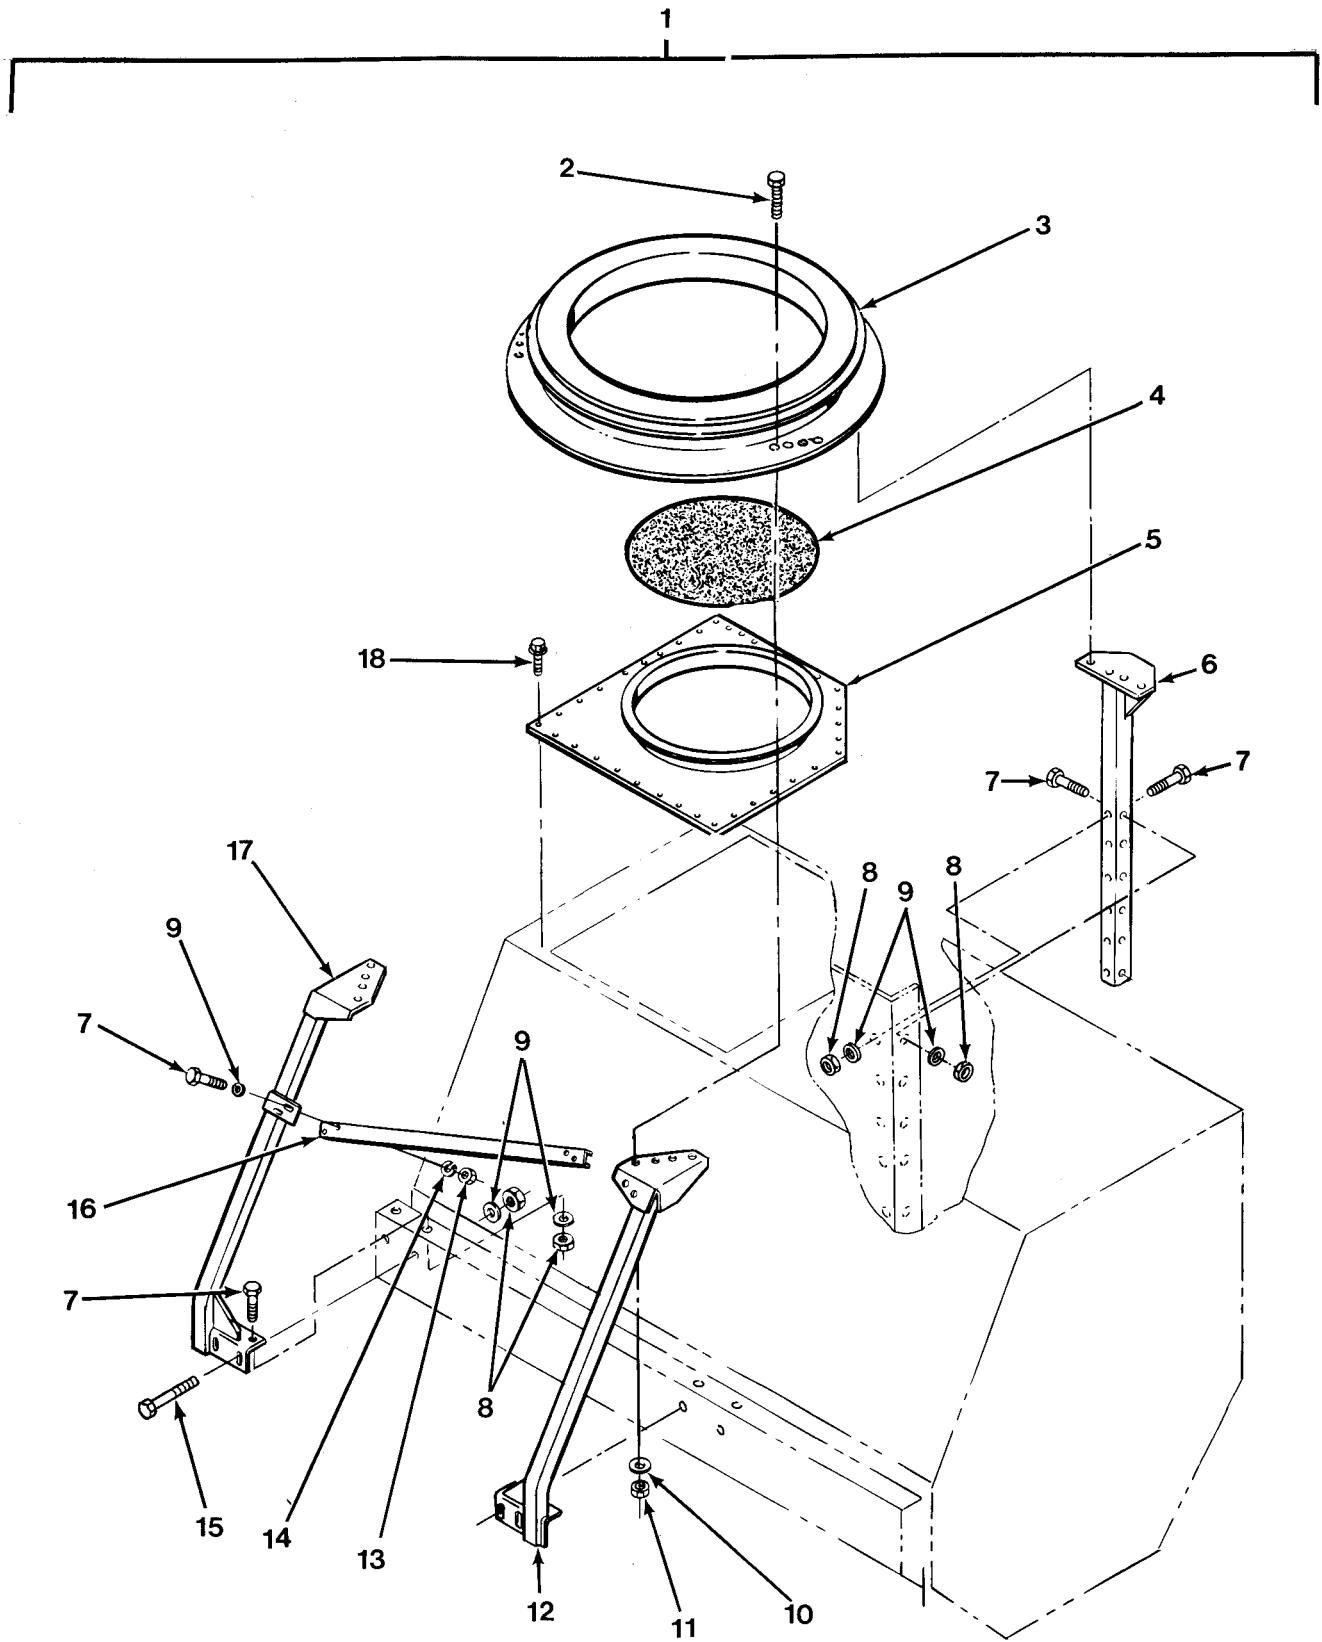

FIG. 433 MACHINE GUN RING

SECTION II			TM 9-2320-279-24P		
(1)	(2)	(3)	(4)	(5)	(6)
ITEM	SMR		PART		
NO	CODE	CAGEC	NUMBER	DESCRIPTION AND USABLE ON CODES(UOC)	QTY
GROUP 3401 PRIMARY ARMAMENT					
FIG.433 MACHINE GUN RING					
1	PAOOO	19207	5705587	MACHINE GUN MOUNT K KIT HEMTT	1
2	PAOZZ	80204	B1821BH050C150N	.SCREW,CAP,HEXAGON H	12
3	PFOFF	19204	7012810-3	.MOUNT,MACHINE GUN	1
4	PAOZZ	19207	11588805	.COVER,HATCH	1
5	PFOZZ	45152	1326660W	.HATCH RING ASSEMBLY	1
6	PFOZZ	45152	1326760W	.SUPPORT ASSY,REAR	1
7	PAOZZ	78500	S-268-1	.BOLT,MACHINE	20
8	PAOZZ	96906	MS17829-6C	.NUT,SELF-LOCKING,HE	18
9	PAOZZ	96906	MS27183-14	.WASHER,FLAT	22
10	PAOZZ	96906	MS27183-18	.WASHER,FLAT	12
11	PAOZZ	82458	TLA-1213-GRC	.NUT,SELF-LOCKING,HE	12
12	PFOZZ	45152	1328540W	.FRONT SUPPORT ASSEM	1
13	PAOZZ	96906	MS35690-604	.NUT,PLAIN,HEXAGON	4
14	PAOZZ	96906	MS35338-46	.WASHER,LOCK	4
15	PAOZZ	80204	B1821BH038C450N	.SCREW,CAP,HEXAGON H	2
16	PFOZZ	45152	1358880	.CHANNEL,FRONT SUPPO	1
17	PFOZZ	45152	1328550W	.BRACKET,ENGINE ACCE	1
18	PAOZZ	93907	234-94880-382	.SCREW,TAPPING	34

END OF FIGURE