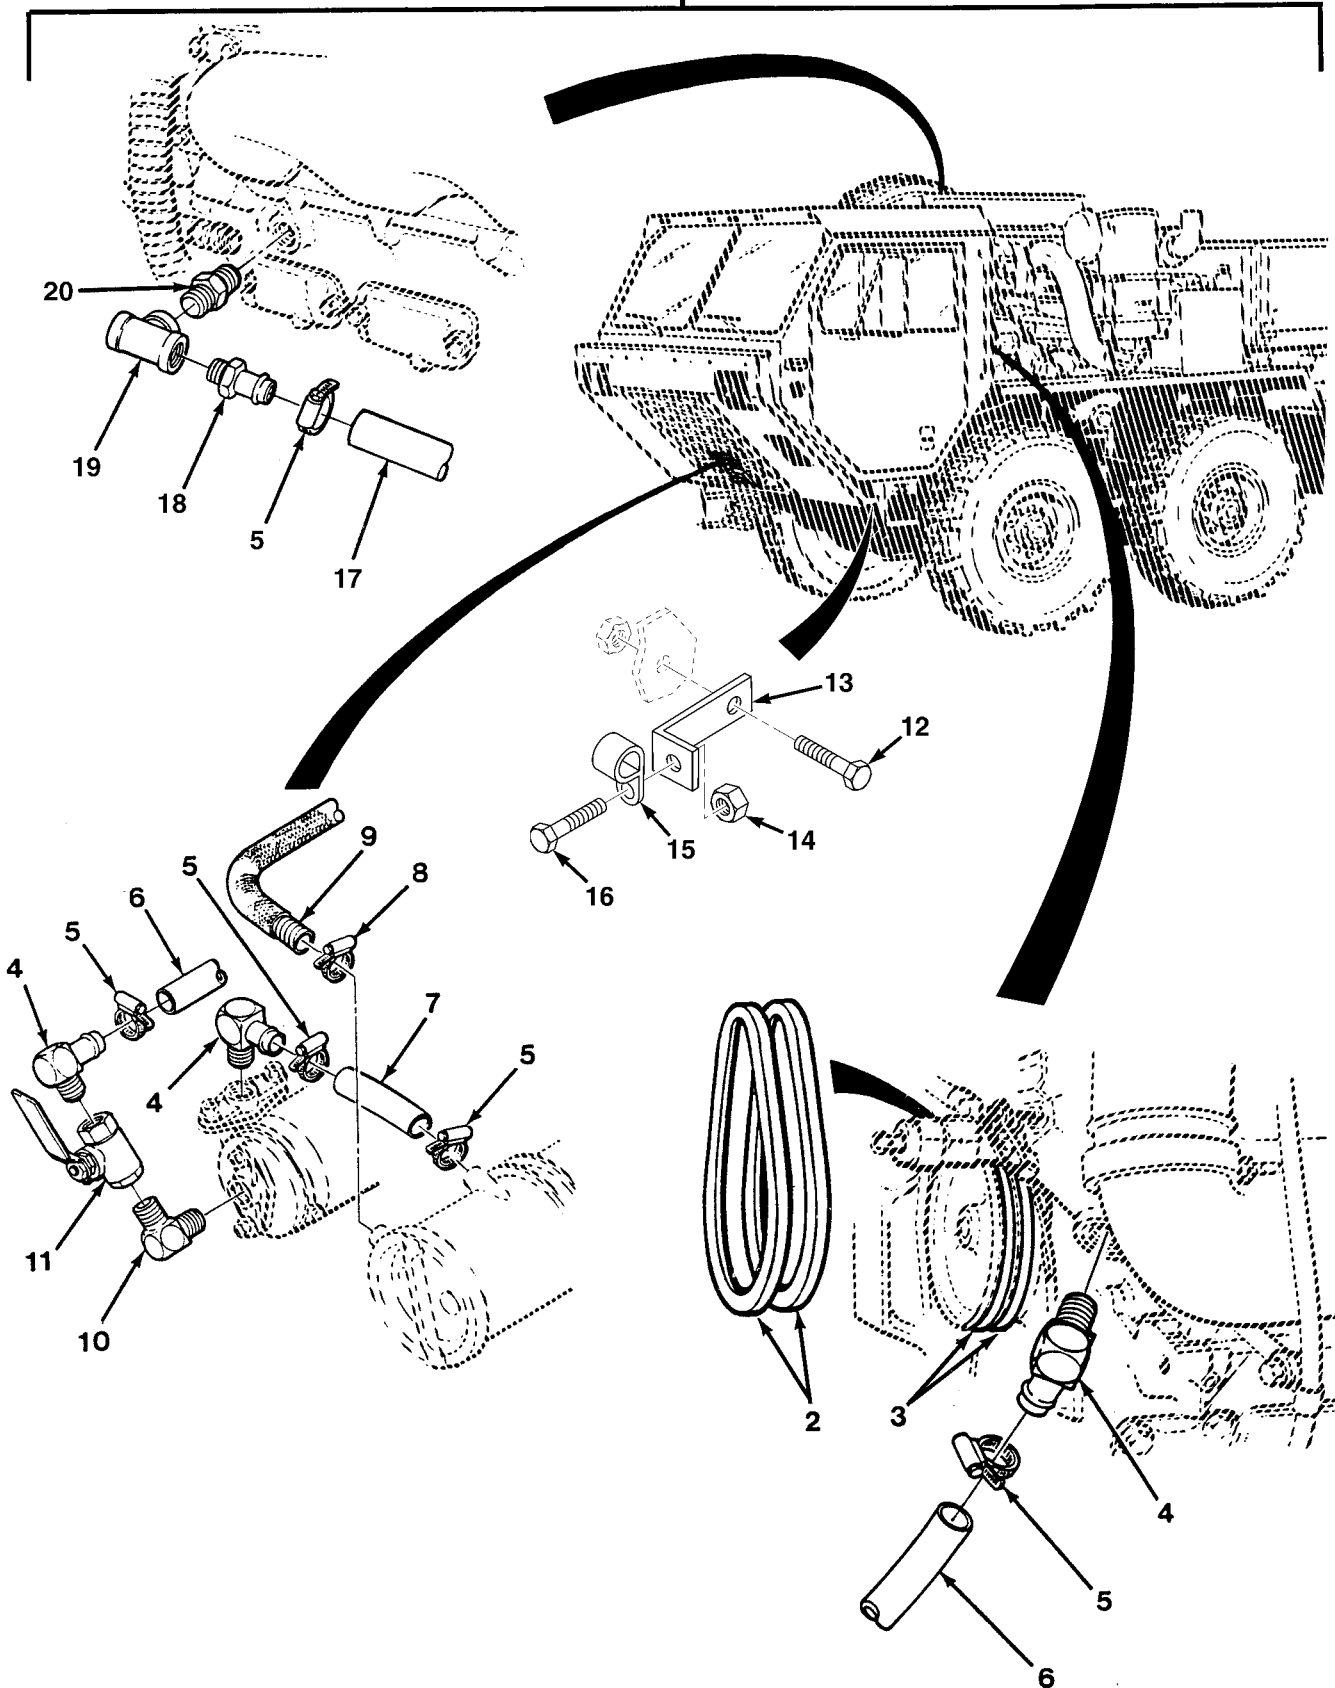

END OF FIGURE

1

FIG. 424 ARCTIC HEATER KIT

SECTION II			TM 9-2320-279-24P, C02		
(1)	(2)	(3)	(4)	(5)	(6)
ITEM	SMR		PART		
NO	CODE	CAGEC	NUMBER	DESCRIPTION AND USABLE ON CODES(UOC)	QTY
GROUP 3303 WINTERIZATION KITS FIG.424 ARCTIC HEATER KIT					
1	PDFFF	45152	1970090U	ENGINE ARCTIC KIT	1
2	PAOZZ	45152	68658AX	.BELTS,V,MATCHED SET	1
3	PAOZZ	96906	MS51065RP45-2	.BELTS,V,MATCHED SET	1
4	PAOZZ	99103	23916-16-12	.ELBOW,PIPE TO HOSE	2
5	PAOZZ	35871	ET-20	.CLAMP,HOSE	6
6	MOOZZ	45152	69940AX92	.HOSE,HOT WATER MAKE FROM HOSE P/N ... 3230-0293 (24161), 92IN	1
7	MOOZZ	45152	69940AX8	.HOSE,HOT WATER MAKE FROM HOSE P/N ... 3230-0293 (24161), 8IN	1
8	PAOZZ	66295	C-P-C20P	.CLAMP,HOSE	2
9	PAOZZ	1C645	CA0 30 009	.PIPE,EXHAUST	1
10	PAOZZ	01276	2085-12-12S	.ELBOW,PIPE	1
11	PAOZZ	72219	70-1401	.VALVE,BALL	1
* 12	PAOZZ	52167	WC0414PB	.BOLT,MACHINE	1
* 13	PAOZZ	45152	1916490	.BRACKET,ANGLE	1
* 14	PAOZZ	82458	T893R	.NUT,SELF-LOCKING,EW,HEX	1
* 15	PAOZZ	75272	COV1713	.CLIP,CUSHION	1
* 16	PAOZZ	52167	WC0412PB	.BOLT,MACHINE	1
* 17	MOOZZ	45152	69940AX112	.HOSE,HOT WATER MAKE FROM HOSE P/N ... 3230-0293 (24161), 112IN	1
* 18	PAOZZ	99103	HI-1612	.ADAPTER,STRAIGHT,PI	2
* 19	PAOZZ	45152	53371AX	.TEE	1
* 20	PAOZZ	01276	2083-12-12S	.NIPPLE,PIPE	1