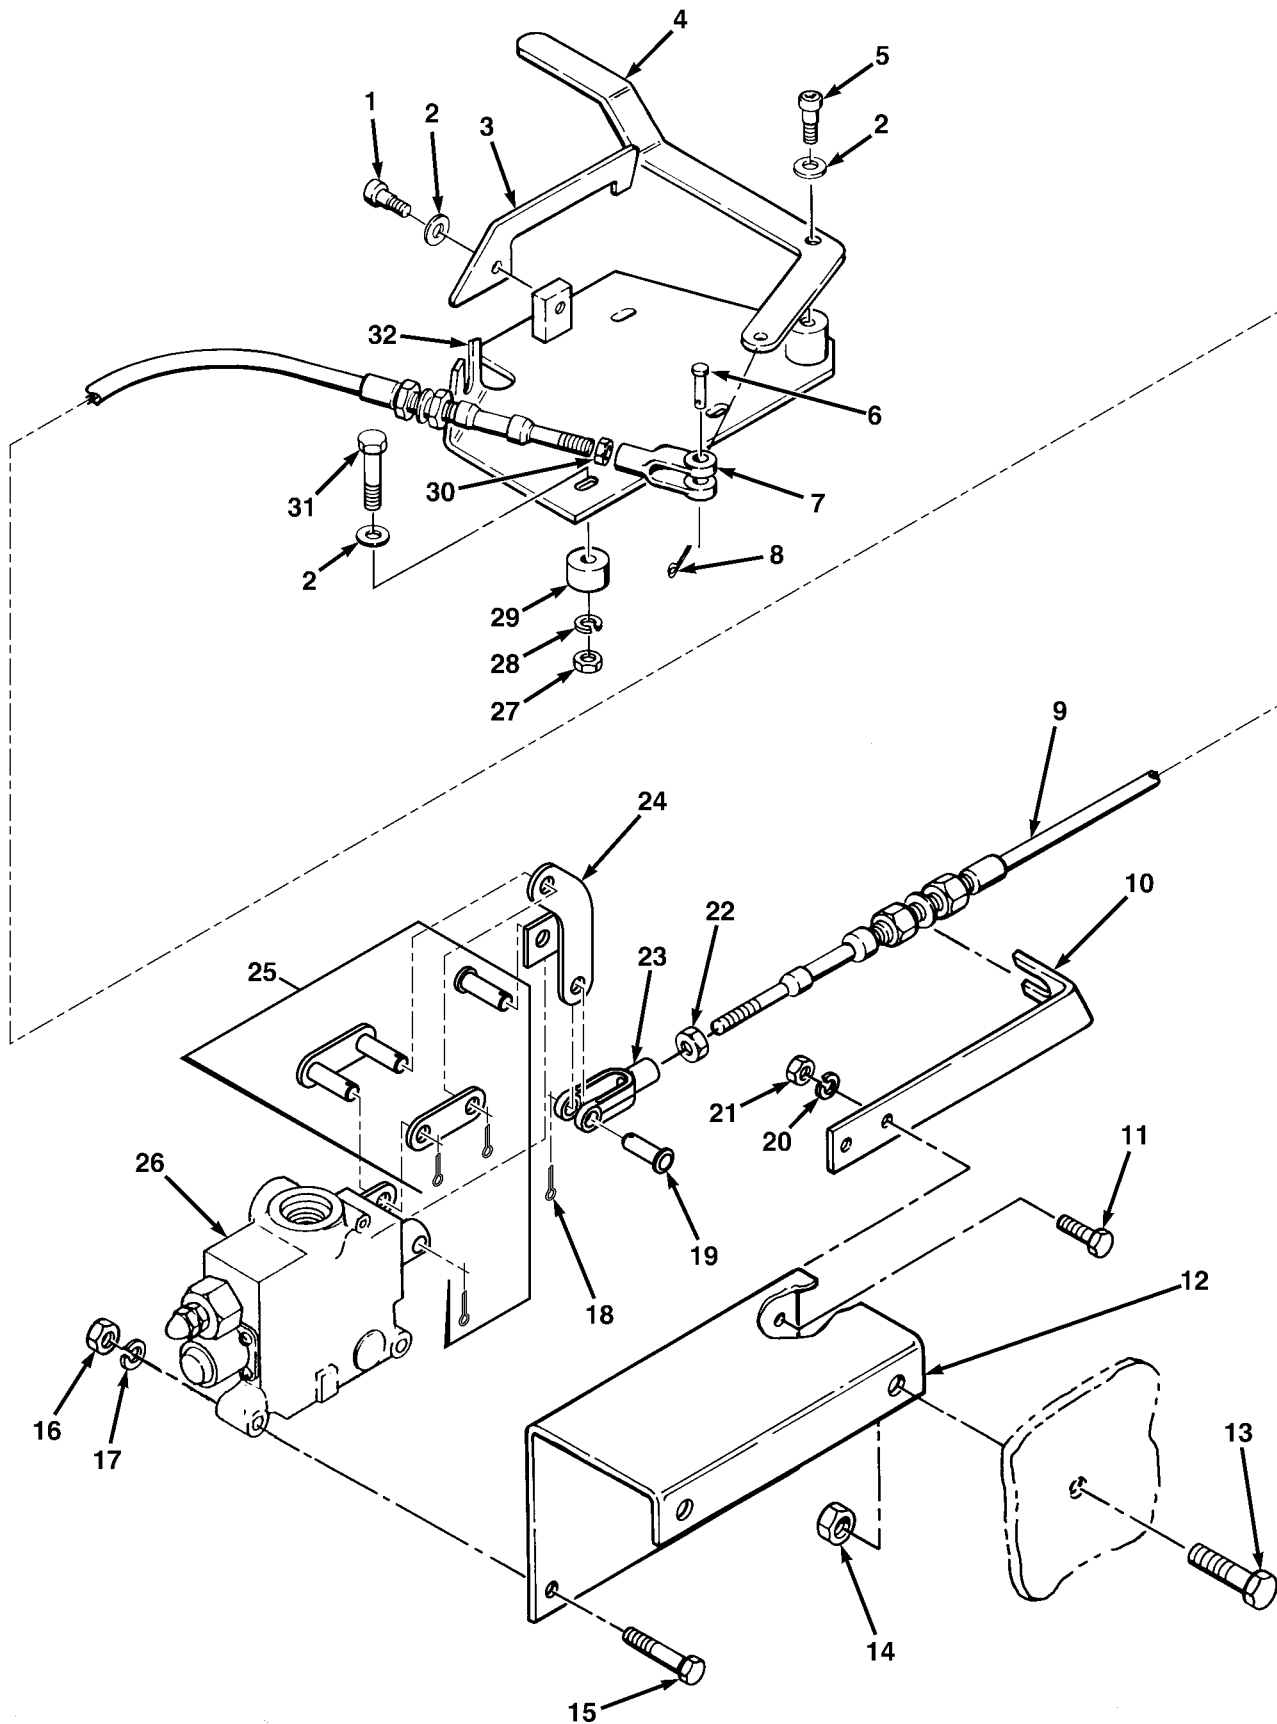

END OF FIGURE

FIG.409 PRIMARY PUMP HYDRAULIC MOTOR CONTROL VALVE MOUNTING - M978

SECTION II				TM 9-2320-279-24P, C02	(6)
(1)	(2)	(3)	(4)	(5)	(6)
ITEM NO	SMR CODE	CAGEC	PART NUMBER	DESCRIPTION AND USABLE ON CODES(UOC)	QTY
GROUP 2402 MANIFOLD AND/OR CONTROL VALVES					
FIG.409 PRIMARY PUMP HYDRAULIC MOTOR CONTROL VALVE MOUNTING - M978					
1	PAOZZ	96906	MS51975-16	SCREW, SHOULDER	1
				UOC:H02,H07	
2	PAOZZ	96906	MS27183-14	WASHER, FLAT	7
				UOC:H02,H07	
3	PAOZZ	45152	1352050	LEVER, LOCK-RELEASE	1
				UOC:H02,H07	
4	PAOZZ	45152	1352020W	LEVER, MANUAL CONTRO	1
				UOC:H02,H07	
5	PAOZZ	96906	MS51975-18	SCREW, SHOULDER	1
				UOC:H02,H07	
6	PAOZZ	96906	MS35810-2	PIN, STRAIGHT, HEADED	1
				UOC:H02,H07	
7	PAOZZ	96906	MS35812-2	CLEVIS, ROD END	1
				UOC:H02,H07	
8	PAOZZ	96906	MS24665-134	PIN, COTTER	1
				UOC:H02,H07	
9	PAOZZ	06970	772L-TT2-121	CONTROL ASSEMBLY, PU	1
				UOC:H02,H07	
10	PAOZZ	45152	1342800	BRACKET, EYE, NONROTA	1
				UOC:H02,H07	
11	PAOZZ	96906	MS90725-34	BOLT, MACHINE	2
				UOC:H02,H07	
12	PAOZZ	45152	1637290	BRACKET, DOUBLE ANGL USE WITH VALVE ...	1
				P/N 134283	
				UOC:H02,H07	
13	XDOZZ	52167	WH0618TB	SCREW, CAP, HEXAGON H	2
				UOC:H02,H07	
14	PAOZZ	45152	110310A	NUT, SELF-LOCKING, EX	2
				UOC:H02,H07	
15	PAOZZ	96906	MS90725-67	SCREW, CAP, HEXAGON H	3
				UOC:H02,H07	
* 16	PAOZZ	96906	MS35690-604	NUT, PLAIN, HEXAGON	3
				UOC:H02,H07	
* 17	PAOZZ	96906	MS35338-46	WASHER, LOCK	3
				UOC:H02,H07	
* 18	PAOZZ	96906	MS24665-134	PIN, COTTER USE WITH VALVE P/N 134283 .	1
				UOC:H02,H07	
* 19	PAOZZ	96906	MS35810-2	PIN, STRAIGHT, HEADED USE WITH VALVE ...	1
				134283	
				UOC:H02,H07	
* 20	PAOZZ	45152	354AX	WASHER, LOCK	2
				UOC:H02,H07	
* 21	PAOZZ	45152	369AX1	NUT, PLAIN, HEXAGON	2
				UOC:H02,H07	
* 22	PAOZZ	45152	378AX1	NUT, PLAIN, HEXAGON	1
				UOC:H02,H07	