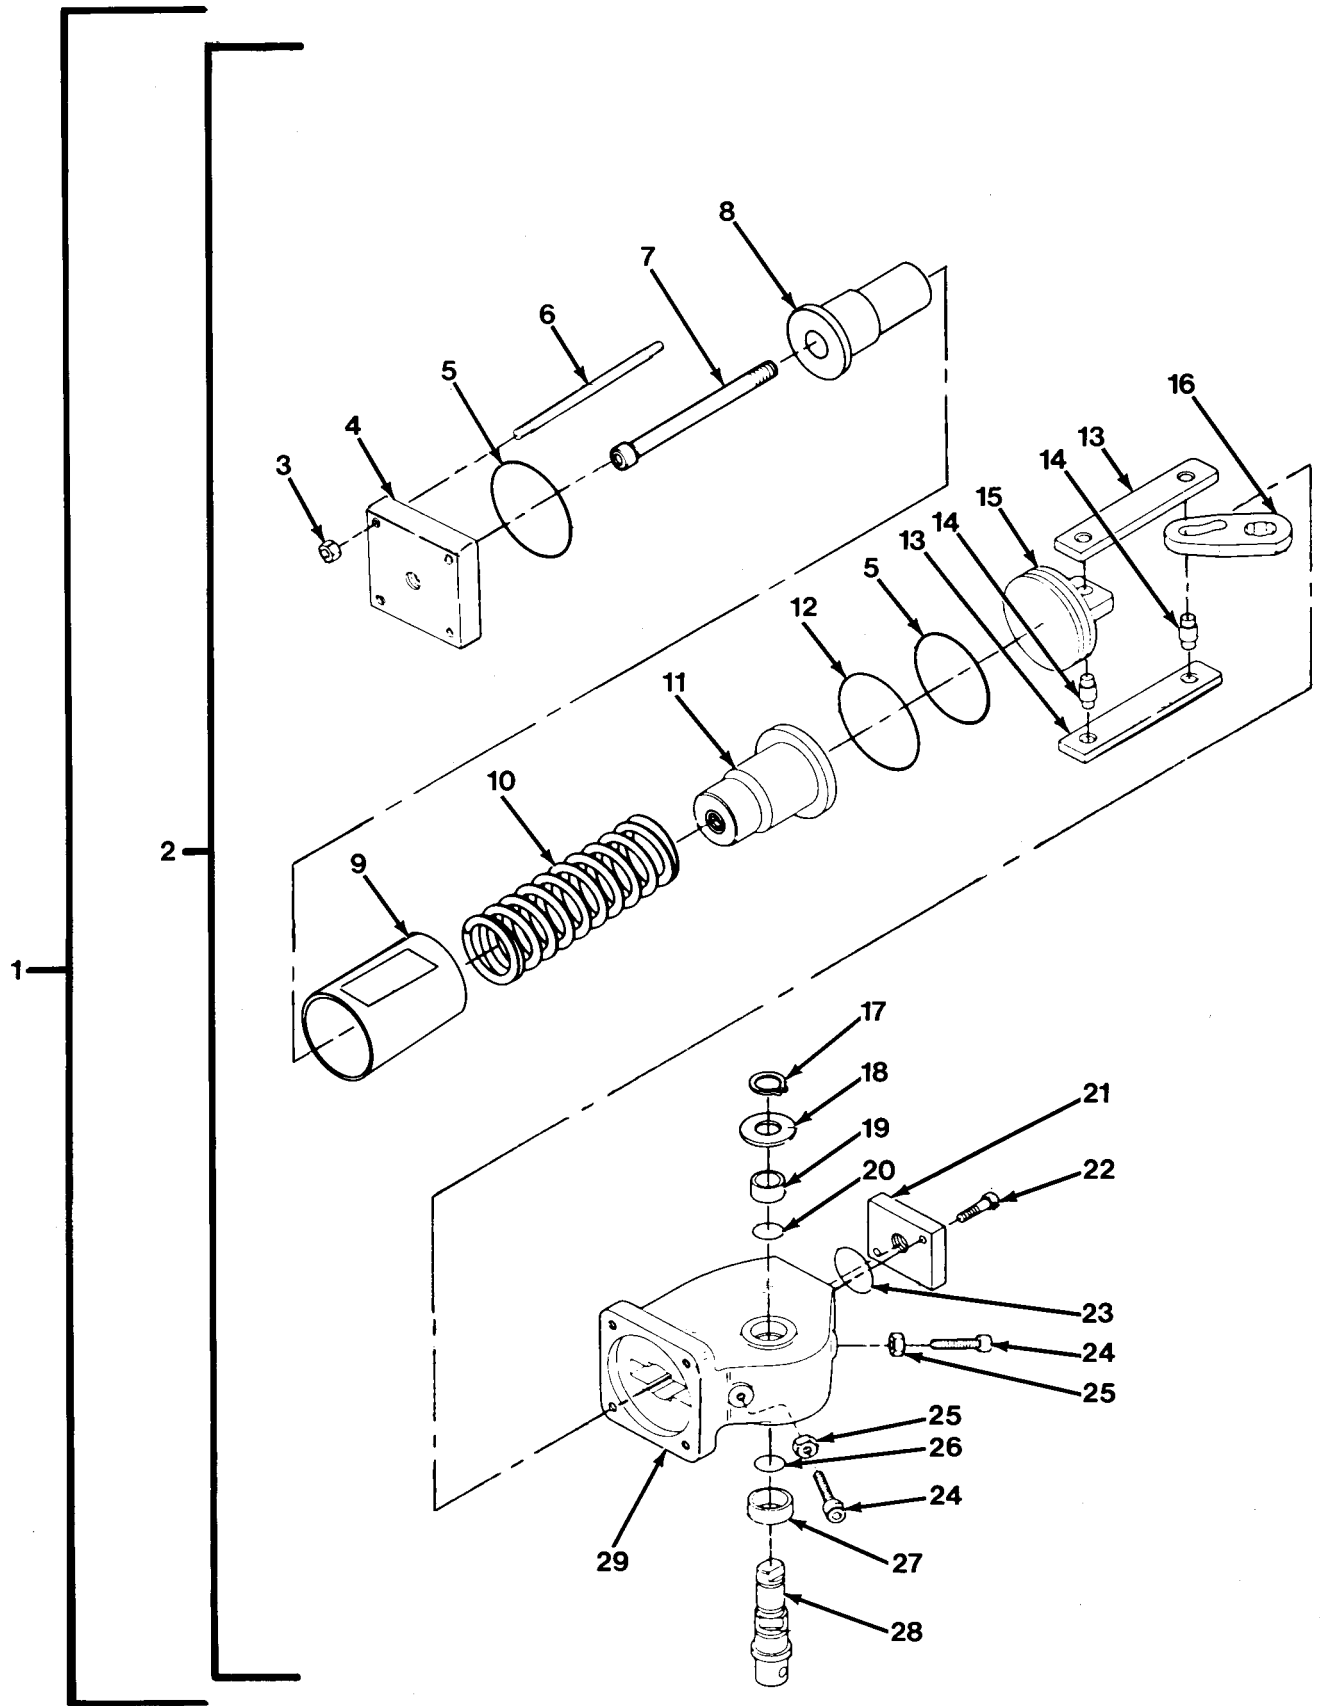

END OF FIGURE

FIG.467 V5 AIR ACTUATED FLOW VALVE (SHEET 1 OF 2)

FIG.467 V5 AIR ACTUATED FLOW VALVE (SHEET 2 OF 2)

SECTION II				TM 9-2320-279-24P		
(1)	(2)	(3)	(4)	(5)	(6)	
ITEM	SMR		PART			
NO	CODE	CAGEC	NUMBER	DESCRIPTION AND USABLE ON CODES(UOC)	QTY	
				GROUP 7203 VALVE, FITTINGS, LINES FIG.467 V5 AIR ACTUATED FLOW VALVE		
1	PFOHH	17566	45A221	VALVE,BUTTERFLY	1	
				UOC:H02,H07		
2	PFOHH	17566	45A221-P2	..ACTUATOR,VALVE	1	
				UOC:H02,H07		
3	PAHZZ	17566	45A221-P47	..NUT,PLAIN,HEXAGON	4	
				UOC:H02,H07		
4	PFHZZ	37239	395217	..CAP,LINEAR ACTUATIN	1	
				UOC:H02,H07		
5	PAHZZ	17566	45A221-P49	..PACKING,PREFORMED	2	
				UOC:H02,H07		
6	PFHZZ	37239	395222V2	..ROD CYLINDER CAP	4	
				UOC:H02,H07		
7	PAHZZ	17566	45A221-P51	..BOLT,SHOULDER	1	
				UOC:H02,H07		
8	PFHZZ	37239	309341	..SEAT,HELICAL COMPRE	1	
				UOC:H02,H07		
9	PFHZZ	37239	395224	..CYLINDER,ACTUATING,	1	
				UOC:H02,H07		
10	PAHZZ	37239	395227	..SPRING,HELICAL,COMP	1	
				UOC:H02,H07		
11	XDFZZ	37239	309342	..SEAT,HELICAL COMPRE	1	
				UOC:H02,H07		
12	PAHZZ	17566	45A221-P7	..PACKING,PREFORMED	1	
				UOC:H02,H07		
13	PFHZZ	37239	395221	..BAR,GUIDE	2	
				UOC:H02,H07		
14	PAHZZ	37239	395220	..PIN	2	
				UOC:H02,H07		
15	PFHZZ	17566	45A221-P5	..PISTON,LINEAR ACTUA	1	
				UOC:H02,H07		
16	PAHZZ	37239	395292	..CAM,CONTROL	1	
				UOC:H02,H07		
17	PAHZZ	17566	45A221-P18	..RING,RETAINING	1	
				UOC:H02,H07		
18	PAHZZ	37239	SS-1222V15	..WASHER,FLAT	1	
				UOC:H02,H07		
19	PAHZZ	17566	45A221-P20	..BEARING,UPPER SHAFT	1	
				UOC:H02,H07		
20	PAFZZ	17566	45A221-P21	..PACKING,PREFORMED	1	
				UOC:H02,H07		
21	PFHZZ	37239	395213	..BODY,VALVE	1	
				UOC:H02,H07		
22	PAHZZ	37239	S10875V7	..BOLT	2	
				UOC:H02,H07		
23	PAHZZ	17566	45A221-P11	..PACKING,PREFORMED	1	
				UOC:H02,H07		
24	PAHZZ	37239	395216V1	..SETSCREW	2	
				UOC:H02,H07		