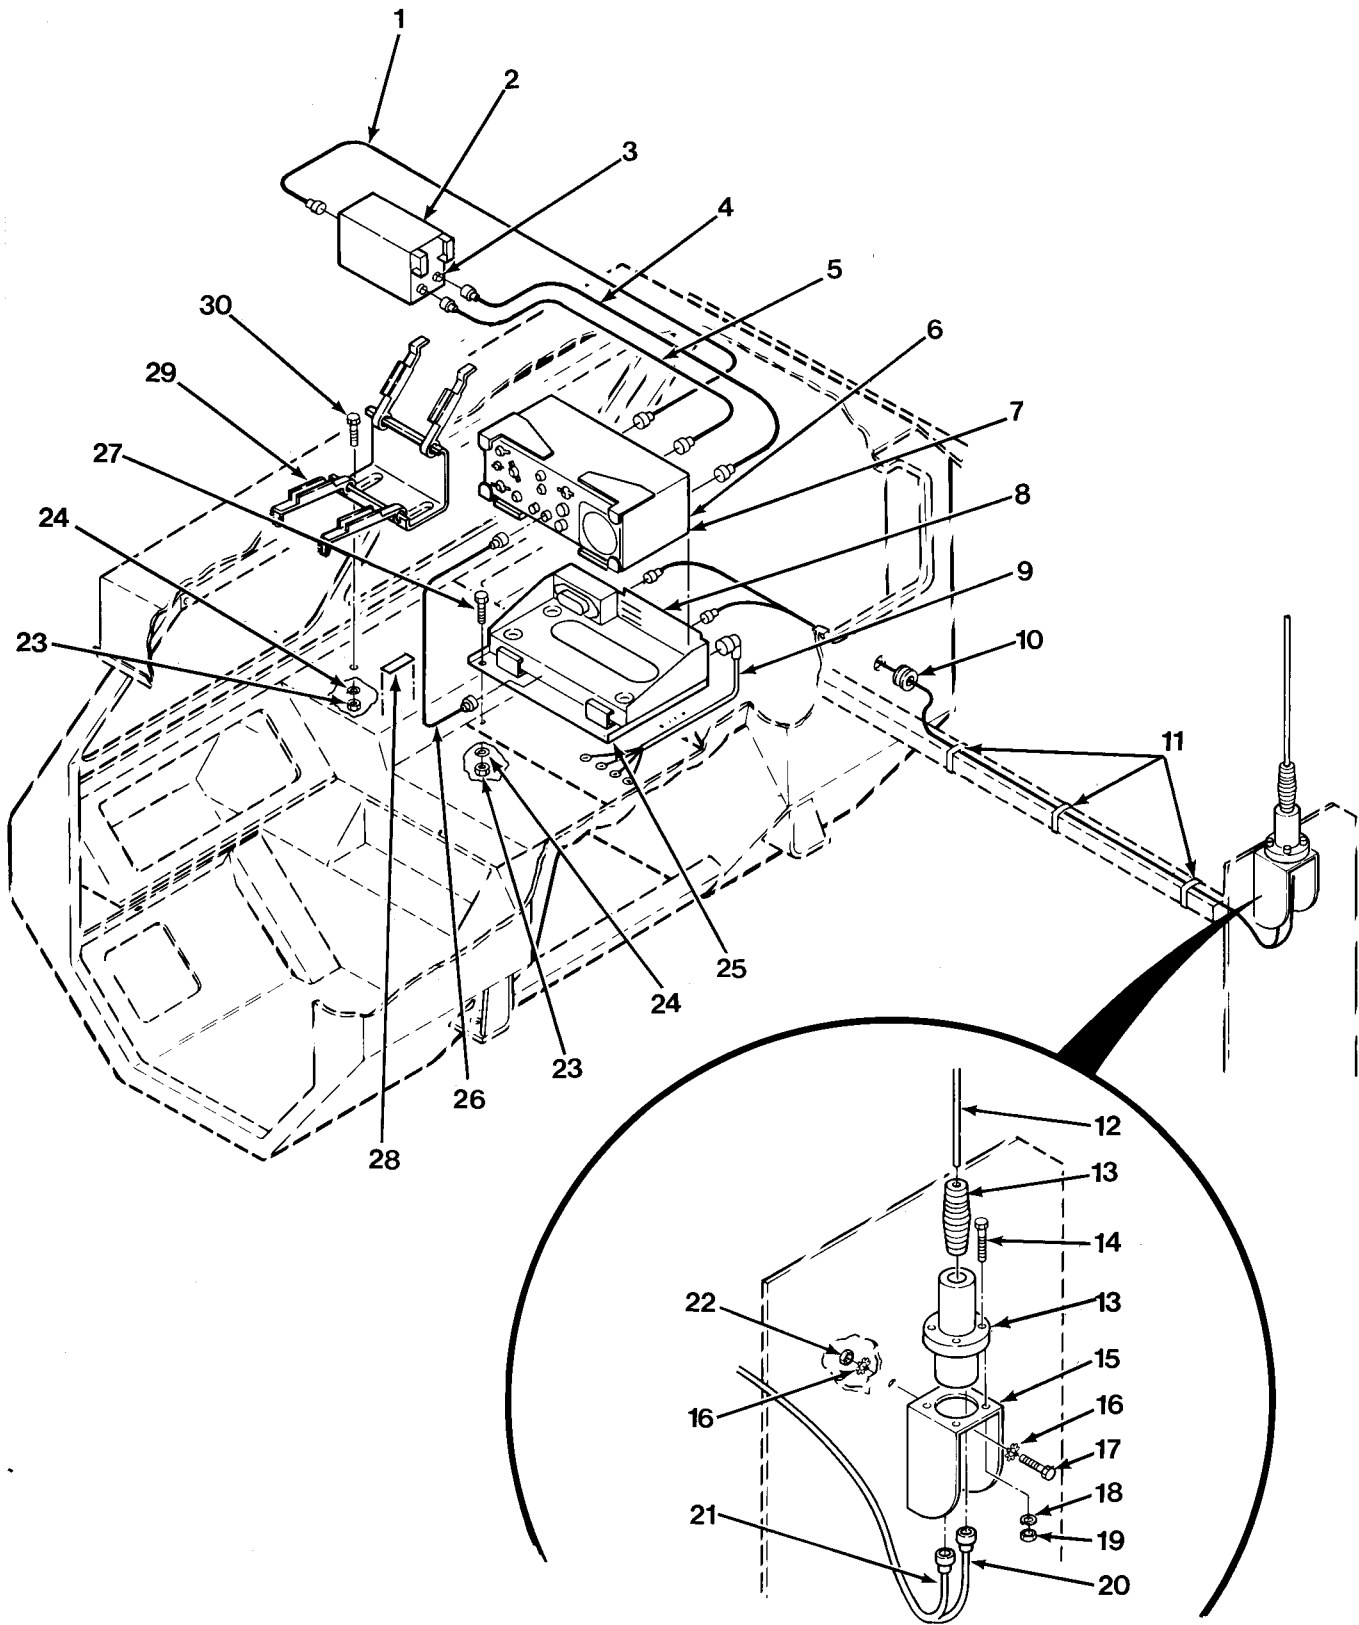

END OF FIGURE

FIG.440 RADIO INSTALLATION

SECTION II

TM 9-2320-279-24P

(1) ITEM NO	(2) SMR CODE	(3) CAGEC CAGEC	(4) PART NUMBER	(5) DESCRIPTION AND USABLE ON CODES(UOC)	(6) QTY
GROUP 63 CONTROL PANELS AND CONTROL COMPONENTS					
GROUP 6809 RADIO TELEPHONE SYSTEM					
FIG.440 RADIO INSTALLATION					
1	PAOFF	80063	SM-D-9306843FT	CABLE ASSEMBLY,SPEC	1
2	PAOZZ	98230	ON241700	SPEECH EQUIPMENT	1
3	PAOZZ	98230	ON241780	VPA ASSEMBLY	1
4	PAOFZ	80063	SM-D-9306834FT	CABLE ASSEMBLY,SPEC	1
5	PAOFF	80063	SM-D-9306824FT	CABLE ASSEMBLY,SPEC	1
6	PAOZZ	80063	PPL4319	RADIO SET	1
7	PAOHH	80063	SC-DL-454800AND SM-D-454880	AMPLIFIER-POWER SUP	1
8	PAOFH	80063	SM-D-415990	MOUNTING	1
9	PAOZZ	80058	CX4720VRC3FT	CABLE ASSEMBLY,POWE	1
10	PAOZZ	71296	11738	GROMMET,NONMETALLIC	1
11	PAOZZ	80063	PPL914	HARDWARE KIT,ELECTR	V
12	PAOZZ	80063	SCC446180	ANTENNA TIP ASSEMBL	1
13	PAOHD	80063	SM-D-542001	ANTENNA	1
14	PAOZZ	45152	462B01	SCREW,CAP,HEXAGON H	4
15	XDOZZ	80063	SCD189023	SUPPORT ASSEMBLY	1
16	PAOZZ	96906	MS45904-68	WASHER,LOCK	8
17	PAOZZ	96906	MS90725-6	SCREW,CAP,HEXAGON H	4
18	PAOZZ	96906	MS35338-46	WASHER,LOCK	4
19	PAOZZ	96906	MS35690-604	NUT,PLAIN,HEXAGON	4
20	PAOZZ	80058	CG1773BU15FT	CABLE ASSEMBLY,RADI	1
21	PAOZZ	80058	CX-4722A/VRC15FT	CABLE ASSEMBLY,SPEC	1
22	PAOZZ	96906	MS51967-2	NUT,PLAIN,HEXAGON	4
23	PAOZZ	96906	MS35691-13	NUT,PLAIN,HEXAGON	9
24	PAOZZ	96906	MS35338-45	WASHER,LOCK	18
25	PAOZZ	80063	SC-F-930691A	INTERCONNECTING BOX	1
26	XDOFF	80063	SM-D-930686	CABLE ASSEMBLY,SPEC	1
27	PAOZZ	96906	MS90726-36	SCREW,CAP,HEXAGON H	5
28	PFOZZ	80063	SCB279936	MARKER,IDENTIFICATI	1
29	PAOZZ	80063	SC-D-884714	MOUNTING BASE,ELECT	1
30	PAOZZ	96906	MS90727-32	BOLT,MACHINE	9