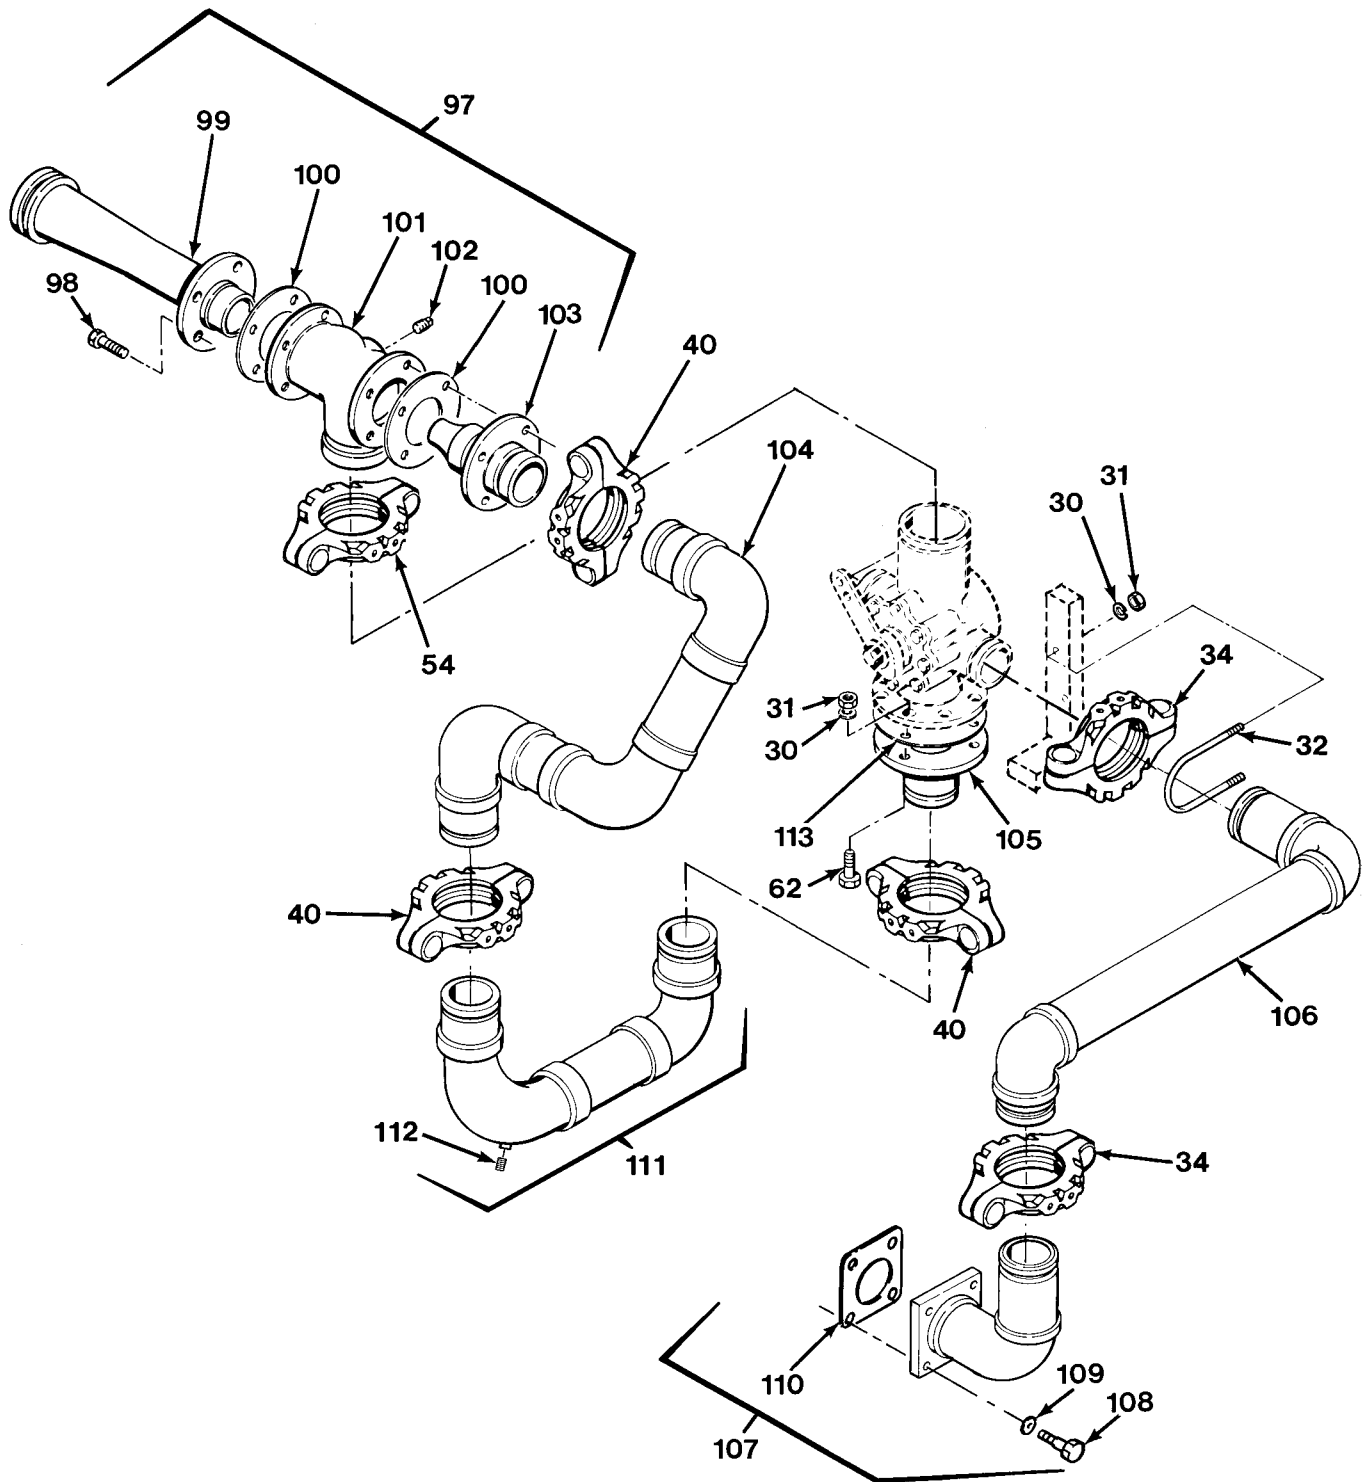

FIG.449 MODULE PIPING INSTALLATION (SHEET 5 OF 6)

FIG.449 MODULE PIPING INSTALLATION (SHEET 6 OF 6)

SECTION II				TM 9-2320-279-24P, C02	
(1)	(2)	(3)	(4)	(5)	(6)
ITEM	SMR		PART		
NO	CODE	CAGEC	NUMBER	DESCRIPTION AND USABLE ON CODES(UOC)	QTY
				GROUP 7203 VALVE, FITTINGS, LINES FIG.449 MODULE PIPING INSTALLATION	
1	PAOZZ	17566	45A252-P3	BOLT,U UOC:H02,H07	3
2	PFOZZ	17566	45A279	PIPE ASSEMBLY,METAL UOC:H02,H07	1
3	PGOZZ	17566	45A088	BRACKET,ANGLE UOC:H02,H07	1
4	PAOZZ	96906	MS35338-48	WASHER,LOCK UOC:H02,H07	8
5	PAOZZ	96906	MS51967-14	NUT,PLAIN,HEXAGON UOC:H02,H07	8
6	PAOZZ	96906	MS51922-17	NUT,SELF-LOCKING,HE UOC:H02,H07	24
7	PAOZZ	17566	45A110-P1	PLATE,MENDING UOC:H02,H07	16
* 7A	PAOZZ	45152	1882HX1	WASHER,FLAT UOC:H02,H07	4
8	PAOZZ	96906	MS90728-66	SCREW,CAP,HEXAGON H UOC:H02,H07	20
* 8A	PAOZZ	45152	715HX1	SCREW,CAP,HEX UOC:H02,H07	2
9	PAOZZ	79154	75-4T	COUPLING,CLAMP,PIPE UOC:H02,H07	3
10	PAOZZ	79154	B-A43-000-Z-00	.SCREW,SHOULDER UOC:H02,H07	2
11	PAOZZ	79154	4INCH77/75/78T	.GASKET UOC:H02,H07	1
12	PAOZZ	96906	MS51967-14	.NUT,PLAIN,HEXAGON UOC:H02,H07	2
13	PAOZZ	30327	8894287	ELBOW,PIPE TO HOSE UOC:H02,H07	1
* 14	MOOZZ	17566	45A286-P3	TUBING,NONMETALLIC MAKE FROM TUBING, P/N 660-NF UOC:H02,H07	2
15	PAOZZ	30327	269-P3/8X3/8	ELBOW,PIPE TO HOSE UOC:H02,H07	2
16	PAOZZ	10001	AN911-2	NIPPLE,PIPE UOC:H02,H07	2
17	PAOZZ	45152	057-690001	TEE,PIPE UOC:H02,H07	1
18	PAOZZ	38018	429621	ADAPTER,STRAIGHT,PI UOC:H02,H07	1
* 19	PAOZZ	45152	3218654	CABLE ASSEMBLY UOC:H02,H07	4
20	XAOZZ	17566	45A074-P1	.CABLE UOC:H02,H07	1
21	XAOZZ	17566	45A074-P2	.SLEEVE UOC:H02,H07	2
22	PAOZZ	45152	2247910	CAP,4 INCH,WITH HOL UOC:H02,H07	1