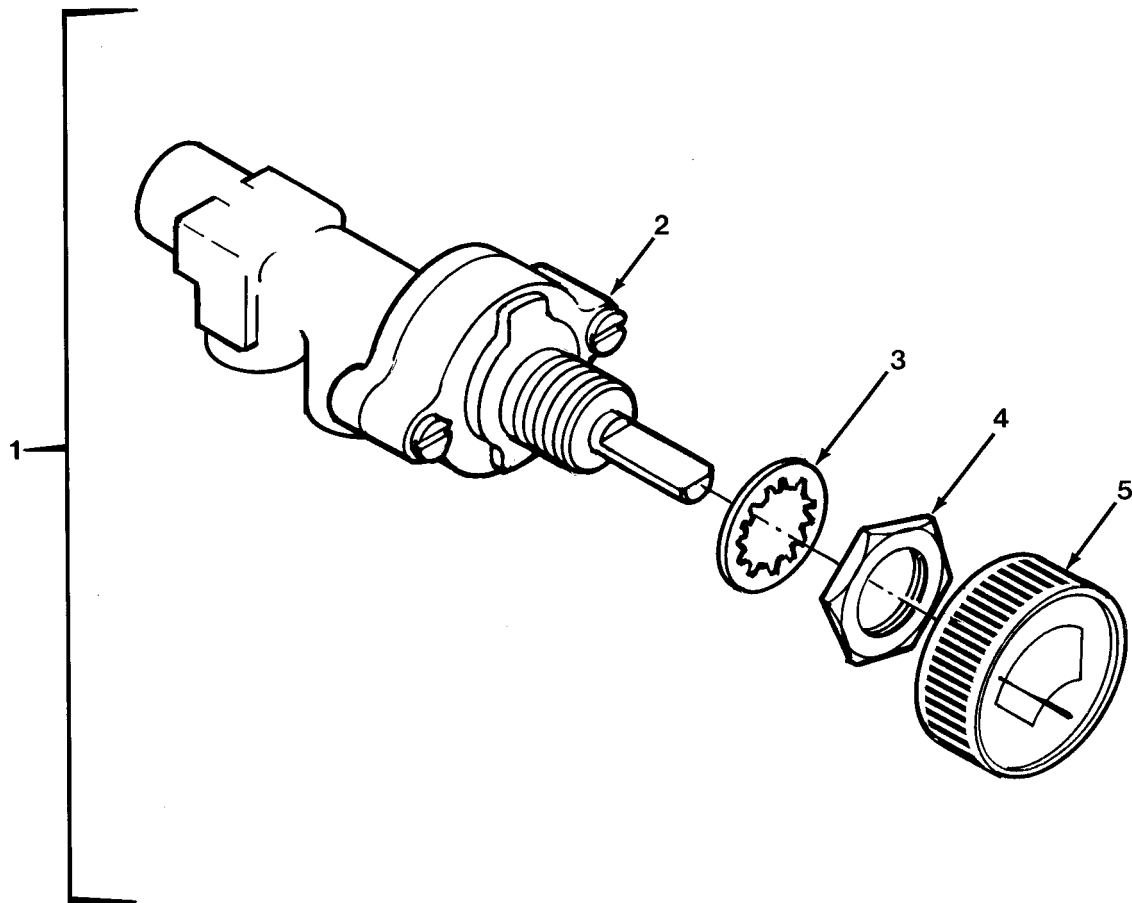

SECTION II			TM 9-2320-279-24P		
(1)	(2)	(3)	(4)	(5)	(6)
ITEM	SMR		PART		
NO	CODE	CAGEC	NUMBER	DESCRIPTION AND USABLE ON CODES(UOC)	QTY
GROUP 2202 ACCESSORY ITEMS					
FIG.387 WINDSHIELD WIPER					
INSTALLATION					
1	PAOZZ	82484	4180-20-BW	ARM,WINDSHIELD WIPE	2
2	PAOZZ	82484	C-972	.NUT,PLAIN,HEXAGON	1
3	PAOZZ	82484	GW-114-L	.NOZZLE,WINDSHIELD W	1
4	PAOZZ	82484	C-971-1	.SCREW,MACHINE	1
5	XAOZZ	82484	1017	.SPRING	1
6	XAOZZ	82484	W-78-L	.TUBE,FLUID	1
7	PAOZZ	82484	C-1100-2-20	BLADE,WINDSHIELD WI	2
8	PAOZZ	80204	B1821BH025F050N	SCREW,CAP,HEXAGON H	4
9	PAOOO	82484	GS-2850	MOTOR,WINDSHIELD WI	2
10	PAOZZ	82484	GS-2851	.PLATE,MOUNTING	1
11	XAOZZ	82484	A11/09506/107	.MOTOR,WIPER	1
12	PAOZZ	82484	C-1483	.NUT,SELF-LOCKING,HE	2
13	PAOZZ	82484	S-3601	.SCREW	2
14	PAOZZ	78189	1720-00-261-7152	.WASHER,LOCK	1
15	PAOZZ	82484	C-1421-3	.NUT,PLAIN,CAP	1
16	PAOZZ	82484	S-2280-1	.DRIVER,ARM,WINDSHIE	1
17	PAOZZ	82484	S-2775	.CAP,PROTECTIVE,DUST	1
18	PAOZZ	82484	S-4003	.NUT,PLAIN,HEXAGON	1
19	PAOZZ	82484	S-4002	.WASHER,FLAT	1
20	PAOZZ	82484	S-4001	.GASKET	1

END OF FIGURE

FIG.388 WIPER CONTROL VALVE