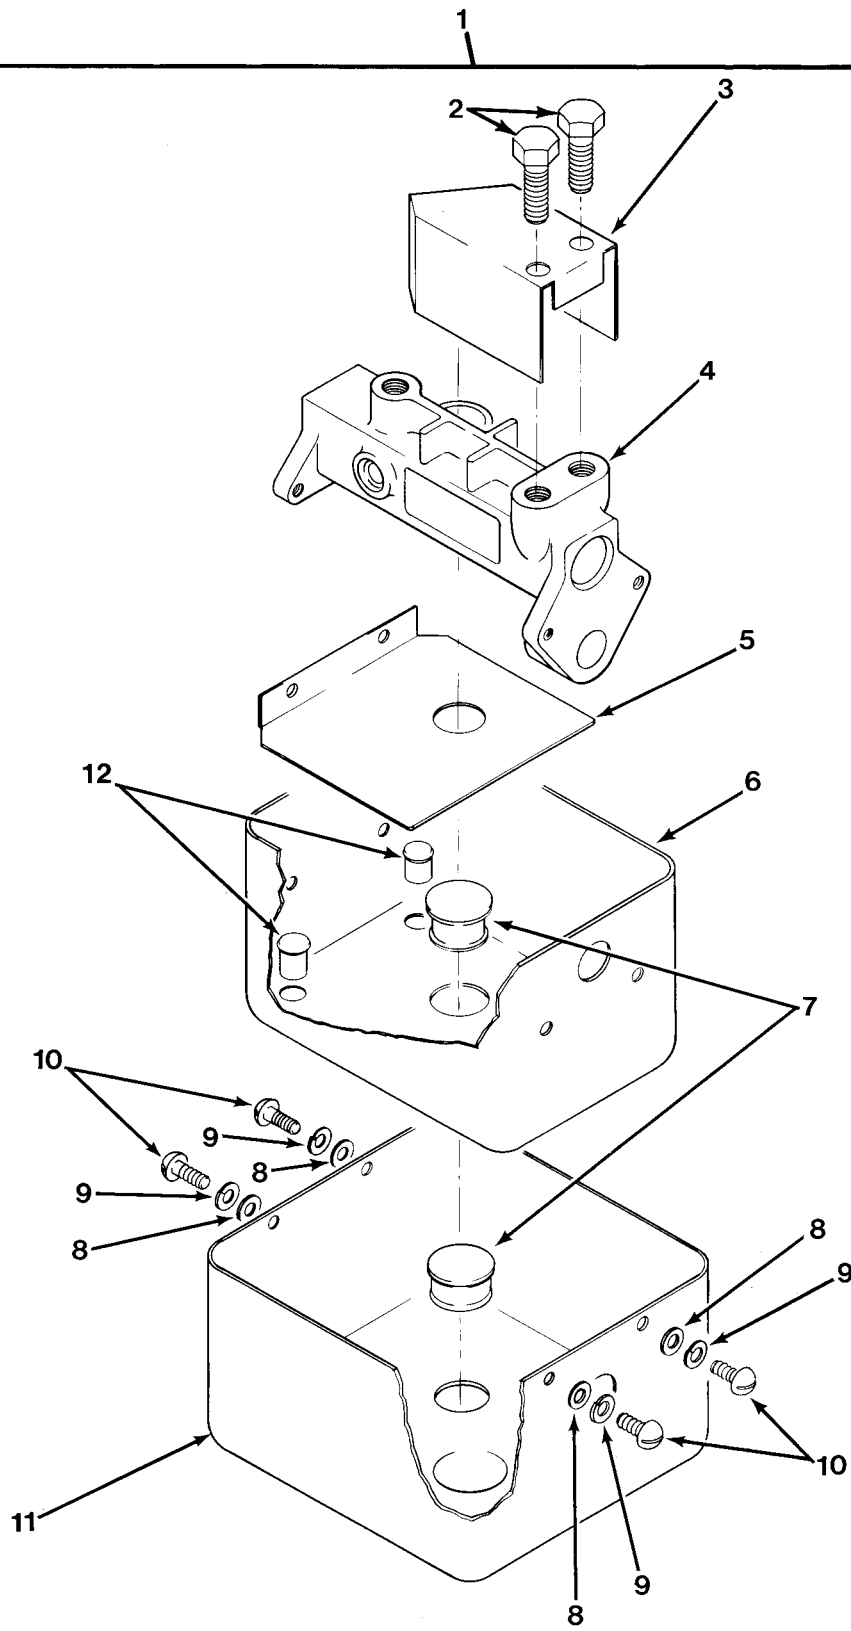

FIG.460 V19 JET LEVEL SENSOR ASSEMBLY