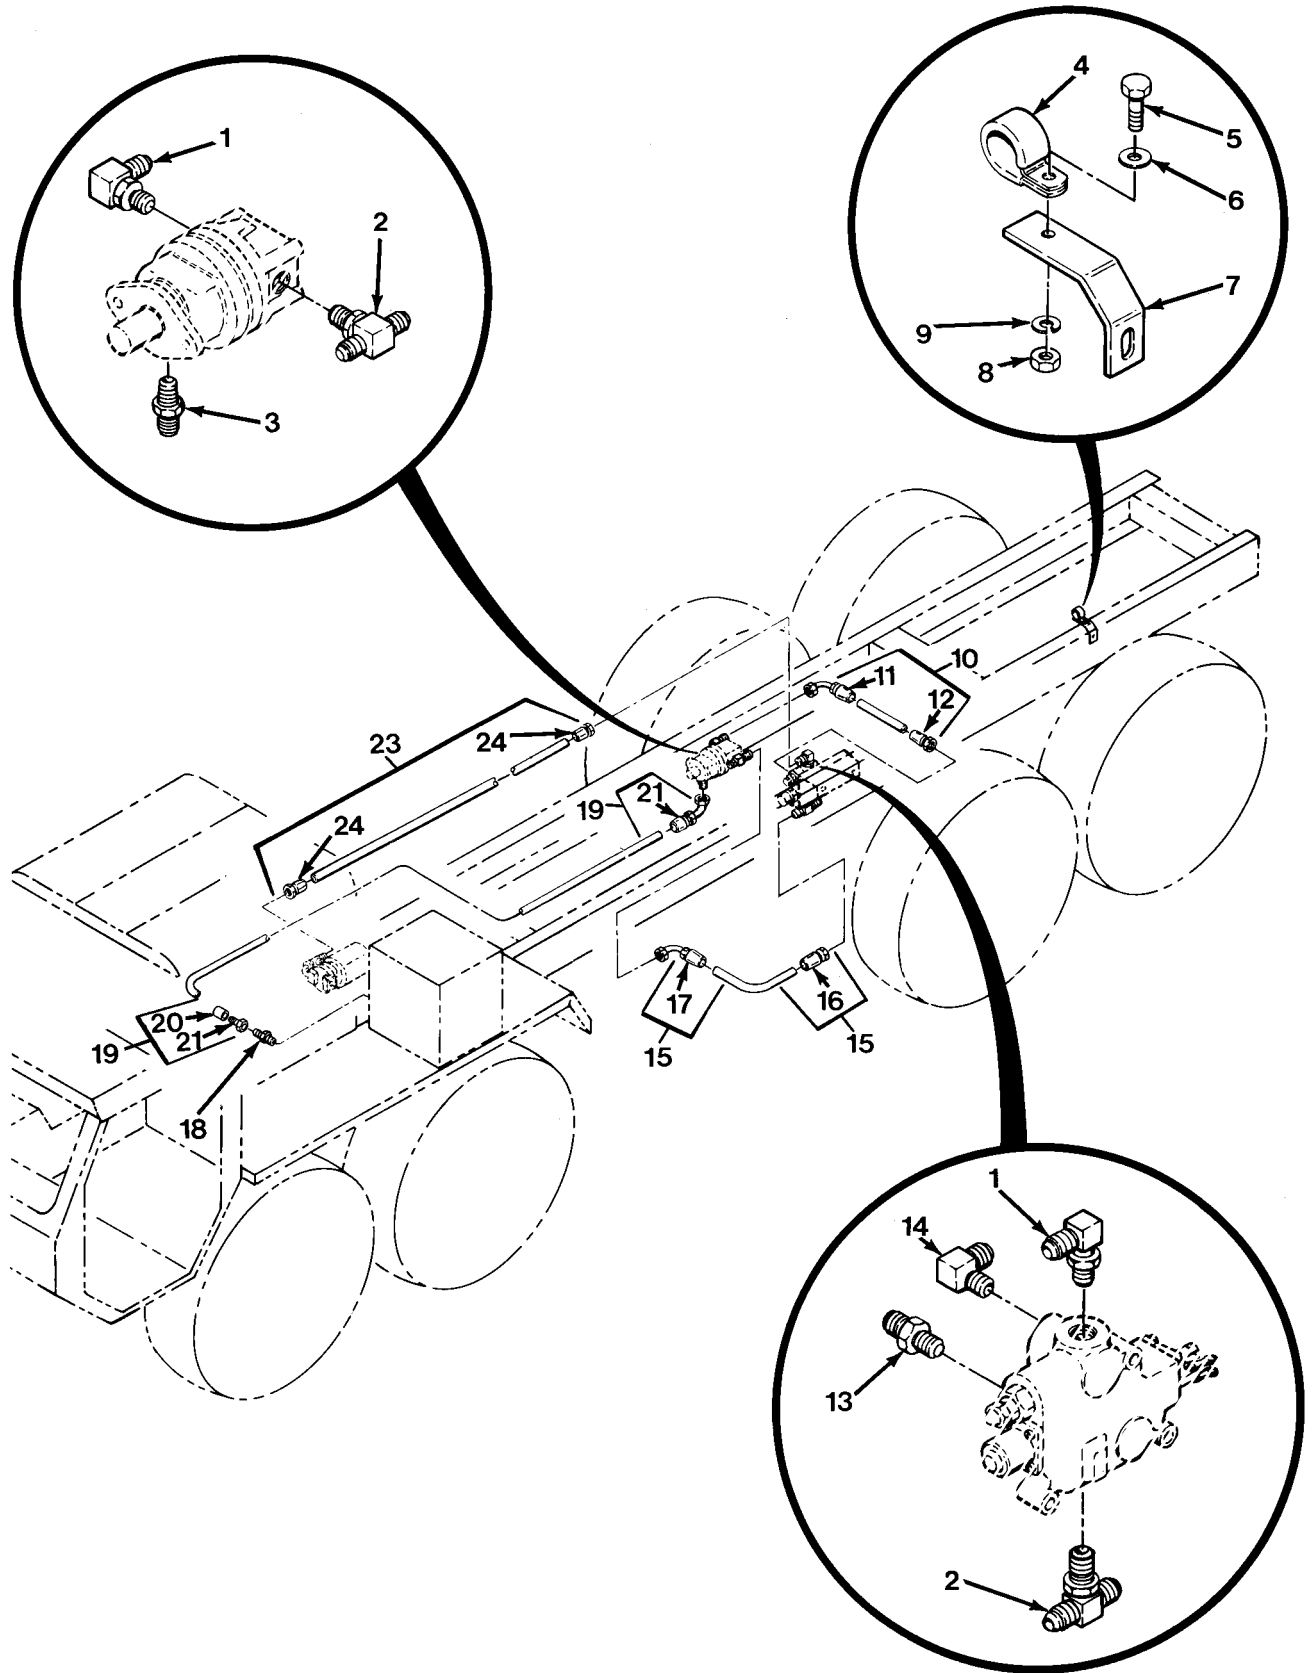

END OF FIGURE

FIG.416 HYDRAULIC LINES AND FITTINGS - M978 WITHOUT WINCH (SHEET 1 OF 2)

FIG.416 HYDRAULIC LINES AND FITTINGS - M978 WITHOUT WINCH (SHEET 2 OF 2)

SECTION II				TM 9-2320-279-24P, C02	(6)
(1)	(2)	(3)	(4)	(5)	(6)
ITEM NO	SMR CODE	CAGEC	PART NUMBER	DESCRIPTION AND USABLE ON CODES(UOC)	QTY
				GROUP 2406 STRAINERS, FILTERS, LINES AND FITTINGS, ETC. FIG.416 HYDRAULIC LINES AND FITTINGS - M978 WITHOUT WINCH	
1	PAOZZ	96906	MS51527A12	ELBOW,TUBE TO BOSS	2
				UOC:H07	
2	PAOZZ	01276	203003-12-12S	TEE,TUBE TO BOSS	2
				UOC:H07	
3	PAOZZ	96906	MS51500A6-2	ADAPTER,STRAIGHT,PI	1
				UOC:H07	
4	PAOZZ	45152	2682HX	CLAMP,LOOP	2
				UOC:H07	
5	PAOZZ	80204	N1821BH025C113N	SCREW,CAP,HEXAGON H	4
				UOC:H07	
6	PAOZZ	96906	MS27183-10	WASHER,FLAT	4
				UOC:H07	
7	PAOZZ	45152	1376470	BRACKET,ANGLE	2
				UOC:H07	
8	PAOZZ	96906	MS51967-2	NUT,PLAIN,HEXAGON	4
				UOC:H07	
9	PAOZZ	96906	MS35338-44	WASHER,LOCK	4
				UOC:H07	
* 10	MFOZZ	01276	FG1011KKK0320	HOSE ASSEMBLY MAKE FROM HOSE, P/N 2781-12-RL	1
				UOC:H07	
11	PAFZZ	01276	191112-12-12S	.ELBOW,TUBE TO HOSE	1
				UOC:H07	
12	PAFZZ	01276	191100H12-12S	.ADAPTER,STRAIGHT,TU	1
				UOC:H07	
13	PAOZZ	01276	202702-10-12S	ADAPTER,STRAIGHT,TU	1
				UOC:H07	
14	PAOZZ	01276	2062-10-12S	ELBOW,TUBE TO BOSS	1
				UOC:H07	
15	MFOZZ	01276	FG1556KKK0270	HOSE ASSEMBLY MAKE FROM HOSE, P/N 2781-12-RL	1
				UOC:H07	
16	PAFZZ	01276	191100H12-12S	.ADAPTER,STRAIGHT,TU	1
				UOC:H07	
17	PAFZZ	01276	191112-12-12S	.ELBOW,TUBE TO HOSE	1
				UOC:H07	
18	PAOZZ	96906	MS51500A6-6	ADAPTER,STRAIGHT,PI	1
				UOC:H07	
19	MFOZZ	01276	FG1556GGG1670	HOSE ASSEMBLY MAKE FROM HOSE, P/N 2781-6	1
				UOC:H07	
* 20	PAFZZ	01276	1SA 6FJ6	.NIPPLE	1
				UOC:H07	
* 21	PAFZZ	01276	ISB6	.SOCKET	1
				UOC:H07	
* 22	PAFZZ	01276	1SA6FJB6-1SB6	.ELBOW,TUBE TO HOSE	1
				UOC:H07	