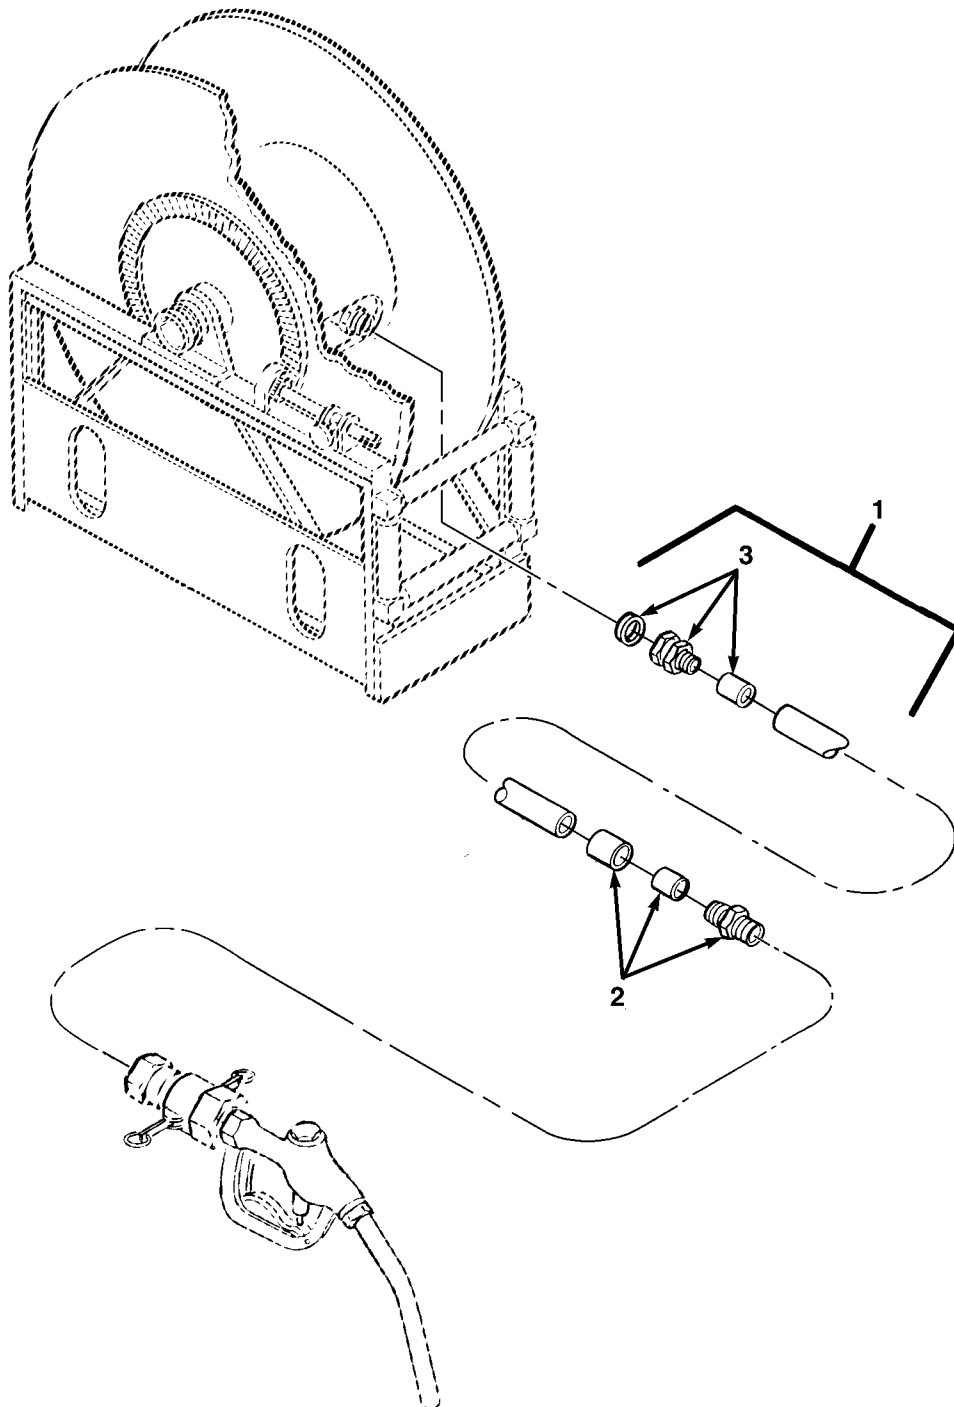

FIG.396 FUEL TRANSFER HOSE - M978