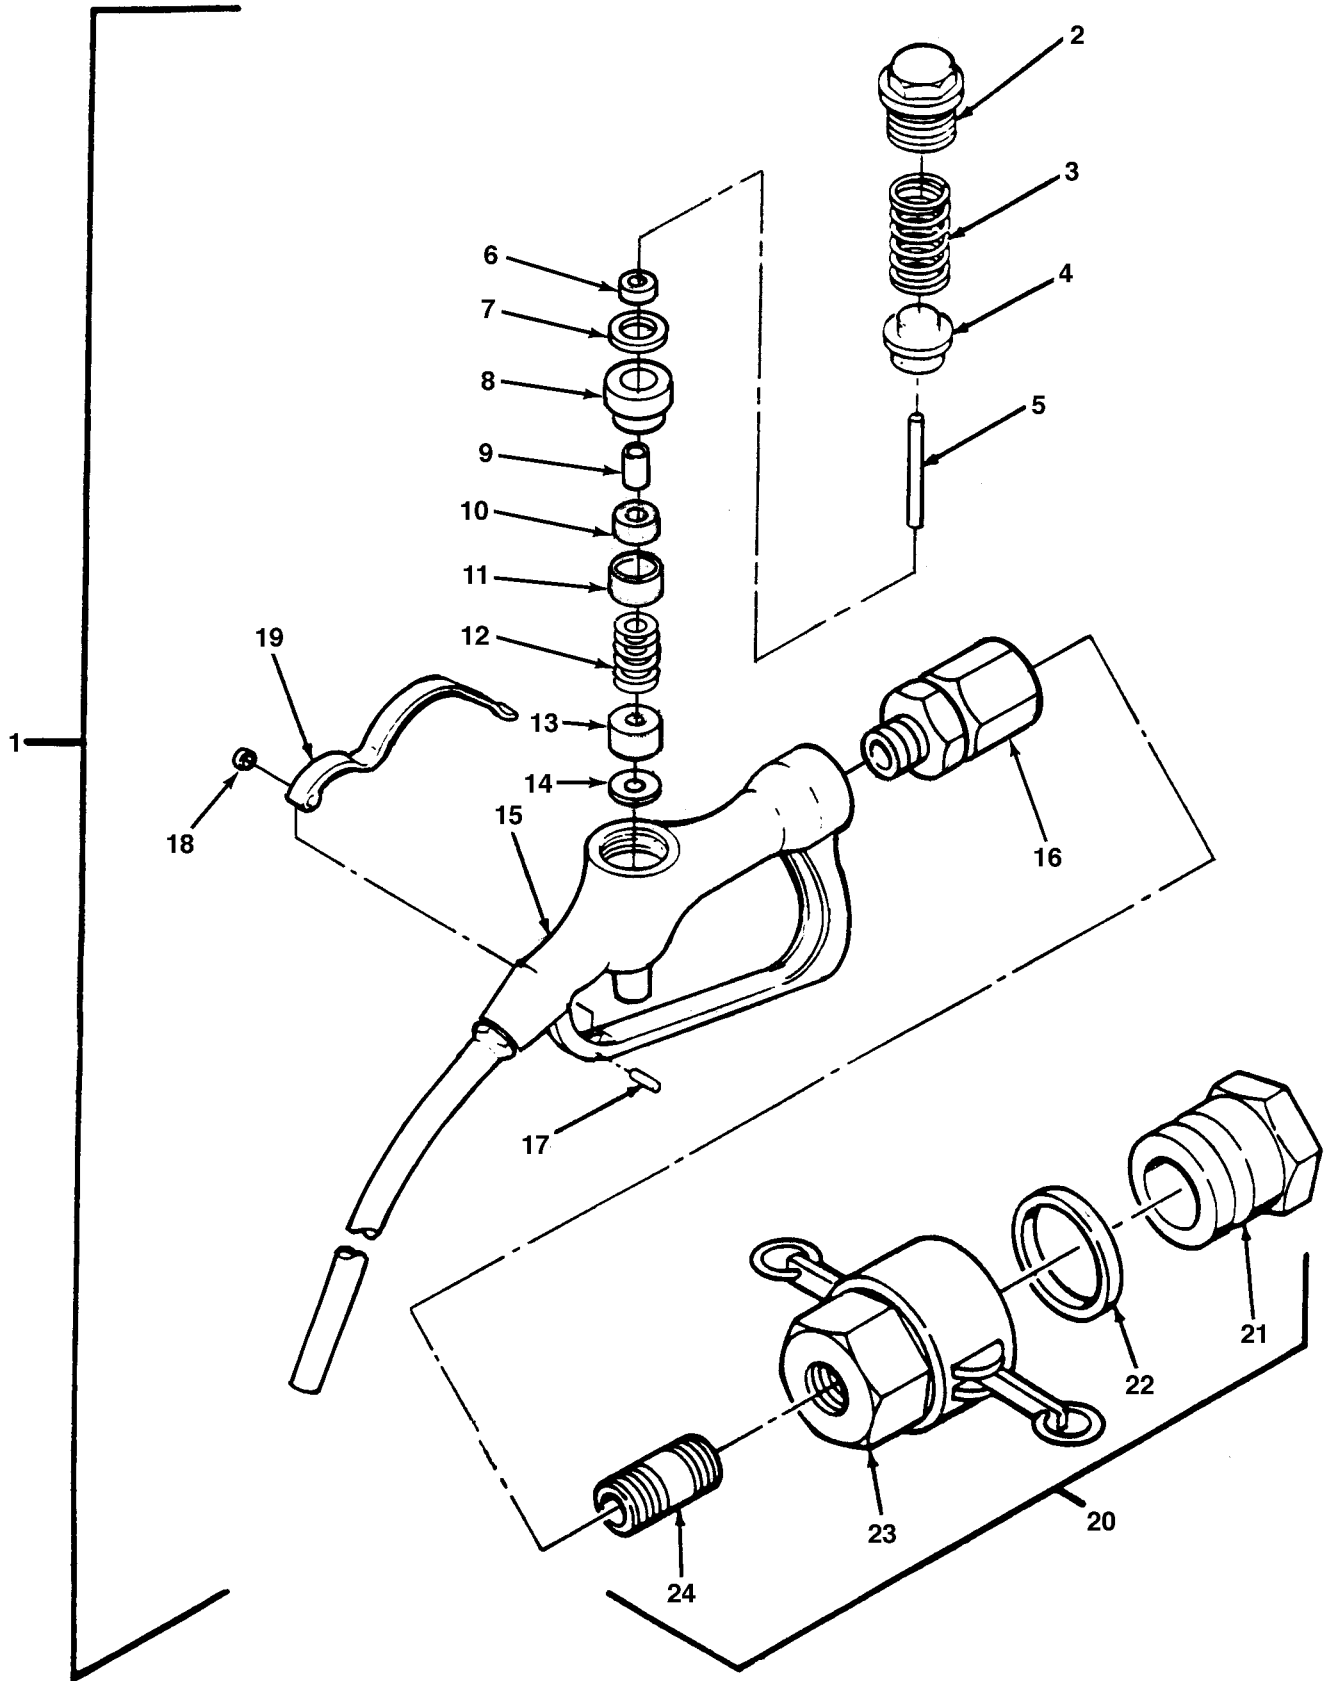

FIG.397 FUEL NOZZLE ASSEMBLY - M978