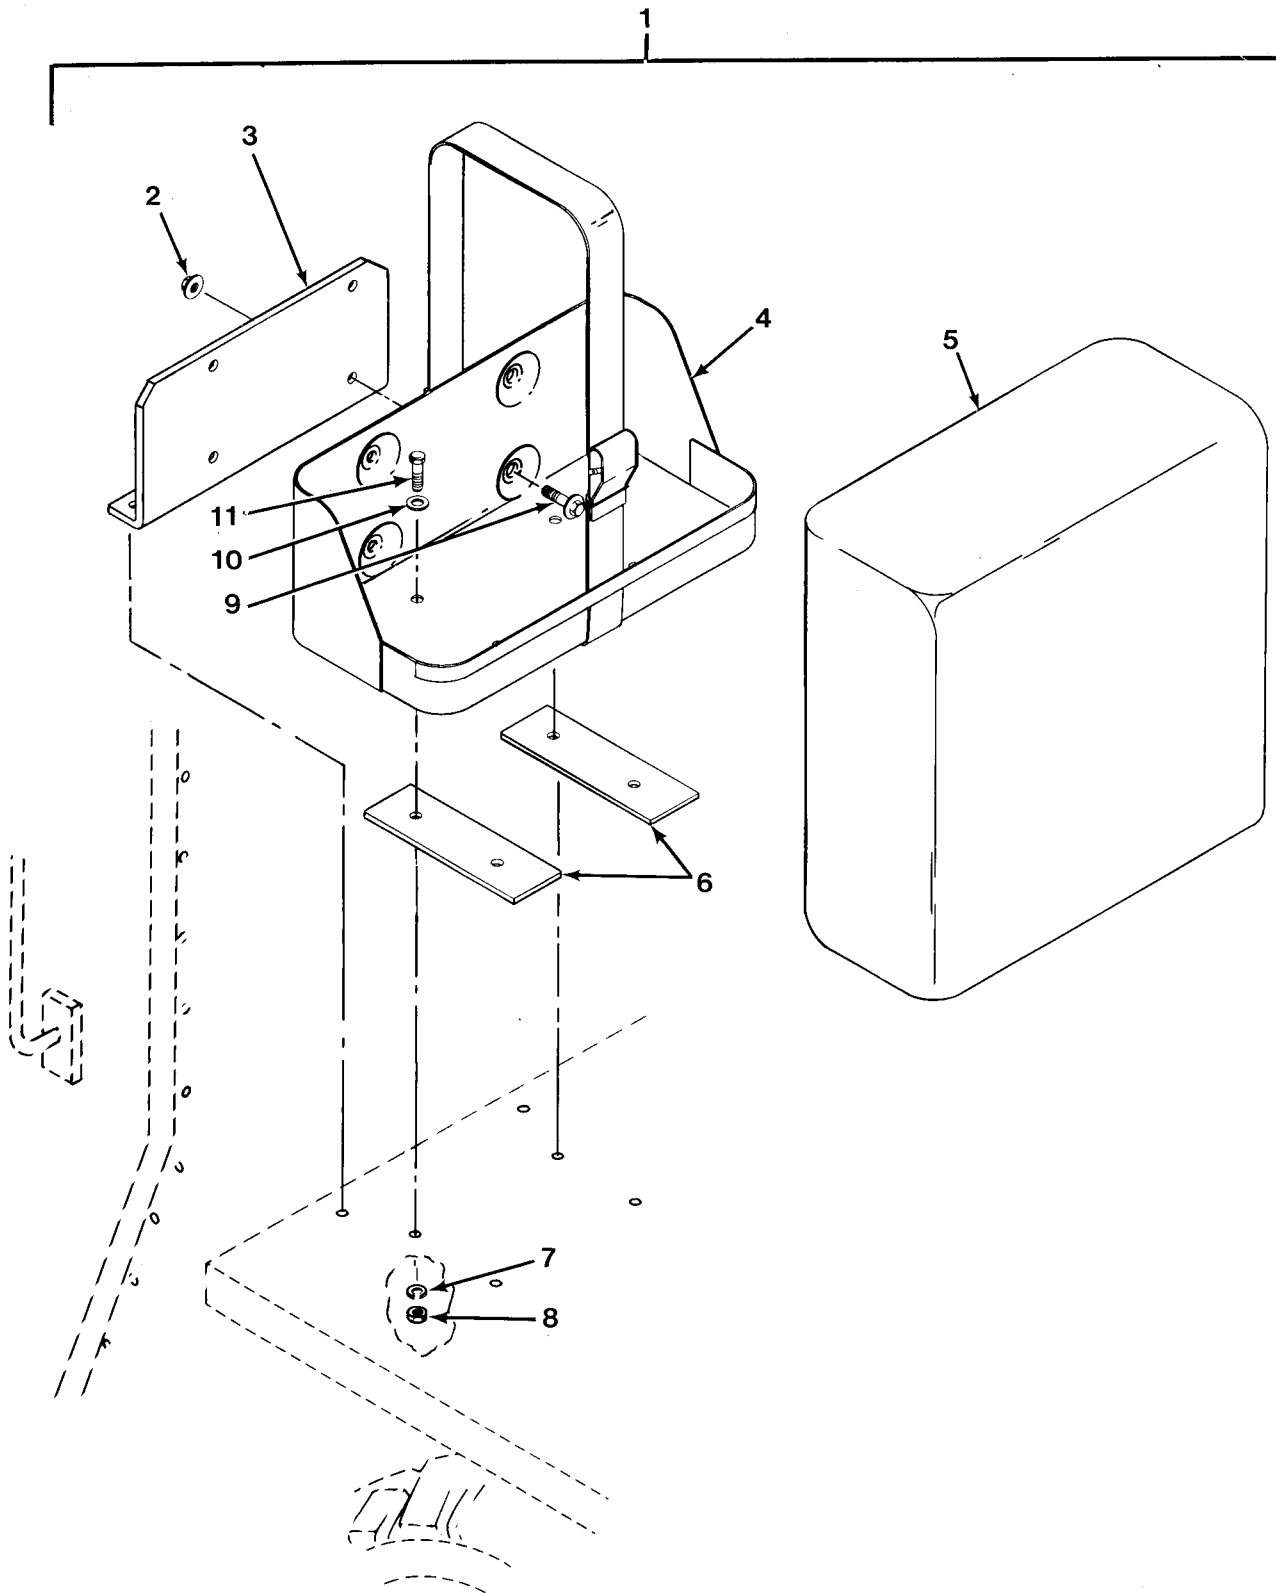

FIG.472 M13 DECONTAMINATION UNIT INSTALLATION

SECTION II			TM 9-2320-279-24P		
(1)	(2)	(3)	(4)	(5)	(6)
ITEM NO	SMR CODE	CAGEC	PART NUMBER	DESCRIPTION AND USABLE ON CODES(UOC)	QTY
GROUP 9120 DECONTAMINATION EQUIPMENT FIG.472 M13 DECONTAMINATION UNIT INSTALLATION					
1	PFOOO	19207	5705588	DECONTAMINATION KIT DECONTAMINATION .. HEMTT	1
2	PAOZZ	45152	115307A	.NUT, SELF-LOCKING, EX	4
3	PAOZZ	45152	1374800	.BRACKET, ANGLE	1
4	PAOZZ	07860	C21452	.BRACKET, VEHICULAR C	1
5	PAOOO	81361	E5-51-527	.DECONTAMINATING APP	1
6	PAOZZ	45152	1375490	.SPACER, PLATE	2
7	PAOZZ	96906	MS35338-46	.WASHER, LOCK	4
8	PAOZZ	96906	MS35690-604	.NUT, PLAIN, HEXAGON	4
9	PAOZZ	52167	WG0412TB	.SCREW, CAP, HEXAGON H	4
10	PAOZZ	96906	MS27183-14	.WASHER, FLAT	4
11	PAOZZ	80204	B1821BH038C113N	.SCREW, CAP, HEXAGON H	4

END OF FIGURE