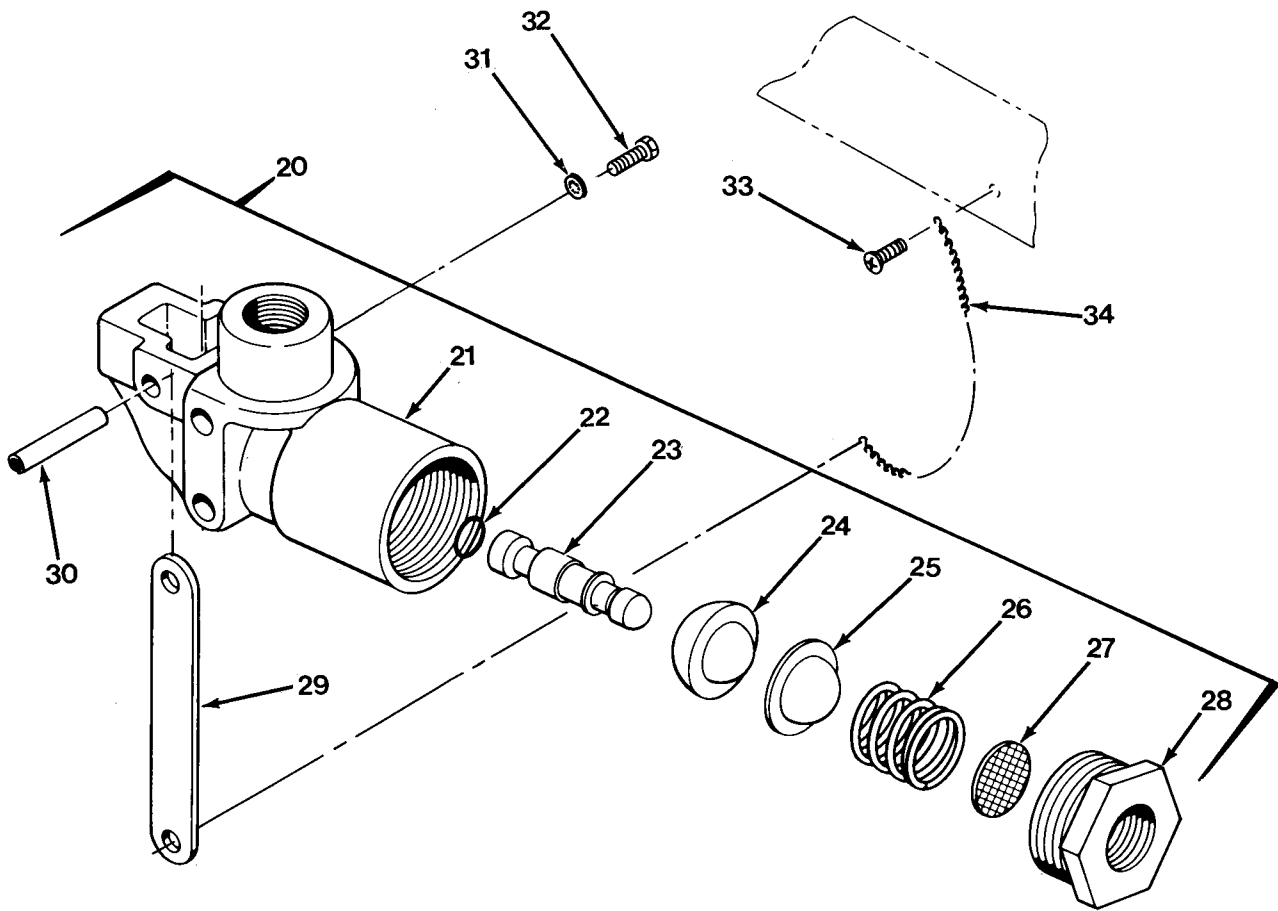

END OF FIGURE

FIG.391 AIR HORN AND VALVE (SHEET 1 OF 2)

FIG.391 AIR HORN AND VALVE (SHEET 2 OF 2)

SECTION II			TM 9-2320-279-24P, C1		
(1)	(2)	(3)	(4)	(5)	(6)
ITEM NO	SMR CODE	CAGEC	PART NUMBER	DESCRIPTION AND USABLE ON CODES(UOC)	QTY
GROUP 2202 ACCESSORY ITEMS FIG.391 AIR HORN AND VALVE					
1	PAOOO	06853	101493	HORN,FLUID OPERATED	1
2	PBOZZ	06853	293516	.HORN,FLUID OPERATED	1
3	PBOZZ	06853	293519	.HORN,PNEUPHONIC,SHO	1
4	PFOZZ	06853	293527	.BODY,AIR HORN	1
5	PFOZZ	06853	239674	.COUPLING,HORN MOUNT	1
6	PAOZZ	06853	231435	.GASKET	1
7	PAOZZ	06853	231436	.WASHER,FLAT	1
8	PAOZZ	96906	MS35333-46	.WASHER,LOCK	1
9	PAOZZ	06853	204781	.NUT,PLAIN,HEXAGON	1
10	PAOZZ	06853	294142	.SCREW,ASSEMBLED WAS	8
11	PAOZZ	06853	244095	.NUT,PLAIN,HEXAGON	2
12	PAOZZ	06853	212688	.COVER,HORN	2
13	PAOZZ	06853	217870	.SPRING,HELICAL,COMP	2
14	PAOZZ	06853	212687	.SPRING,HELICAL,COMP	2
15	PAOZZ	06853	212686	.BUMPER,NONMETALLIC	2
16	PAOZZ	06853	212685	.DIAPHRAGM,HORN	2
17	PAOZZ	45152	369AX1	NUT,PLAIN,HEXAGON	1
18	PAOZZ	96906	MS45904-73	WASHER,LOCK	1
19	PAOZZ	80204	B1821BH031C113N	BOLT,MACHINE	1
20	PAOOZ	06853	228928	VALVE,ANGLE	1
21	XAOZZ	06853	238350	.BODY	1
22	PAOZZ	06853	236640	.GASKET	1
23	PAOZZ	06853	238685	.STEM,VALVE,HORN	1
24	PAOZZ	06853	238686	.INLET VALVE	1
25	PAOZZ	06853	238687	.SPRING SEAT	1
26	PAOZZ	06853	249146	.SPRING,HELICAL,COMP	1
27	PAOZZ	06853	212668	.STRAINER ELEMENT,SE	1
28	PAOZZ	06853	238662	.ADAPTER,STRAIGHT,PI	1
29	PAOZZ	06853	212663	.CONNECTING LINK,RIG	1
30	PAOZZ	06853	237542	.PIN,SPRING	1
31	PAOZZ	45152	2239HX	WASHER,LOCK	2
* 32	PAOZZ	45152	44196AX	SCREW,TAPPING	2
33	PAOZZ	96906	MS24619-39	SCREW,TAPPING	1
34	MOOZZ	45152	104190B	CHAIN,WELDLESS MAKE FROM CHAIN, P/N 75014-32	1