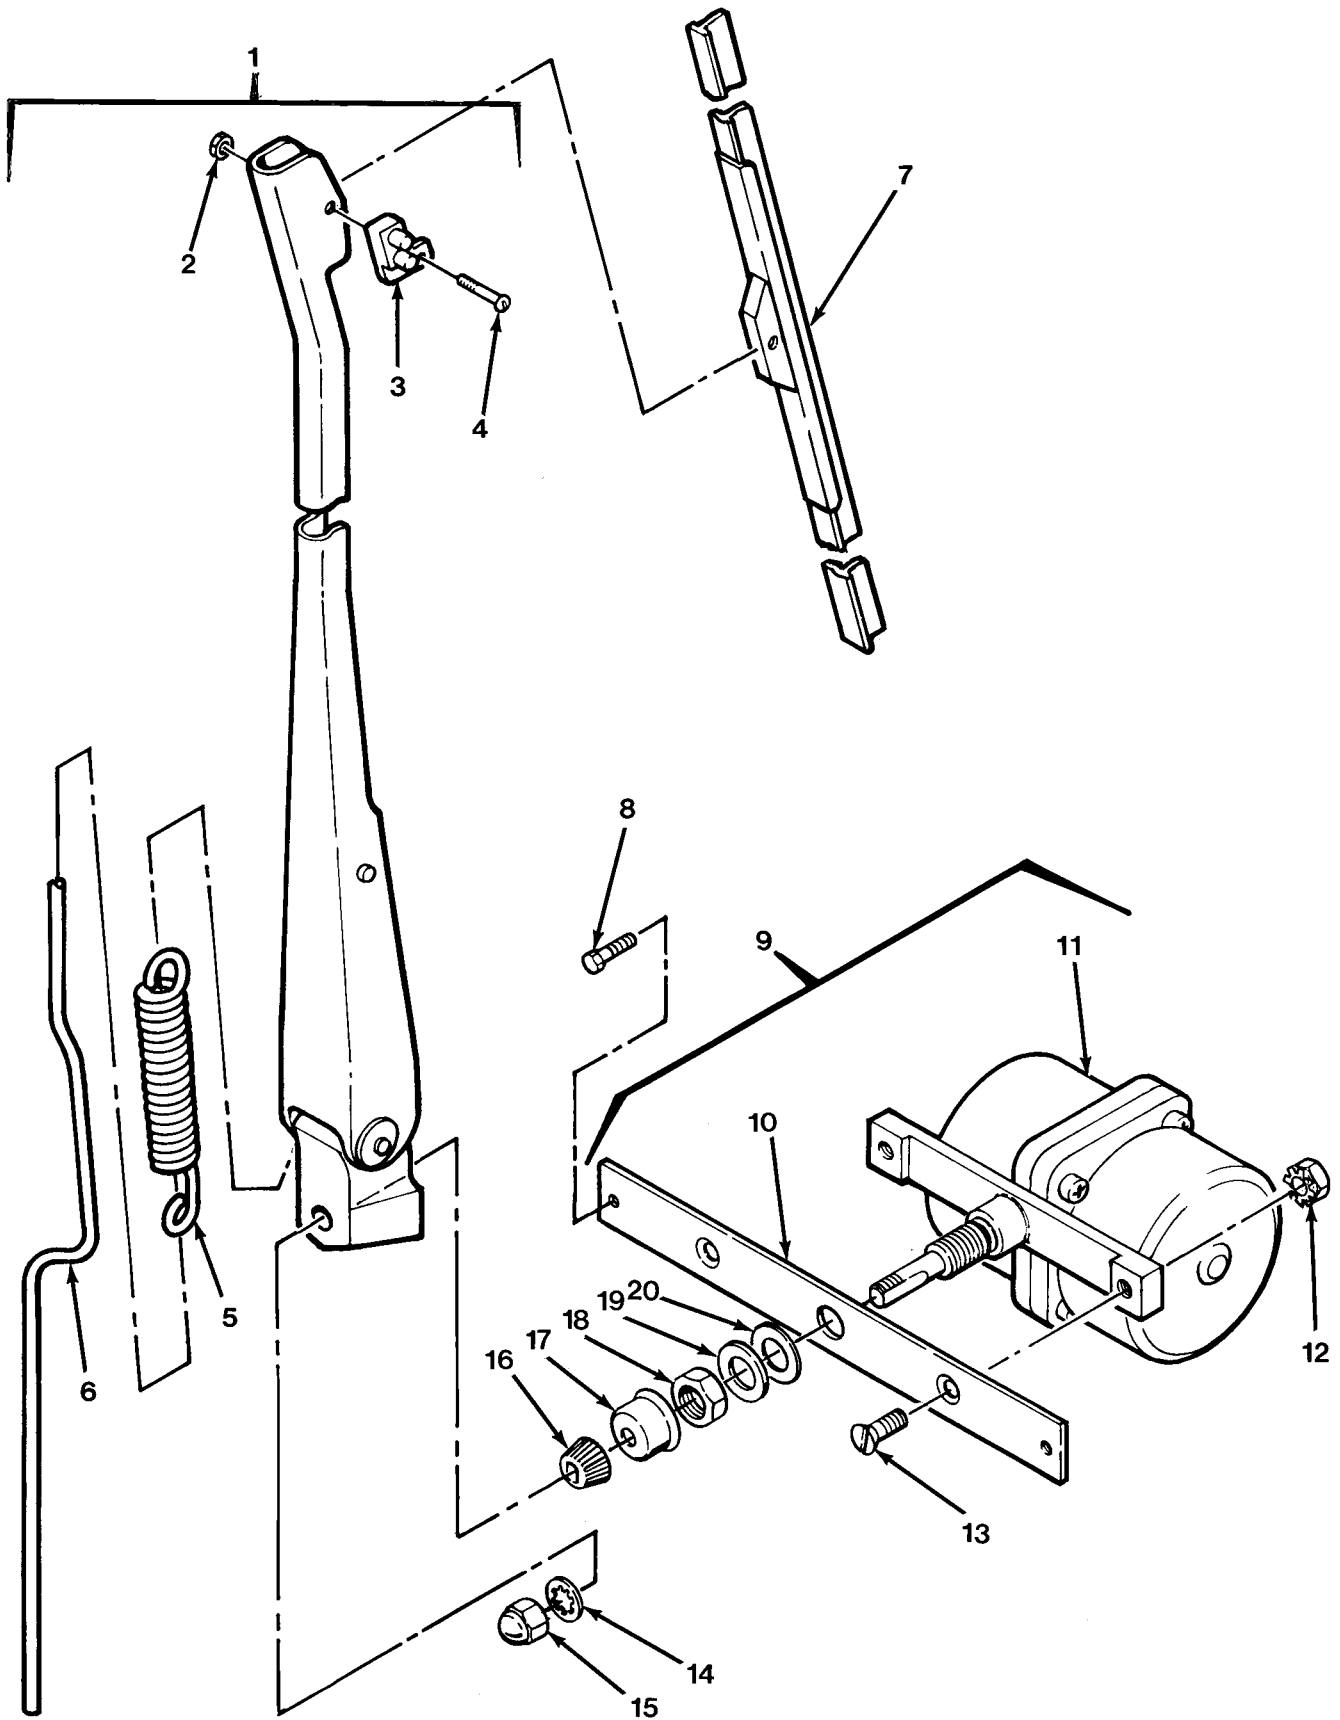

FIG. 387 WINDSHIELD WIPER INSTALLATION

SECTION II			TM 9-2320-279-24P		
(1)	(2)	(3)	(4)	(5)	(6)
ITEM	SMR		PART		
NO	CODE	CAGEC	NUMBER	DESCRIPTION AND USABLE ON CODES(UOC)	QTY
GROUP 2202 ACCESSORY ITEMS					
FIG.387 WINDSHIELD WIPER					
INSTALLATION					
1	PAOZZ	82484	4180-20-BW	ARM,WINDSHIELD WIPE	2
2	PAOZZ	82484	C-972	.NUT,PLAIN,HEXAGON	1
3	PAOZZ	82484	GW-114-L	.NOZZLE,WINDSHIELD W	1
4	PAOZZ	82484	C-971-1	.SCREW,MACHINE	1
5	XAOZZ	82484	1017	.SPRING	1
6	XAOZZ	82484	W-78-L	.TUBE,FLUID	1
7	PAOZZ	82484	C-1100-2-20	BLADE,WINDSHIELD WI	2
8	PAOZZ	80204	B1821BH025F050N	SCREW,CAP,HEXAGON H	4
9	PAOOO	82484	GS-2850	MOTOR,WINDSHIELD WI	2
10	PAOZZ	82484	GS-2851	.PLATE,MOUNTING	1
11	XAOZZ	82484	A11/09506/107	.MOTOR,WIPER	1
12	PAOZZ	82484	C-1483	.NUT,SELF-LOCKING,HE	2
13	PAOZZ	82484	S-3601	.SCREW	2
14	PAOZZ	78189	1720-00-261-7152	.WASHER,LOCK	1
15	PAOZZ	82484	C-1421-3	.NUT,PLAIN,CAP	1
16	PAOZZ	82484	S-2280-1	.DRIVER,ARM,WINDSHIE	1
17	PAOZZ	82484	S-2775	.CAP,PROTECTIVE,DUST	1
18	PAOZZ	82484	S-4003	.NUT,PLAIN,HEXAGON	1
19	PAOZZ	82484	S-4002	.WASHER,FLAT	1
20	PAOZZ	82484	S-4001	.GASKET	1

END OF FIGURE