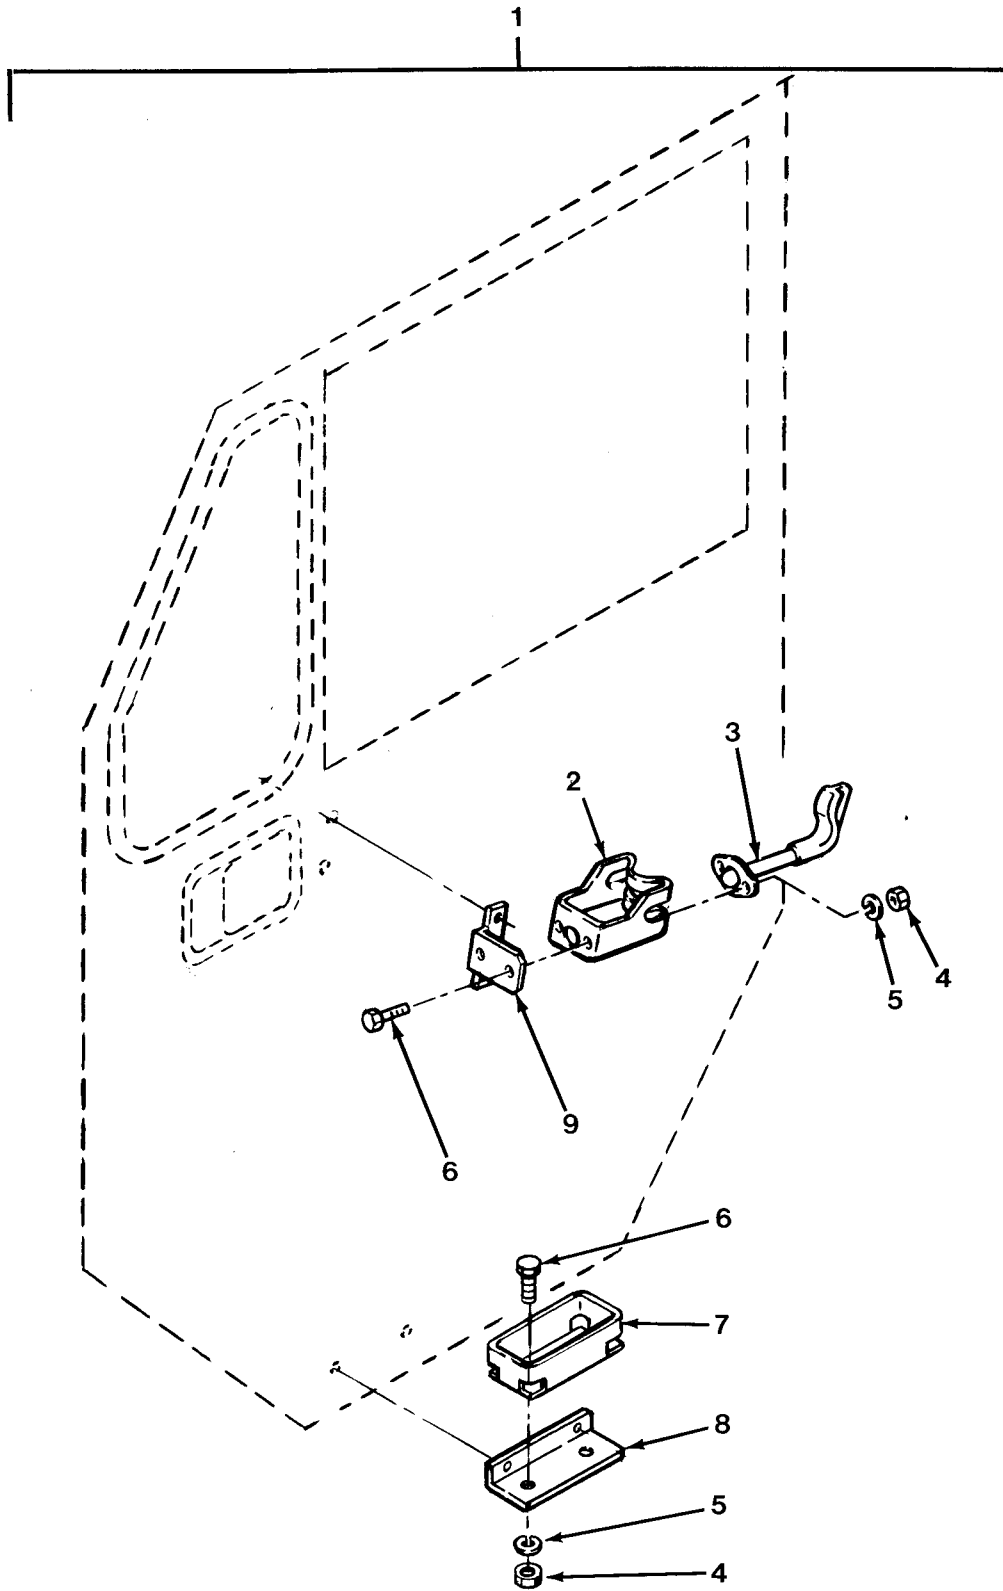

END OF FIGURE

FIG. 434 RIFLE MOUNTING

SECTION II

TM 9-2320-279-24P

(1) ITEM NO	(2) SMR CODE	(3) CAGEC CAGEC	(4) PART NUMBER	(5) DESCRIPTION AND USABLE ON CODES(UOC)	(6) QTY
GROUP 3401 PRIMARY ARMAMENT					
FIG.434 RIFLE MOUNTING					
1	PFOZZ	19207	5705590	MOUNT,RIFLE	1
2	PAOZZ	19207	11630581	.BRACKET,MOUNTING,CA	2
3	PAOZZ	19207	11630529	.RACK,STORAGE,SMALL	2
4	PAOZZ	96906	MS51967-2	.NUT,PLAIN,HEXAGON	8
5	PAOZZ	96906	MS35338-44	.WASHER,LOCK	8
6	PAOZZ	45152	2109HX1	.SCREW,CAP,HEXAGON H	8
7	PAOZZ	19207	11630594	.SUPPORT,RIFLE MOUNT	2
8	PFOZZ	45152	1376360	.BRACKET,ANGLE	2
9	PFOZZ	45152	1376350	.BRACKET,ANGLE	2