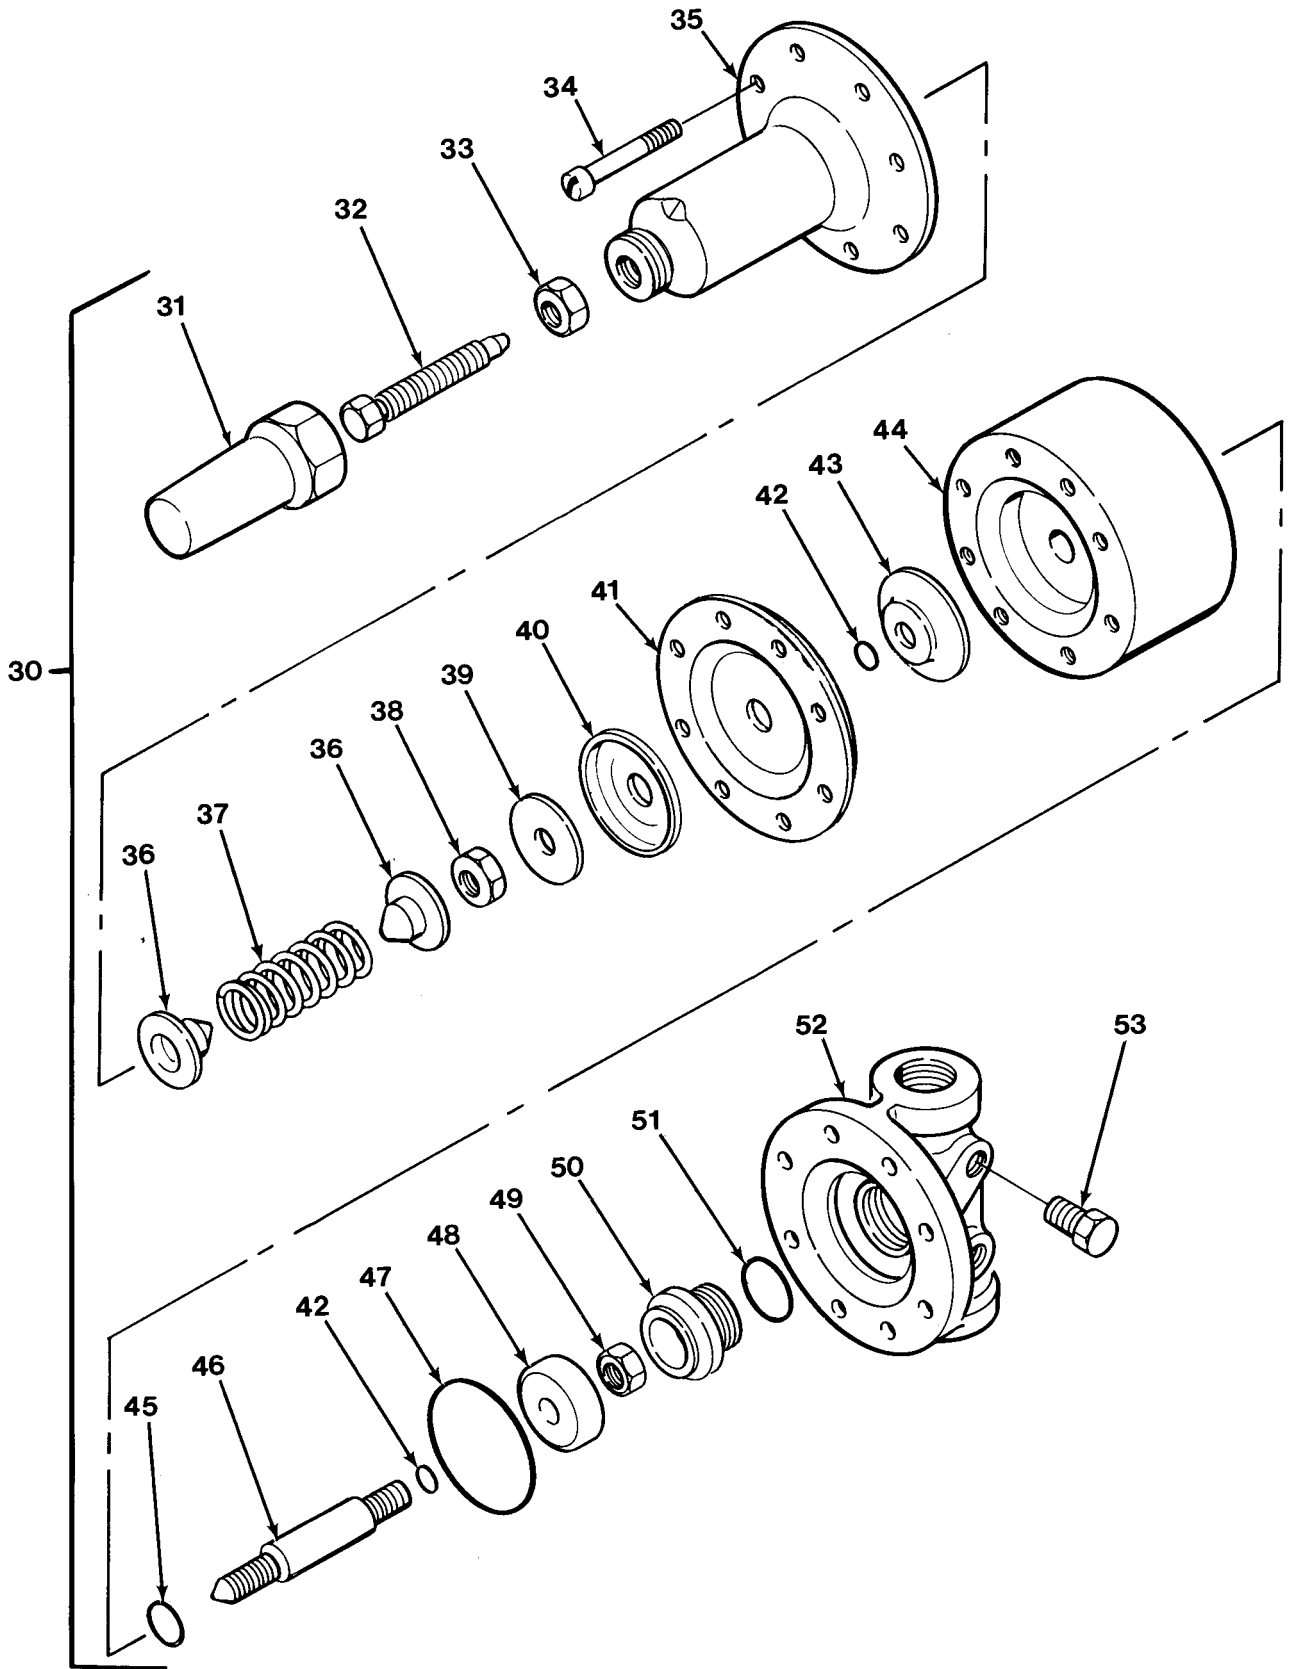

FIG.470 V4 RELIEF VALVE (SHEET 1 OF 3)