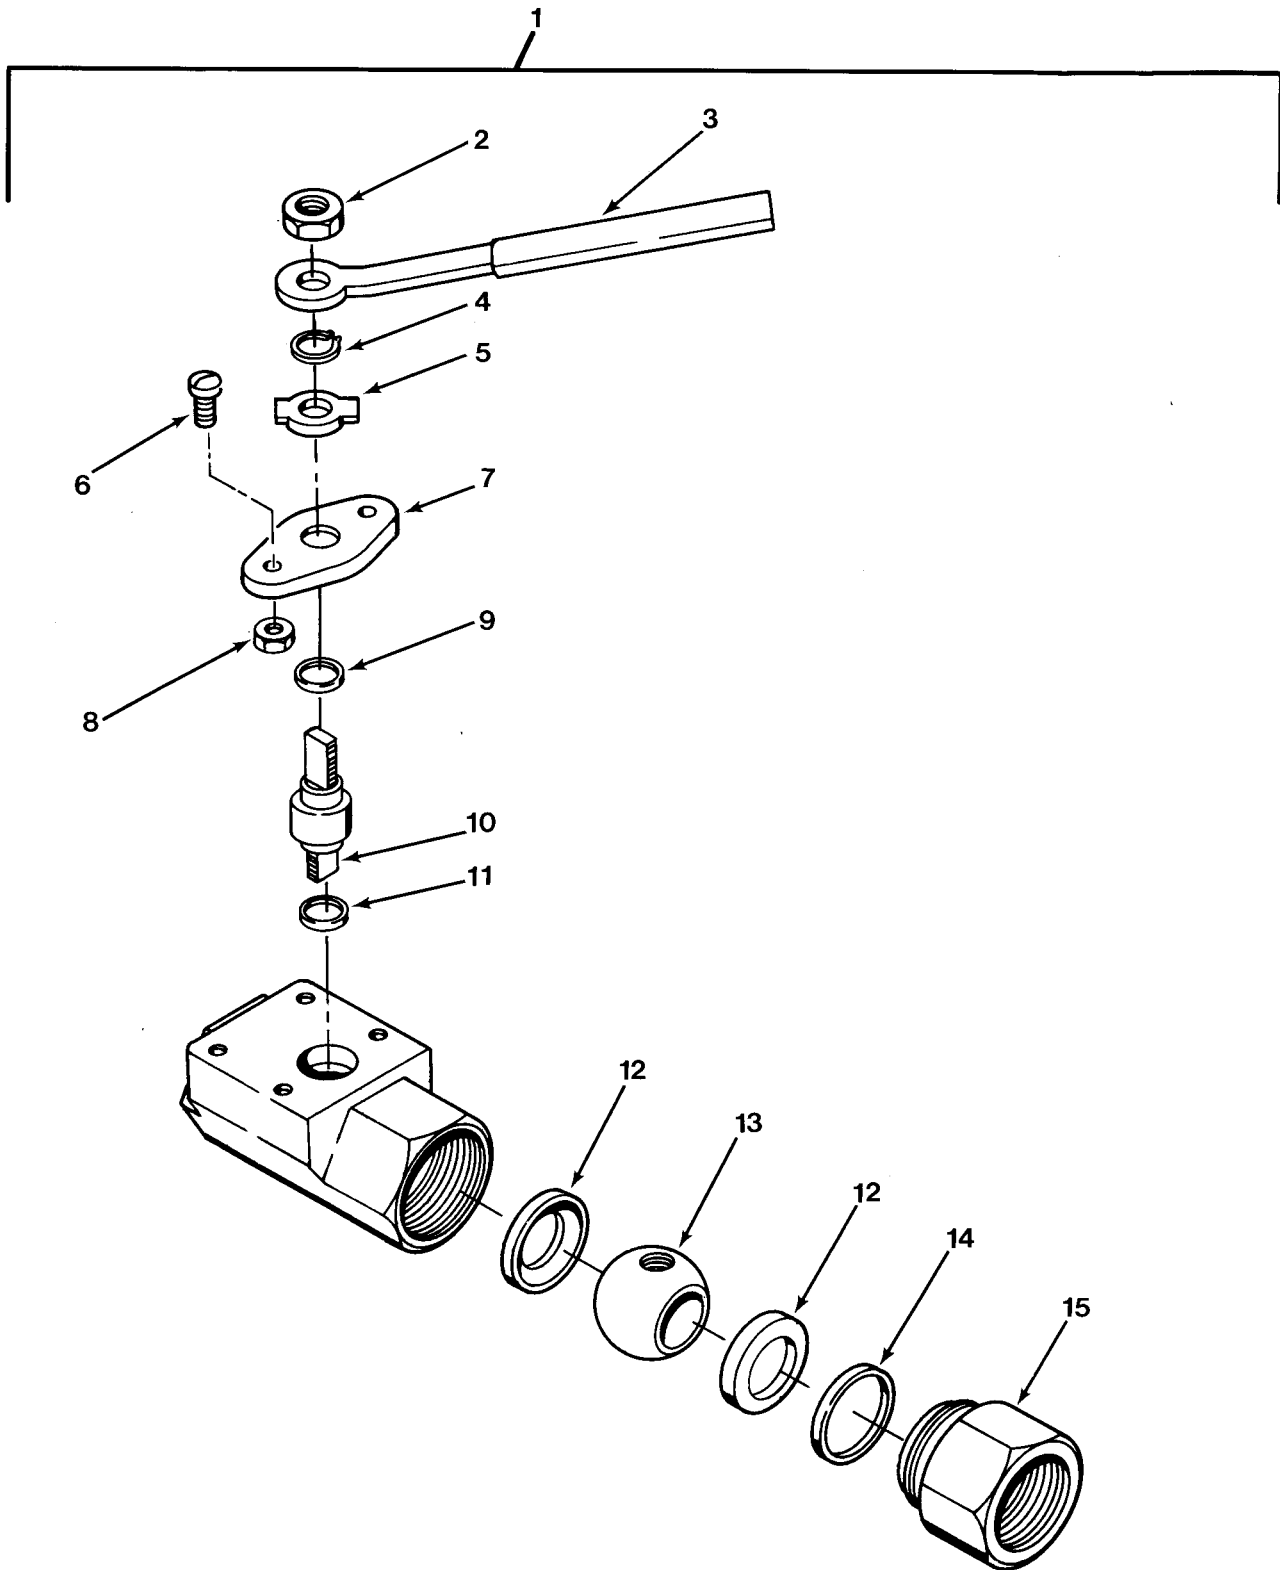

FIG.463 V12 BOTTOM LOAD PRECHECK VALVE/SAMPLING PROBE VALVE