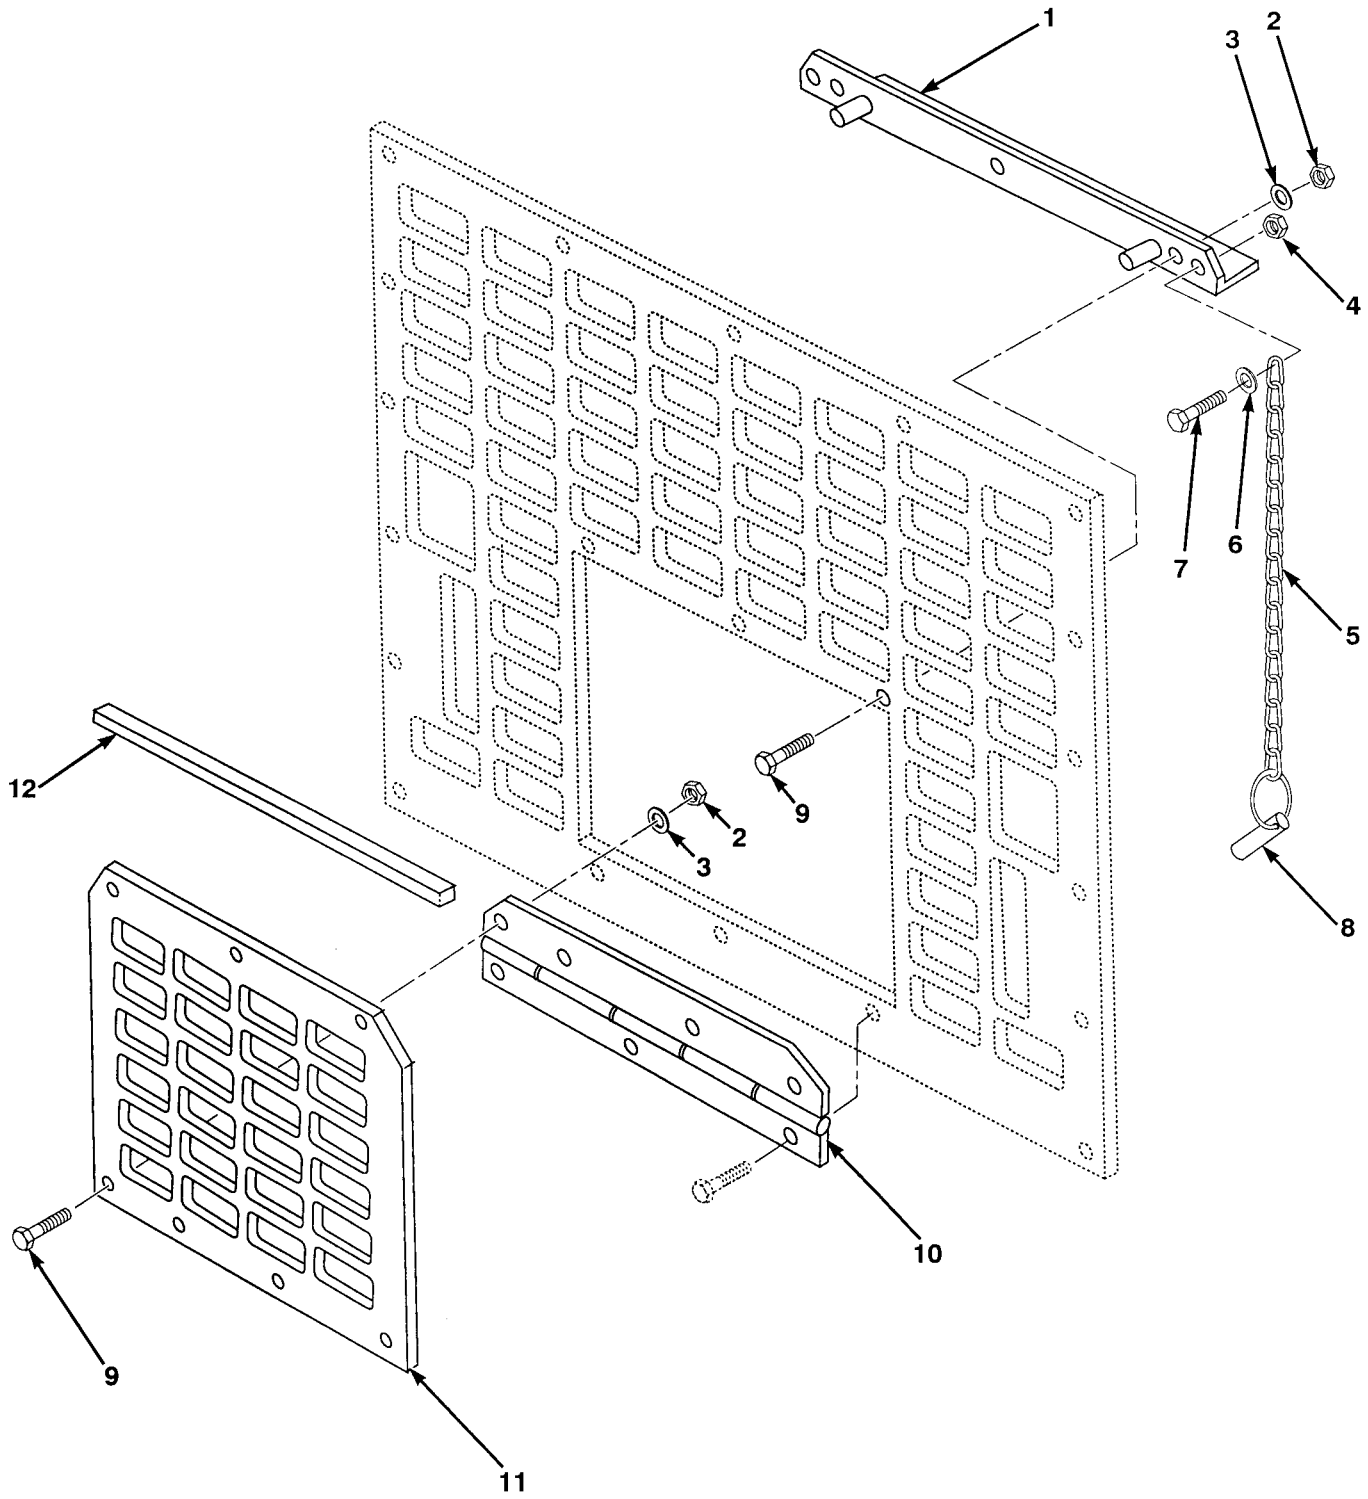

END OF FIGURE

FIG.428 ARCTIC KIT GRILLE

SECTION II			TM 9-2320-279-24P		
(1)	(2)	(3)	(4)	(5)	(6)
ITEM	SMR		PART		
NO	CODE	CAGEC	NUMBER	DESCRIPTION AND USABLE ON CODES(UOC)	QTY
GROUP 3303 WINTERIZATION KITS					
FIG.428 ARCTIC KIT GRILLE					
1	PAOZZ	45152	1970100W	STIFFENER	1
2	PAOZZ	35510	2771	NUT,PLAIN,HEXAGON SIZE	7
3	PAOZZ	35510	2523	WASHER,LOCK	7
4	PAOZZ	72962	SN-104-NM-22	NUT,SELF-LOCKING,HE	2
5	MOOZZ	45152	1394510-8	CHAIN MAKE FROM P/N 031-0424	2
				(80535), 8IN	
6	PAOZZ	96906	MS27183-42	WASHER,FLAT	2
7	PAOZZ	45152	1503690	SCREW,MACHINE	2
8	PAOZZ	0J7N2	LP0800	PIN,QUICK RELEASE	2
9	PAOZZ	11757	378429-8	BOLT,SELF-LOCKING	7
10	PAOZZ	45152	1970120	HINGE,DOOR	1
11	PAOZZ	45152	1970140	DOOR,GRILLE	1
12	MOOZZ	45152	1440990-17	RUBBER MAKE FROM RUBBER P/N	1
				2-10004-00	