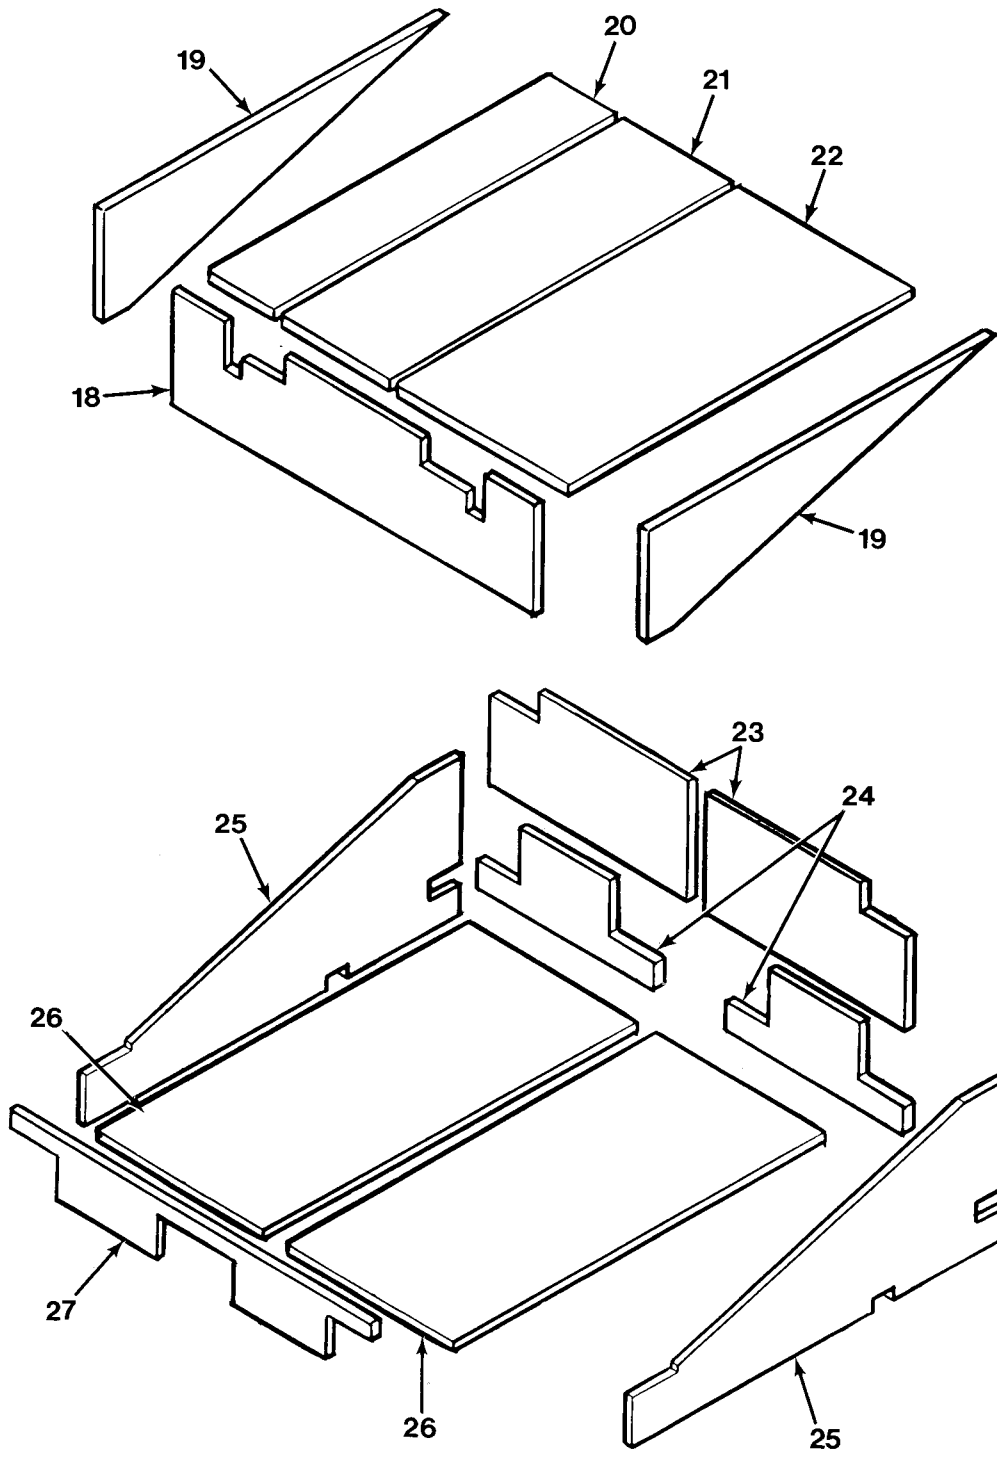

FIG.426 ARCTIC BATTERY BOX ASSEMBLY (SHEET 1 OF 2)

FIG.426 ARCTIC BATTERY BOX ASSEMBLY (SHEET 2 OF 2)

SECTION II

TM 9-2320-279-24P

(1) ITEM NO	(2) SMR CODE	(3) CAGEC CAGEC	(4) PART NUMBER	(5) DESCRIPTION AND USABLE ON CODES(UOC)	(6) QTY
GROUP 3303 WINTERIZATION KITS FIG.426 ARCTIC BATTERY BOX ASSEMBLY					
1	PFOOO	45152	1330940U	BATTERY BOX	1
2	PAOZZ	72962	SN-104-NM-22	.NUT, SELF-LOCKING, HE	4
3	PAOZZ	45152	1325590	.COVER, BATTERY BOX	1
4	PFOZZ	45152	1328700W	.BATTERY BOX	1
5	PAOZZ	96906	MS51922-17	.NUT, SELF-LOCKING, HE	4
6	PAOZZ	96906	MS27183-14	.WASHER, FLAT	4
7	PFOZZ	45152	1325610	.RETAINER, BATTERY	2
8	PAOZZ	45152	1327420	.BOLT, SQUARE NECK	4
9	PAOZZ	45152	369AX1	.NUT, PLAIN, HEXAGON	2
10	PAOZZ	45152	354AX	.WASHER, LOCK	2
11	PAOZZ	96906	MS51943-31	.NUT, SELF-LOCKING, HE	2
12	PAOZZ	64386	277-A-80-1	.STRAP, RETAINING	2
13	PAOZZ	45152	1367HX1	.SCREW, CAP, HEXAGON H	2
14	PAOZZ	80204	B1821BH025C175N	.SCREW, CAP, HEXAGON H	2
15	PAOZZ	64386	67D794	.LATCH, HOOD, VEHICULA	2
16	PAOZZ	96906	MS35206-263	.SCREW, MACHINE	4
17	PAOZZ	74687	028-561	.HOOK, SUPPORT	2
18	PFOZZ	45152	1333000	.INSULATION BLANKET	1
19	PFOZZ	45152	1332990	.INSULATION, TOP BOX	2
20	PFOZZ	45152	1352420	.INSULATION, TOP COVE	1
21	PFOZZ	45152	1332980	.INSULATION, TOP COVE	1
22	PFOZZ	45152	1352410	.INSULATION, TOP COVE	1
23	PFOZZ	45152	1352440	.INSULATION, BACK BOX	2
24	PFOZZ	45152	1333030	.INSULATION BLANKET	2
25	PFOZZ	45152	1333010	.INSULATION BLANKET	2
26	PFOZZ	45152	1333040	.INSULATION BLANKET	2
27	PFOZZ	45152	1333020	.INSULATION, FRONT BO	1

END OF FIGURE