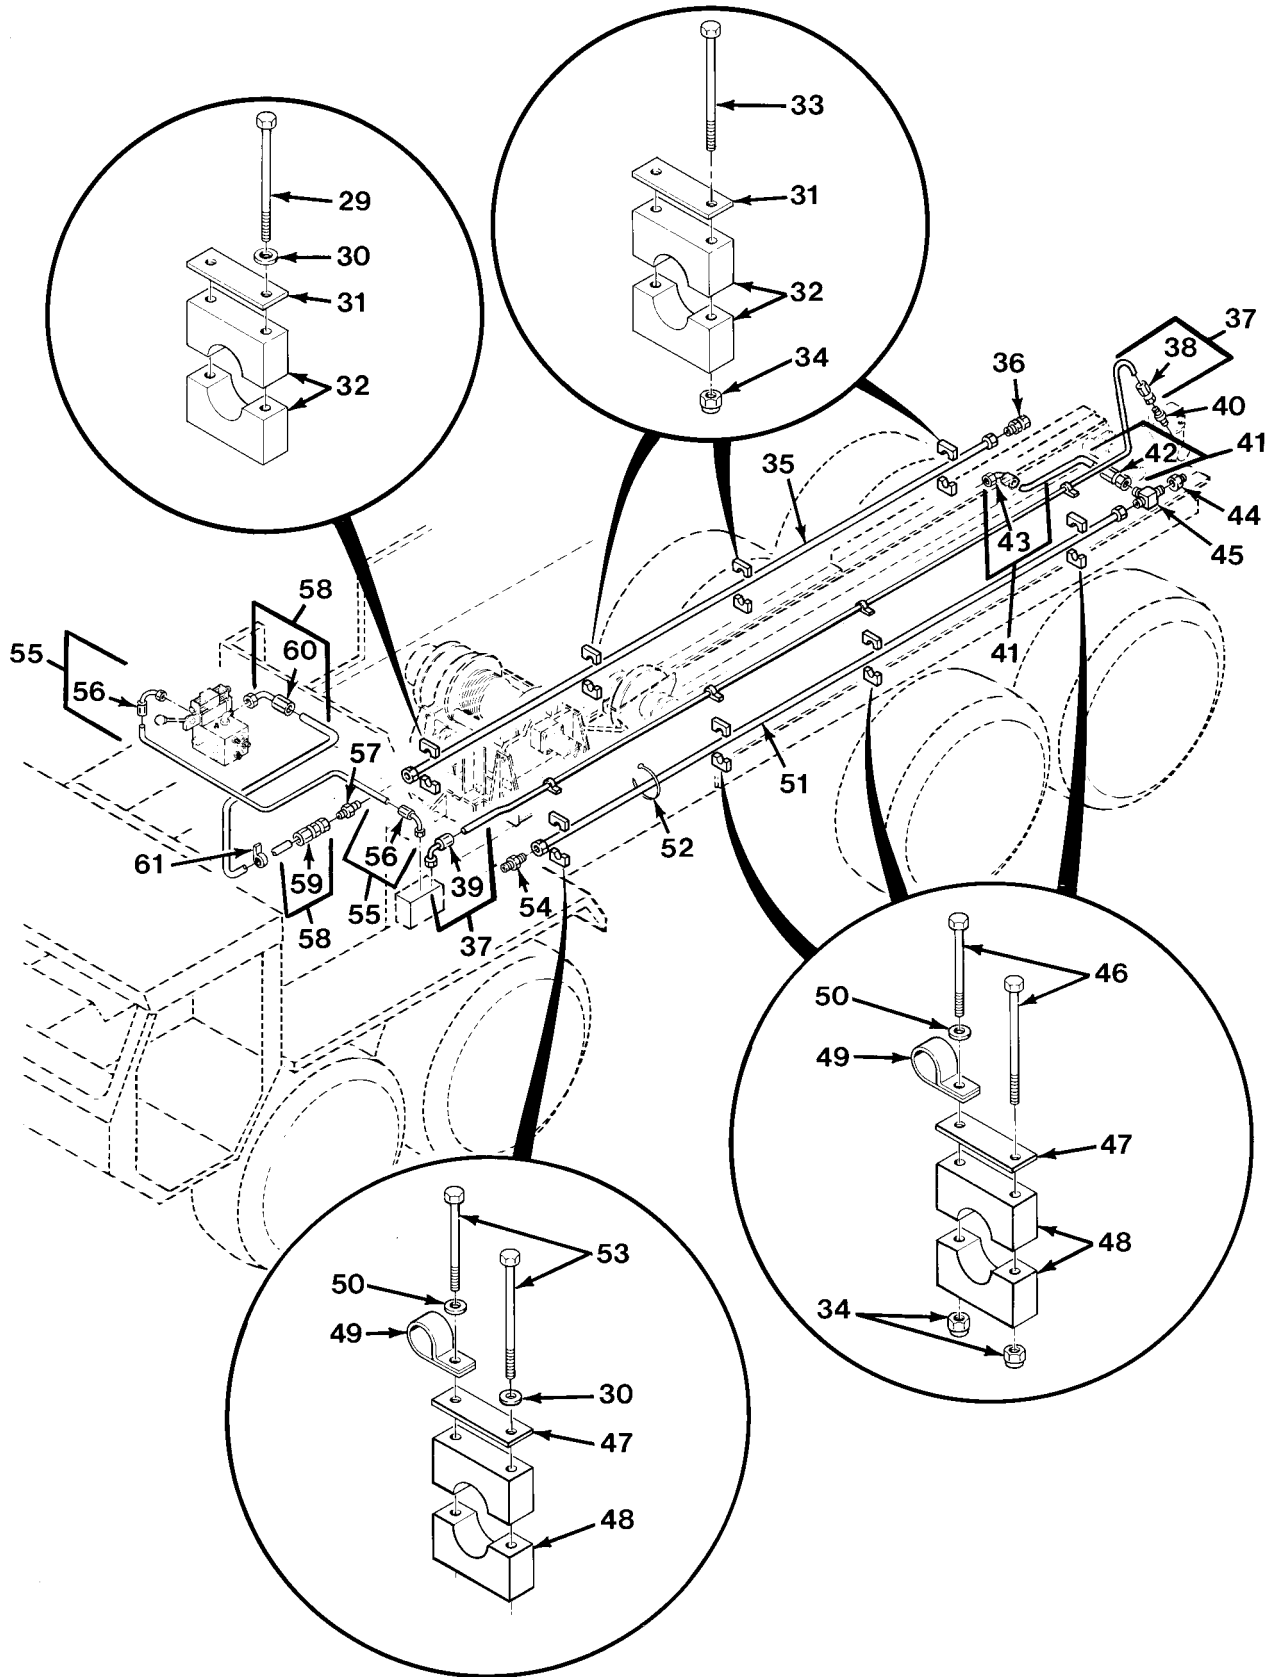

FIG.420 HYDRAULIC LINES AND FITTINGS - M984A1 (SHEET 1 OF 5)