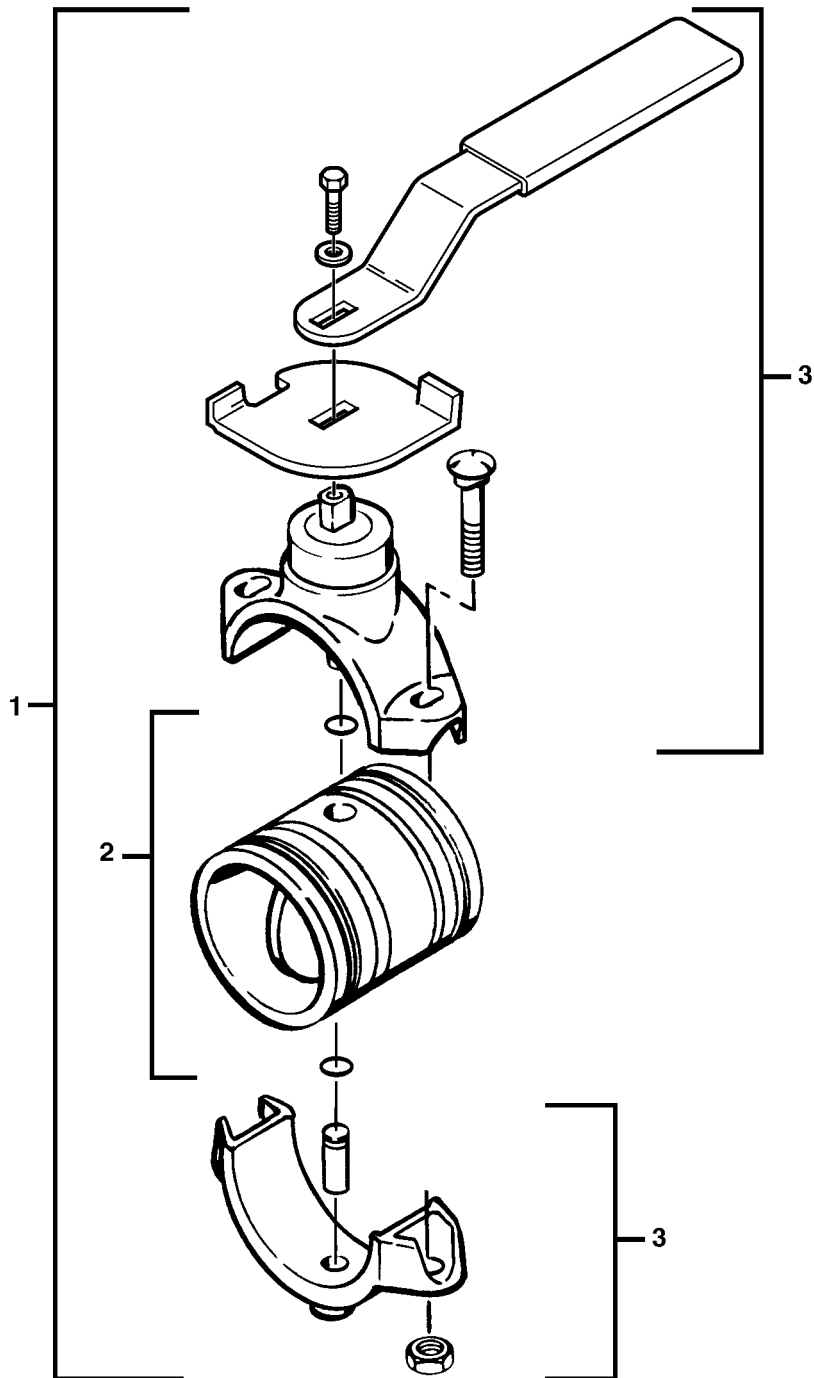

FIG.462 V18 BULK DELIVERY VALVE