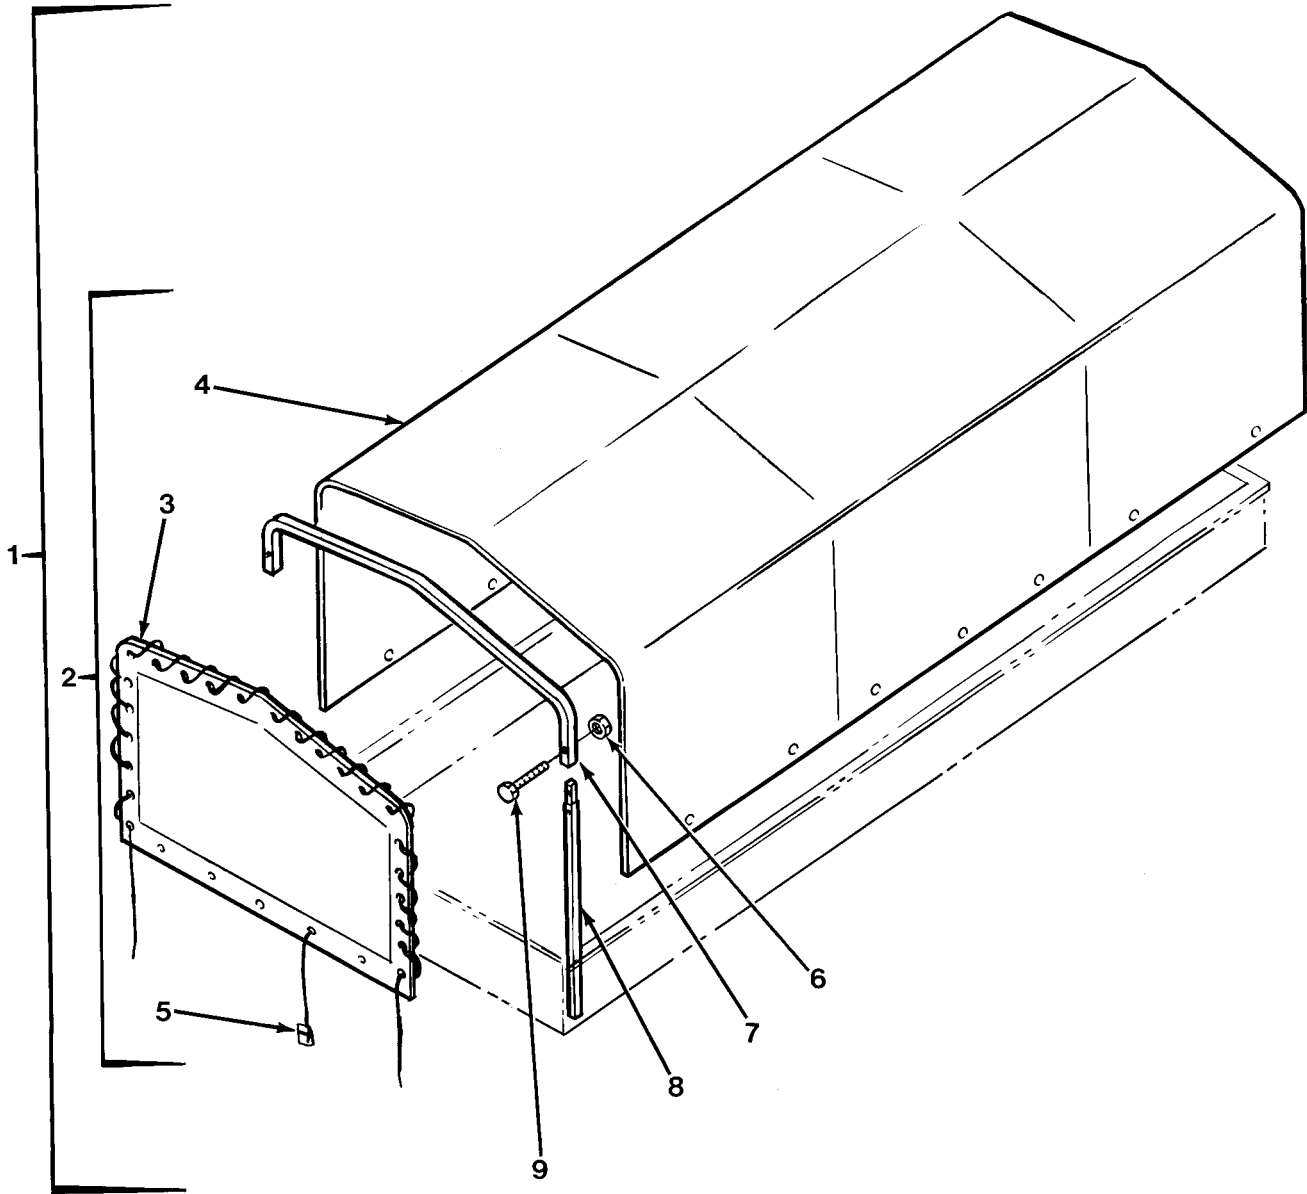

FIG.386 CARGO COVER KIT