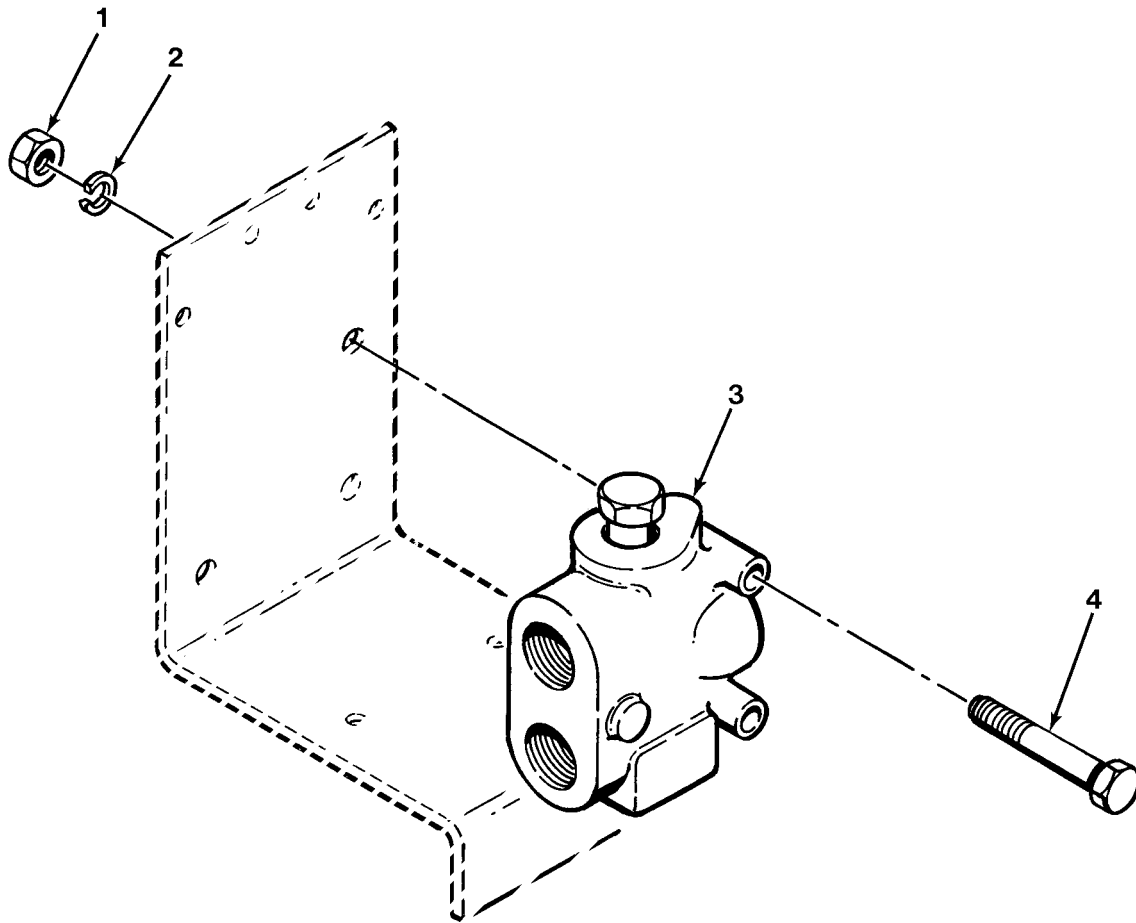

END OF FIGURE

FIG.406 PRIORITY FLOW VALVE - M978 AND M984

SECTION II			TM 9-2320-279-24P		
(1)	(2)	(3)	(4)	(5)	(6)
ITEM	SMR		PART		
NO	CODE	CAGEC	NUMBER	DESCRIPTION AND USABLE ON CODES(UC)	QTY
				GROUP 2402 MANIFOLD AND/OR CONTROL VALVES	
				FIG.406 PRIORITY FLOW VALVE - M978 AND M984	
1	PAOZZ	96906	MS35690-604	NUT,PLAIN,HEXAGON	2
				UOC:CBW,H02,H04	
2	PAOZZ	96906	MS35338-46	WASHER,LOCK	2
				UOC:CBW,H02,H04	
3	PAOZZ	11341	128741	VALVE,REGULATING,FL	1
				UOC:CBW,H02,H04	
4	PAOZZ	96906	MS-90728-66	SCREW,CAP,HEXAGON H USE WITH VALVE ...	2
				P/N 128741	
				UOC:CBW,H02,H04	