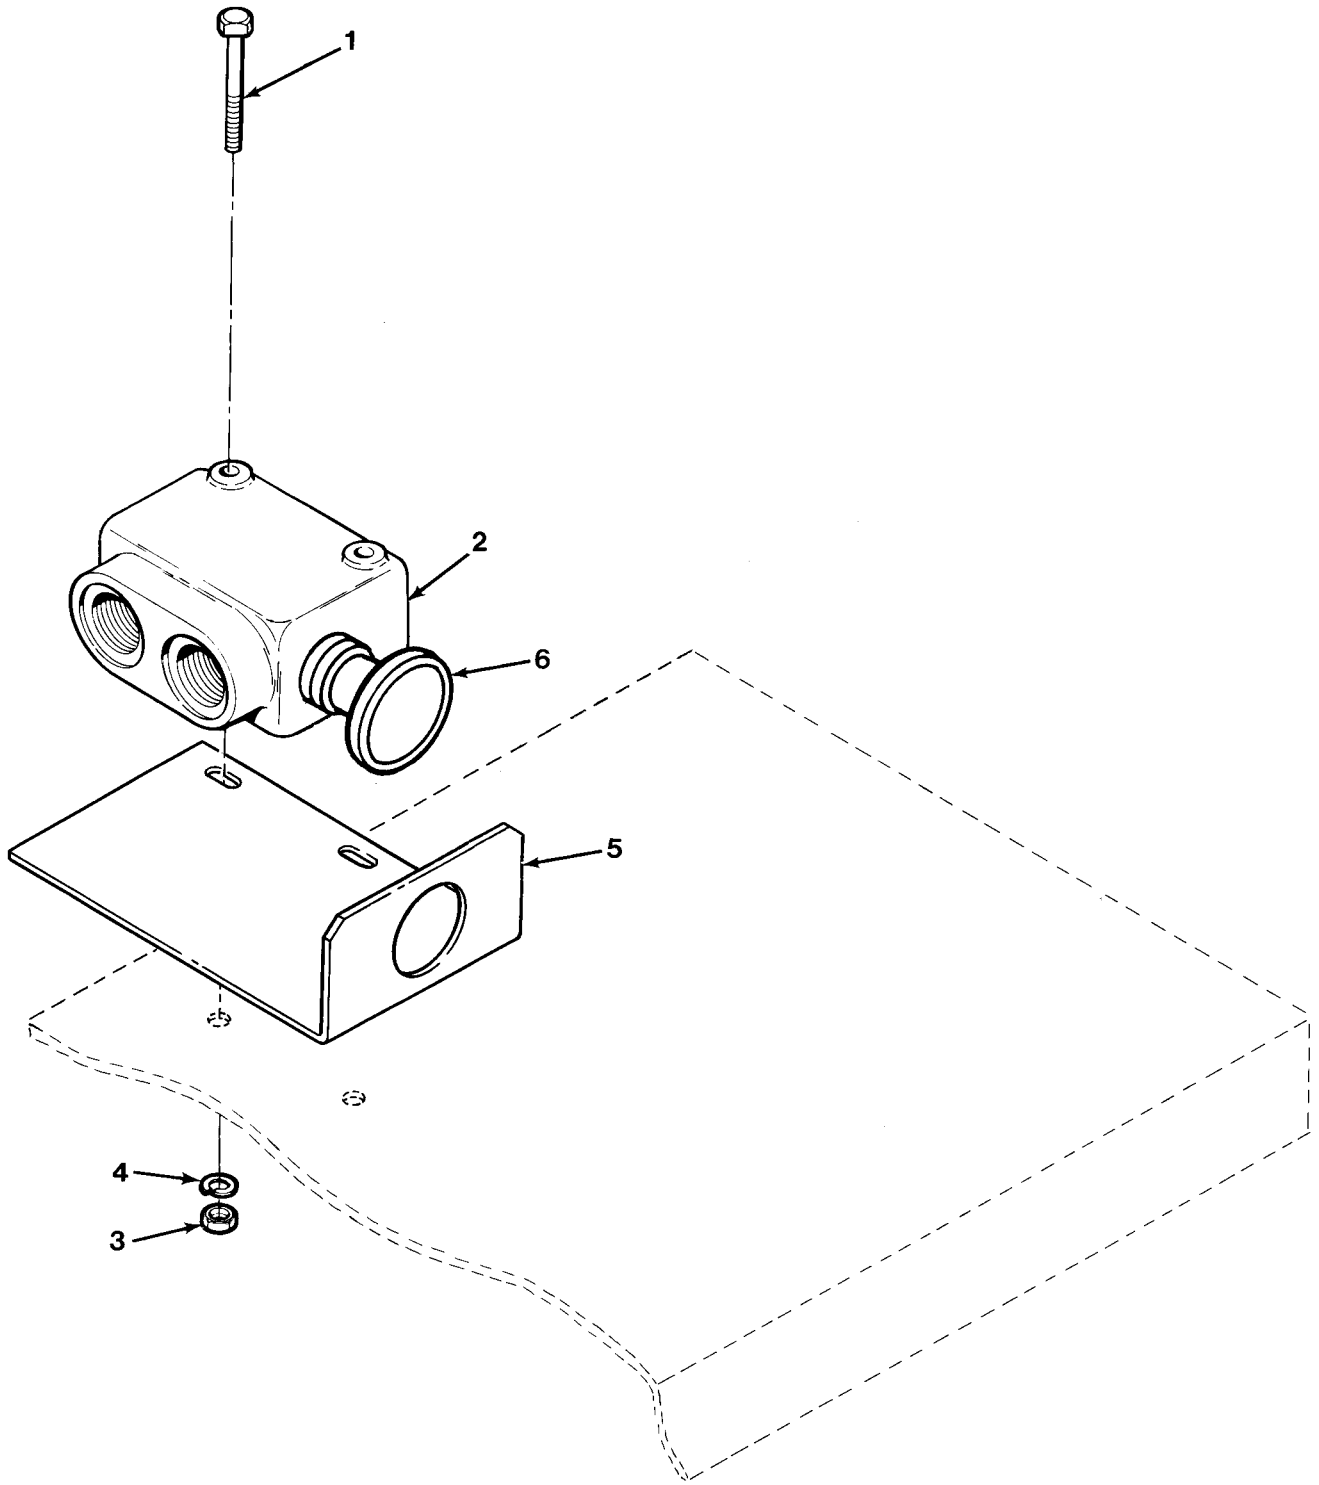

END OF FIGURE

FIG.407 SELF RECOVERY WINCH SELECTOR VALVE

SECTION II			TM 9-2320-279-24P		
(1)	(2)	(3)	(4)	(5)	(6)
ITEM	SMR		PART		
NO	CODE	CAGEC	NUMBER	DESCRIPTION AND USABLE ON CODES(UOC)	QTY
				GROUP 2402 MANIFOLD AND/OR CONTROL VALVES	
				FIG.407 SELF RECOVERY WINCH SELECTOR VALVE	
1	PAOZZ	96906	MS90728-66	SCREW,CAP,HEXAGON H USE WITH VALVE ... P/N 128160	2
				UOC:H01,H02,H03,H04,H05,H41	
2	PAOZZ	11341	128160	VALVE,LINEAR,DIRECT	1
				UOC:H01,H02,H03,H04,H05,H41	
3	PAOZZ	96906	MS35690-604	NUT,PLAIN,HEXAGON	2
				UOC:H01,H02,H03,H04,H05,H41	
4	PAOZZ	96906	MS35338-46	WASHER,LOCK	2
				UOC:H01,H02,H03,H04,H05,H41	
5	PAOZZ	45152	2181290	GUARD,SELECTOR	1
				UOC:H01,H02,H03,H04,H05,H41	
6	PAOZZ	11341	1A0768	KNOB	1
				UOC: H01,H02,H03,H04,H05,H41	