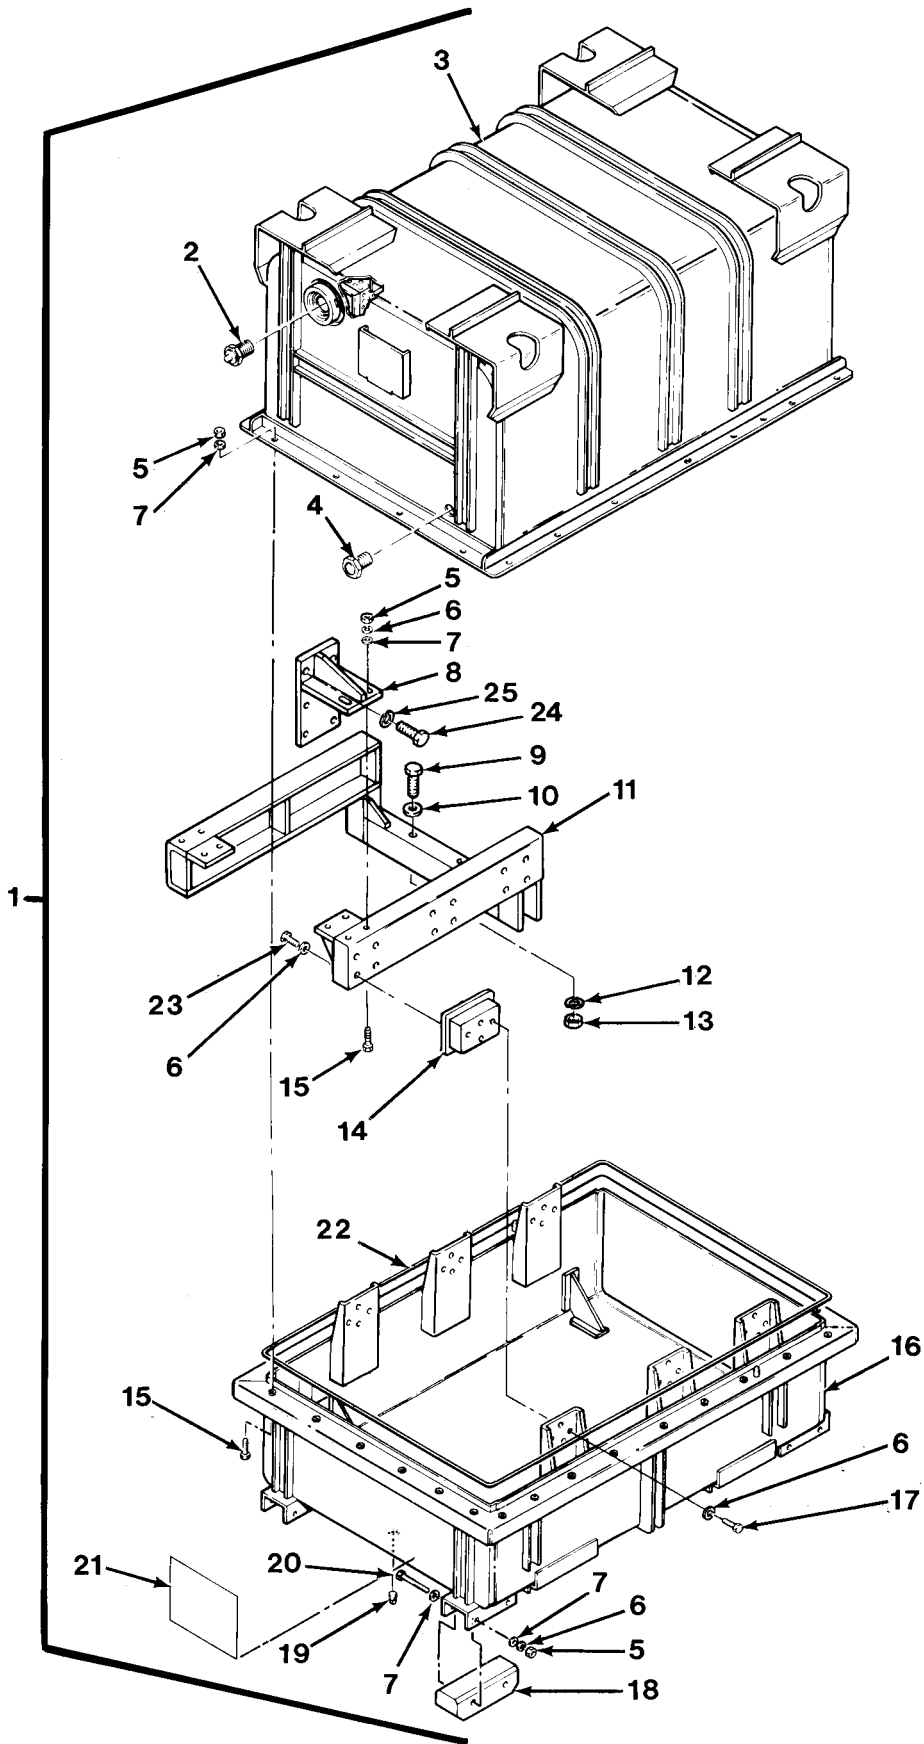

FIG.421 ENGINE SHIPPING CONTAINER

SECTION II			TM 9-2320-279-24P		
(1)	(2)	(3)	(4)	(5)	(6)
ITEM NO	SMR CODE	CAGEC	PART NUMBER	DESCRIPTION AND USABLE ON CODES(UOC)	QTY
GROUP 33 SPECIAL PURPOSE KITS GROUP 3301 REUSABLE SHIPPING CONTAINERS FIG.421 ENGINE SHIPPING CONTAINER					
1	PAFFF	13231	M-1477	SHIPPING AND STORAG	1
2	PAFZZ	08992	TA330-10-10-R	.VALVE,BREATHER	1
3	PFFZZ	13231	M-1477-1	.COVER,ACCESS	1
4	PAFZZ	19207	10906697	.INDICATOR,HUMIDITY	1
5	PAOZZ	96906	MS51967-14	.NUT,PLAIN,HEXAGON	46
6	PAFZZ	96906	MS35338-48	.WASHER,LOCK	64
7	PAFZZ	96906	MS27183-18	.WASHER,FLAT	54
8	PFFZZ	13231	M-1477-4	.SUPPORT,SHIPPING AN	2
9	XAFZZ	80204	B1821BH050C200N	.SCREW,CAP,HEXAGON H	2
10	PAFZZ	96906	MS27183-18	.WASHER,FLAT	2
11	PFFZZ	13231	M-1477-3	.SUPPORT,SHIPPING AN	1
12	PAFZZ	96906	MS35338-48	.WASHER,LOCK	2
13	PAOZZ	96906	MS51967-14	.NUT,PLAIN,HEXAGON	2
14	PAFZZ	19207	11650221	.MOUNT,RESILIENT	6
15	PAFZZ	80204	B1821BH050C150N	.SCREW,CAP,HEXAGON H	38
16	PFFZZ	13231	M-1477-2	.SHIPPING AND STORAG	1
17	PAFZZ	96906	MS90726-109	.SCREW,CAP,HEXAGON H	24
18	PAFZZ	13231	M-1477-5	.SKID,SHIPPING AND S	4
19	PAFZZ	96906	MS20913-6S	.PLUG,PIPE	1
20	PAFZZ	80204	B1821BH050C500N	.SCREW,CAP,HEXAGON H	8
21	PAFZZ	13231	M-1477-6	.MARKER,IDENTIFICATI	1
22	PAFZZ	33873	M-1477-7	.GASKET	1
23	PAFZZ	96906	MS90727-108	.SCREW,CAP,HEXAGON H	24
24	PAFZZ	80204	B1821BH063C125N	.SCREW,CAP,HEXAGON H	12
25	PAFZZ	96906	MS35338-50	.WASHER,LOCK	12

END OF FIGURE