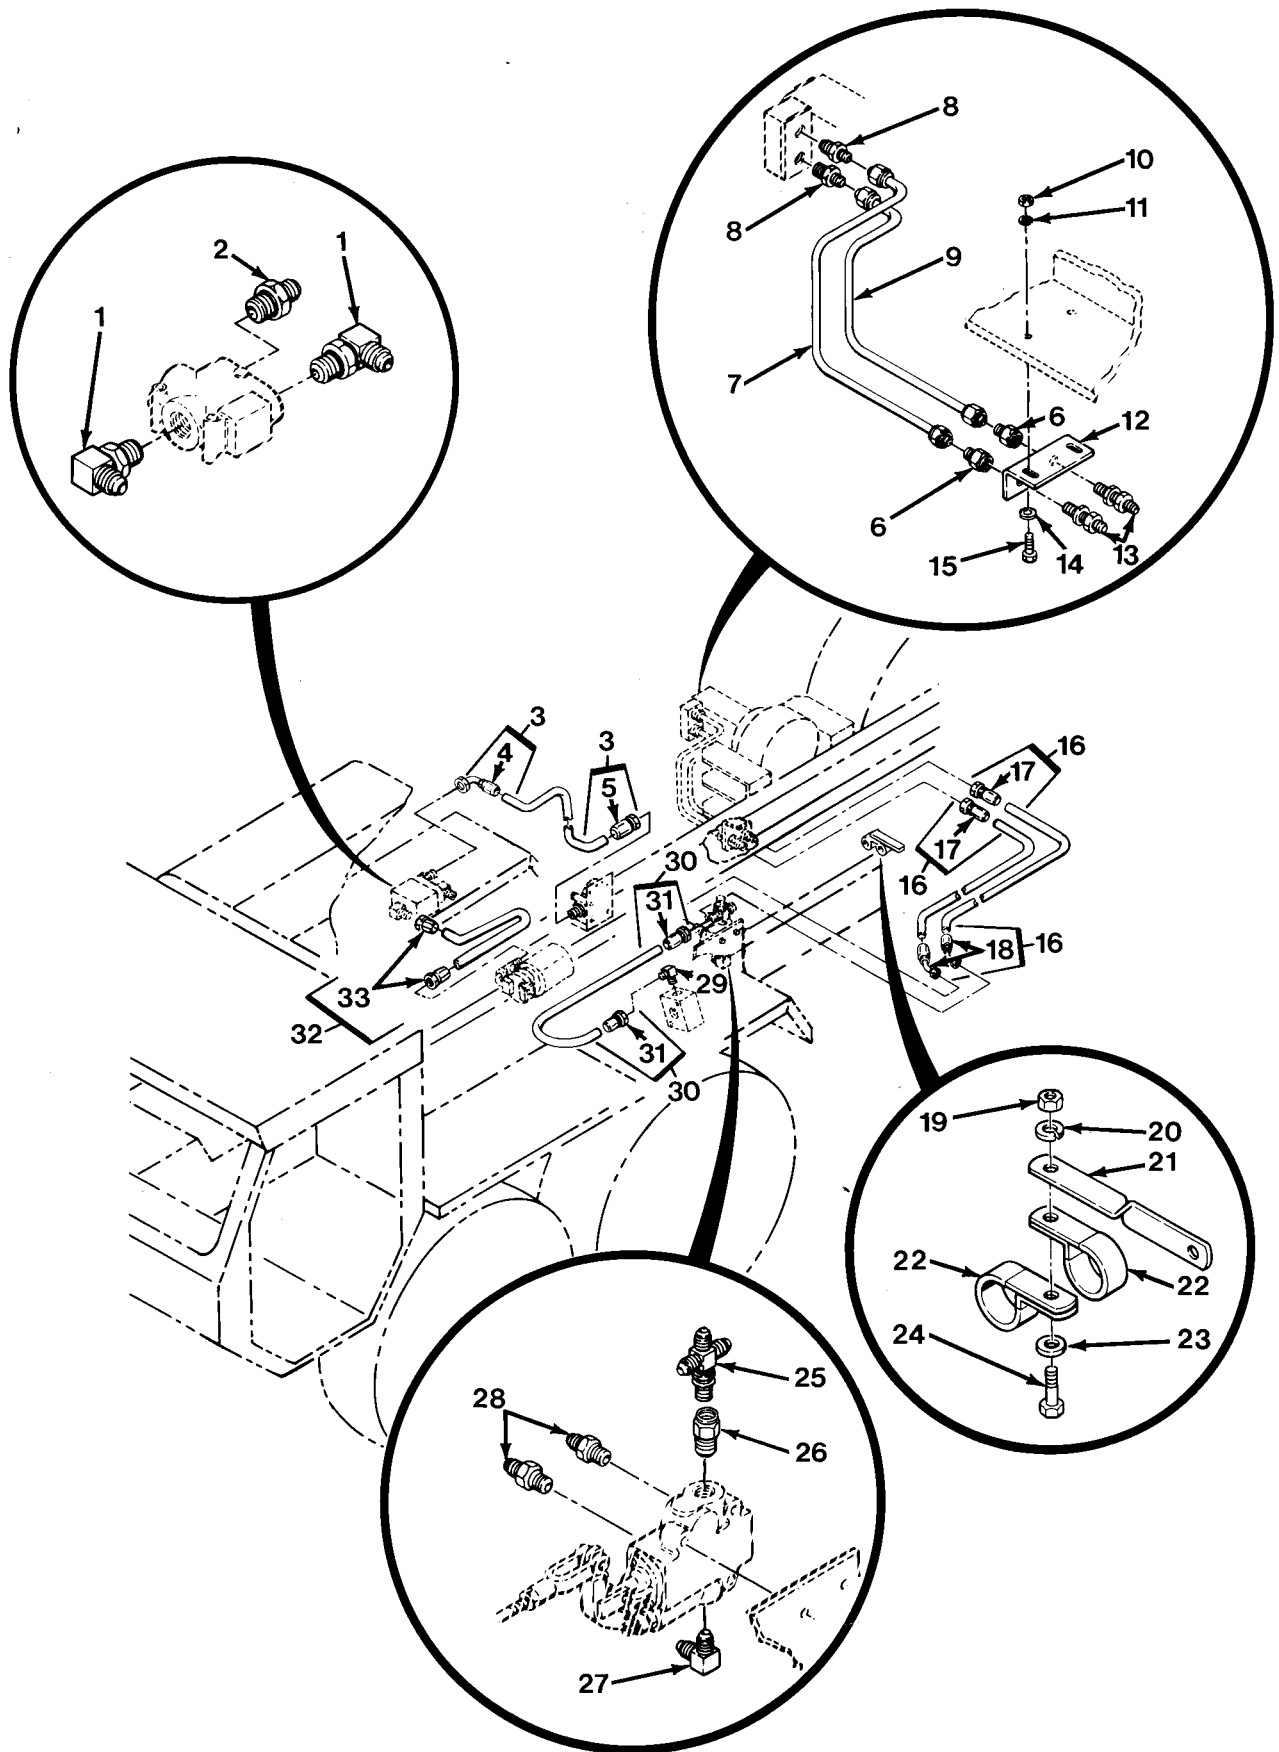

FIG.418 HYDRAULIC LINES AND FITTINGS - M984 (SHEET 1 OF 4)