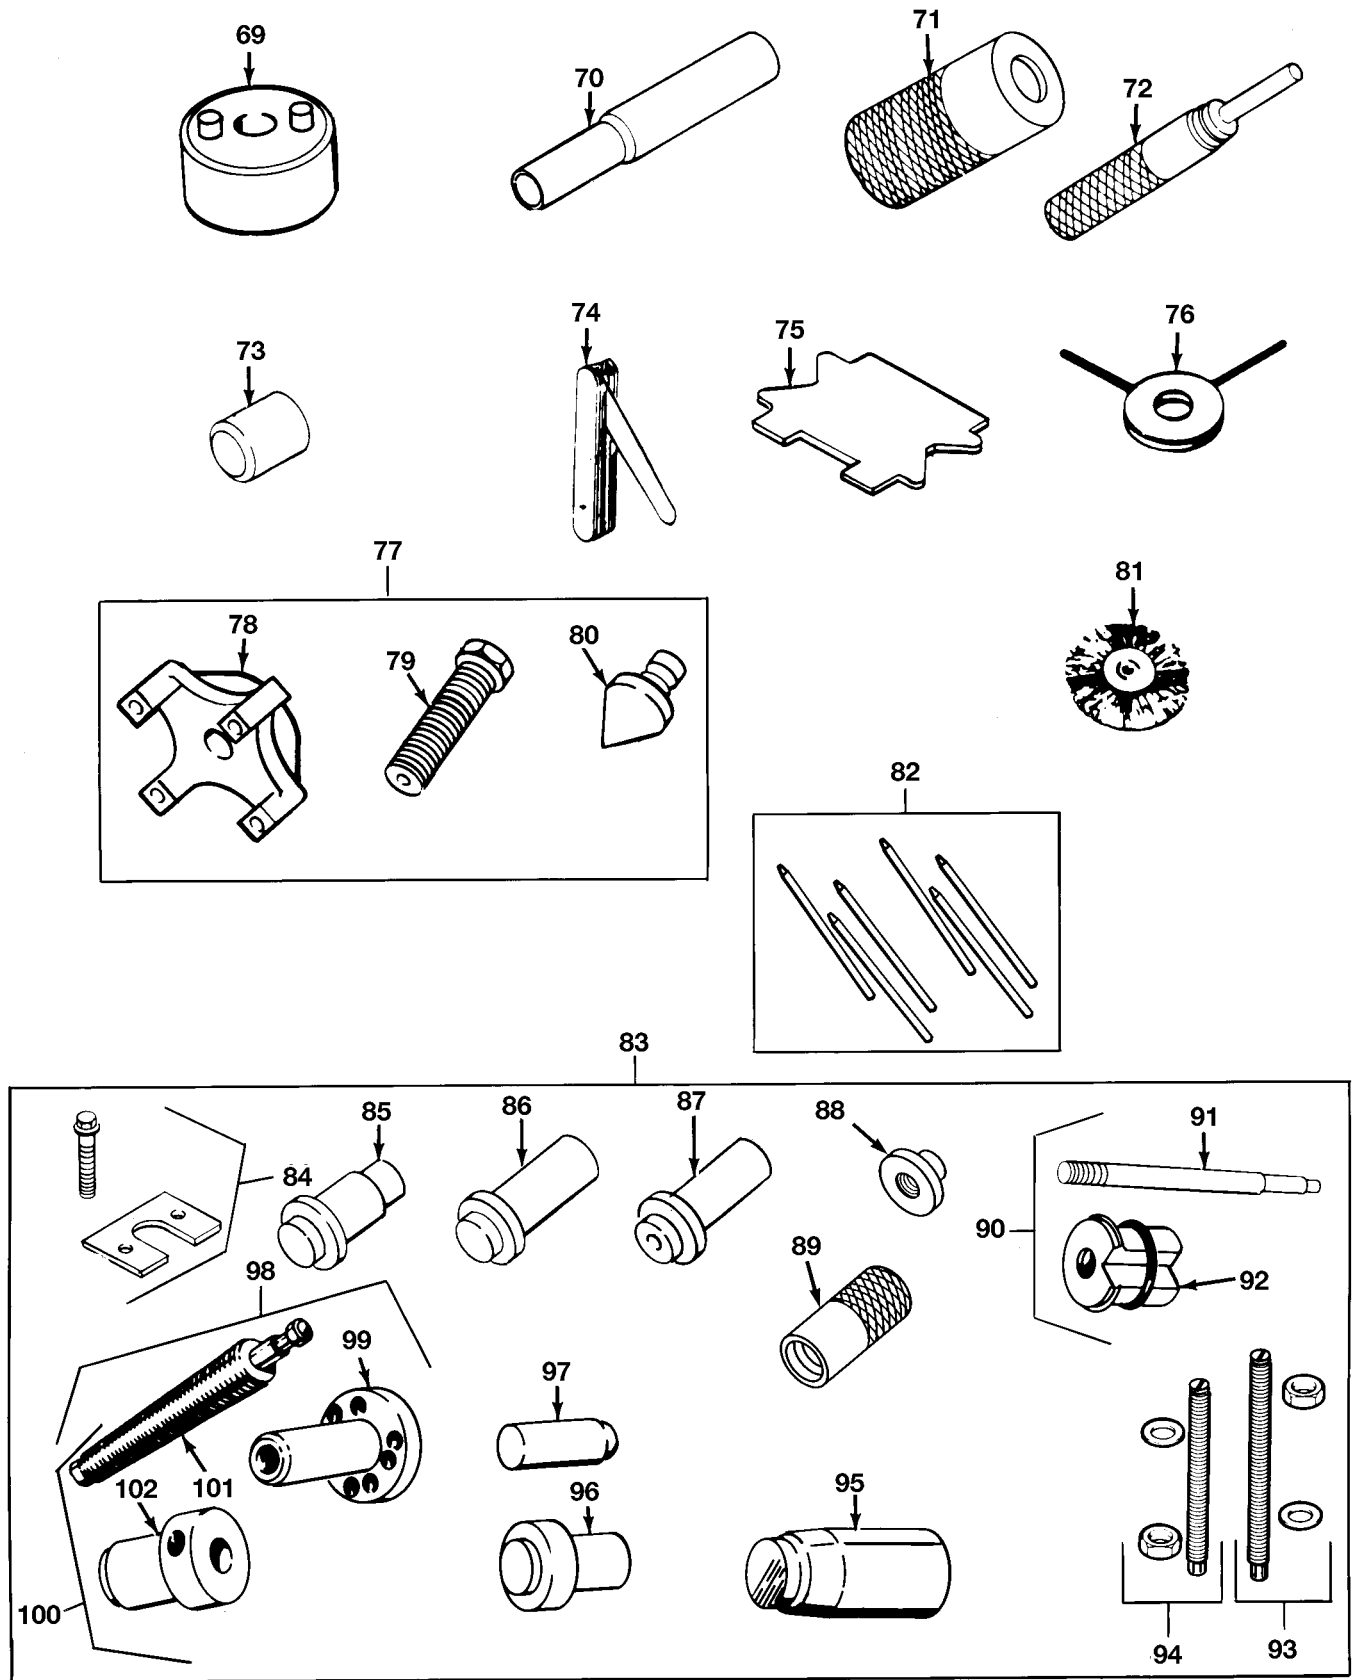

FIG.476 GENERAL SUPPORT SPECIAL TOOLS (SHEET 4 OF 8)