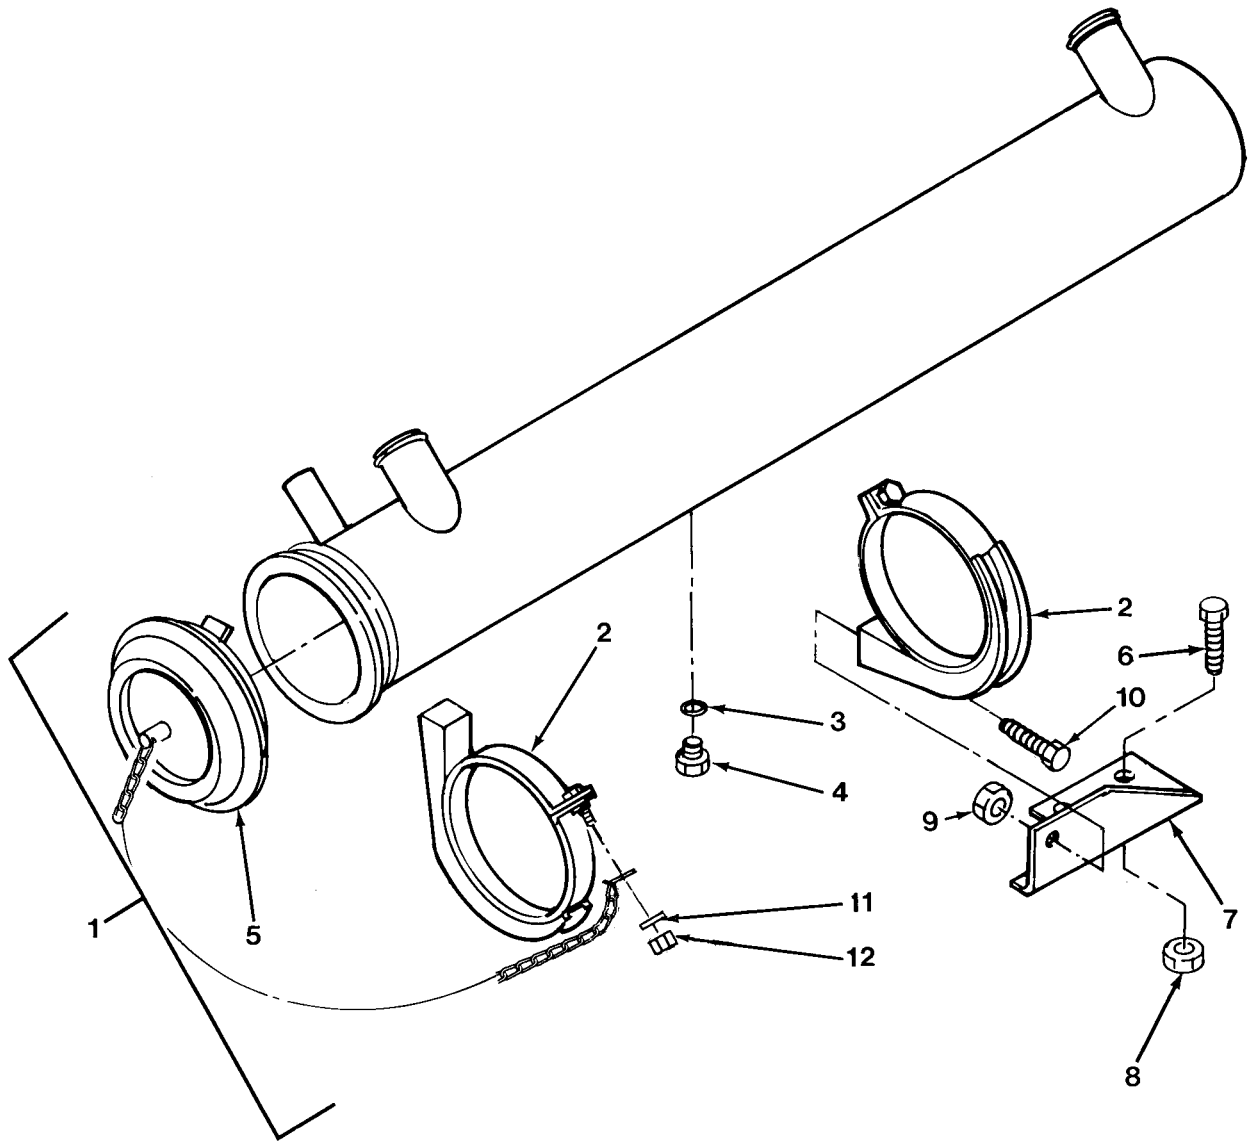

FIG.429 ARCTIC KIT WATER JACKETS

SECTION II			TM 9-2320-279-24P		
(1)	(2)	(3)	(4)	(5)	(6)
ITEM	SMR		PART		
NO	CODE	CAGEC	NUMBER	DESCRIPTION AND USABLE ON CODES(UOC)	QTY
GROUP 3303 WINTERIZATION KITS					
FIG.429 ARCTIC KIT WATER JACKETS					
1	PAOZZ	16236	269013000000	WATER JACKET ASSEMB	1
2	PAOZZ	1C645	26 9013 00 00 01	.STRAP,RETAINING	2
3	PAOZZ	1C645	DIN 7603	.GASKET	1
4	PAOZZ	1C645	DIN 7604	.PLUG	1
5	PAOZZ	D8435	269013000600	.CAP-PLUG,PROTECTIVE	1
6	PAOZZ	45152	1756870	BOLT,MACHINE	2
UOC:H01,H02,H03,H05,H06,H07,H09, H41					
7	PAOZZ	45152	1970160	BRACKET	1
8	PAOZZ	45152	1333510	NUT,SELF-LOCKING,EX	2
UOC:H01,H02,H03,H05,H06,H07,H09, H41					
9	PAOZZ	45152	1437220	NUT,SELF-LOCKING,EX	1
10	PAOZZ	45152	1614120	BOLT,MACHINE	1
11	PAOZZ	96906	MS27183-14	WASHER,FLAT	1
12	PAOZZ	45152	1525130	NUT,SELF-LOCKING,HE	1

END OF FIGURE