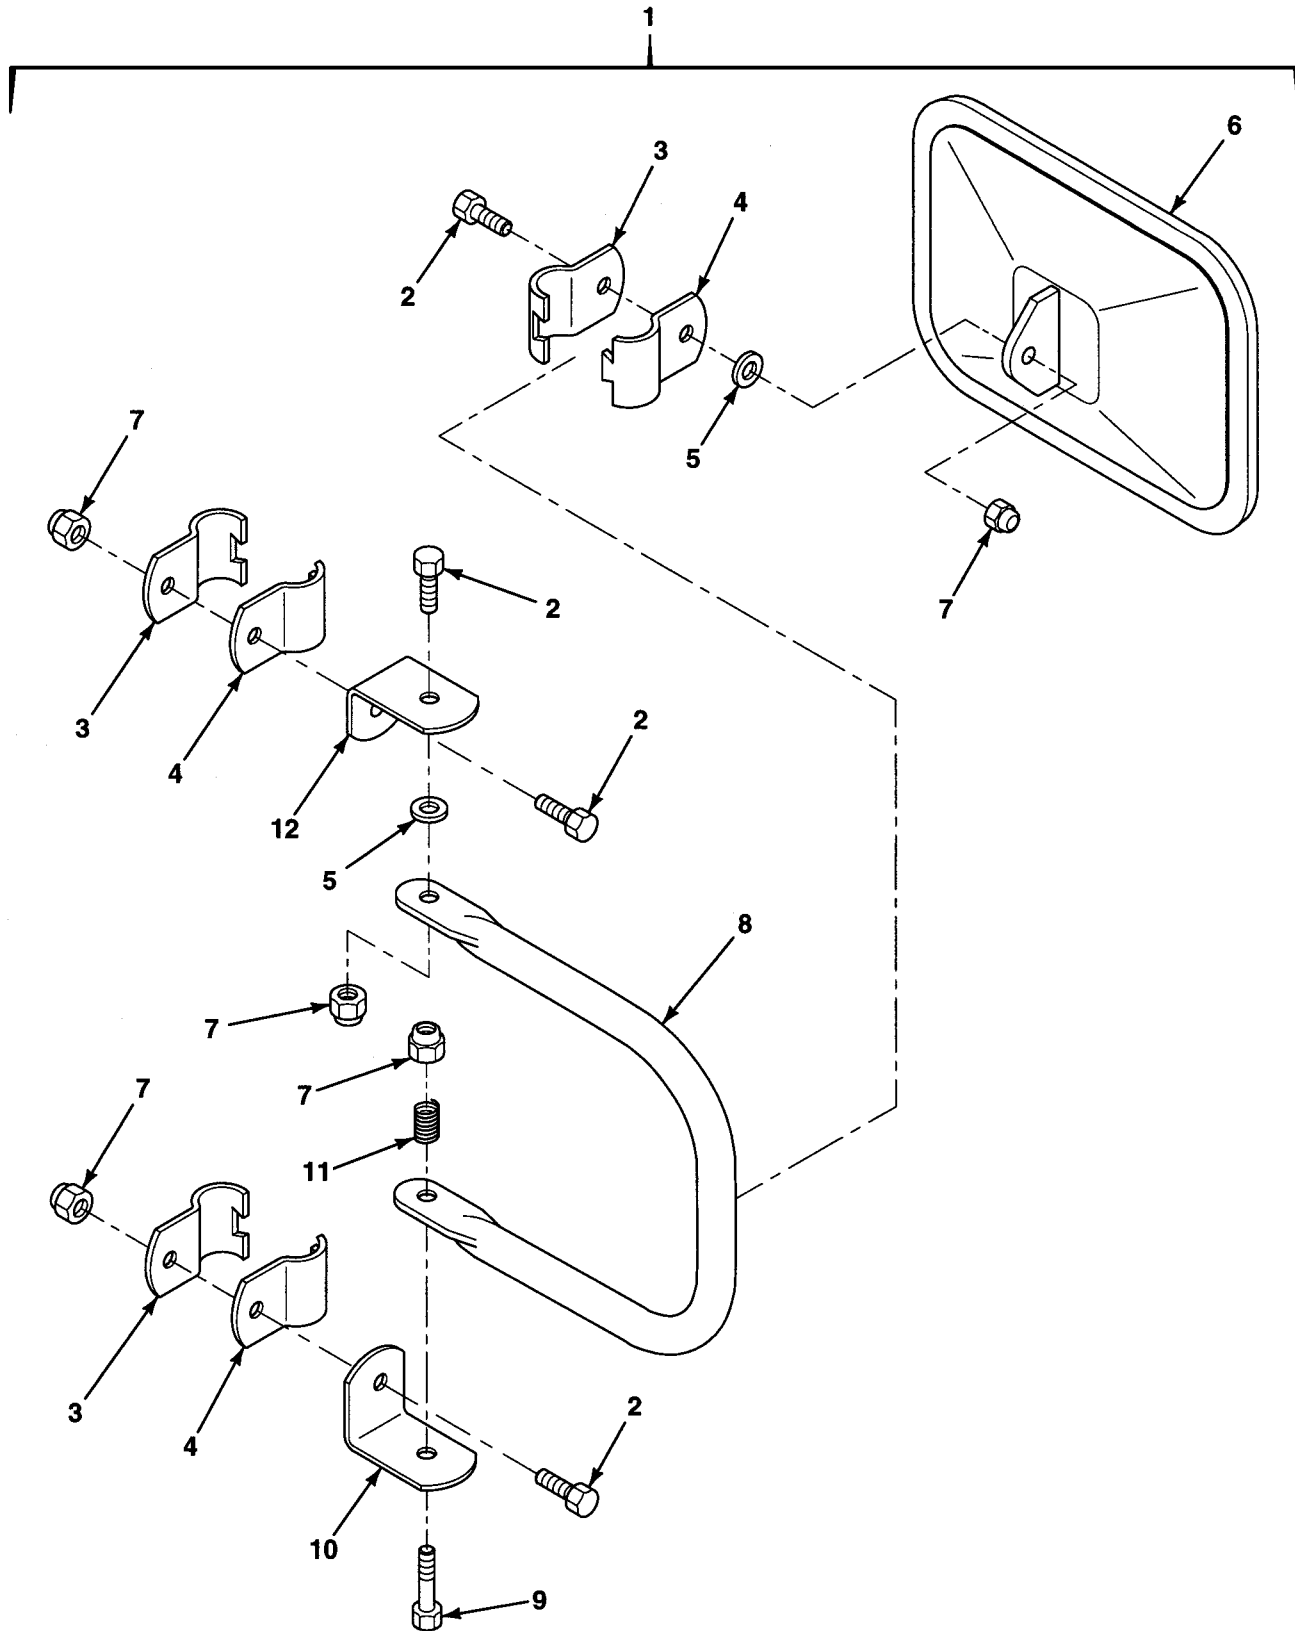

FIG.393 EXTENSION MIRROR ASSEMBLY - M984A1

SECTION II			TM 9-2320-279-24P, C02		
(1)	(2)	(3)	(4)	(5)	(6)
ITEM	SMR		PART		
NO	CODE	CAGEC	NUMBER	DESCRIPTION AND USABLE ON CODES(UOC)	QTY

GROUP 2202 ACCESSORY ITEMS
FIG.393 EXTENSION MIRROR ASSEMBLY -
M984A1

* 1	PAOOO	30226	603561	MIRROR ASSY,EXT	1
				UOC:CBT,CBW,LHS,LHU,LHW,H40	
* 2	PAOZZ	30226	102360	.SCREW,CAP,HEX HD	4
				UOC:CBT,CBW,LHS,LHU,LHW,H40	
* 3	PAOZZ	30226	602063	.CLIP	3
				UOC:CBT,CBW,LHS,LHU,LHW,H40	
* 4	PAOZZ	30226	602064	.CLIP	3
				UOC:CBT,CBW,LHS,LHU,LHW,H40	
* 5	PAOZZ	30226	101995	.WASHER,FLAT	2
				UOC:CBT,CBW,LHS,LHU,LHW,H40	
* 6	PAOZZ	30226	602241	.MIRROR	1
				UOC:CBT,CBW,LHS,LHU,LHW,H40	
* 7	PAOZZ	30226	102382	.NUT,HEX	5
				UOC:CBT,CBW,LHS,LHU,LHW,H40	
* 8	PAOZZ	30226	604387	.LOOP	1
				UOC:CBT,CBW,LHS,LHU,LHW,H40	
* 9	PAOZZ	30226	101395	.SCREW,CAP,HEX HD	1
				UOC:CBT,CBW,LHS,LHU,LHW,H40	
* 10	PAOZZ	30226	604508	.BRACKET	1
				UOC:CBT,CBW,LHS,LHU,LHW,H40	
* 11	PAOZZ	30226	600166	.SPRING	1
				UOC:CBT,CBW,LHS,LHU,LHW,H40	
* 12	PAOZZ	30226	604503	.BRACKET	1
				UOC:CBT,CBW,LHS,LHU,LHW,H40	

END OF FIGURE