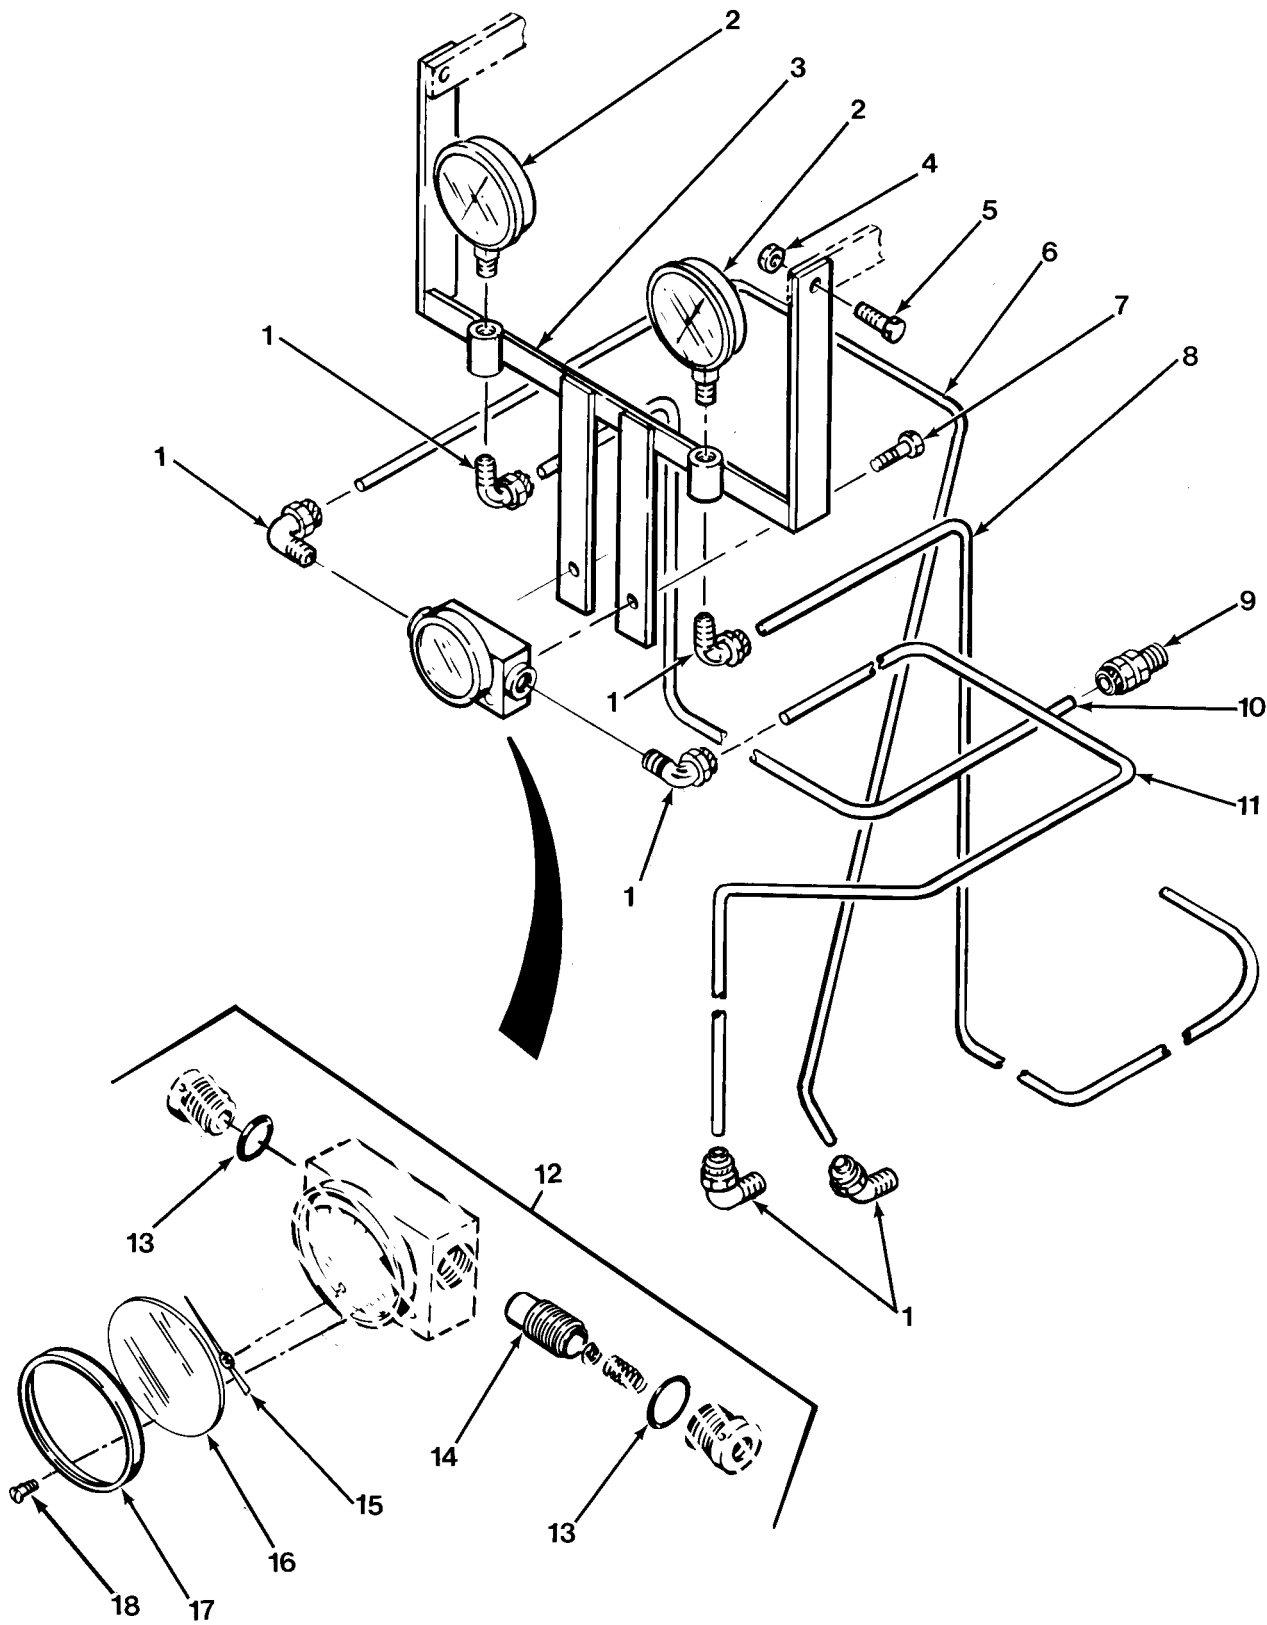

END OF FIGURE

FIG. 436 PRESSURE GAGE INSTALLATION - M978

SECTION II			TM 9-2320-279-24P		
(1)	(2)	(3)	(4)	(5)	(6)
ITEM NO	SMR CODE	CAGEC	PART NUMBER	DESCRIPTION AND USABLE ON CODES(UOC)	QTY
GROUP 4702 GAGES, MOUNTING, LINES, AND FITTINGS FIG.436 PRESSURE GAGE INSTALLATION - M978					
1	PAOZZ	30327	8894287	ELBOW,PIPE TO HOSE	6
				UOC:H02,H07	
2	PAOZZ	17566	45A203P2	GAGE,PRESSURE DIAL	2
				UOC:H02,H07	
3	PFOZZ	17566	45B004	BRACKET,PRESSURE GA	1
				UOC:H02,H07	
4	PAOZZ	96906	MS51922-17	NUT,SELF-LOCKING,HE	2
				UOC:H02,H07	
5	PAOZZ	80204	B1821BH038C100D	SCREW,CAP,HEXAGON H	2
				UOC:H02,H07	
6	MOOZZ	17566	45A331-P1	TUBING,NONMETALLIC MAKE FROM	1
				TUBING, P/N 66-SN	
				UOC:H02,H07	
7	PAOZZ	96906	MS90725-3	SCREW,CAP,HEXAGON H	2
				UOC:H02,H07	
8	MOOZZ	17566	45A338-P1	TUBING,NONMETALLIC MAKE FROM	1
				TUBING, P/N 66-SN	
				UOC:H02,H07	
9	PAOZZ	38018	429621	ADAPTER,STRAIGHT,PI	1
				UOC:H02,H07	
10	MOOZZ	17566	45A339-P1	TUBING,NONMETALLIC MAKE FROM	1
				TUBING, P/N 66-SN	
				UOC:H02,H07	
11	MOOZZ	17566	45A330-P1	TUBING,NONMETALLIC MAKE FROM	1
				TUBING, P/N 66-SN	
				UOC:H02,H07	
12	PAOOO	30839	1210PG-1A-2.5L-0 /20	GAGE,DIFFERENTIAL,D	1
				UOC:H02,H07	
13	PAOZZ	30839	BB1-1A	.PACKING,PREFORMED	2
				UOC:H02,H07	
14	PAOZZ	30839	SD41-1	.PISTON,VALVE	1
				UOC:H02,H07	
15	PAOZZ	30839	AF15-2	.POINTER,DIAL	1
				UOC:H02,H07	
16	PAOZZ	30839	GG1-2	.WINDOW,DIAL	1
				UOC:H02,H07	
17	PAOZZ	30839	M15	.BEZEL,INSTRUMENT MO	1
				UOC:H02,H07	
18	PAOZZ	30839	XX6-2	.SCREW,MACHINE	2
				UOC:H02,H07	