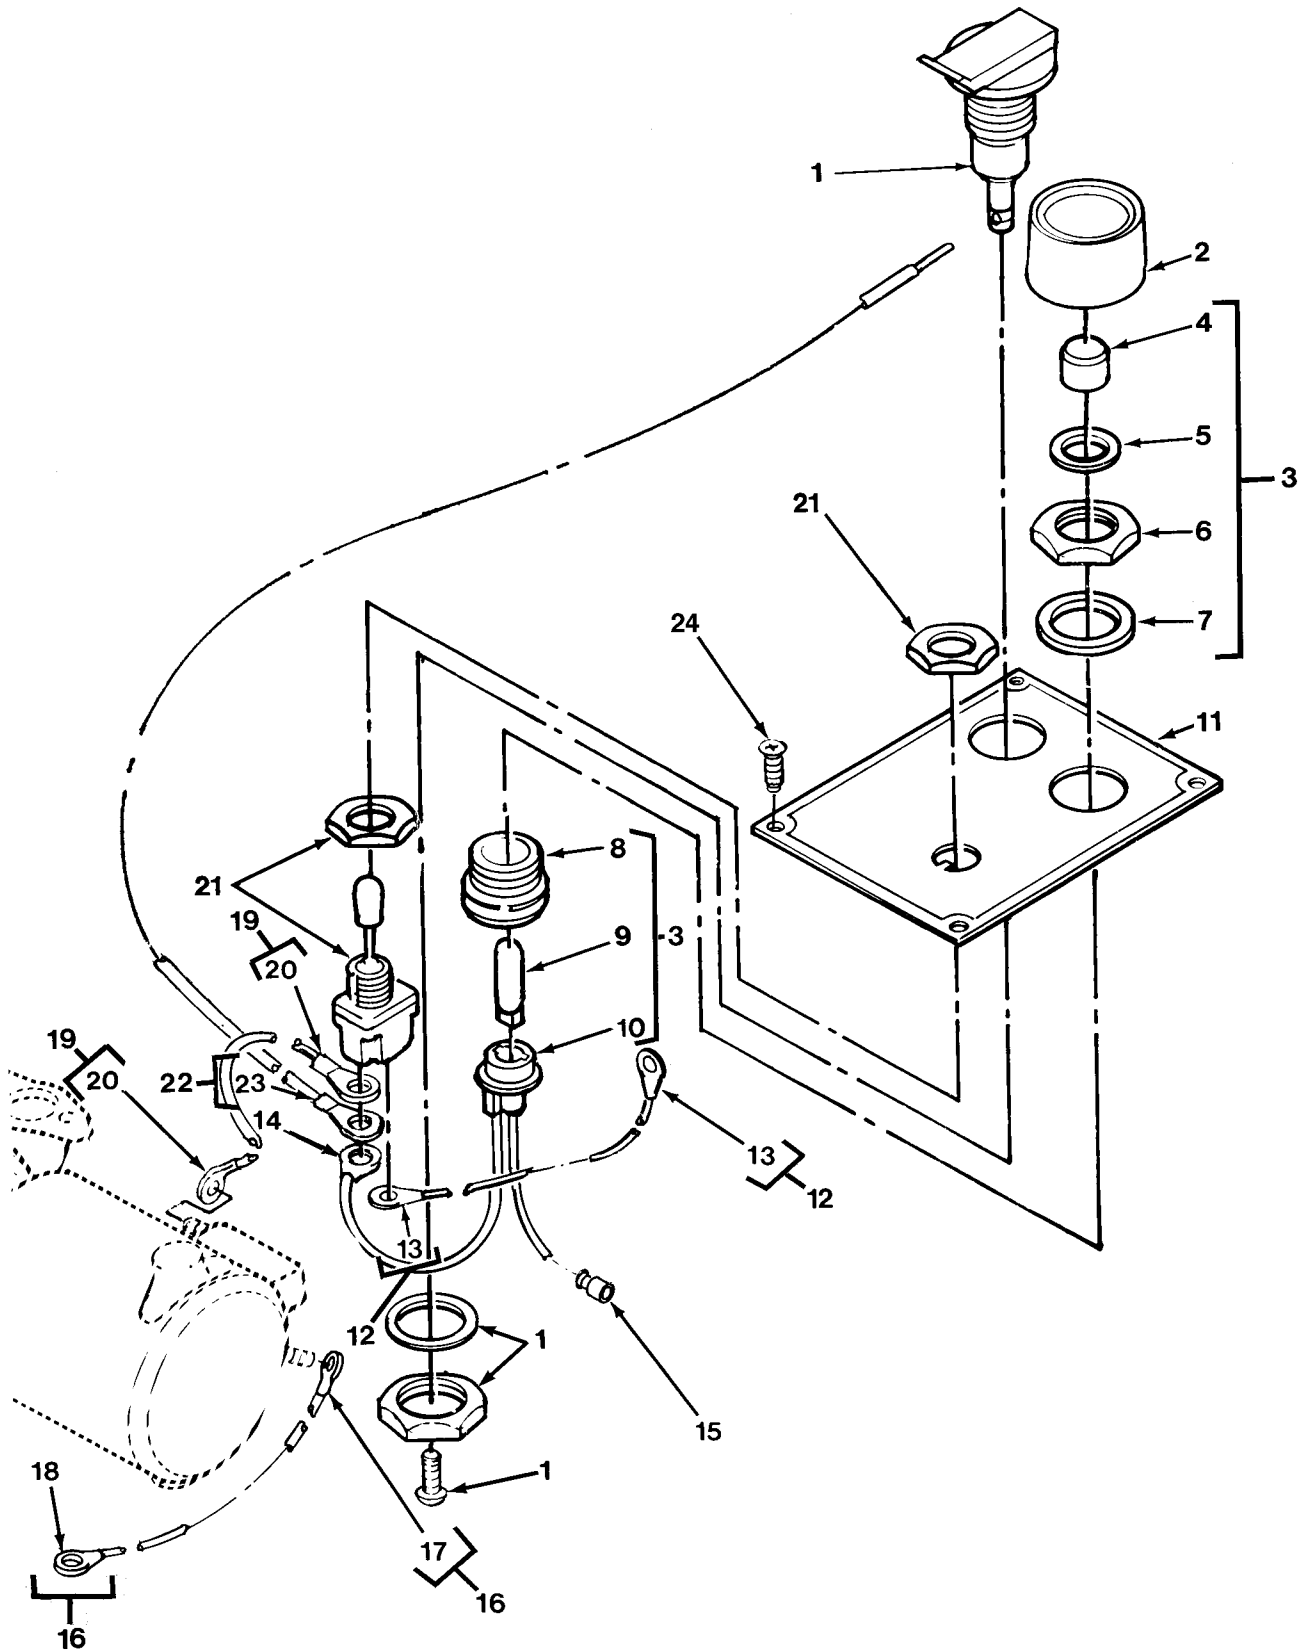

END OF FIGURE

FIG.425 ARCTIC KIT ELECTRICAL WIRING INSTALLATION

SECTION II			TM 9-2320-279-24P, C1		
(1)	(2)	(3)	(4)	(5)	(6)
ITEM	SMR		PART		
NO	CODE	CAGEC	NUMBER	DESCRIPTION AND USABLE ON CODES(UOC)	QTY
GROUP 3303 WINTERIZATION KITS FIG.425 ARCTIC KIT ELECTRICAL WIRING INSTALLATION					
1	PAOZZ	1C645	20 600 85	RECEPTACLE	1
2	PAOZZ	32498	1215	SHIELD,LIGHT	1
3	PAOOO	32498	441-1-0207	LIGHT INDICATOR	1
4	PAOZZ	32498	1114-1RRC	.LENS,LIGHT	1
5	PAOZZ	32498	1184-2	.SPACER,RING	1
6	PAOZZ	32498	1118	.NUT,PLAIN,HEXAGON	1
7	PAOZZ	32498	1118W	.WASHER,FLAT	1
8	PAOZZ	32498	1183-4	.LIGHT,INDICATOR	1
9	PAOZZ	08806	1820	.LAMP,INCANDESCENT	1
10	PAOZZ	32498	588-2-6	.LAMPHOLDER	1
11	PAOZZ	45152	1970170	PLATE,DATA	1
*	12	MOOOO	45152 3073603	WIRE ASSY MAKE FROM WIRE P/N	1
				1244FX (45152), 18 IN	
13	PAOZZ	96906	MS25036-108	.TERMINAL,LUG	2
14	PAOZZ	96906	MS25036-103	TERMINAL,LUG	1
15	PAOZZ	00779	165429-1	PLUG,END SEAL,ELECT	1
*	16	MOOOO	45152 3073606	WIRE ASSY MAKE FROM WIRE P/N	1
				1244FX (45152), 18 IN	
17	PAOZZ	98410	BB-837-10	.TERMINAL,RING	1
18	PAOZZ	96906	MS25036-110	.TERMINAL,LUG	1
*	19	MOOOO	45152 3073604	WIRE ASSY MAKE FROM WIRE P/N	1
				1244FX (45152), 18 IN	
20	PAOZZ	98410	BB-837-10	.TERMINAL,RING	2
21	PAOZZ	96906	MS24658-22G	SWITCH,PTO ENGAGE	1
*	22	MOOOO	45152 3073605	WIRE ASSY MAKE FROM WIRE P/N	1
				1294FX (45152), 6 IN	
23	PAOZZ	98410	BB-837-10	.TERMINAL,RING	1
24	PAOZZ	96906	MS51861-12	SCREW,TAPPING SIZE #4-24 X .25	4