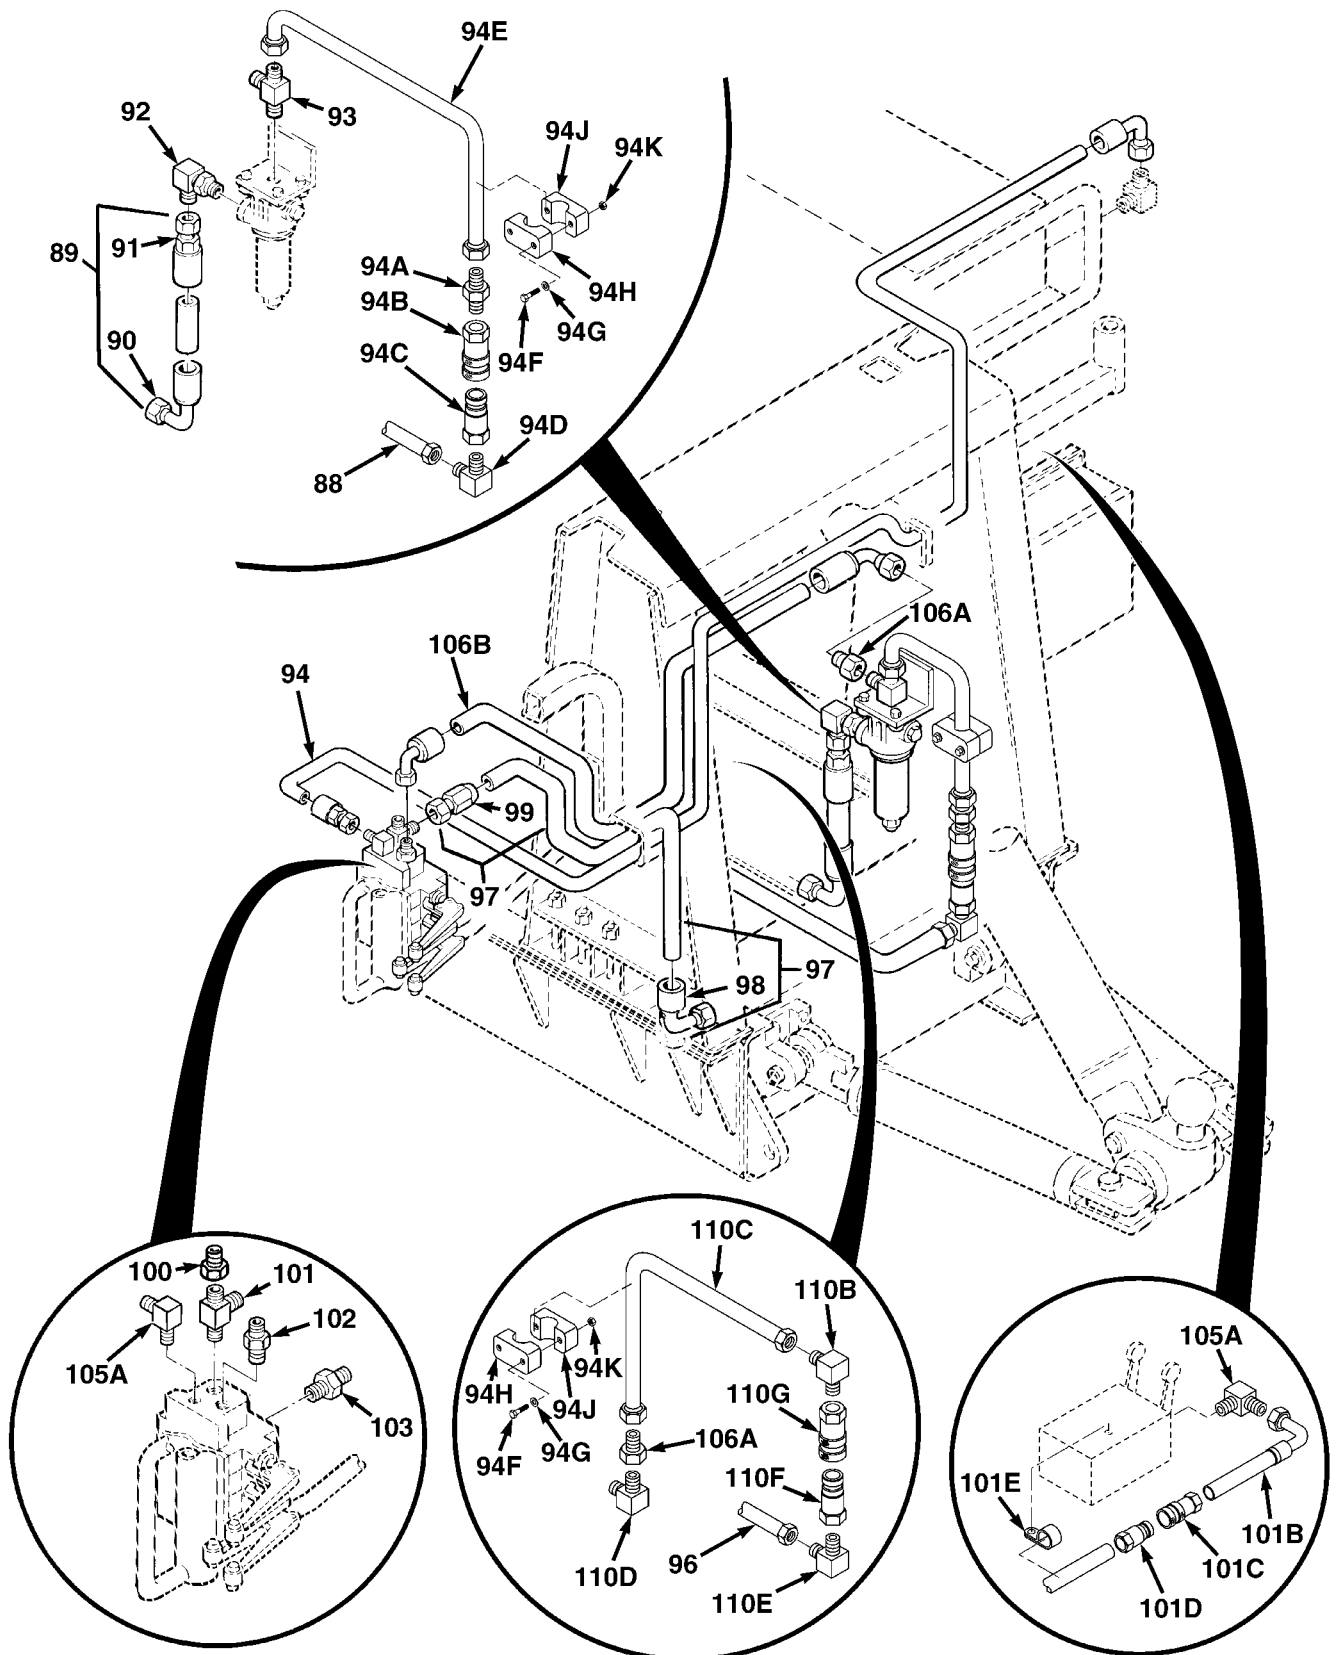

FIG.420 HYDRAULIC LINES AND FITTINGS - M984A1 (SHEET 3 OF 5)