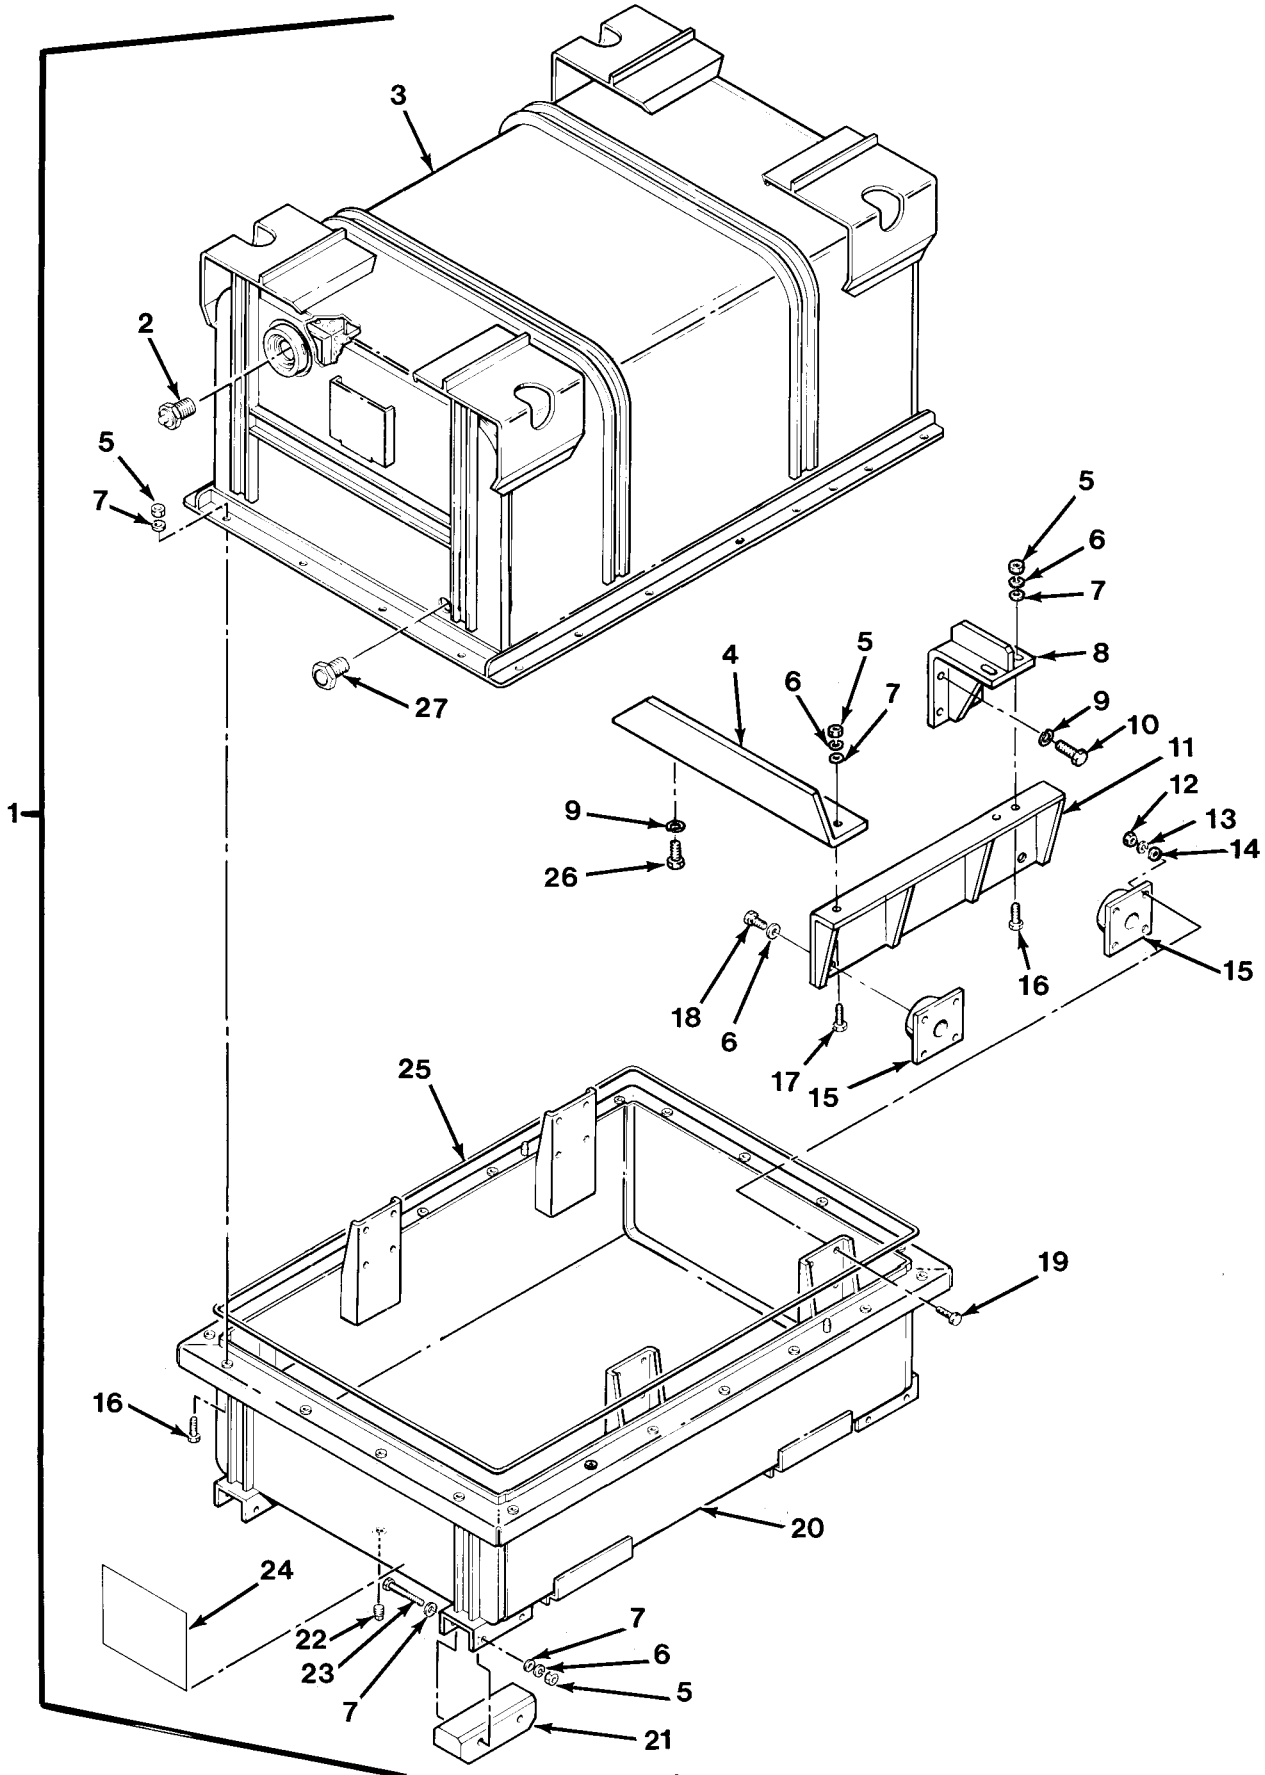

FIG. 422 TRANSMISSION SHIPPING CONTAINER

SECTION II

TM 9-2320-279-24P

(1) ITEM NO	(2) SMR CODE	(3) CAGEC CAGEC	(4) PART NUMBER	(5) DESCRIPTION AND USABLE ON CODES(UOC)	(6) QTY
GROUP 3301 REUSABLE SHIPPING CONTAINERS					
FIG.422 TRANSMISSION SHIPPING CONTAINER					
1	PAFFF	33873	51178-1-001	SHIPPING AND STORAG	1
2	PAFZZ	08992	TA330-10-10-R	.VALVE,BREATHER	1
3	PAFZZ	33873	51178-1-003	.CONTAINER,UPPER SEC	1
4	PAFZZ	33873	M-1492-5	.SUPPORT,SHIPPING AN	1
5	PAOZZ	96906	MS51967-14	.NUT,PLAIN,HEXAGON	36
6	PAFZZ	96906	MS35338-48	.WASHER,LOCK	18
7	PAFZZ	96906	MS27183-18	.WASHER,FLAT	44
8	PAFZZ	33873	51178-1-008	.SUPPORT,SHIPPING AN	2
9	PAFZZ	96906	MS35338-50	.WASHER,LOCK	10
10	PAFZZ	80204	B1821BH063C125N	.SCREW,CAP,HEXAGON H	8
11	PAFZZ	33873	51178-1-006	.SUPPORT,SHIPPING AN LH	1
11	PAFZZ	33873	51178-1-005	.SUPPORT,SHIPPING AN RH	1
12	PAFZZ	96906	MS51967-5	.NUT,PLAIN,HEXAGON	16
13	PAFZZ	96906	MS35338-45	.WASHER,LOCK	16
14	PAFZZ	96906	MS27183-12	.WASHER,FLAT	16
15	PAFZZ	33873	51178-1-105	.SUPPORT,SHIPPING AN	4
16	PAFZZ	80204	B1821BH050C150N	.SCREW,CAP,HEXAGON H	26
17	PAFZZ	96906	MS90728-114	.SCREW,CAP,HEXAGON H	2
18	PAFZZ	96906	MS90727-108	.SCREW,CAP,HEXAGON H	4
19	PAFZZ	96906	MS90725-34	.BOLT,MACHINE	16
20	PAFZZ	33873	51178-1-002	.CONTAINER,LOWER SEC	1
21	PAFZZ	33873	51178-1-101	.SKID,PLATFORM	4
22	PAFZZ	96906	MS20913-6S	.PLUG,PIPE	1
23	PAFZZ	80204	B1821BH050C500N	.SCREW,CAP,HEXAGON H	8
24	PAFZZ	33873	51178-1-104	.MARKER,IDENTIFICATI	1
25	PAFZZ	33873	51178-1-100	.SEAL,NONMETALLIC RO	1
26	PAFZZ	80204	B1821BH063C200N	.SCREW,CAP,HEXAGON H	2
27	PAFZZ	19207	10906697	.INDICATOR,HUMIDITY	1

END OF FIGURE