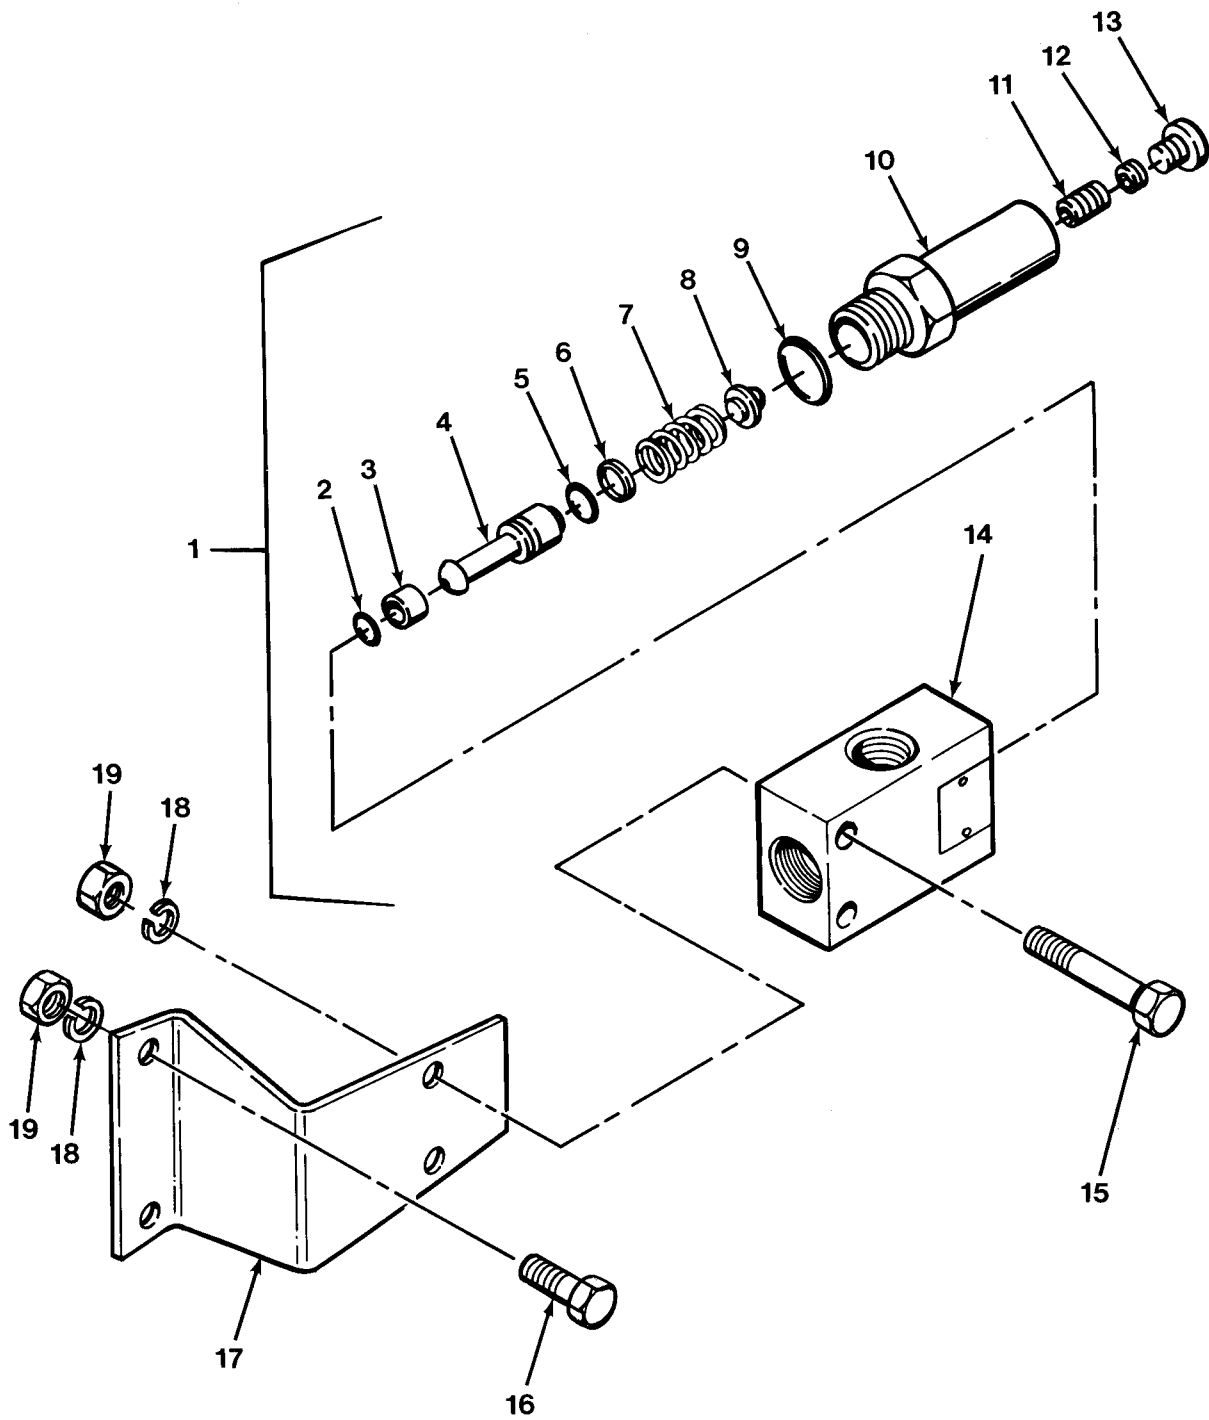

END OF FIGURE

FIG.403 PRESSURE RELIEF VALVE - M983

SECTION II			TM 9-2320-279-24P		
(1)	(2)	(3)	(4)	(5)	(6)
ITEM NO	SMR CODE	CAGEC	PART NUMBER	DESCRIPTION AND USABLE ON CODES(UOC)	QTY
GROUP 24 HYDRAULIC AND FLUID SYSTEMS GROUP 2402 MANIFOLD AND/OR CONTROL VALVES FIG.403 PRESSURE RELIEF VALVE - M983					
1	PAOFF	77521	MRB-040-FFAH-54M -3000 PSI	VALVE,SAFETY RELIEF	1
2	KFFZZ	10129	406565	.PACKING,PREFORMED PART OF KIT P/N ... 711201 UOC:H03	1
3	PAFZZ	10129	356759	.SEAT,VALVE	1
4	XDFZZ	10129	784917	.DISK,VALVE	1
5	KFFZZ	10129	406636	.PACKING,PREFORMED PART OF KIT P/N ... 711201 UOC:H03	1
6	KFFZZ	10129	406775	.RETAINER,PACKING PART OF KIT P/N 711201 UOC:H03	1
7	PAFZZ	10129	493316	.SPRING,HELICAL,COMP	1
8	PAFZZ	10129	356267	.SEAT,HELICAL COMPRE	1
9	KFFZZ	10129	406555	.PACKING,PREFORMED PART OF KIT P/N ... 711201 UOC:H03	1
10	XDFZZ	10129	360612	.PLUG,VALVE,SINGLE R	1
11	PAFZZ	10129	491674	.SETSCREW	1
12	PAFZZ	10129	408857	.SCREW,SELF-LOCKING	1
13	XDFZZ	10129	406351	.VALVE,PLUG	1
14	XAFZZ	10129	360586	.BODY,VALVE	1
15	PAOZZ	96906	MS90725-67	SCREW,CAP,HEXAGON H	2
16	PAOZZ	78500	S-268-1	BOLT,MACHINE	2
17	PAOZZ	45152	1354800	BRACKET,DOUBLE ANGL	1
18	PAOZZ	96906	MS35338-46	WASHER,LOCK	4
19	PAOZZ	96906	MS35690-604	NUT,PLAIN,HEXAGON	4