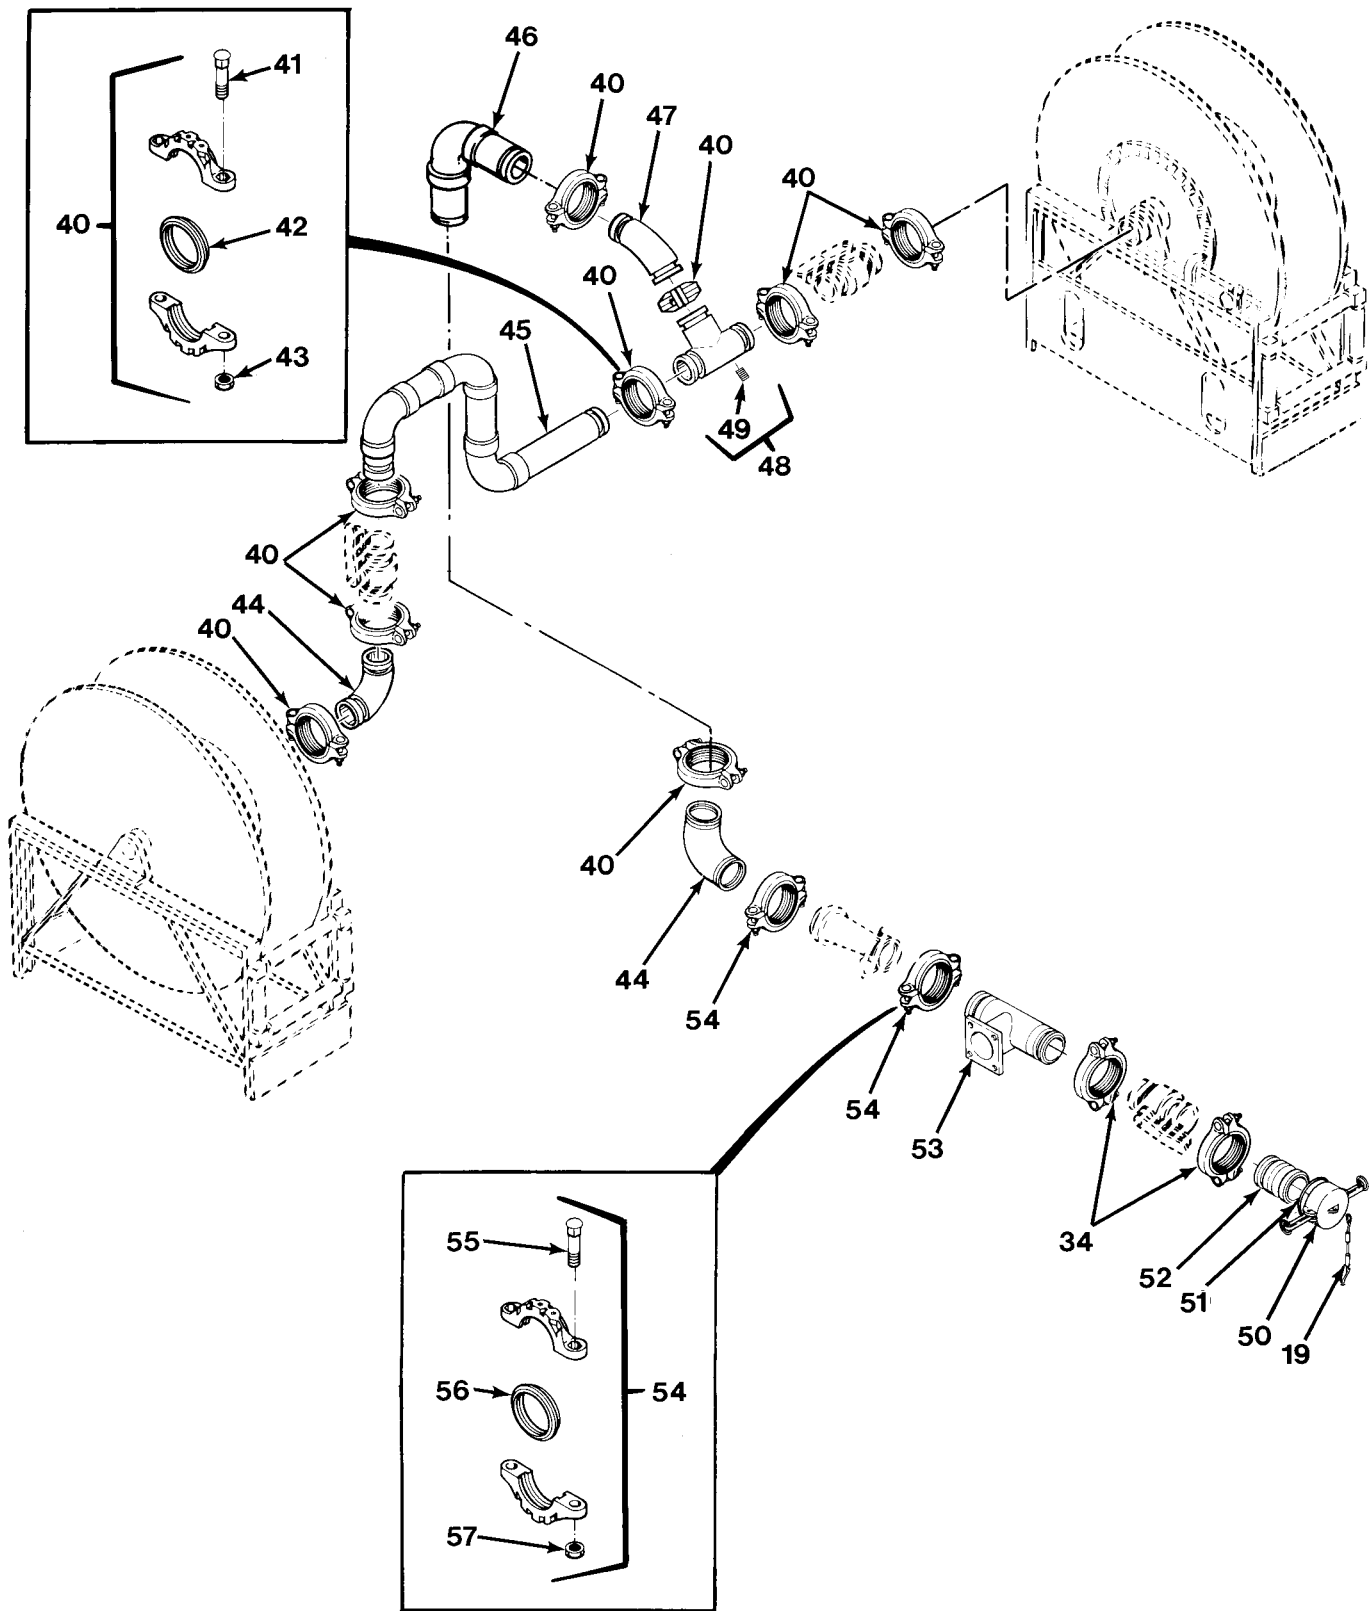

FIG.449 MODULE PIPING INSTALLATION (SHEET 1 OF 6)

FIG.449 MODULE PIPING INSTALLATION (SHEET 2 OF 6)