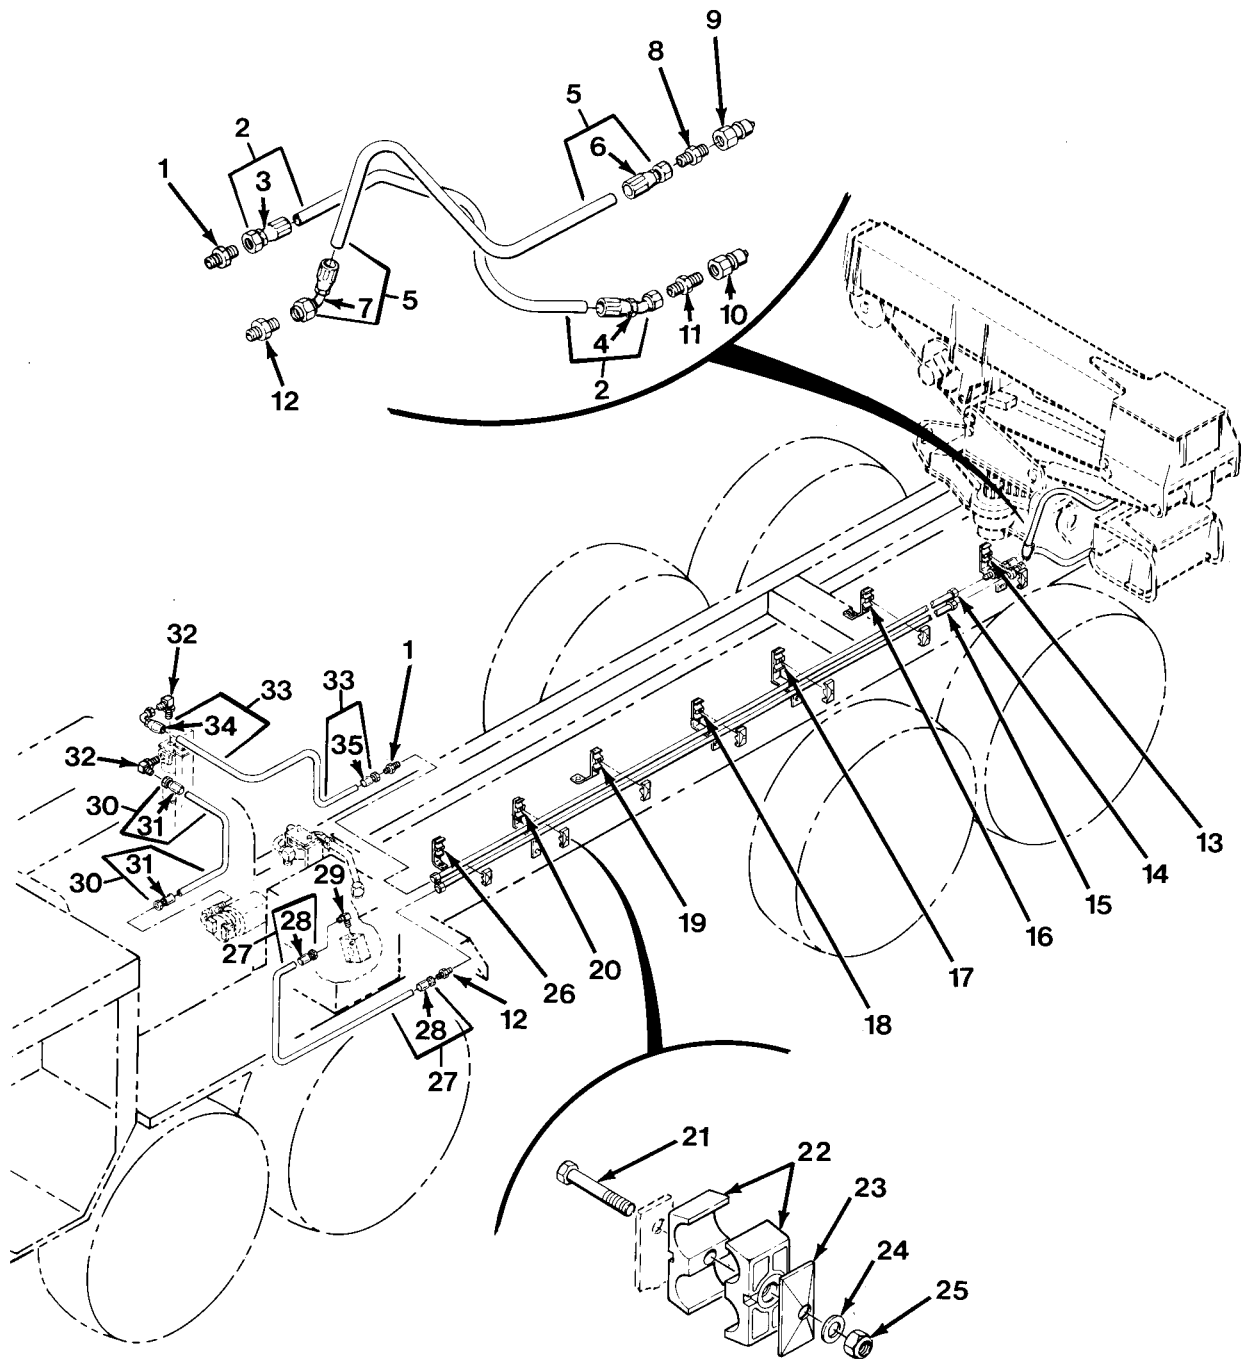

END OF FIGURE

FIG.414 HYDRAULIC LINES AND FITTINGS - M977 AND M985 WITHOUT WINCH

SECTION II			TM 9-2320-279-24P		
(1)	(2)	(3)	(4)	(5)	(6)
ITEM NO	SMR CODE	CAGEC	PART NUMBER	DESCRIPTION AND USABLE ON CODES(UOC)	QTY
				GROUP 2406 STRAINERS, FILTERS, LINES AND FITTINGS, ETC. FIG.414 HYDRAULIC LINES AND FITTINGS - M977 AND M985 WITHOUT WINCH	
1	PAOZZ	01276	2027-16-12S	REDUCER,TUBE UOC:H06,H09	2
2	MFOZZ	01276	FG1002KKK0480	HOSE ASSEMBLY MAKE FROM HOSE, P/N 2781-12-RL UOC:H06,H09	1
3	PAFZZ	01276	191100H12-12S	.ADAPTER,STRAIGHT,TU UOC:H06,H09	1
4	PAFZZ	01276	191113-12-12S	.ELBOW,TUBE TO HOSE UOC:H06,H09	1
5	MOOOO	45152	3013521	HOSE ASSEMBLY MAKE FROM HOSE, P/N AE 372-16 UOC:CBW,H06,H09	1
6	PAOZZ	01276	411-16S	.ADAPTER,STRAIGHT,TU UOC:CBW,H06,H09	1
7	PAOZZ	01276	190265-16S	.ELBOW,TUBE TO HOSE UOC:CBW,H06,H09	1
8	PAOZZ	96906	MS51500A12	ADAPTER,STRAIGHT,PI UOC:H06,H09	1
9	XDOZZ	73992	6K31	COUPLING HALF,QUICK UOC:H06,H09	1
10	PAOZZ	01276	FD45-1002-16-16	COUPLING HALF,QUICK UOC:H06,H09	1
11	PAOZZ	96906	MS51500A16	ADAPTER,STRAIGHT,PI UOC:H06,H09	1
12	PAOZZ	96906	MS51519A16	NIPPLE,BOSS UOC:H06,H09	2
13	PAOZZ	45152	1376480	BRACKET,DOUBLE ANGL UOC:H06,H09	1
14	PAOZZ	45152	1452610	TUBE ASSEMBLY,METAL UOC:H06,H09	1
15	PAOZZ	45152	1452580	TUBE ASSEMBLY,METAL UOC:H06,H09	1
16	PAOZZ	45152	1376470	BRACKET,ANGLE UOC:H06,H09	1
17	PAOZZ	45152	1376460	BRACKET,DOUBLE ANGL UOC:H06,H09	1
18	PAOZZ	45152	1376450	BRACKET,DOUBLE ANGL UOC:H06,H09	1
19	PAOZZ	45152	1376440	BRACKET,ANGLE UOC:H06,H09	1
20	PAOZZ	45152	1376430	BRACKET,DOUBLE ANGL UOC:H06,H09	1
21	PAOZZ	80204	B1821BH025C250N	SCREW,CAP,HEXAGON H UOC:H06,H09	7
22	PAOZZ	53790	3254-254-PP	STRAP UOC:H06,H09	7