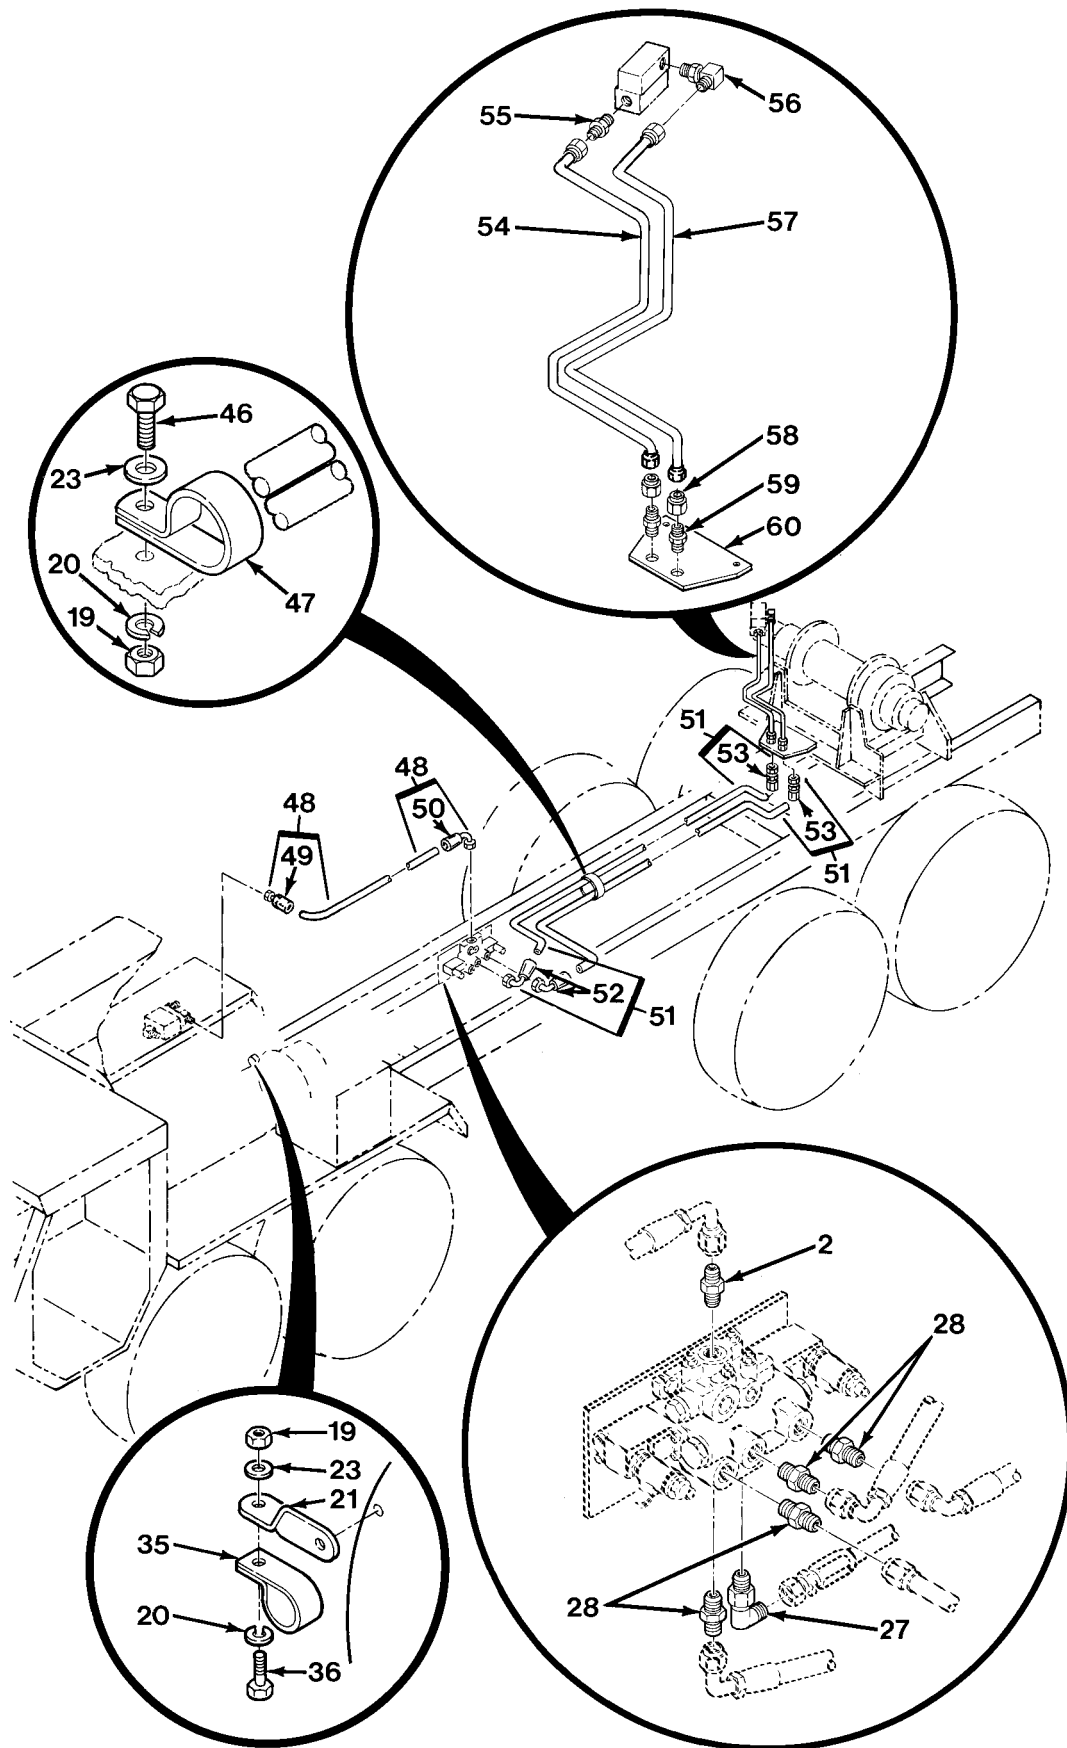

FIG.418 HYDRAULIC LINES AND FITTINGS - M984 (SHEET 2 OF 4)

FIG.418 HYDRAULIC LINES AND FITTINGS - M984 (SHEET 3 OF 4)