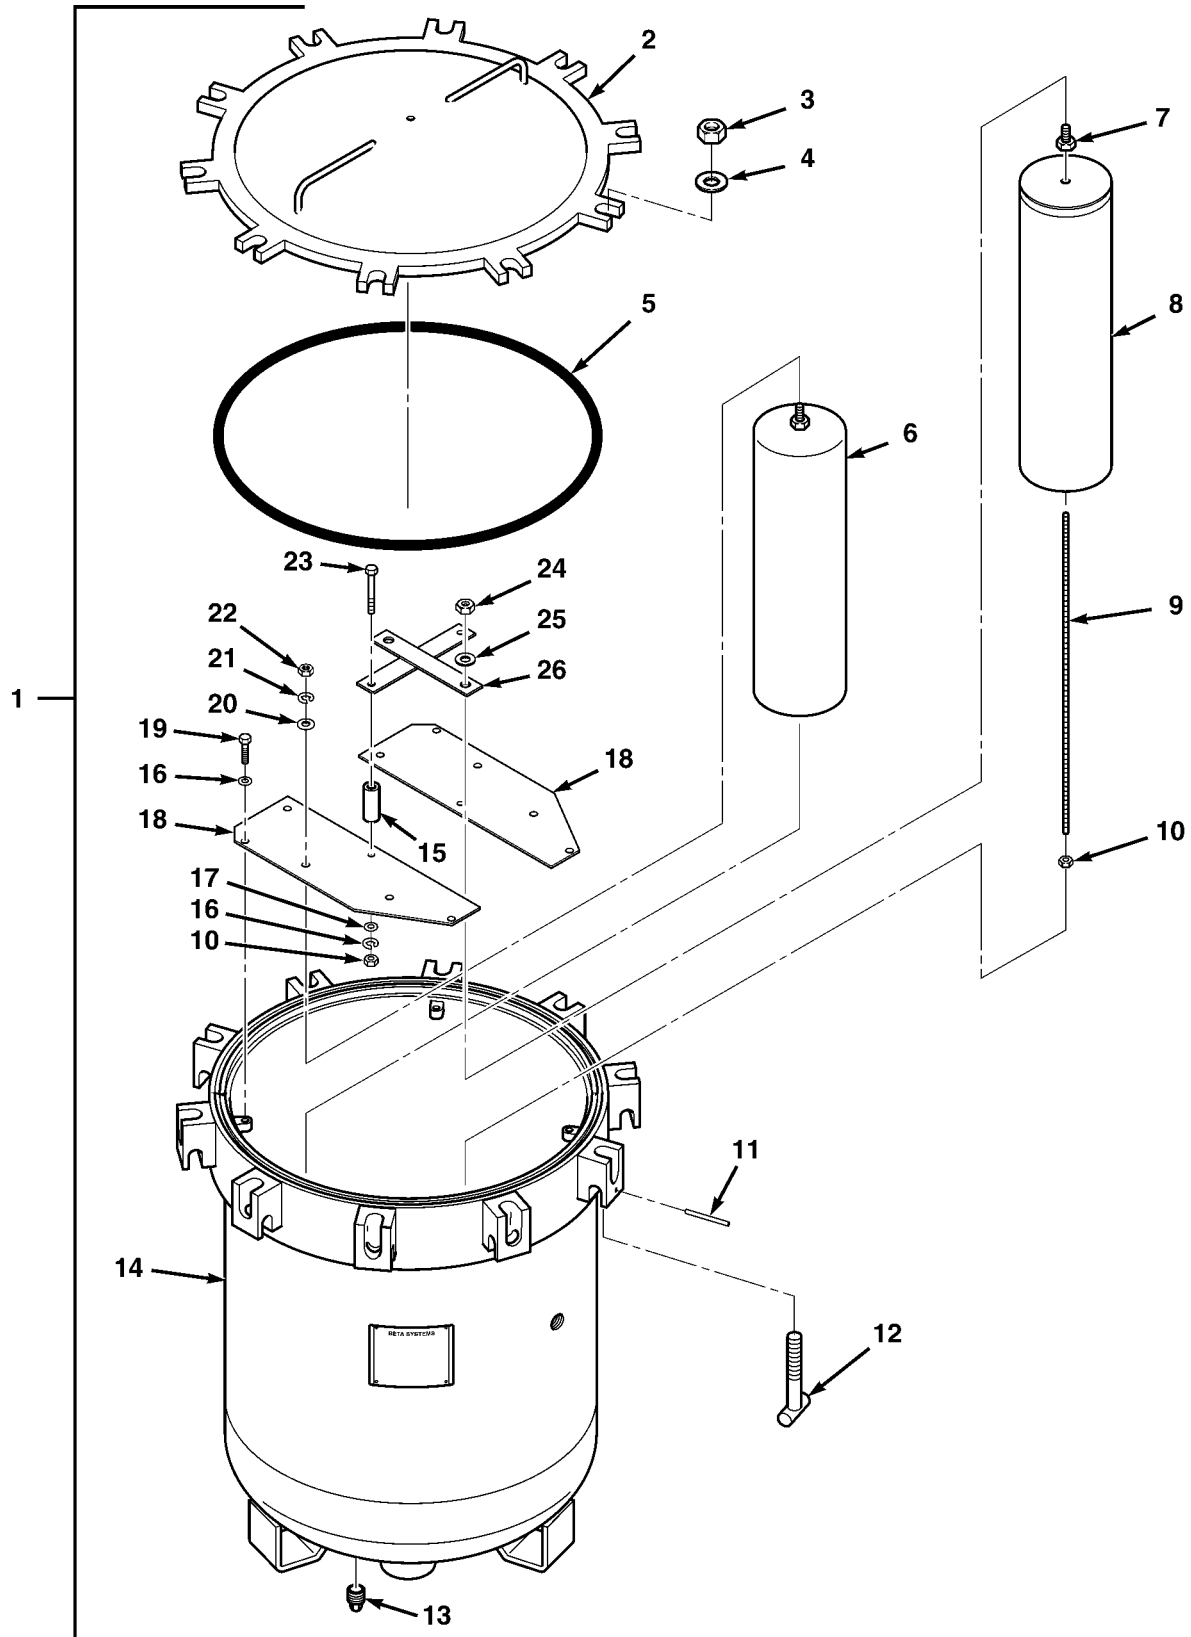

FIG.439 FILTER-SEPARATOR ASSEMBLY - M978