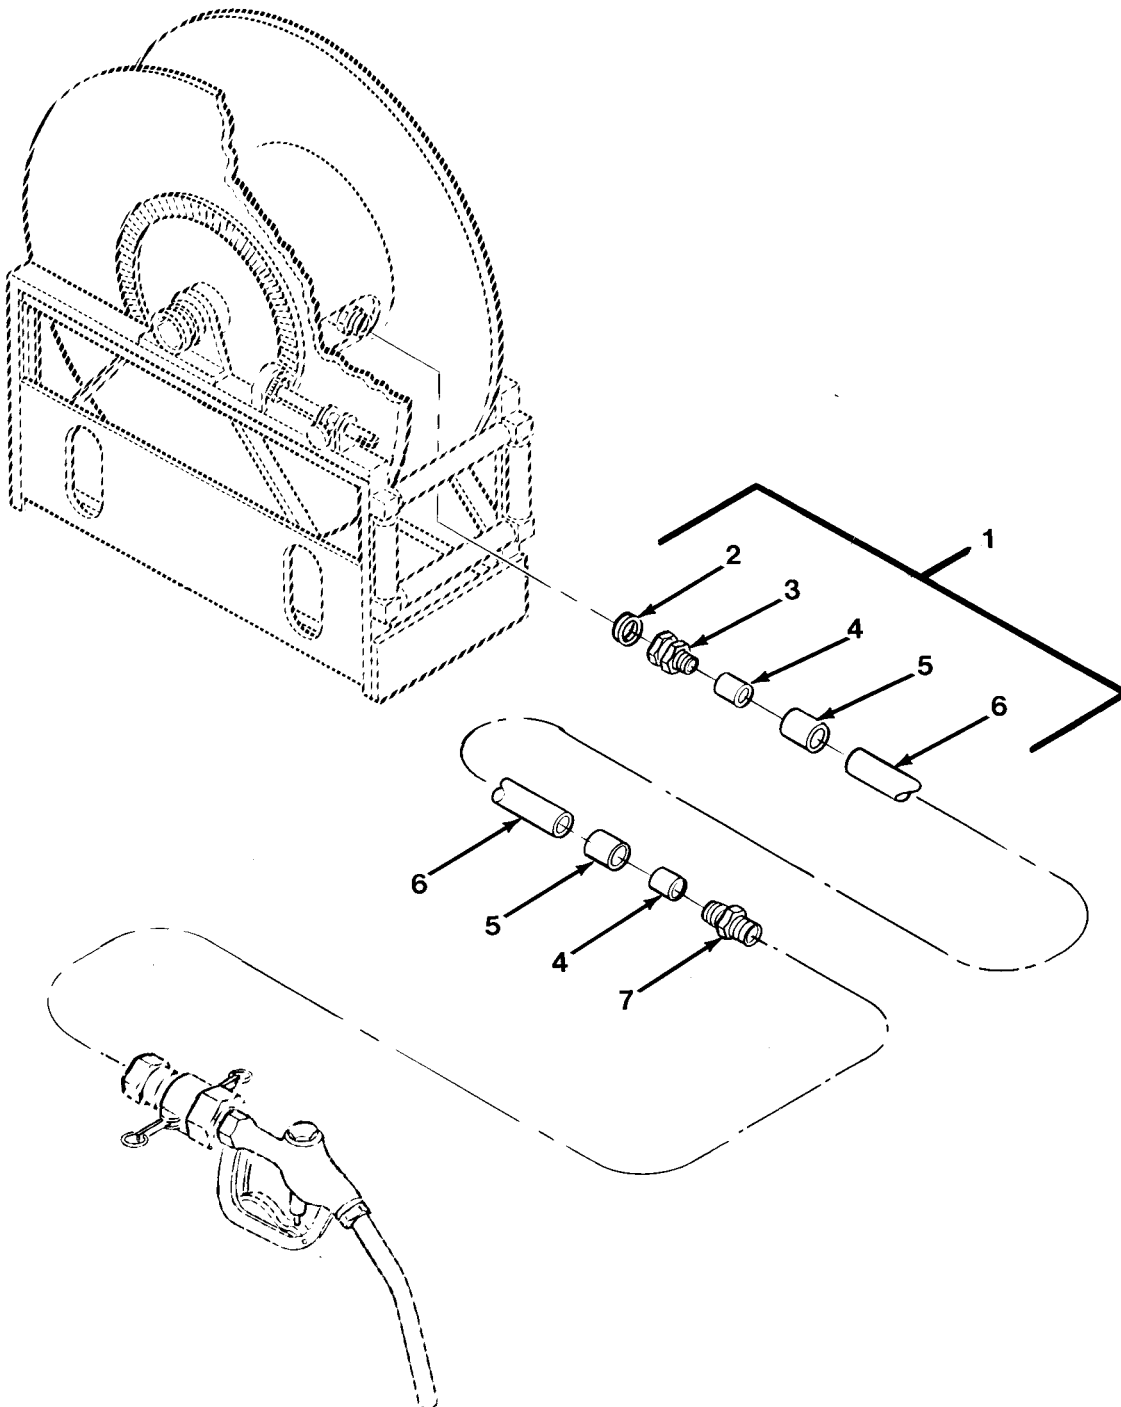

END OF FIGURE

FIG.395 FUEL TRANSFER HOSE - M978

SECTION II			TM 9-2320-279-24P		
(1)	(2)	(3)	(4)	(5)	(6)
ITEM NO	SMR CODE	CAGEC	PART NUMBER	DESCRIPTION AND USABLE ON CODES(UOC)	QTY
GROUP 2202 ACCESSORY ITEMS					
FIG.395 FUEL TRANSFER HOSE - M978					
1	PAOZZ	17566	45A243	HOSE ASSEMBLY-ARCTIC	2
				UOC:H02,H07	
2	PAOZZ	17566	45A243-P1	.GASKET	1
				UOC:H02,H07	
3	PAOZZ	17566	45A243-P2	.ADAPTER,STRAIGHT,TU	1
				UOC:H02,H07	
4	PAOZZ	17566	45A243-P5	.NIPPLE,PIPE	2
				UOC:H02,H07	
5	PAOZZ	17566	45A243-P3	.FERRULE,SWAGE,TUBE	2
				UOC:H02,H07	
6	MOOZZ	17566	45A243-P4X60FT.	.HOSE,NONMETALLIC ARCTIC MAKE FROM ...	1
				HOSE, P/N 592	
				UOC:H02,H07	
7	PAOZZ	17566	45A243-P6	.COUPLING,HOSE	1
				UOC:H02,H07	