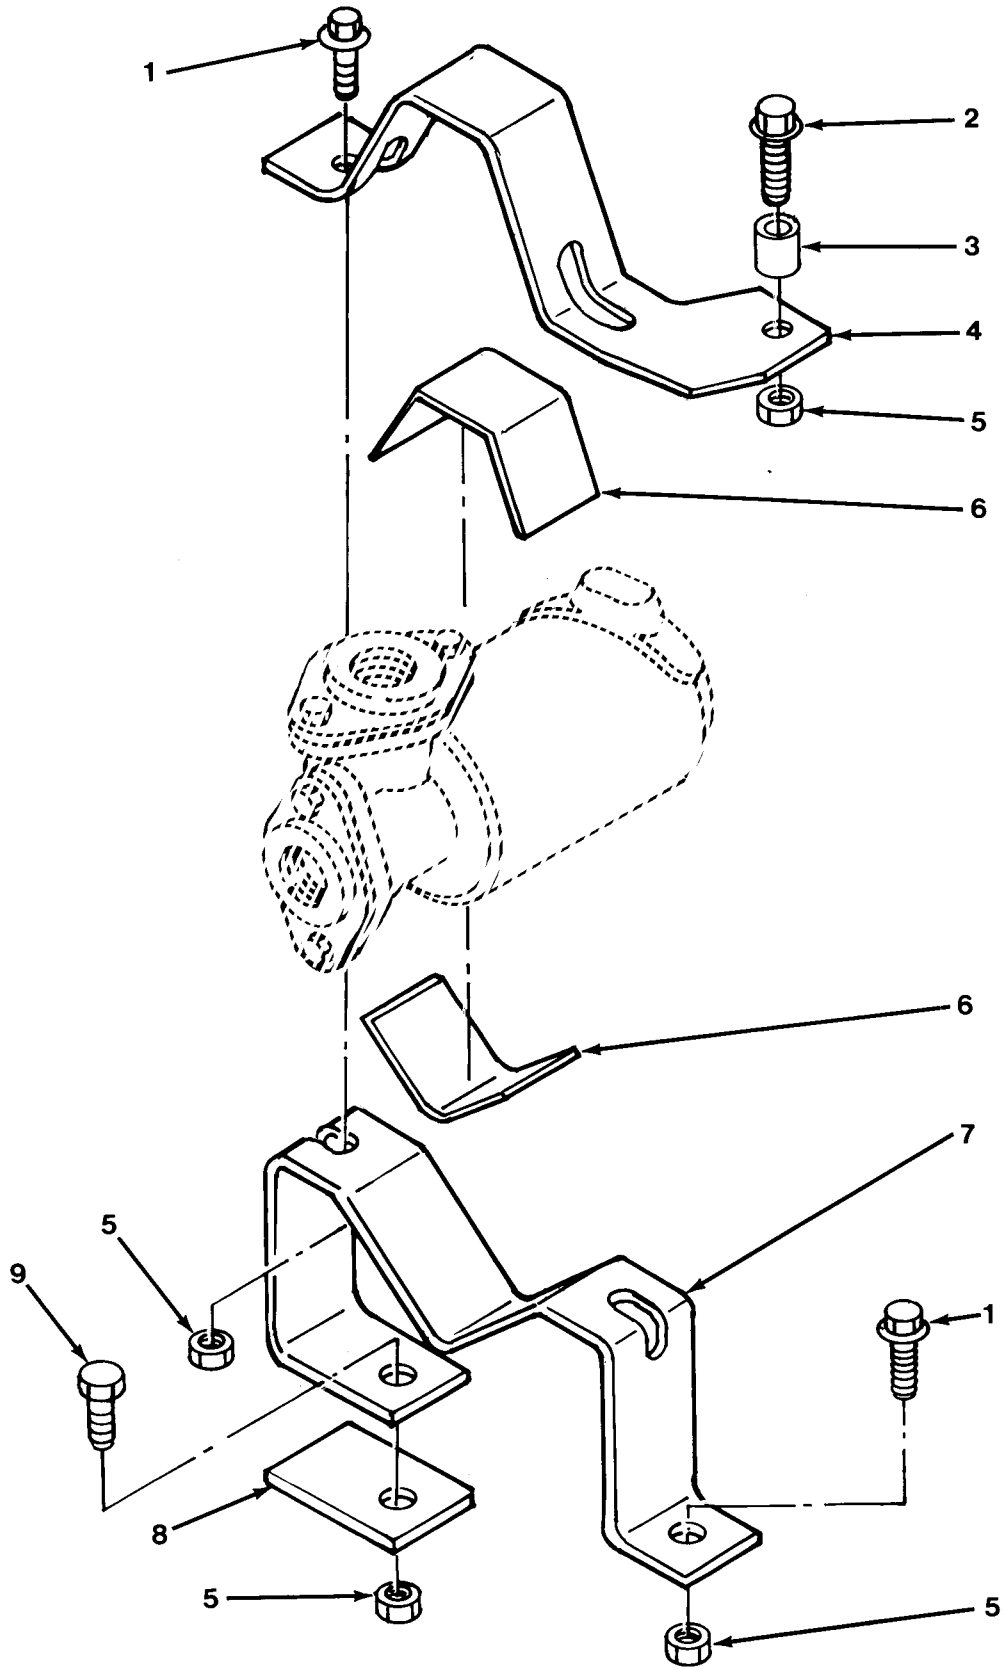

END OF FIGURE

FIG.430 ARCTIC KIT WATER PUMP MOUNTING

SECTION II			TM 9-2320-279-24P		
(1)	(2)	(3)	(4)	(5)	(6)
ITEM	SMR		PART		
NO	CODE	CAGEC	NUMBER	DESCRIPTION AND USABLE ON CODES(UOC)	QTY
GROUP 3303 WINTERIZATION KITS					
FIG.430 ARCTIC KIT WATER PUMP					
MOUNTING					
1	PAOZZ	45152	1614120	BOLT,MACHINE	3
2	PAOZZ	45152	1754300	SCREW,CAP,HEXAGON H	1
3	PAOZZ	45152	124658A	SPACER	1
4	PAOZZ	45152	1838450	BRACKET,MULTIPLE AN	1
5	PAOZZ	45152	1437220	NUT,SELF-LOCKING,EX	1
6	MOOZZ	45152	4TC4	RUBBER,FLAT MAKE FROM RUBBER P/N	2
				70-17-30	
7	PAOZZ	45152	1838440	BRACKET,MULTIPLE AN	1
8	PAOZZ	45152	28636AX	PLATE,MOUNTING	1
9	PAOZZ	45152	1680530	BOLT,MACHINE	1