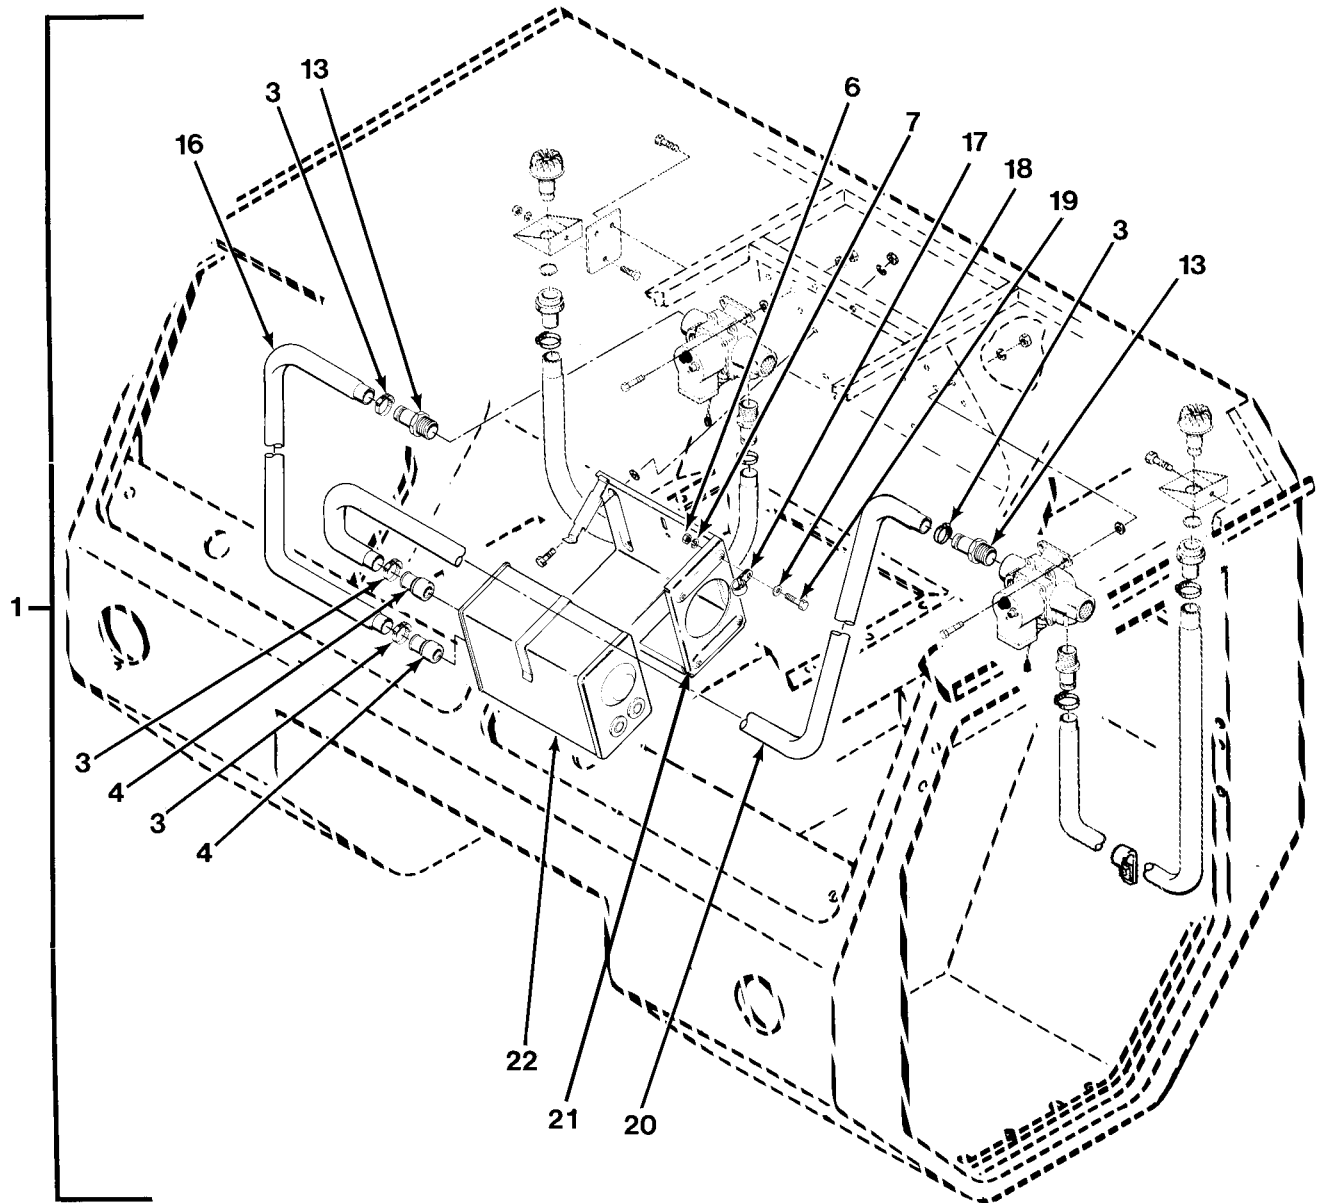

FIG.471 GAS PARTICULATE FILTER UNIT INSTALLATION (SHEET 1 OF 3)