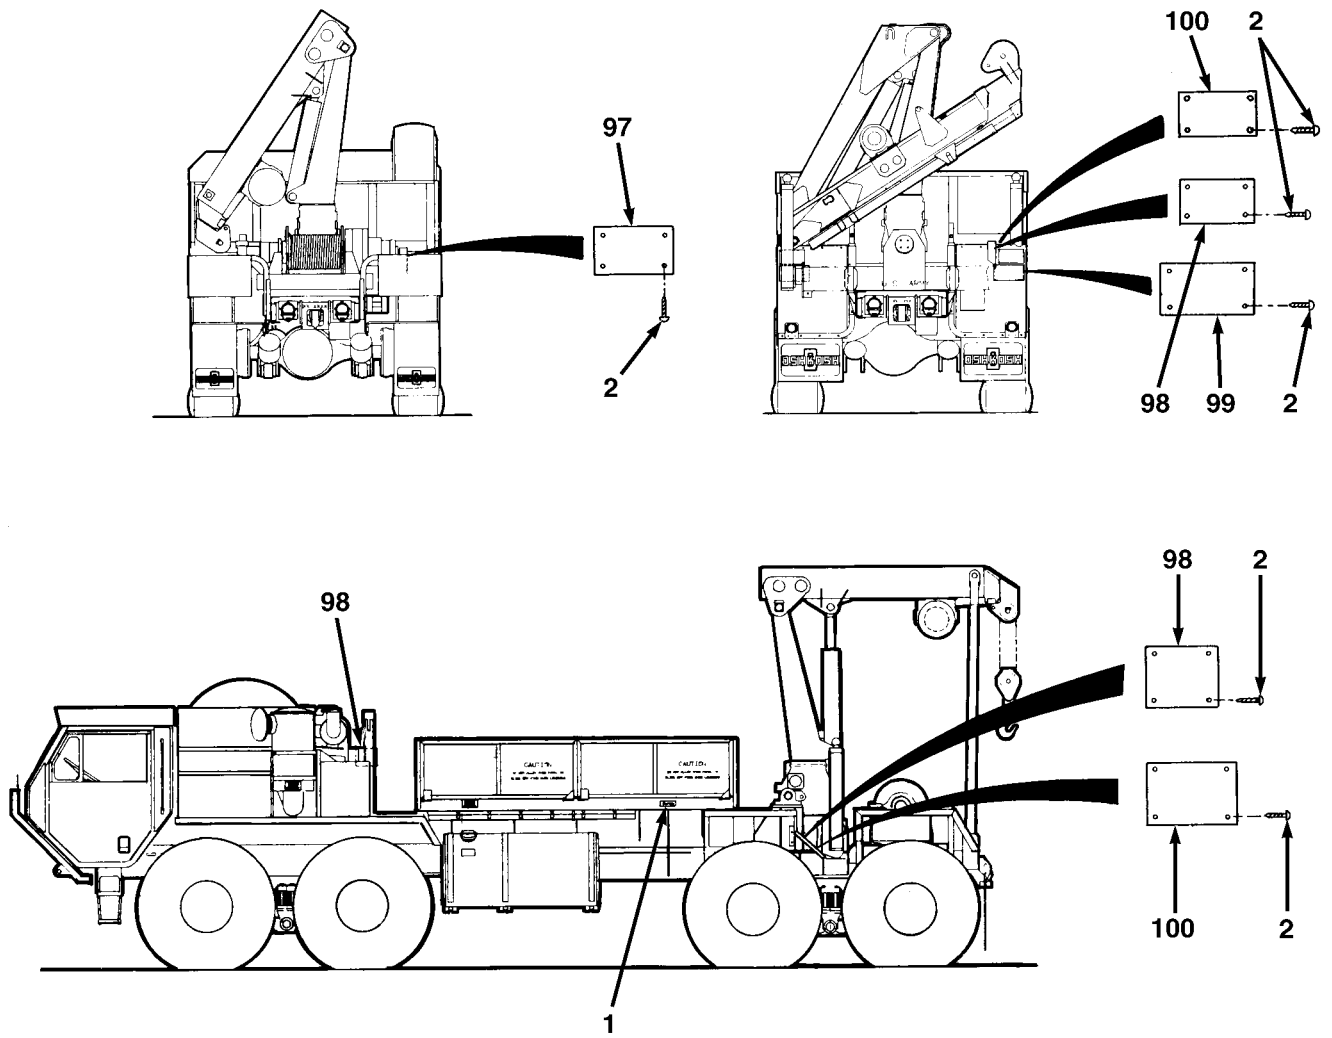

FIG.401 DATA PLATES (SHEET 5 OF 7)