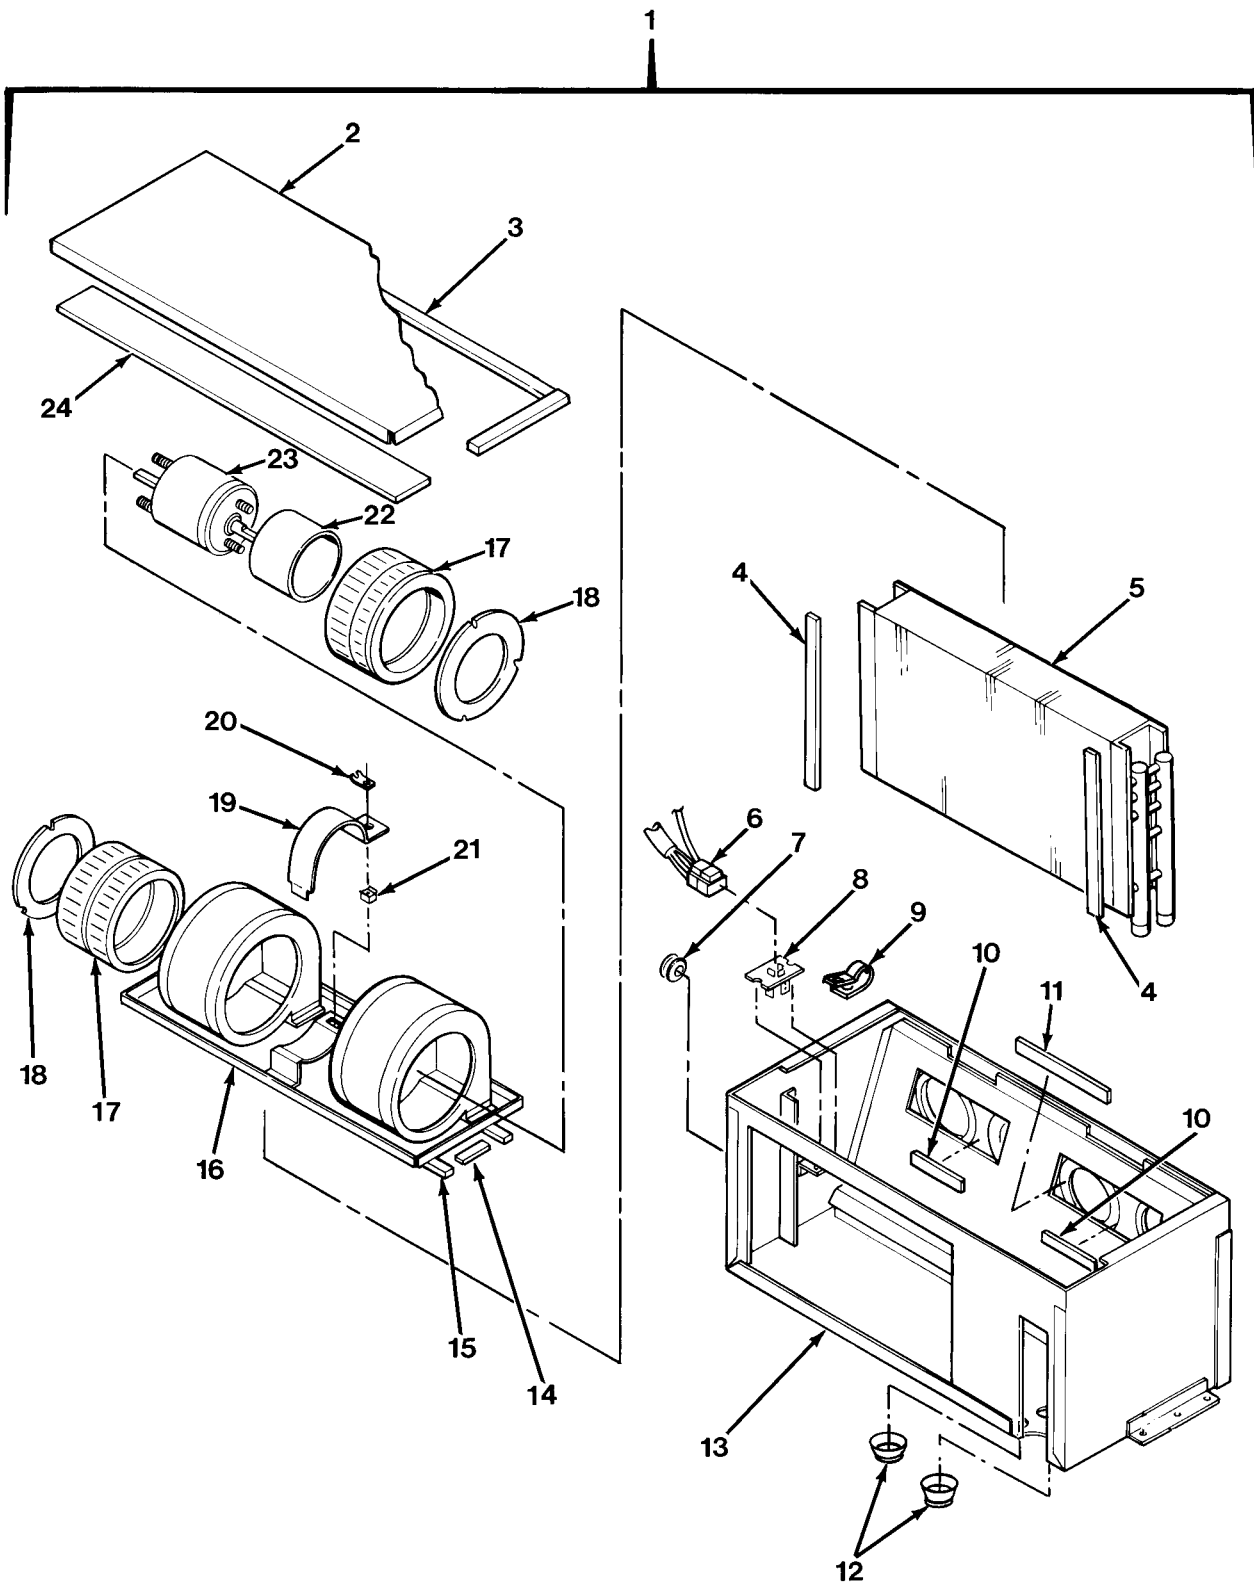

FIG.400 HEATER ASSEMBLY

SECTION II			TM 9-2320-279-24P		
(1)	(2)	(3)	(4)	(5)	(6)
ITEM NO	SMR CODE	CAGEC	PART NUMBER	DESCRIPTION AND USABLE ON CODES(UOC)	QTY
GROUP 2207 WINTERIZATION EQUIPMENT (STANDARD VEHICLE TYPE) FIG.400 HEATER ASSEMBLY					
1	PAOOO	24234	936063	HEATER,VEHICULAR,CO	1
2	PFOZZ	24234	512401	.COVER ASSY,WINTERIZ	1
3	PAOZZ	24234	352700	.RUBBER STRIP	1
4	PAOZZ	24234	354816	.RUBBER STRIP	2
5	PAOZZ	24234	280264	.COIL,HEATER	1
6	XDOZZ	24234	221770	.WIRING HARNESS,BRAN	1
7	PAOZZ	24234	300047	.GROMMET	3
8	PAOZZ	99688	65158	.RESISTOR ASSEMBLY	1
9	PAOZZ	24234	290247	.CLAMP,LOOP	1
10	PAOZZ	24234	352705	.RUBBER STRIP	2
11	PAOZZ	24234	352735	.RUBBER STRIP	1
12	PAOZZ	24234	300024	.GROMMET	2
13	PFOZZ	24234	512400	.CASE,HEATER	1
14	PAOZZ	24234	352703	.PLASTIC STRIP	2
15	PAOZZ	24234	352717	.RUBBER STRIP	2
16	PFOZZ	24234	512417	.HOUSING,BLOWER	1
17	PFOZZ	24234	360480	.BLOWER WHEEL	2
18	PFOZZ	24234	511845	.FOIL,BLOWER	2
19	PFOZZ	24234	507920	.STRAP,RETAINING	1
20	PAOZZ	24234	220876	.TERMINAL,QUICK DISC	1
21	PAOZZ	24234	203300	.NUT	1
22	PAOZZ	99688	58701	.RUBBER ROUND SECTIO	1
23	PAOZZ	24234	275252	.MOTOR,DIRECT CURREN	1
24	PAOZZ	24234	350907	.RUBBER STRIP	2

END OF FIGURE