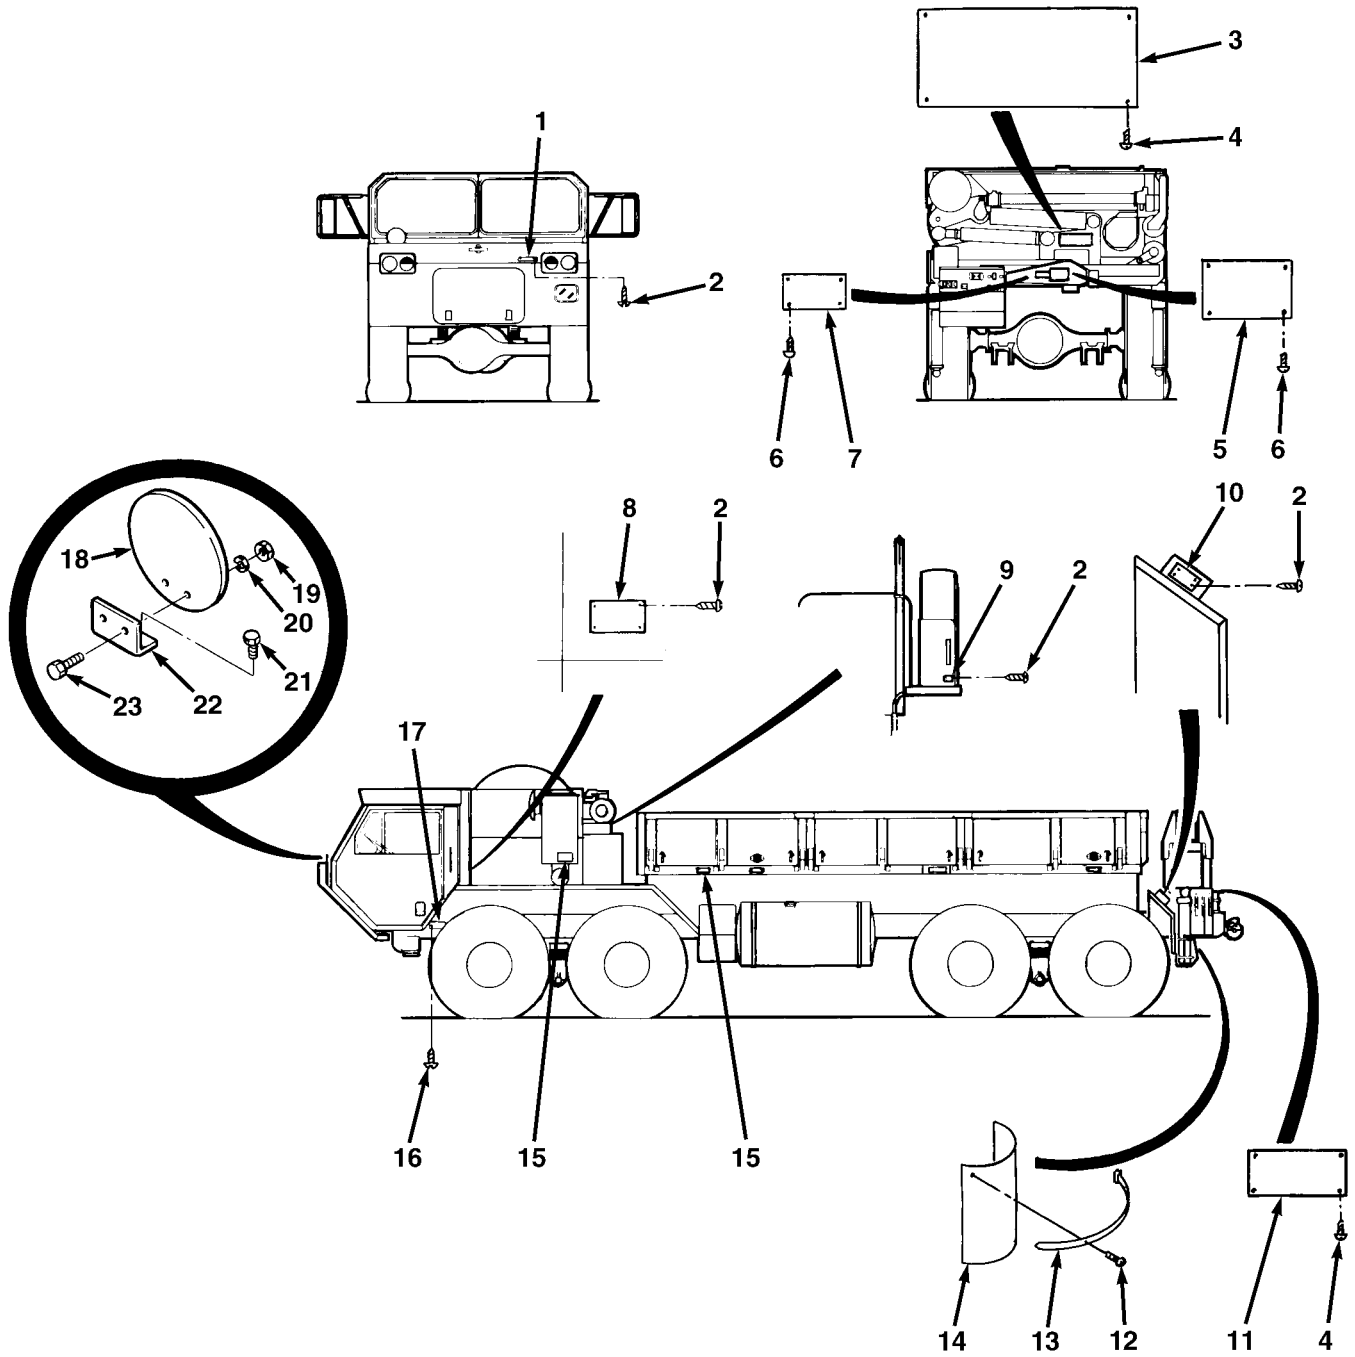

SECTION II			TM 9-2320-279-24P		
(1)	(2)	(3)	(4)	(5)	(6)
ITEM NO	SMR CODE	CAGEC	PART NUMBER	DESCRIPTION AND USABLE ON CODES(UOC)	QTY
GROUP 2207 WINTERIZATION EQUIPMENT (STANDARD VEHICLE TYPE) FIG.400 HEATER ASSEMBLY					
1	PAOOO	24234	936063	HEATER,VEHICULAR,CO	1
2	PFOZZ	24234	512401	.COVER ASSY,WINTERIZ	1
3	PAOZZ	24234	352700	.RUBBER STRIP	1
4	PAOZZ	24234	354816	.RUBBER STRIP	2
5	PAOZZ	24234	280264	.COIL,HEATER	1
6	XDOZZ	24234	221770	.WIRING HARNESS,BRAN	1
7	PAOZZ	24234	300047	.GROMMET	3
8	PAOZZ	99688	65158	.RESISTOR ASSEMBLY	1
9	PAOZZ	24234	290247	.CLAMP,LOOP	1
10	PAOZZ	24234	352705	.RUBBER STRIP	2
11	PAOZZ	24234	352735	.RUBBER STRIP	1
12	PAOZZ	24234	300024	.GROMMET	2
13	PFOZZ	24234	512400	.CASE,HEATER	1
14	PAOZZ	24234	352703	.PLASTIC STRIP	2
15	PAOZZ	24234	352717	.RUBBER STRIP	2
16	PFOZZ	24234	512417	.HOUSING,BLOWER	1
17	PFOZZ	24234	360480	.BLOWER WHEEL	2
18	PFOZZ	24234	511845	.FOIL,BLOWER	2
19	PFOZZ	24234	507920	.STRAP,RETAINING	1
20	PAOZZ	24234	220876	.TERMINAL,QUICK DISC	1
21	PAOZZ	24234	203300	.NUT	1
22	PAOZZ	99688	58701	.RUBBER ROUND SECTIO	1
23	PAOZZ	24234	275252	.MOTOR,DIRECT CURREN	1
24	PAOZZ	24234	350907	.RUBBER STRIP	2

END OF FIGURE