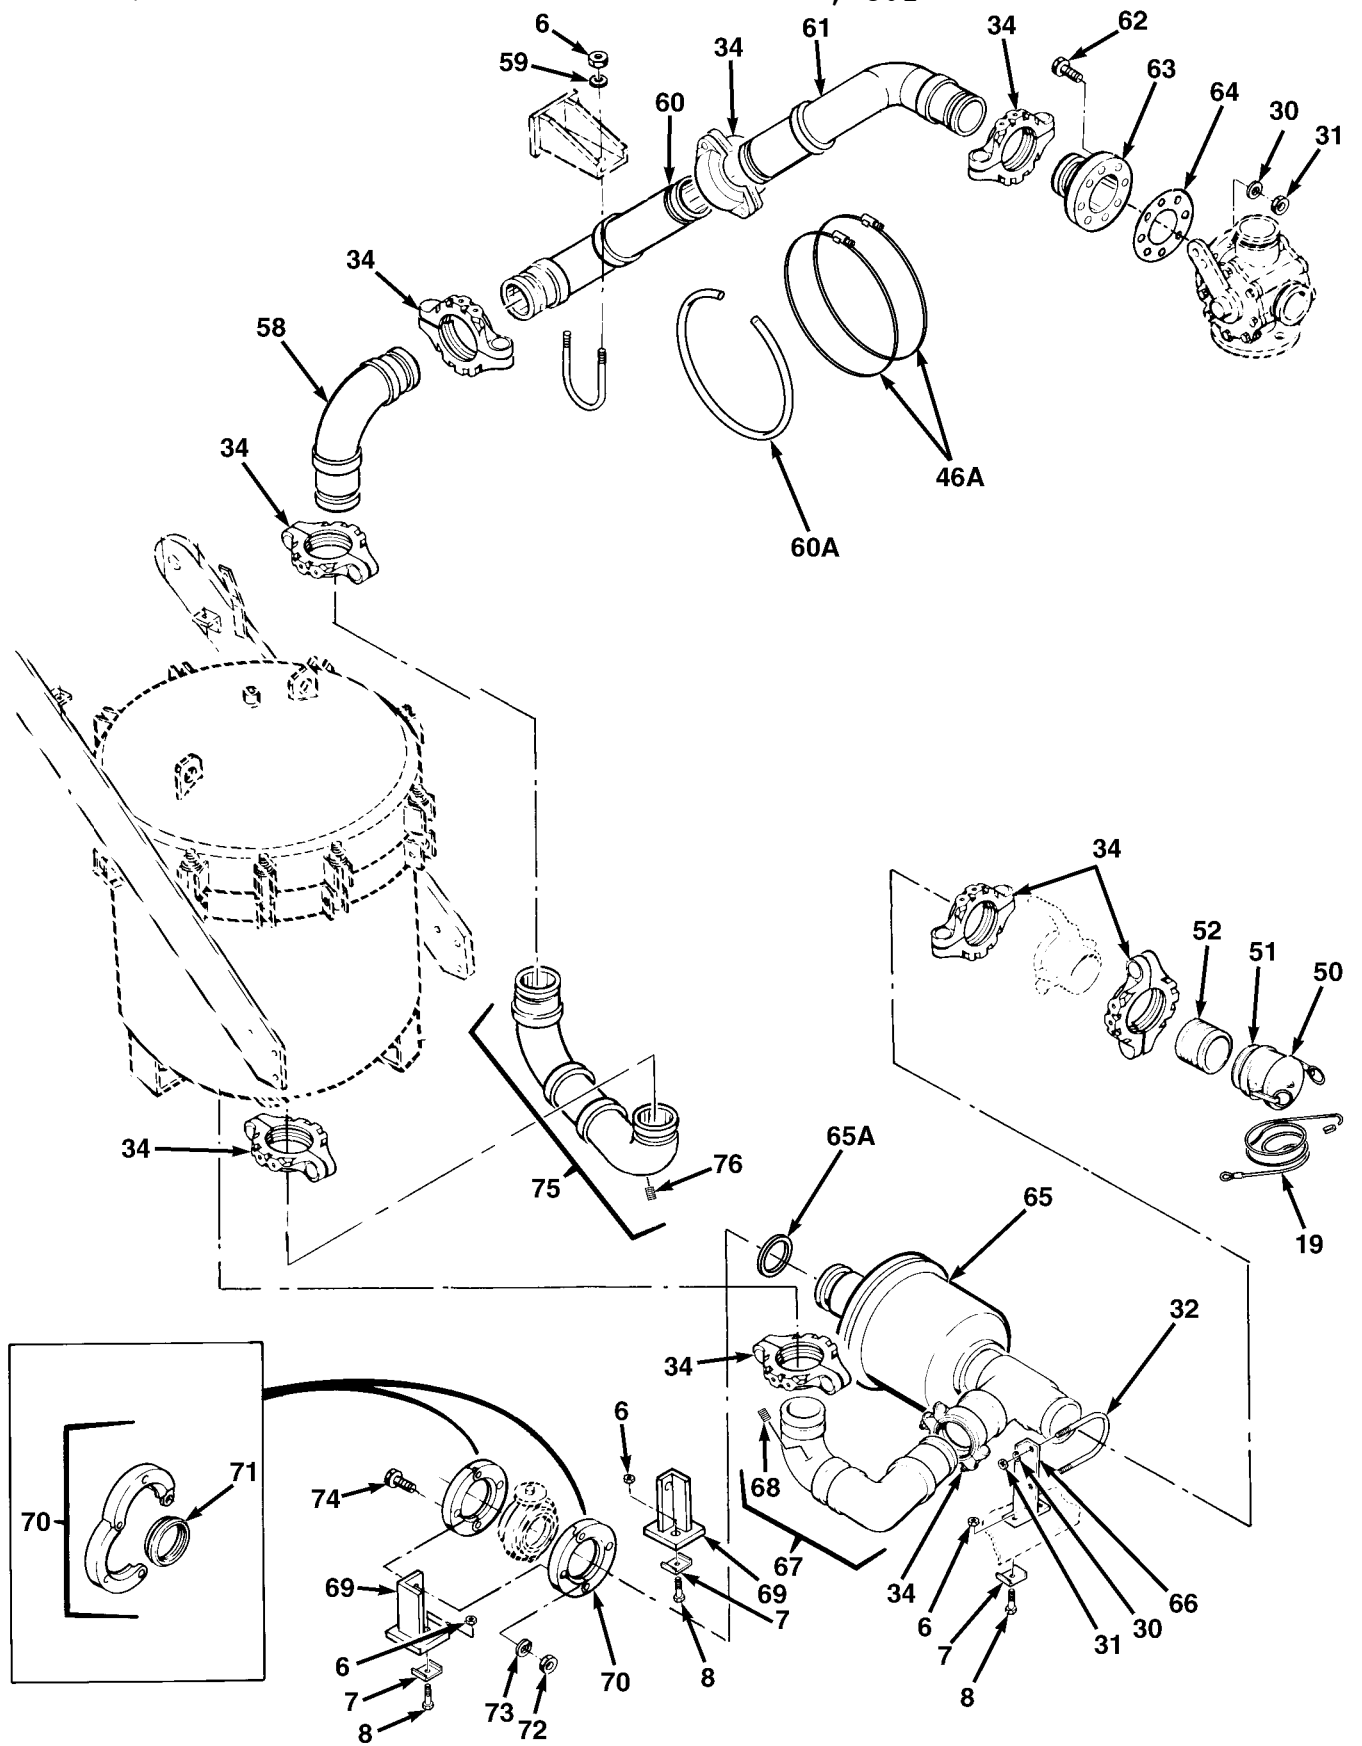

SECTION II

TM 9-2320-279-24P, C02

FIG.449 MODULE PIPING INSTALLATION (SHEET 3 OF 6)