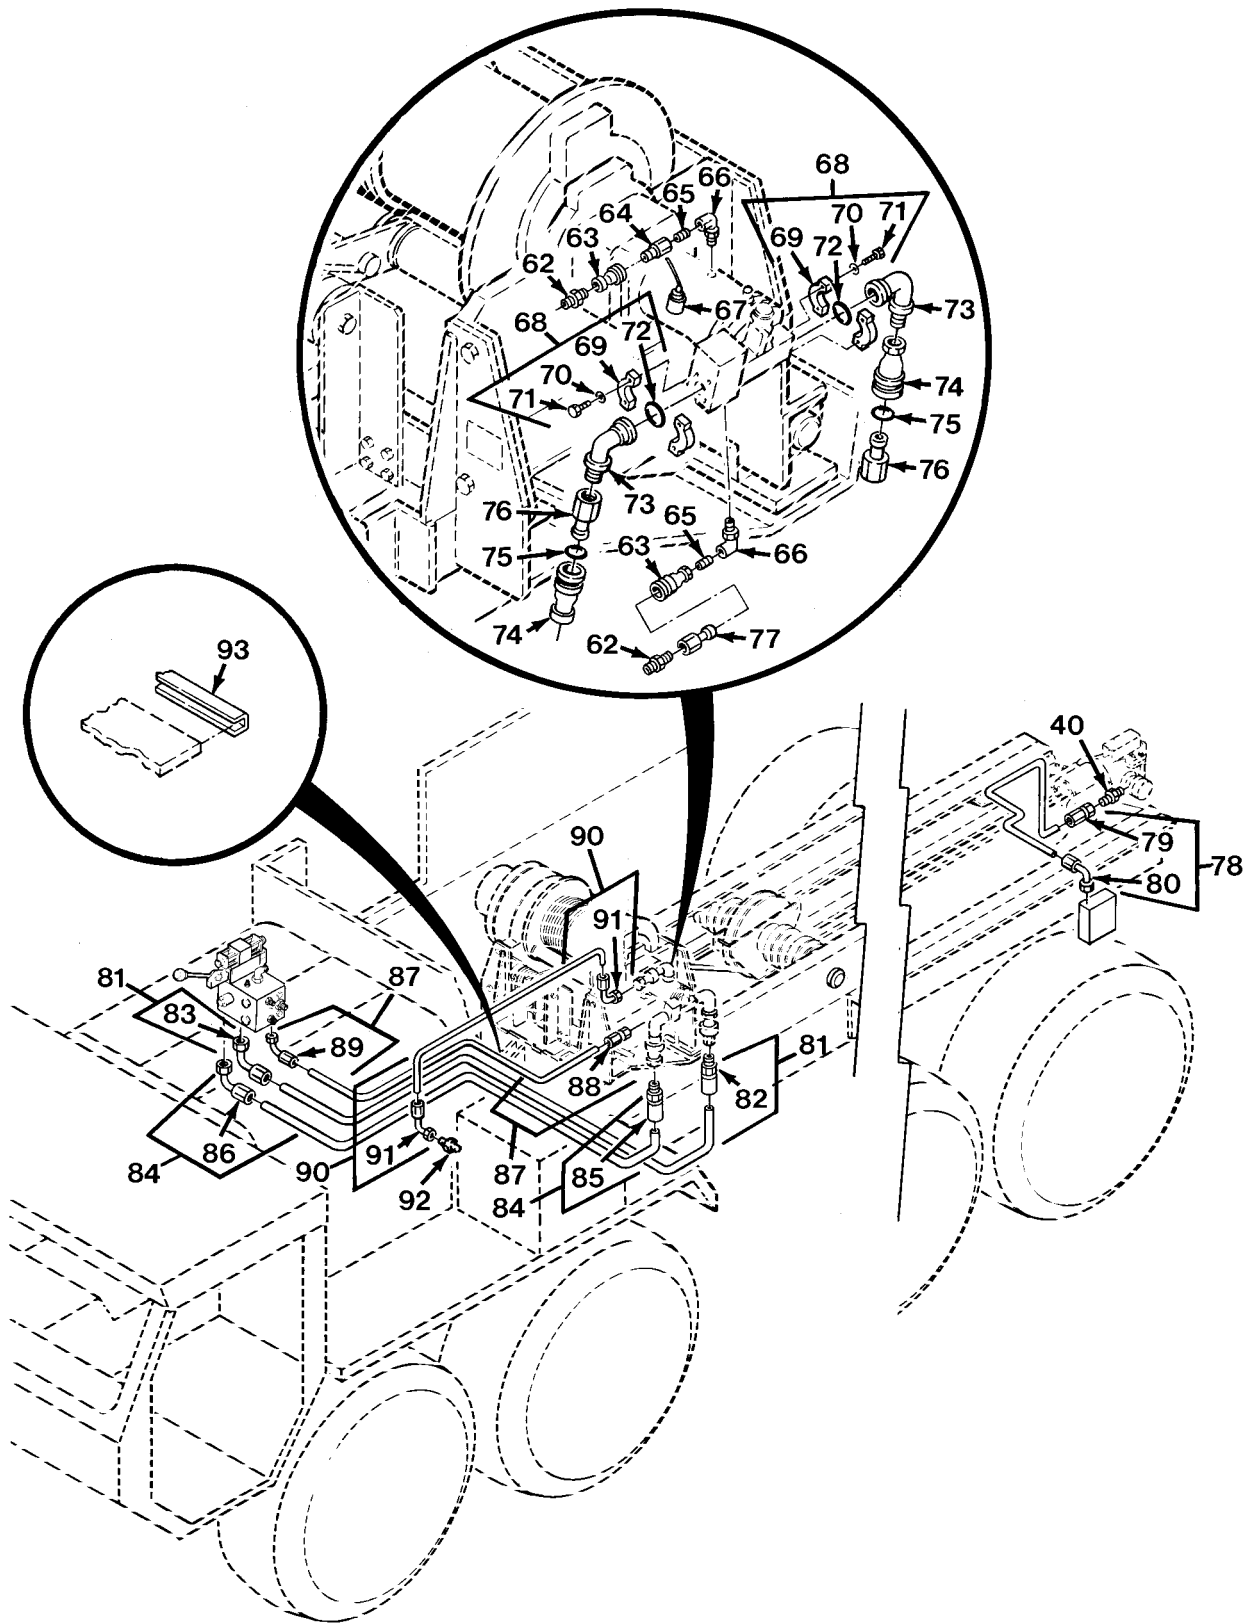

FIG.420 HYDRAULIC LINES AND FITTINGS - M984A1 (SHEET 2 OF 5)